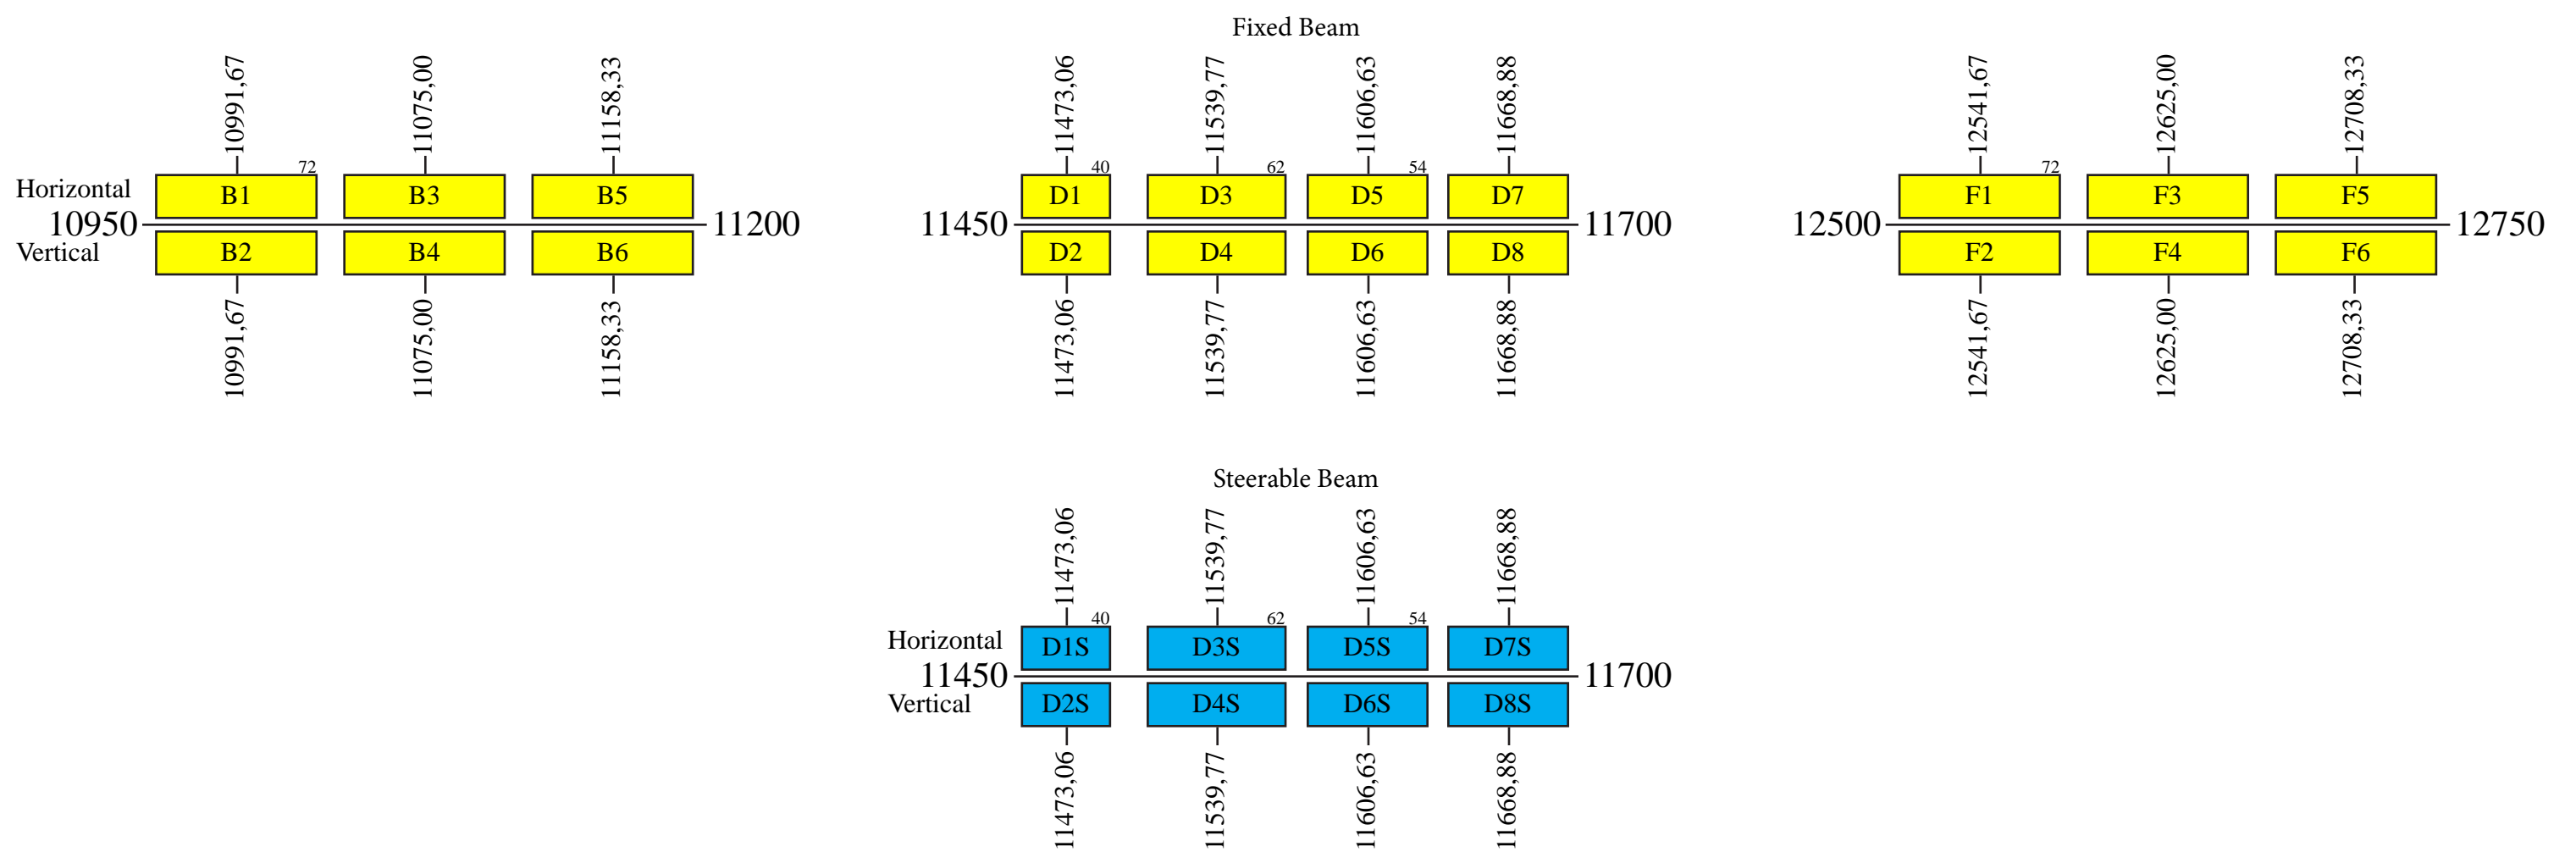

Eutelsat 4A

Frequency Plan

Uplink

Downlink

Note: D1,D3 and D1S,D3S uplink to Fixed or Steerable Coverage.
D5,D7 and D5S,D7S uplink to Fixed and/or Steerable Coverage.

Beacon 1a: 11450,50 H Global
Beacon 1b: 11451,00 H Global
Beacon 2a: 12500,25 H Fixed
Beacon 2b: 12749,75 H Fixed