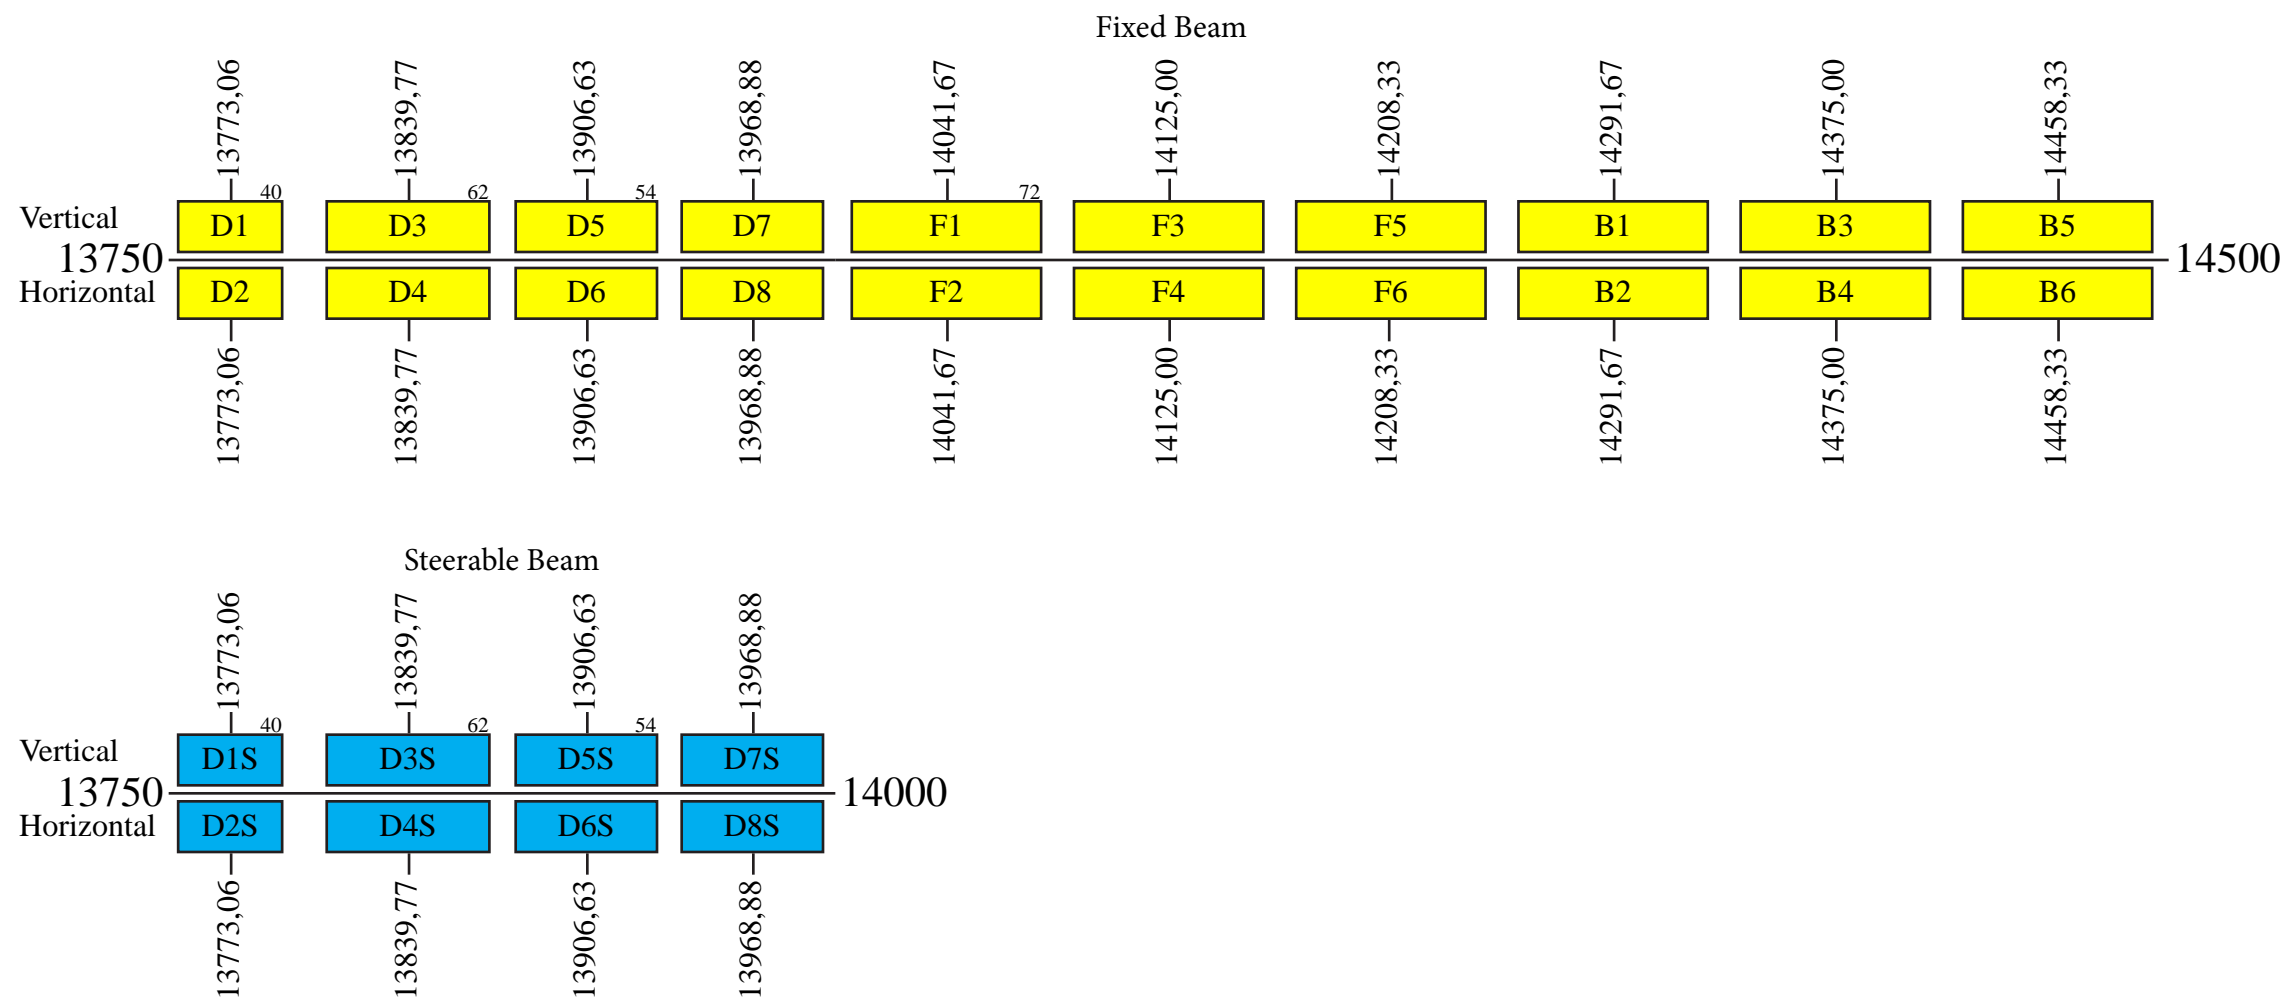

Eutelsat 4A

Frequency Plan

Uplink

Downlink

Note: D1,D3 and D1S,D3S uplink to Fixed or Steerable Coverage.
D5,D7 and D5S,D7S uplink to Fixed and/or Steerable Coverage.

Beacon 1a: 11450,50 H Global
Beacon 1b: 11451,00 H Global
Beacon 2a: 12500,25 H Fixed
Beacon 2b: 12749,75 H Fixed