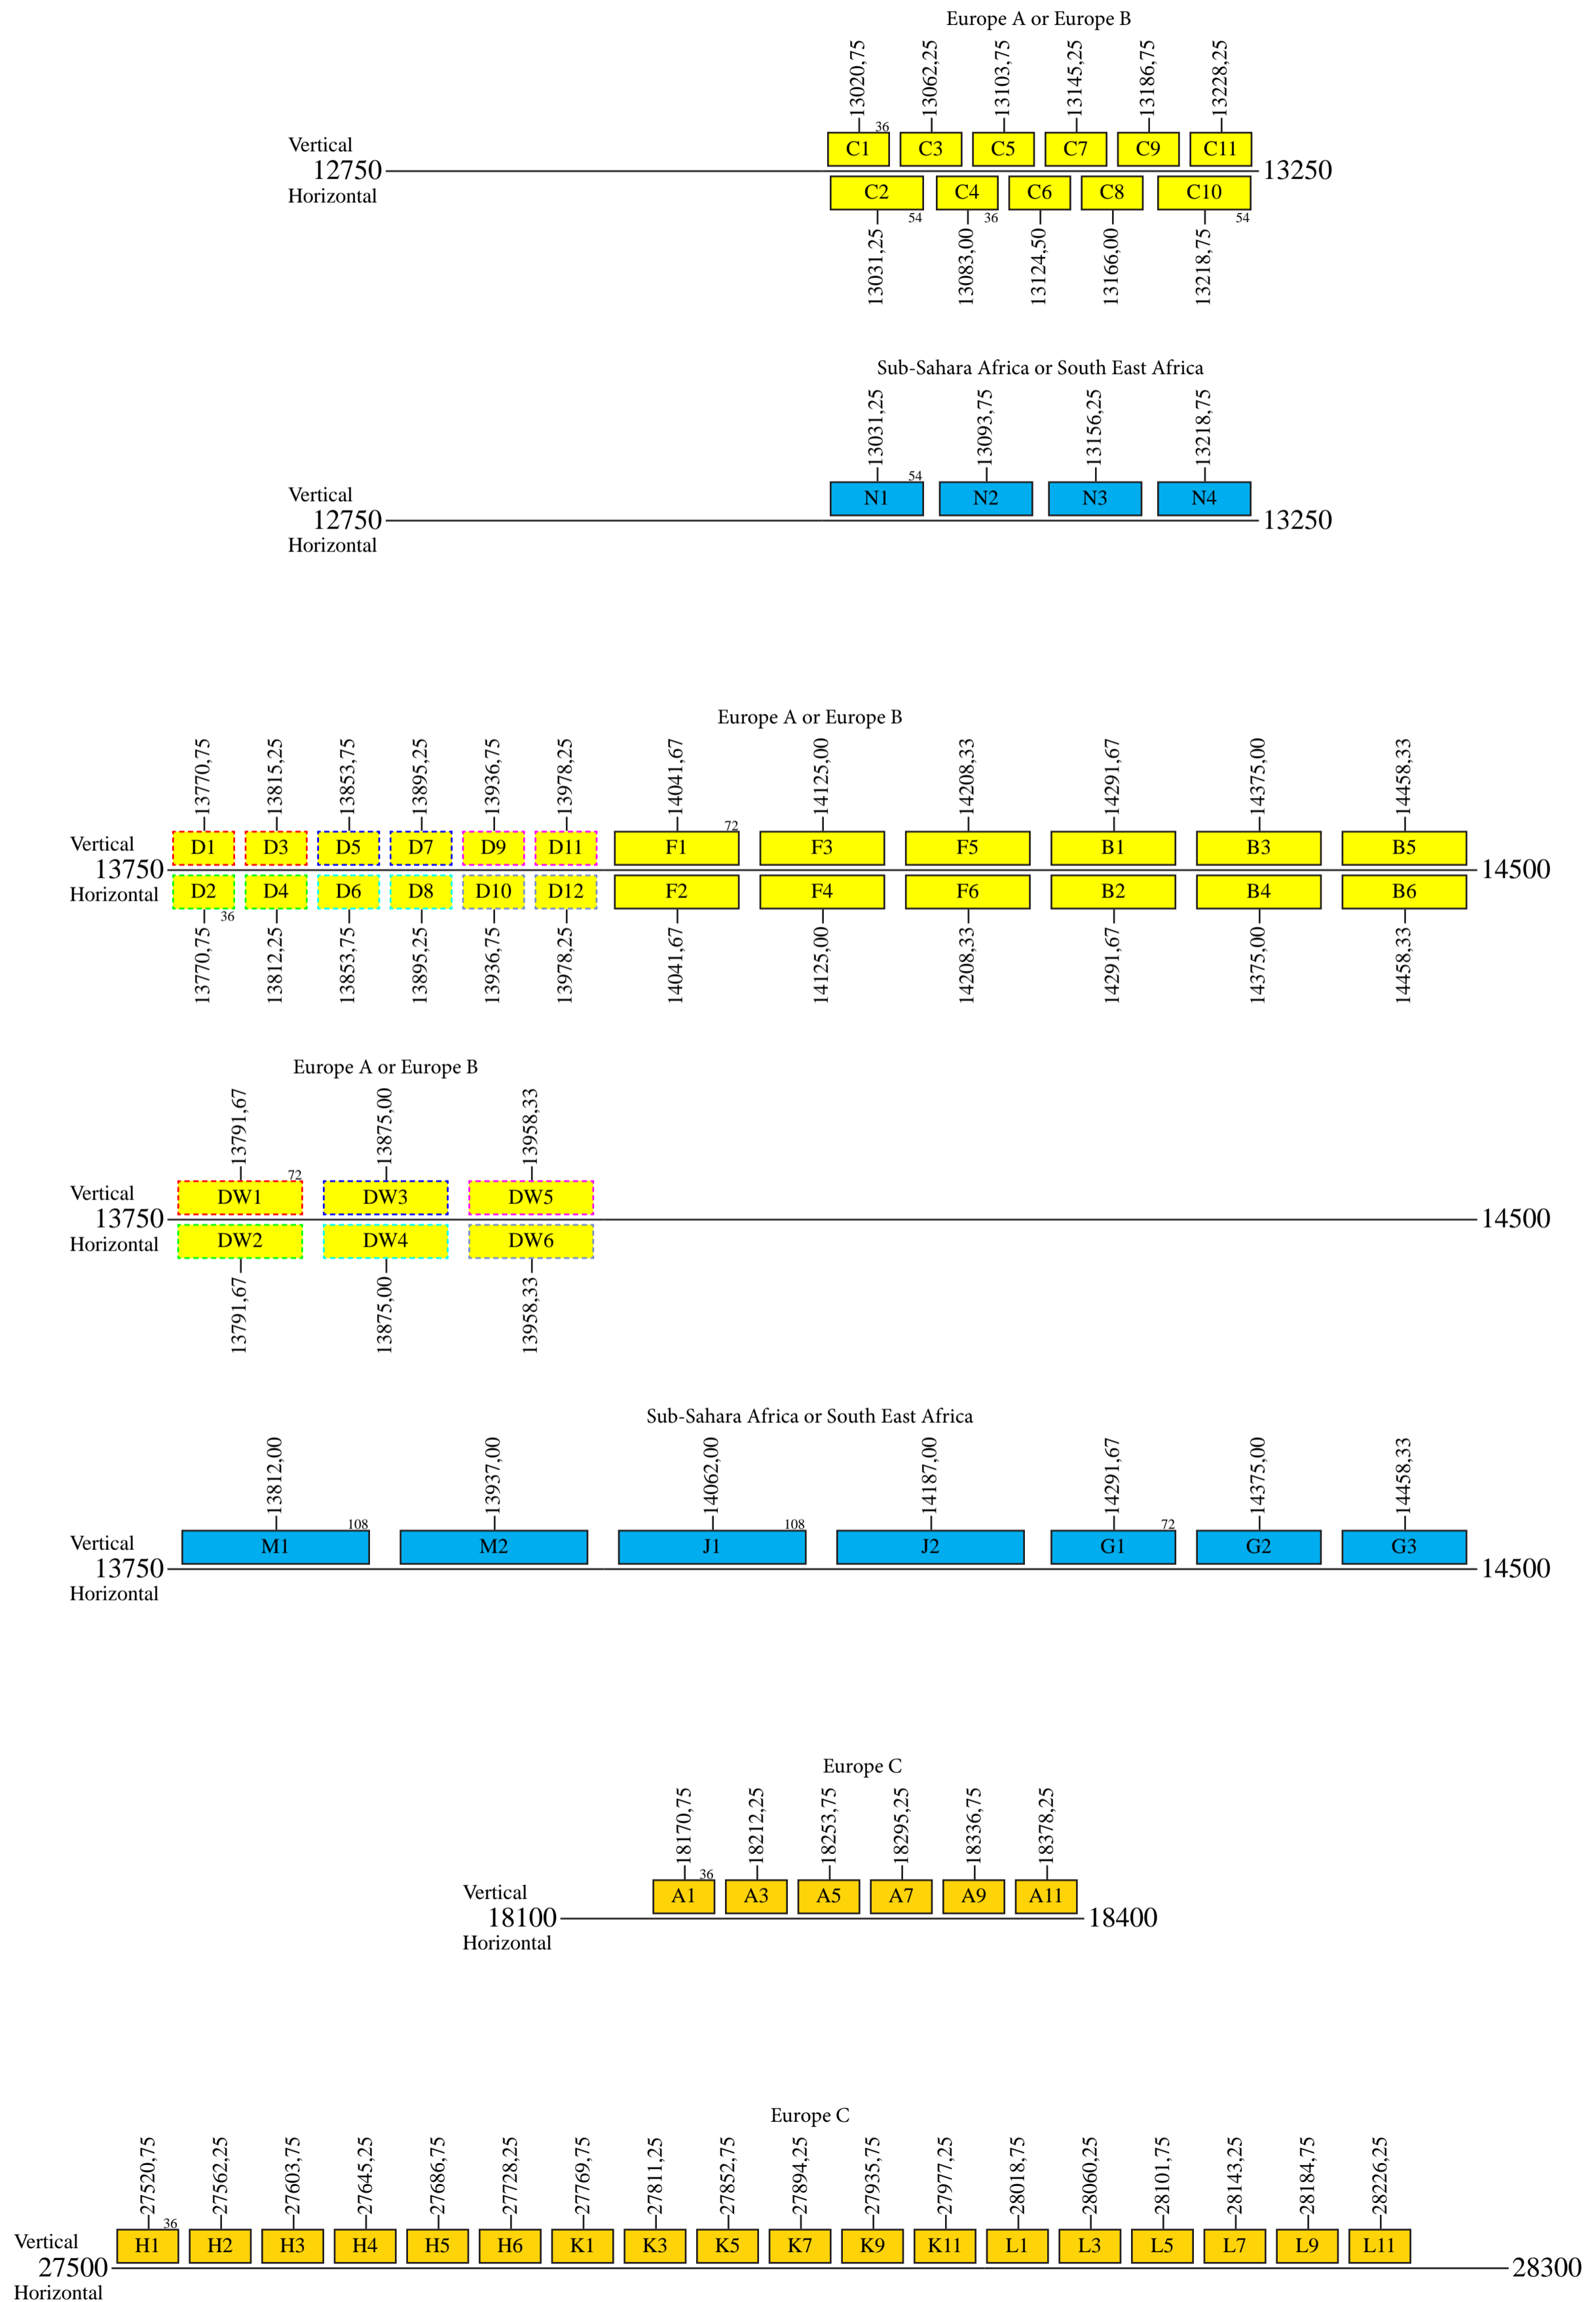

Eutelsat 7B

Provisional Frequency Plan

Uplink