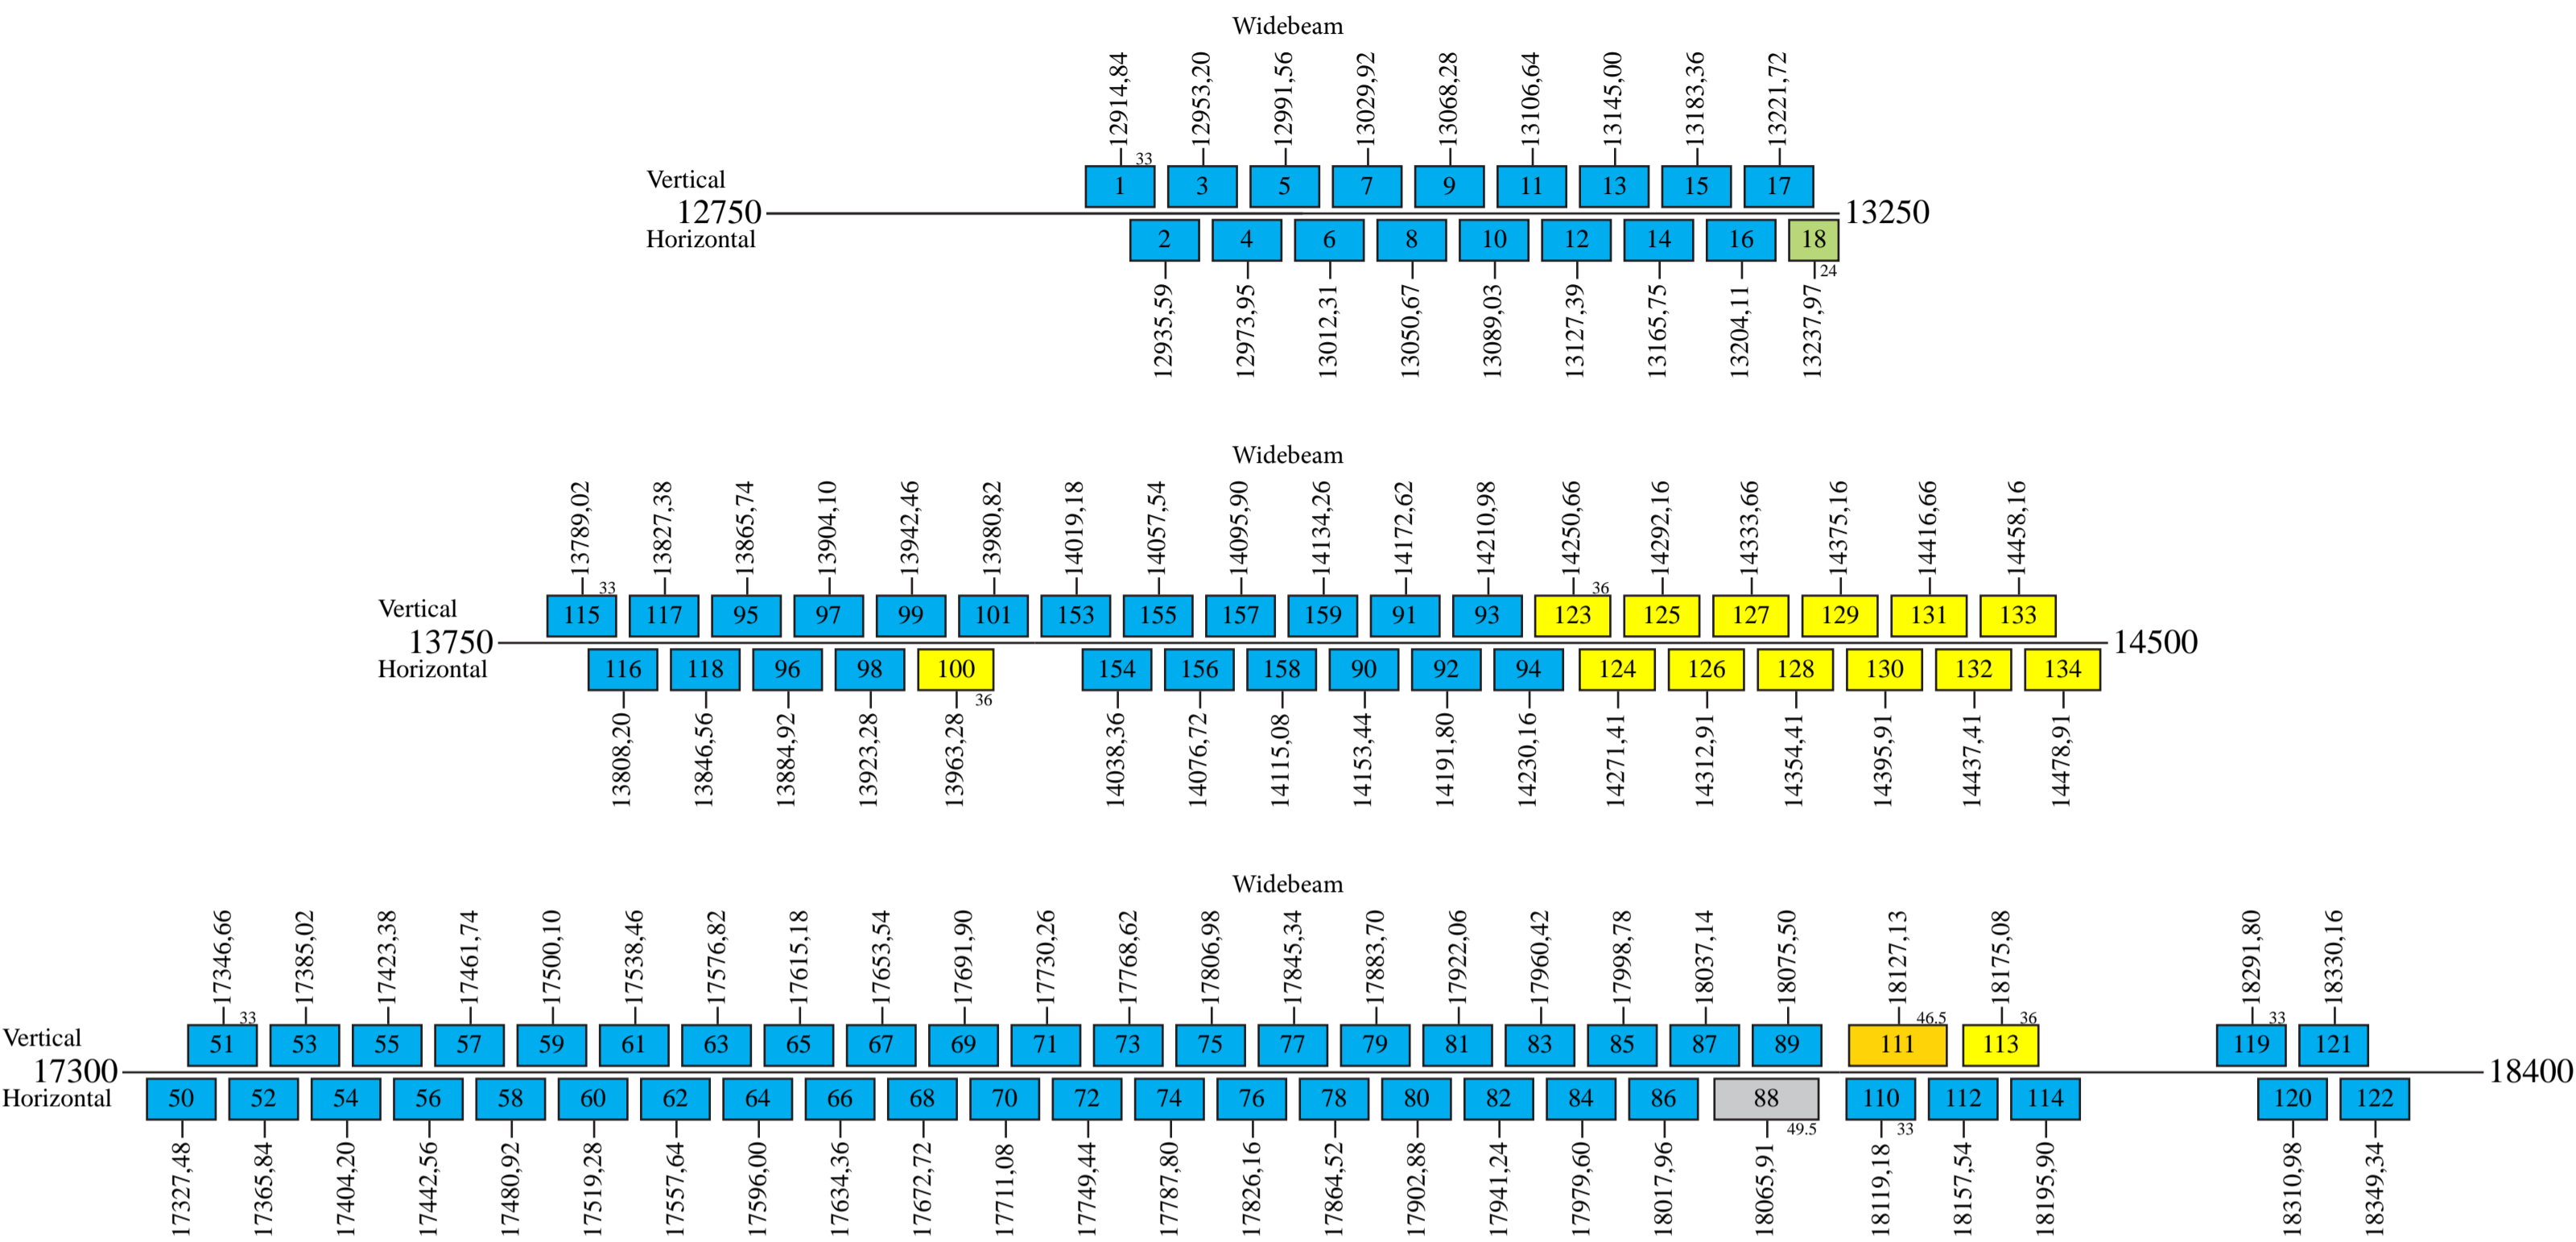

# Eutelsat Hot Bird 13D

## Frequency Plan

### Uplink

### Downlink