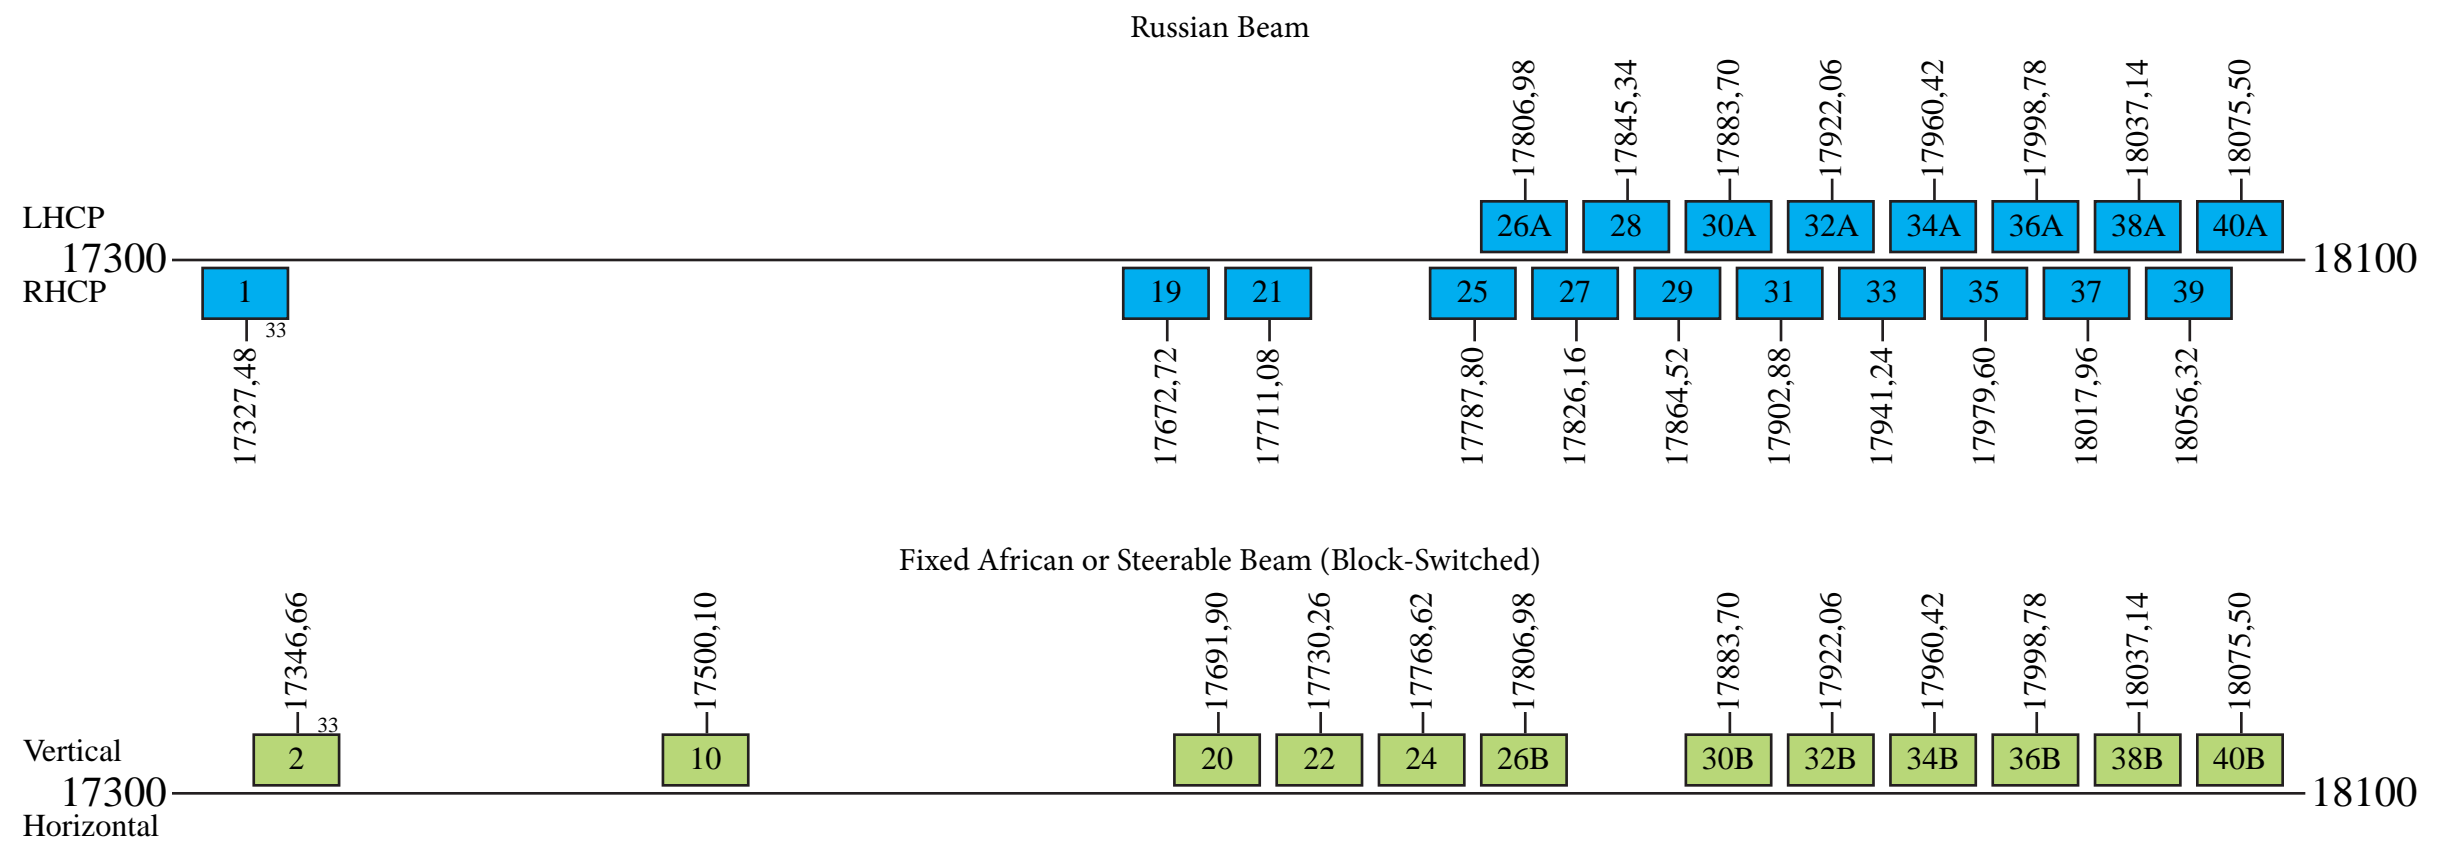

Eutelsat 36A

Frequency Plan

Uplink

Downlink