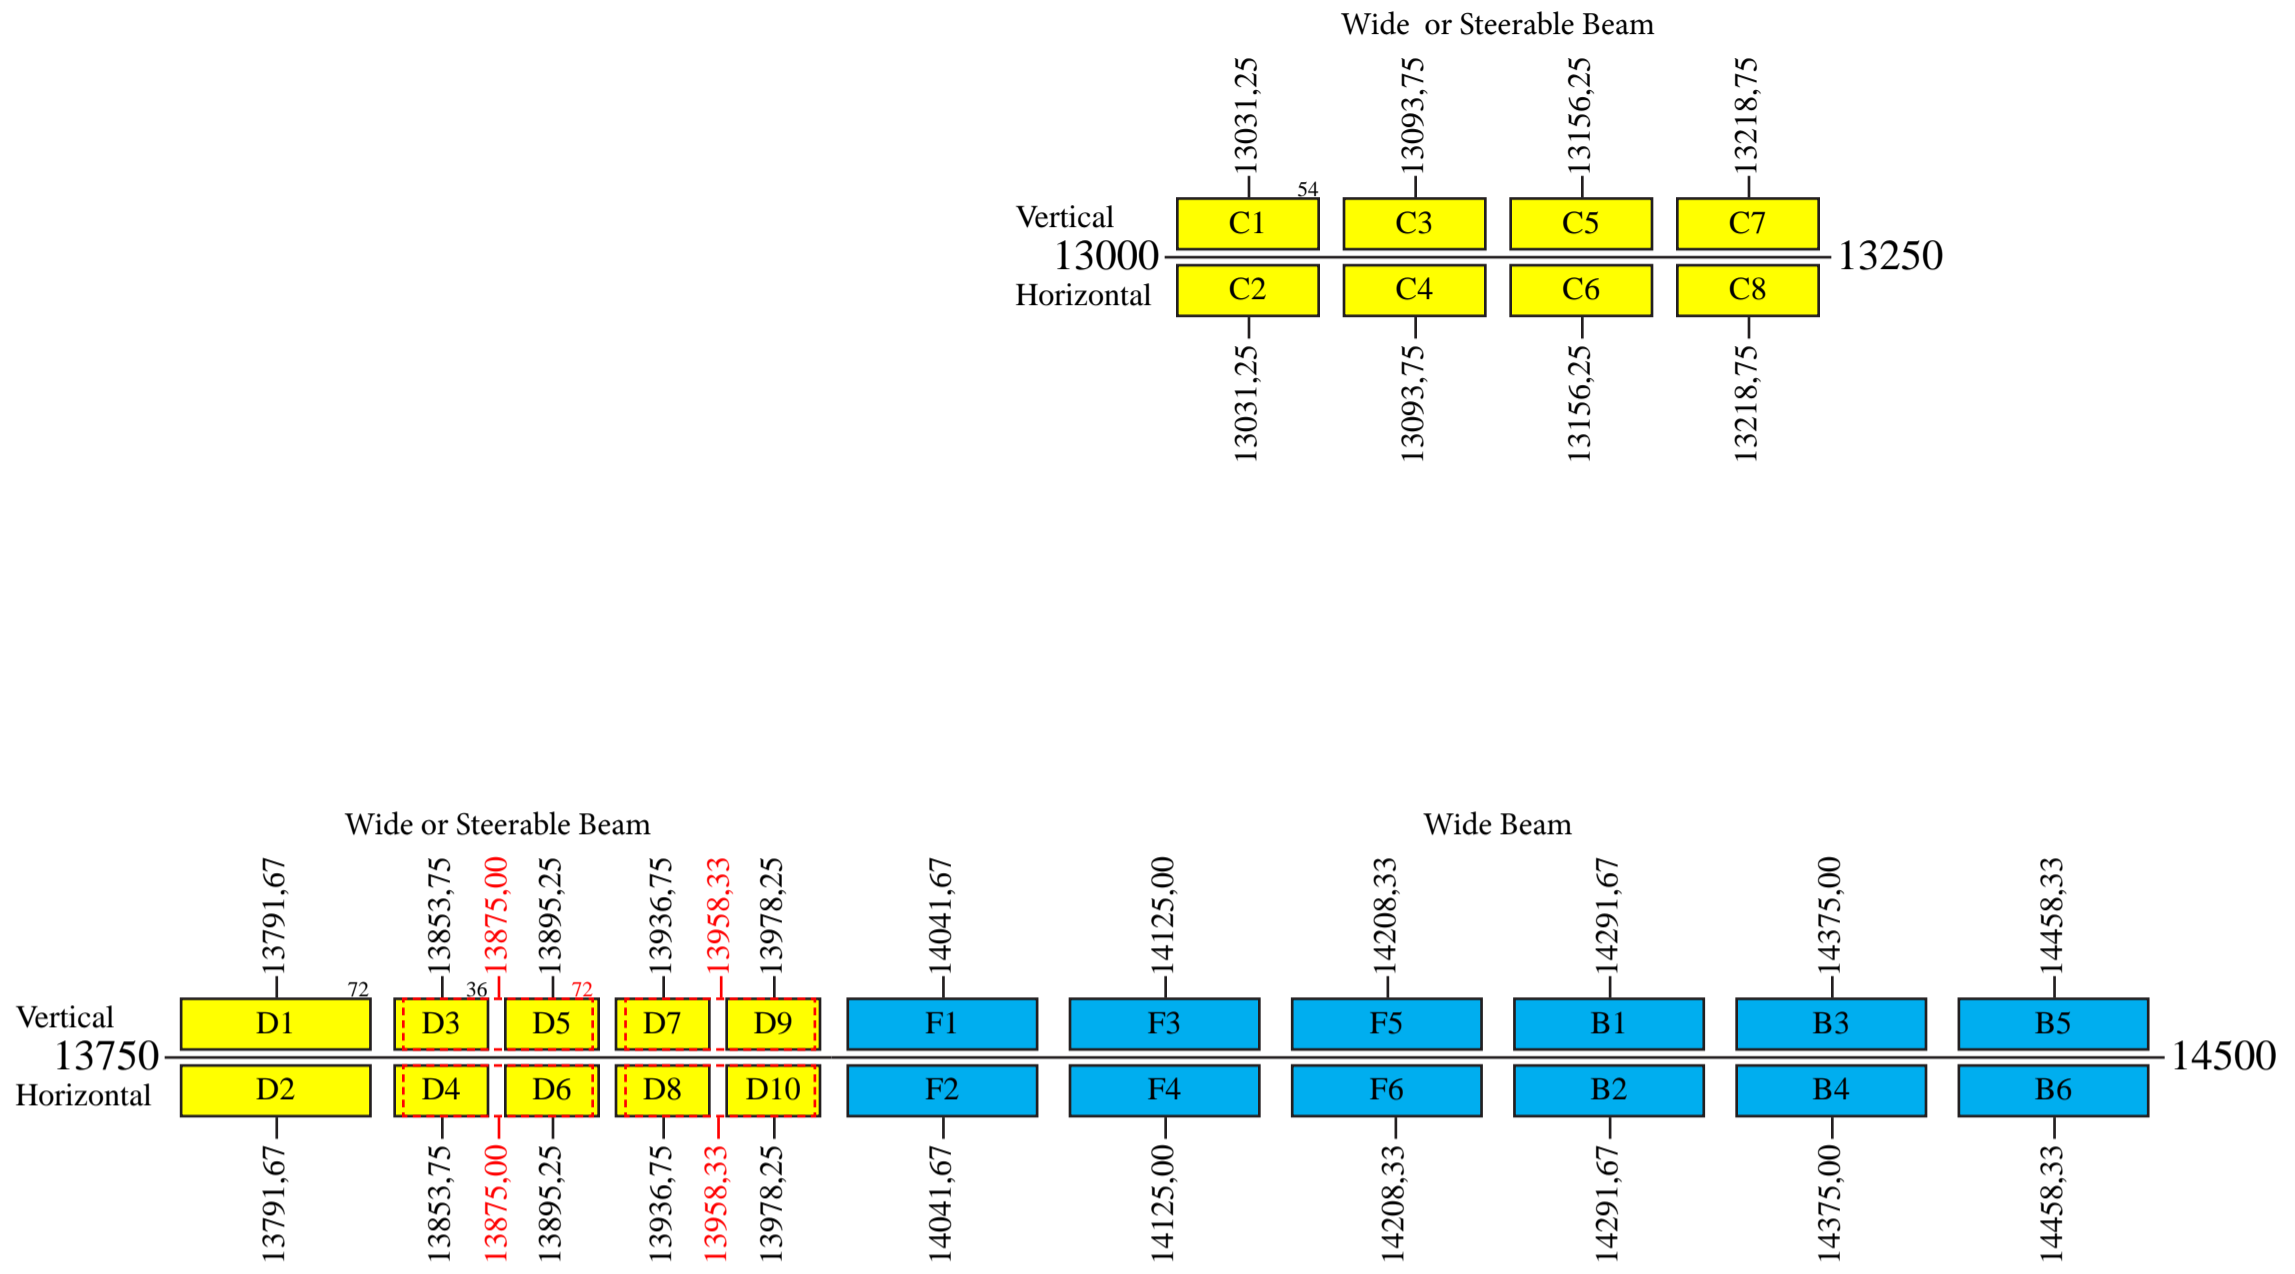

Eutelsat 28B

Provisional Frequency Plan

Uplink

Downlink