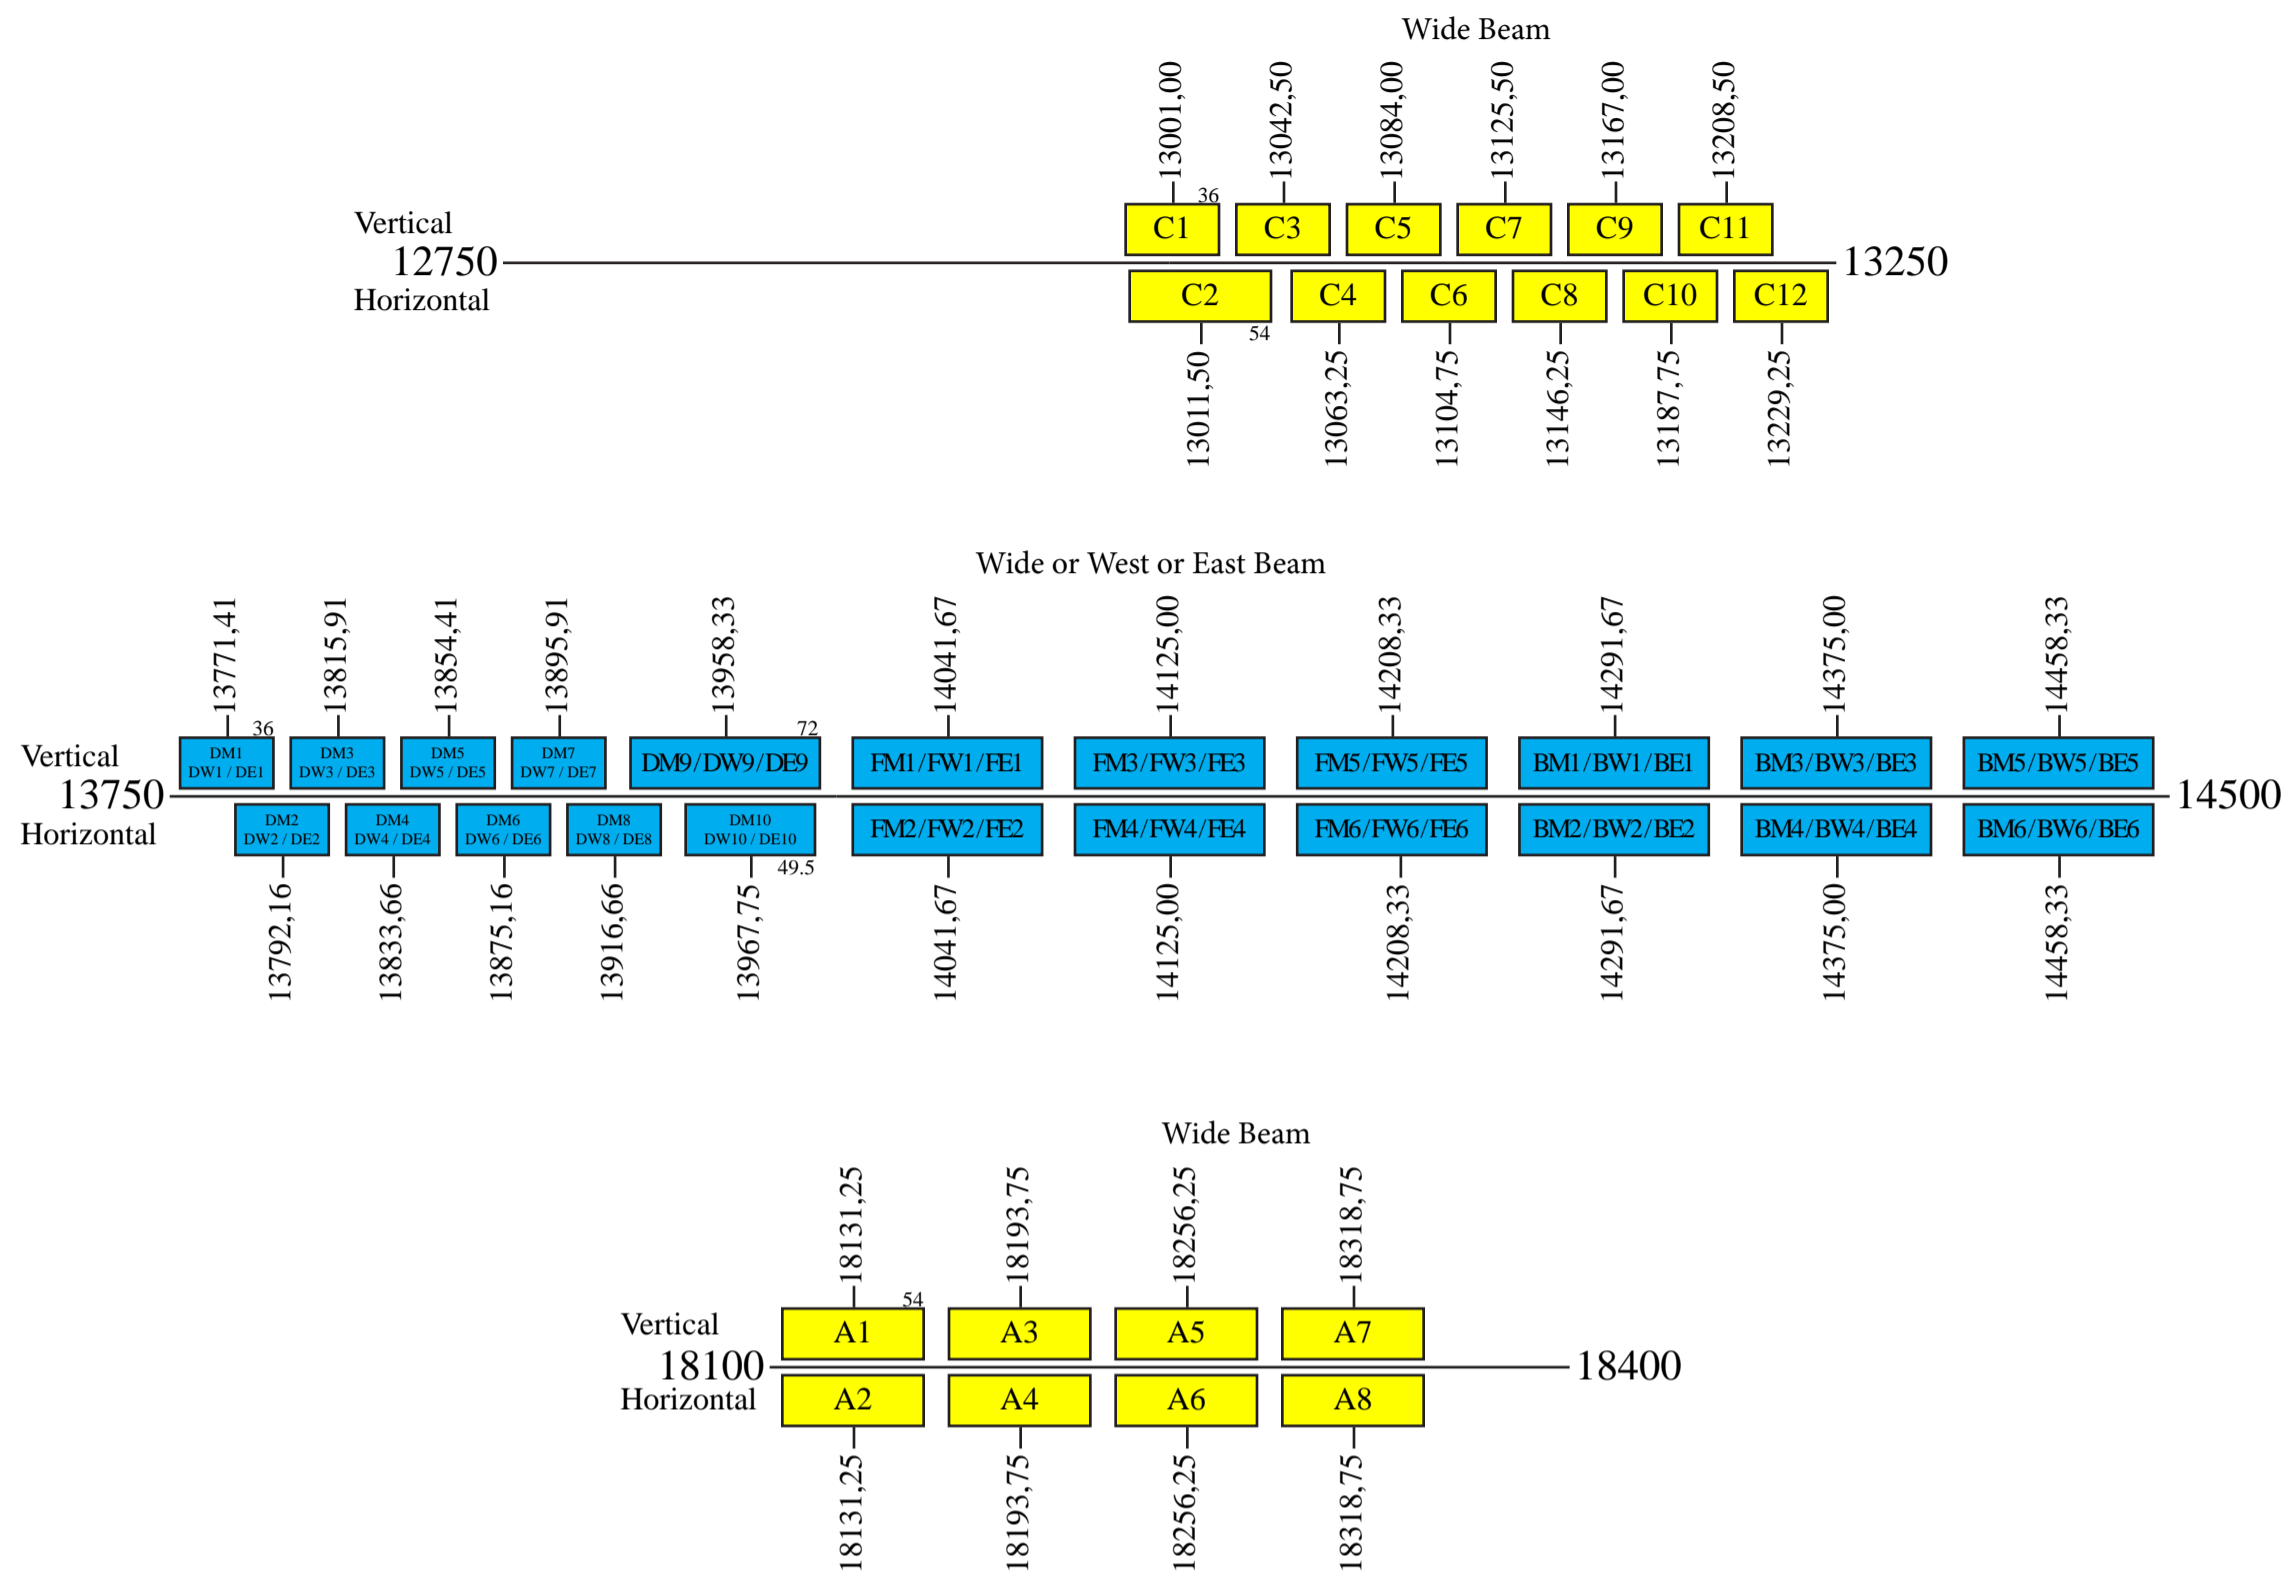

Eutelsat 21B

Provisional Frequency Plan

Uplink

Downlink