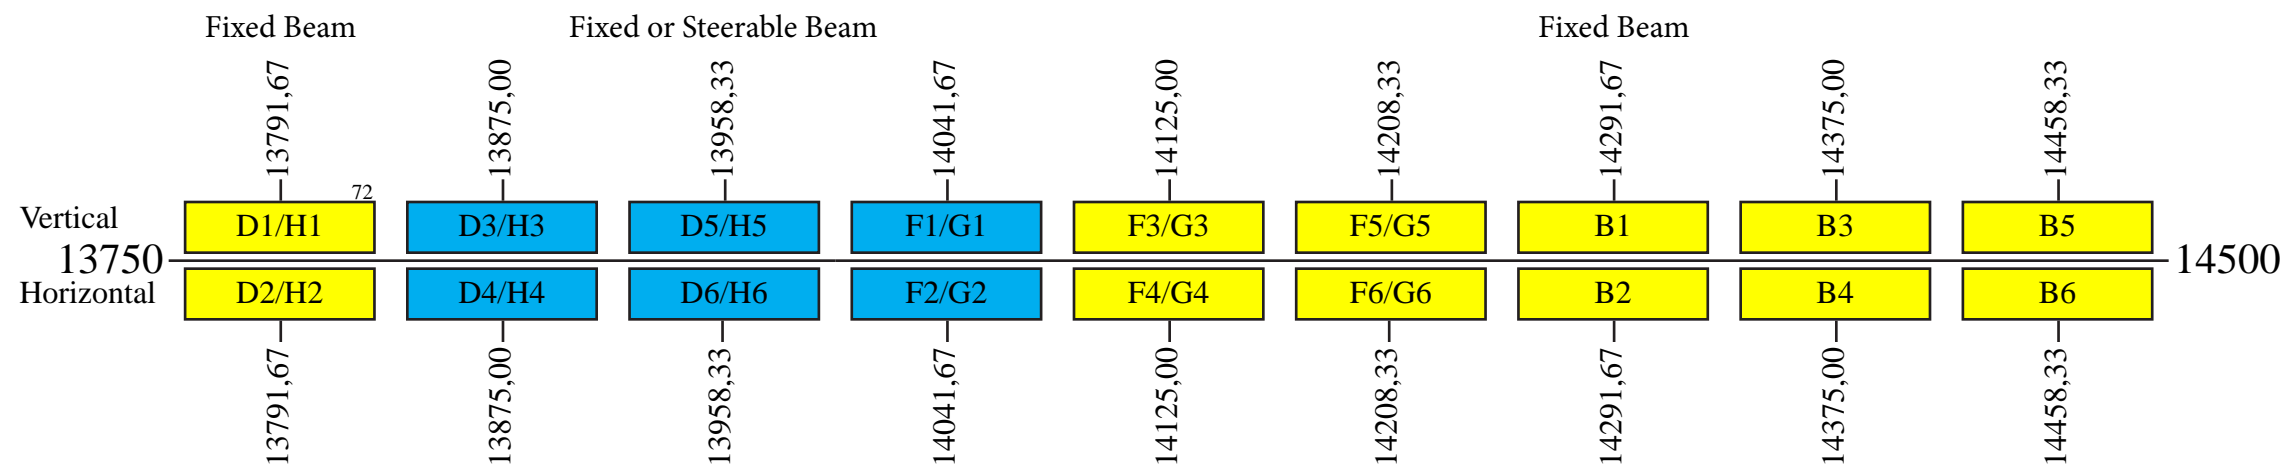

Eutelsat 16C

Frequency Plan

Uplink

Downlink

Beacon 1a: 11450,50 H Widebeam
 Beacon 1b: 11451,91 H Widebeam
 Beacon 2: 12501,00 H Widebeam
 Beacon 3: 11199,50 H Steerable Beam