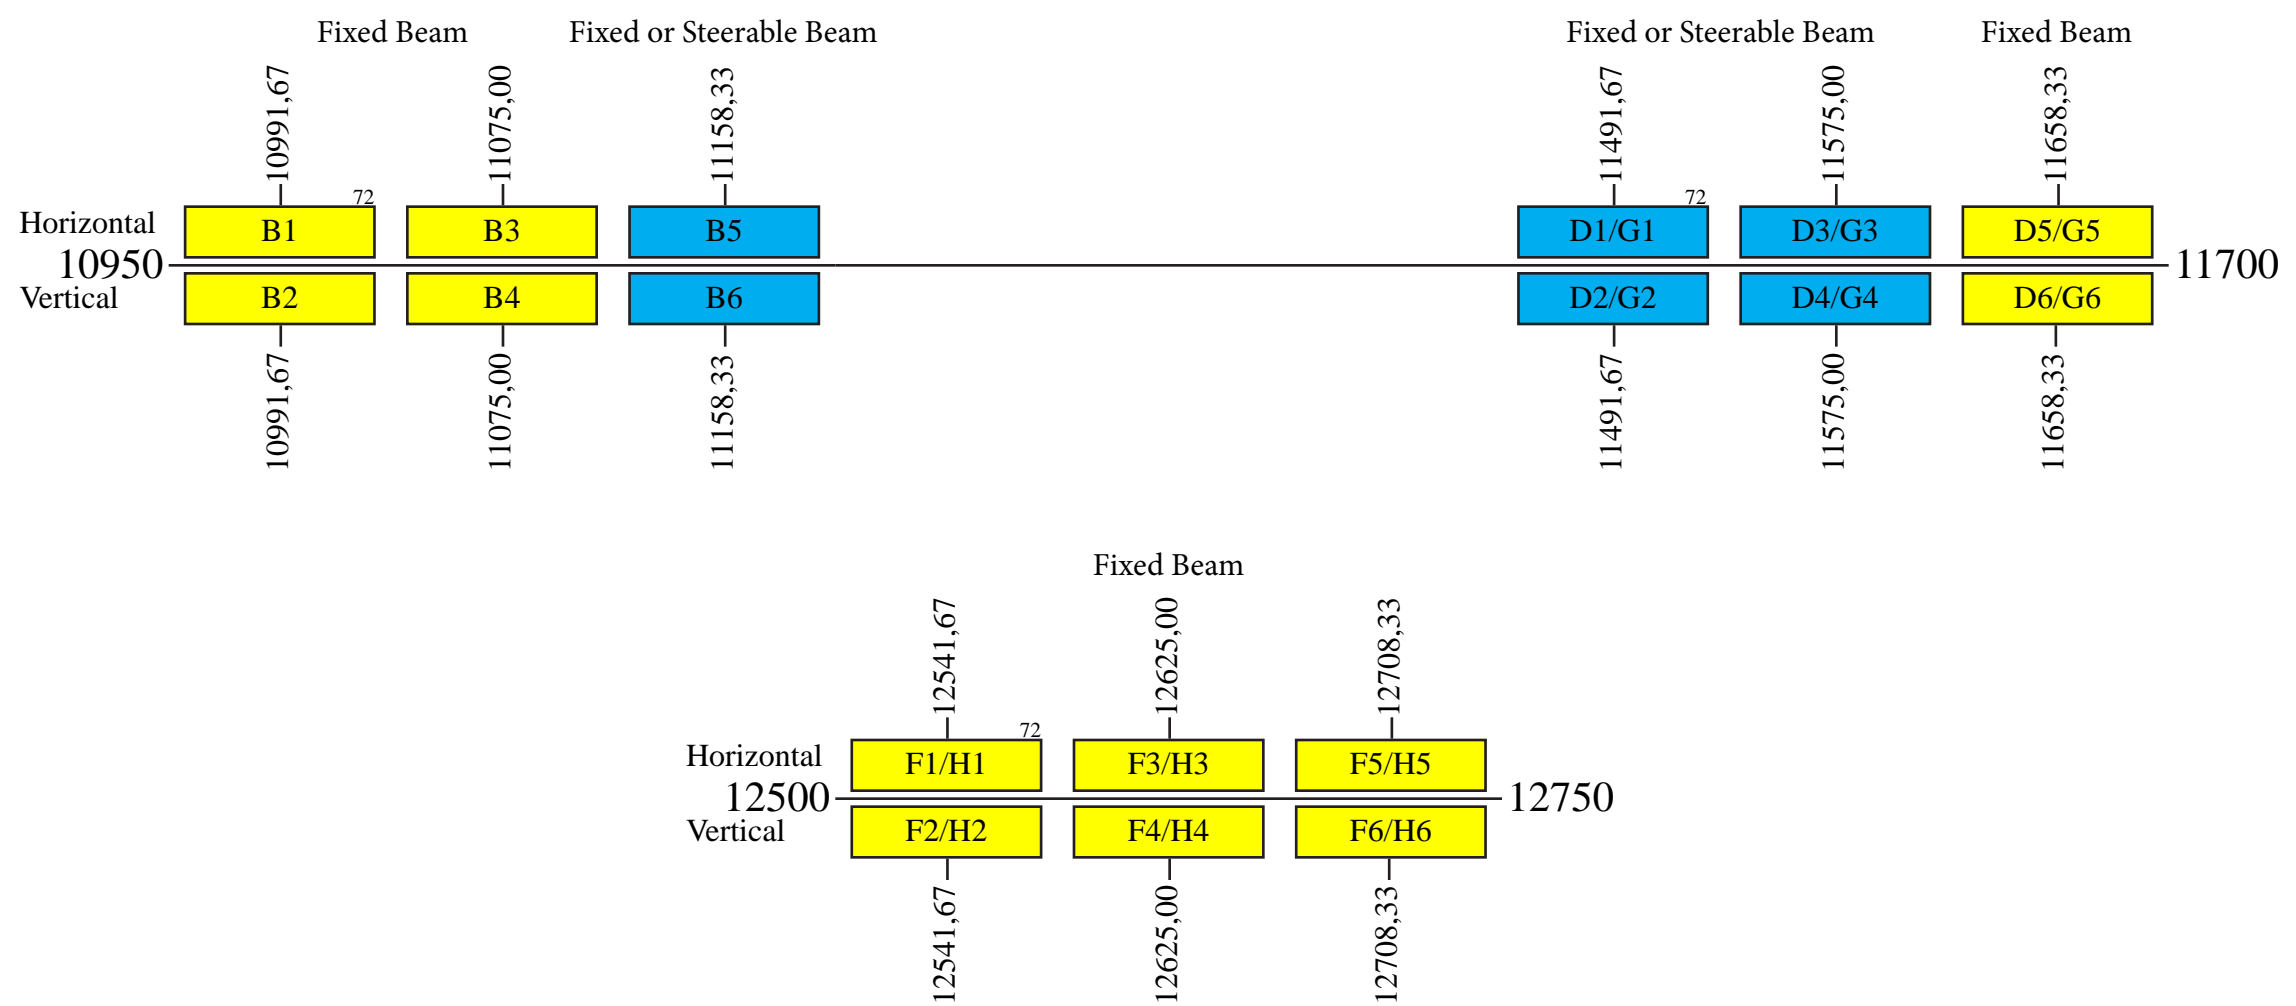

Eutelsat 16C

Frequency Plan

Uplink

Downlink

Beacon 1a: 11450,50 H Widebeam
 Beacon 1b: 11451,91 H Widebeam
 Beacon 2: 12501,00 H Widebeam
 Beacon 3: 11199,50 H Steerable Beam