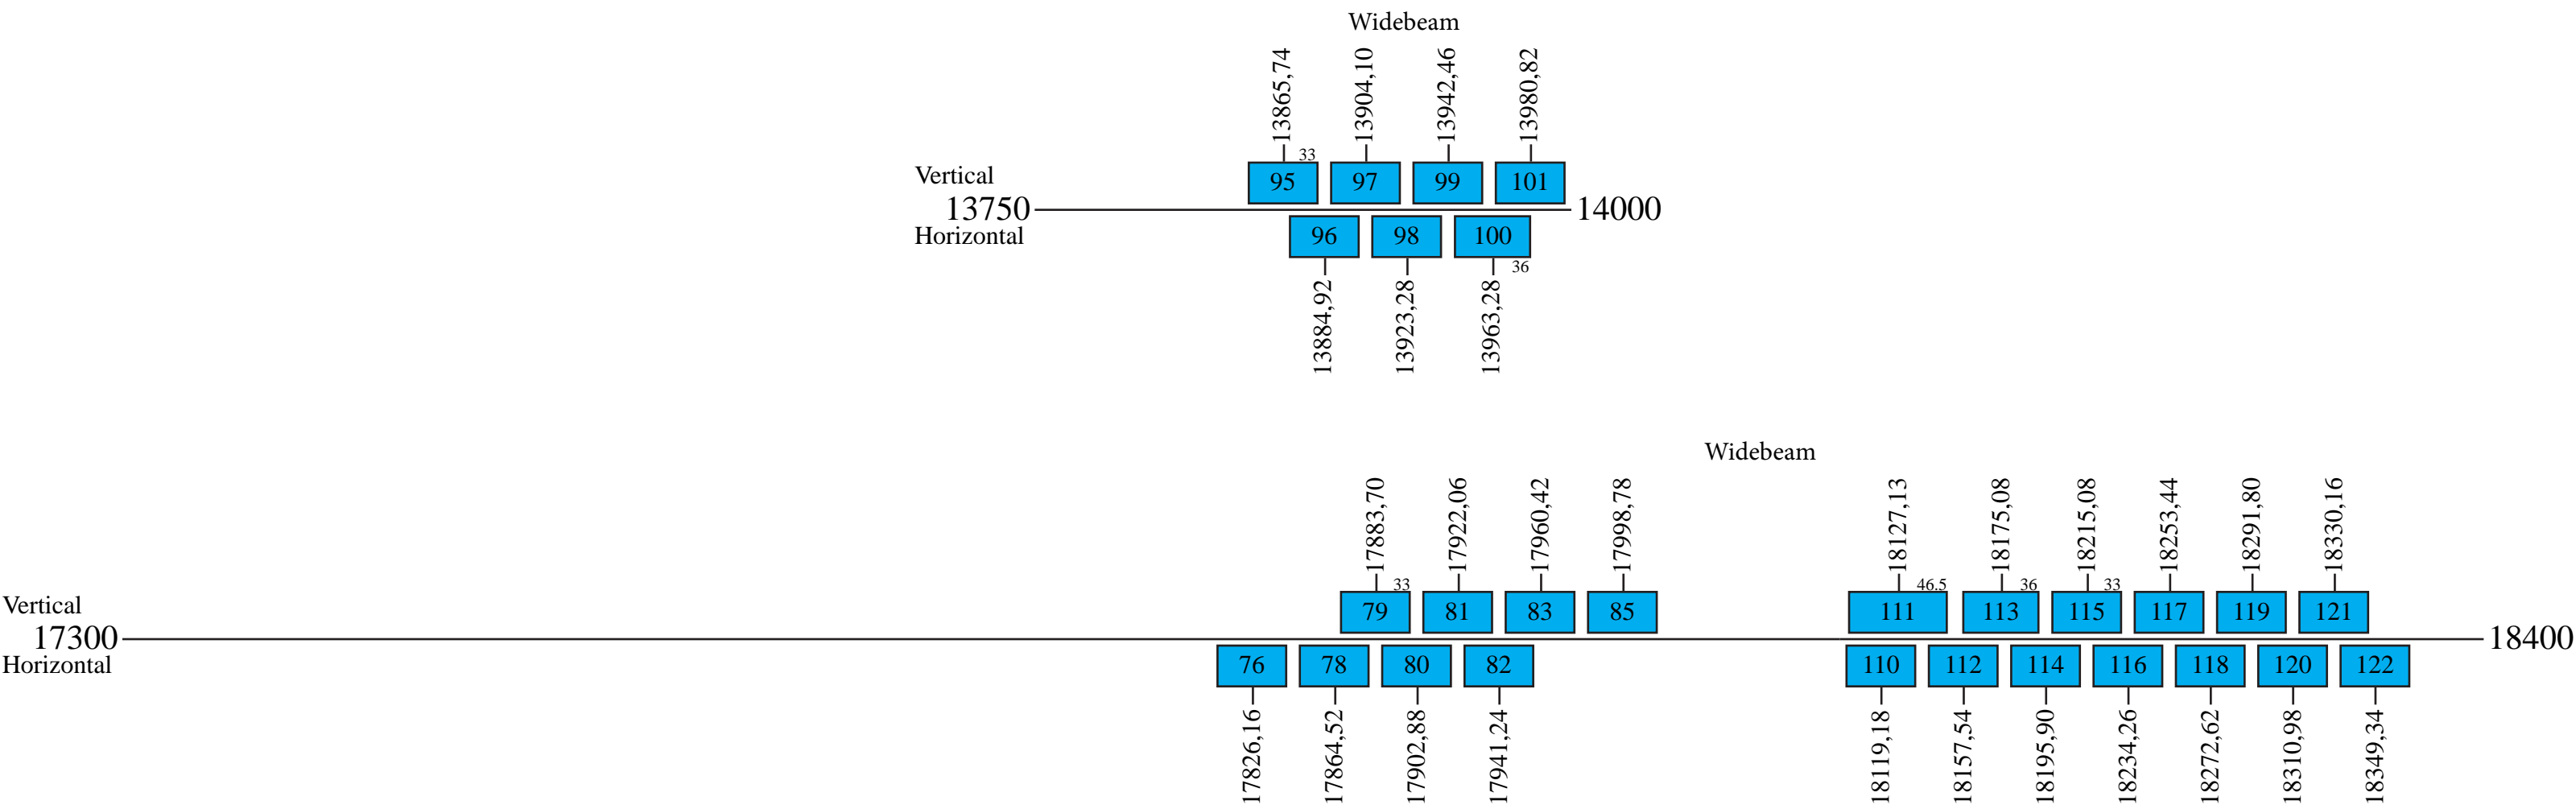

# Eutelsat 16B

## Frequency Plan

### Uplink

 Superbeam or Widebeam or Steerable Beam

Note: Tx 110 Skyplex or transparent operation

Beacon 1a: 11704,60 H Widebeam  
Beacon 1b: 11705,80 H Widebeam