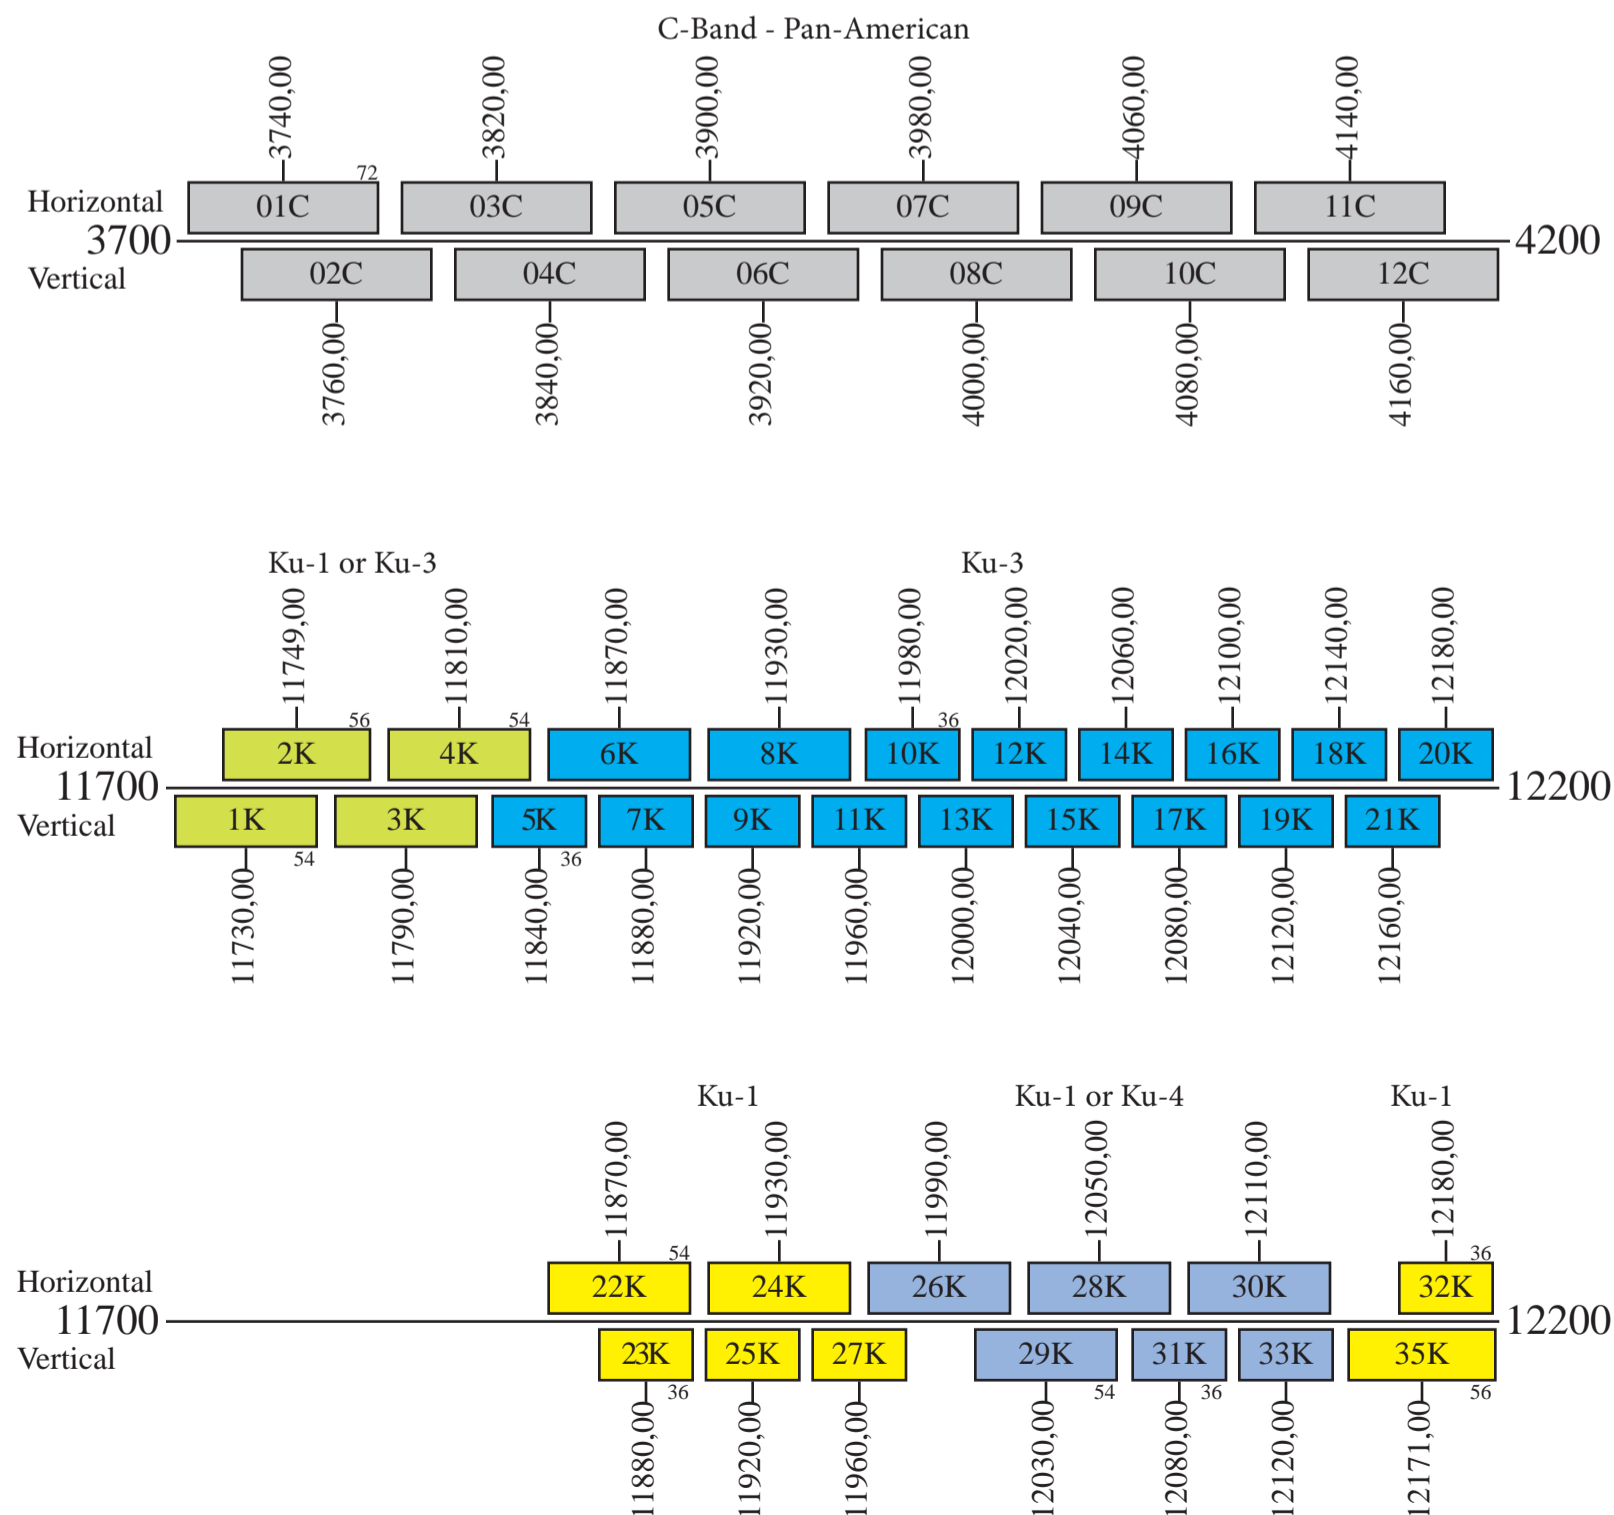

# Eutelsat 115 West B

## Frequency Plan

### Uplink

### Downlink

Notes: Ku-1 = Mexico  
 Ku-3 = South American  
 Ku-4 = North American

Command 1: 6423,50 V C-Band Beam  
 Command 2: 6421,50 L Omni Beam  
 Telemetry 1: 4199,00 H C-Band Beam  
 Telemetry 2: 4199,80 H C-Band Beam  
 Telemetry 3: 4199,00 L Omni Beam  
 Telemetry 4: 4199,80 L Omni Beam