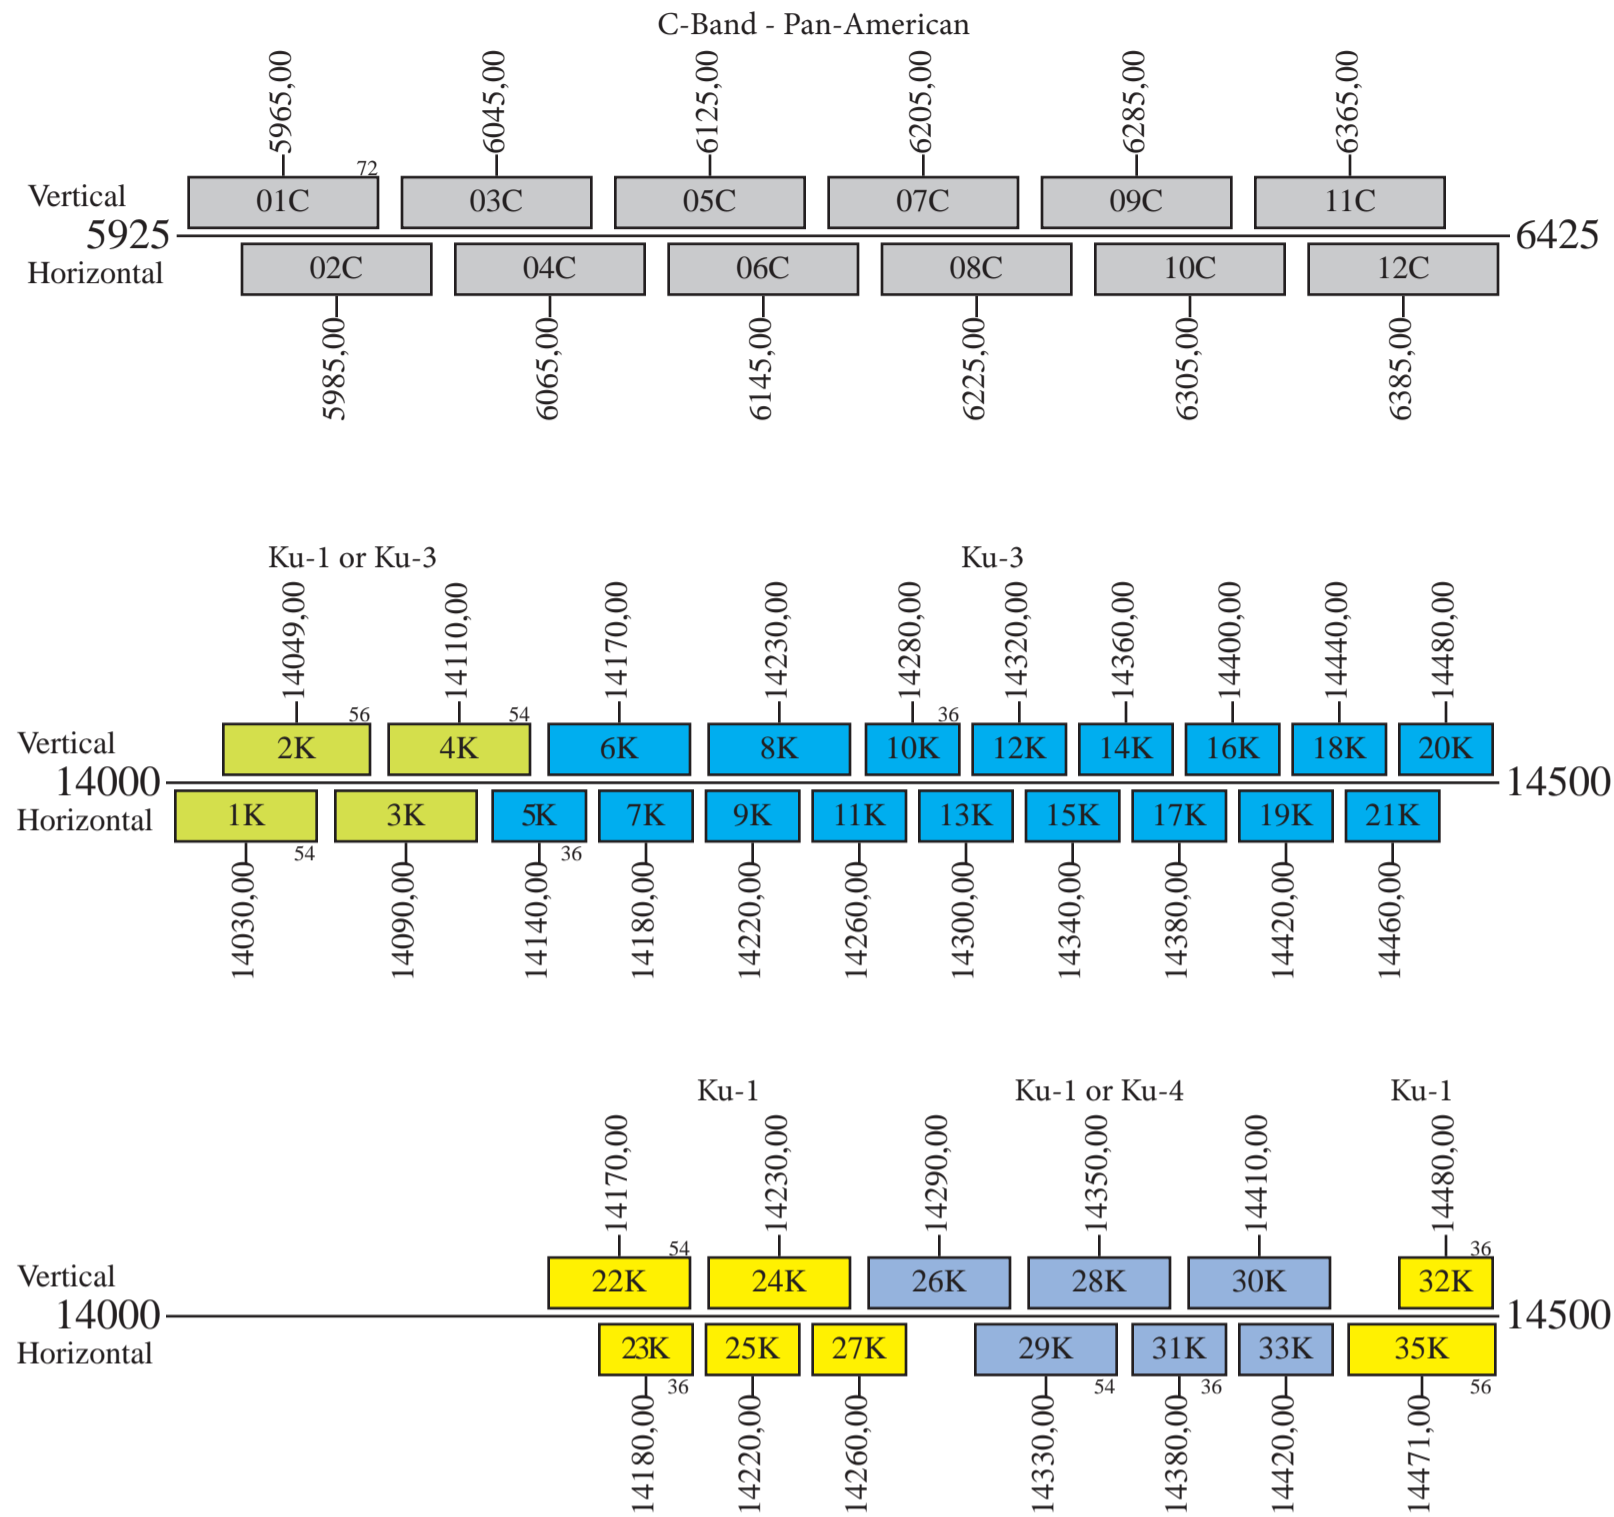

# Eutelsat 115 West B

## Frequency Plan

### Uplink

### Downlink

Notes: Ku-1 = Mexico  
 Ku-3 = South American  
 Ku-4 = North American

Command 1: 6423,50 V C-Band Beam  
 Command 2: 6421,50 L Omni Beam  
 Telemetry 1: 4199,00 H C-Band Beam  
 Telemetry 2: 4199,80 H C-Band Beam  
 Telemetry 3: 4199,00 L Omni Beam  
 Telemetry 4: 4199,80 L Omni Beam