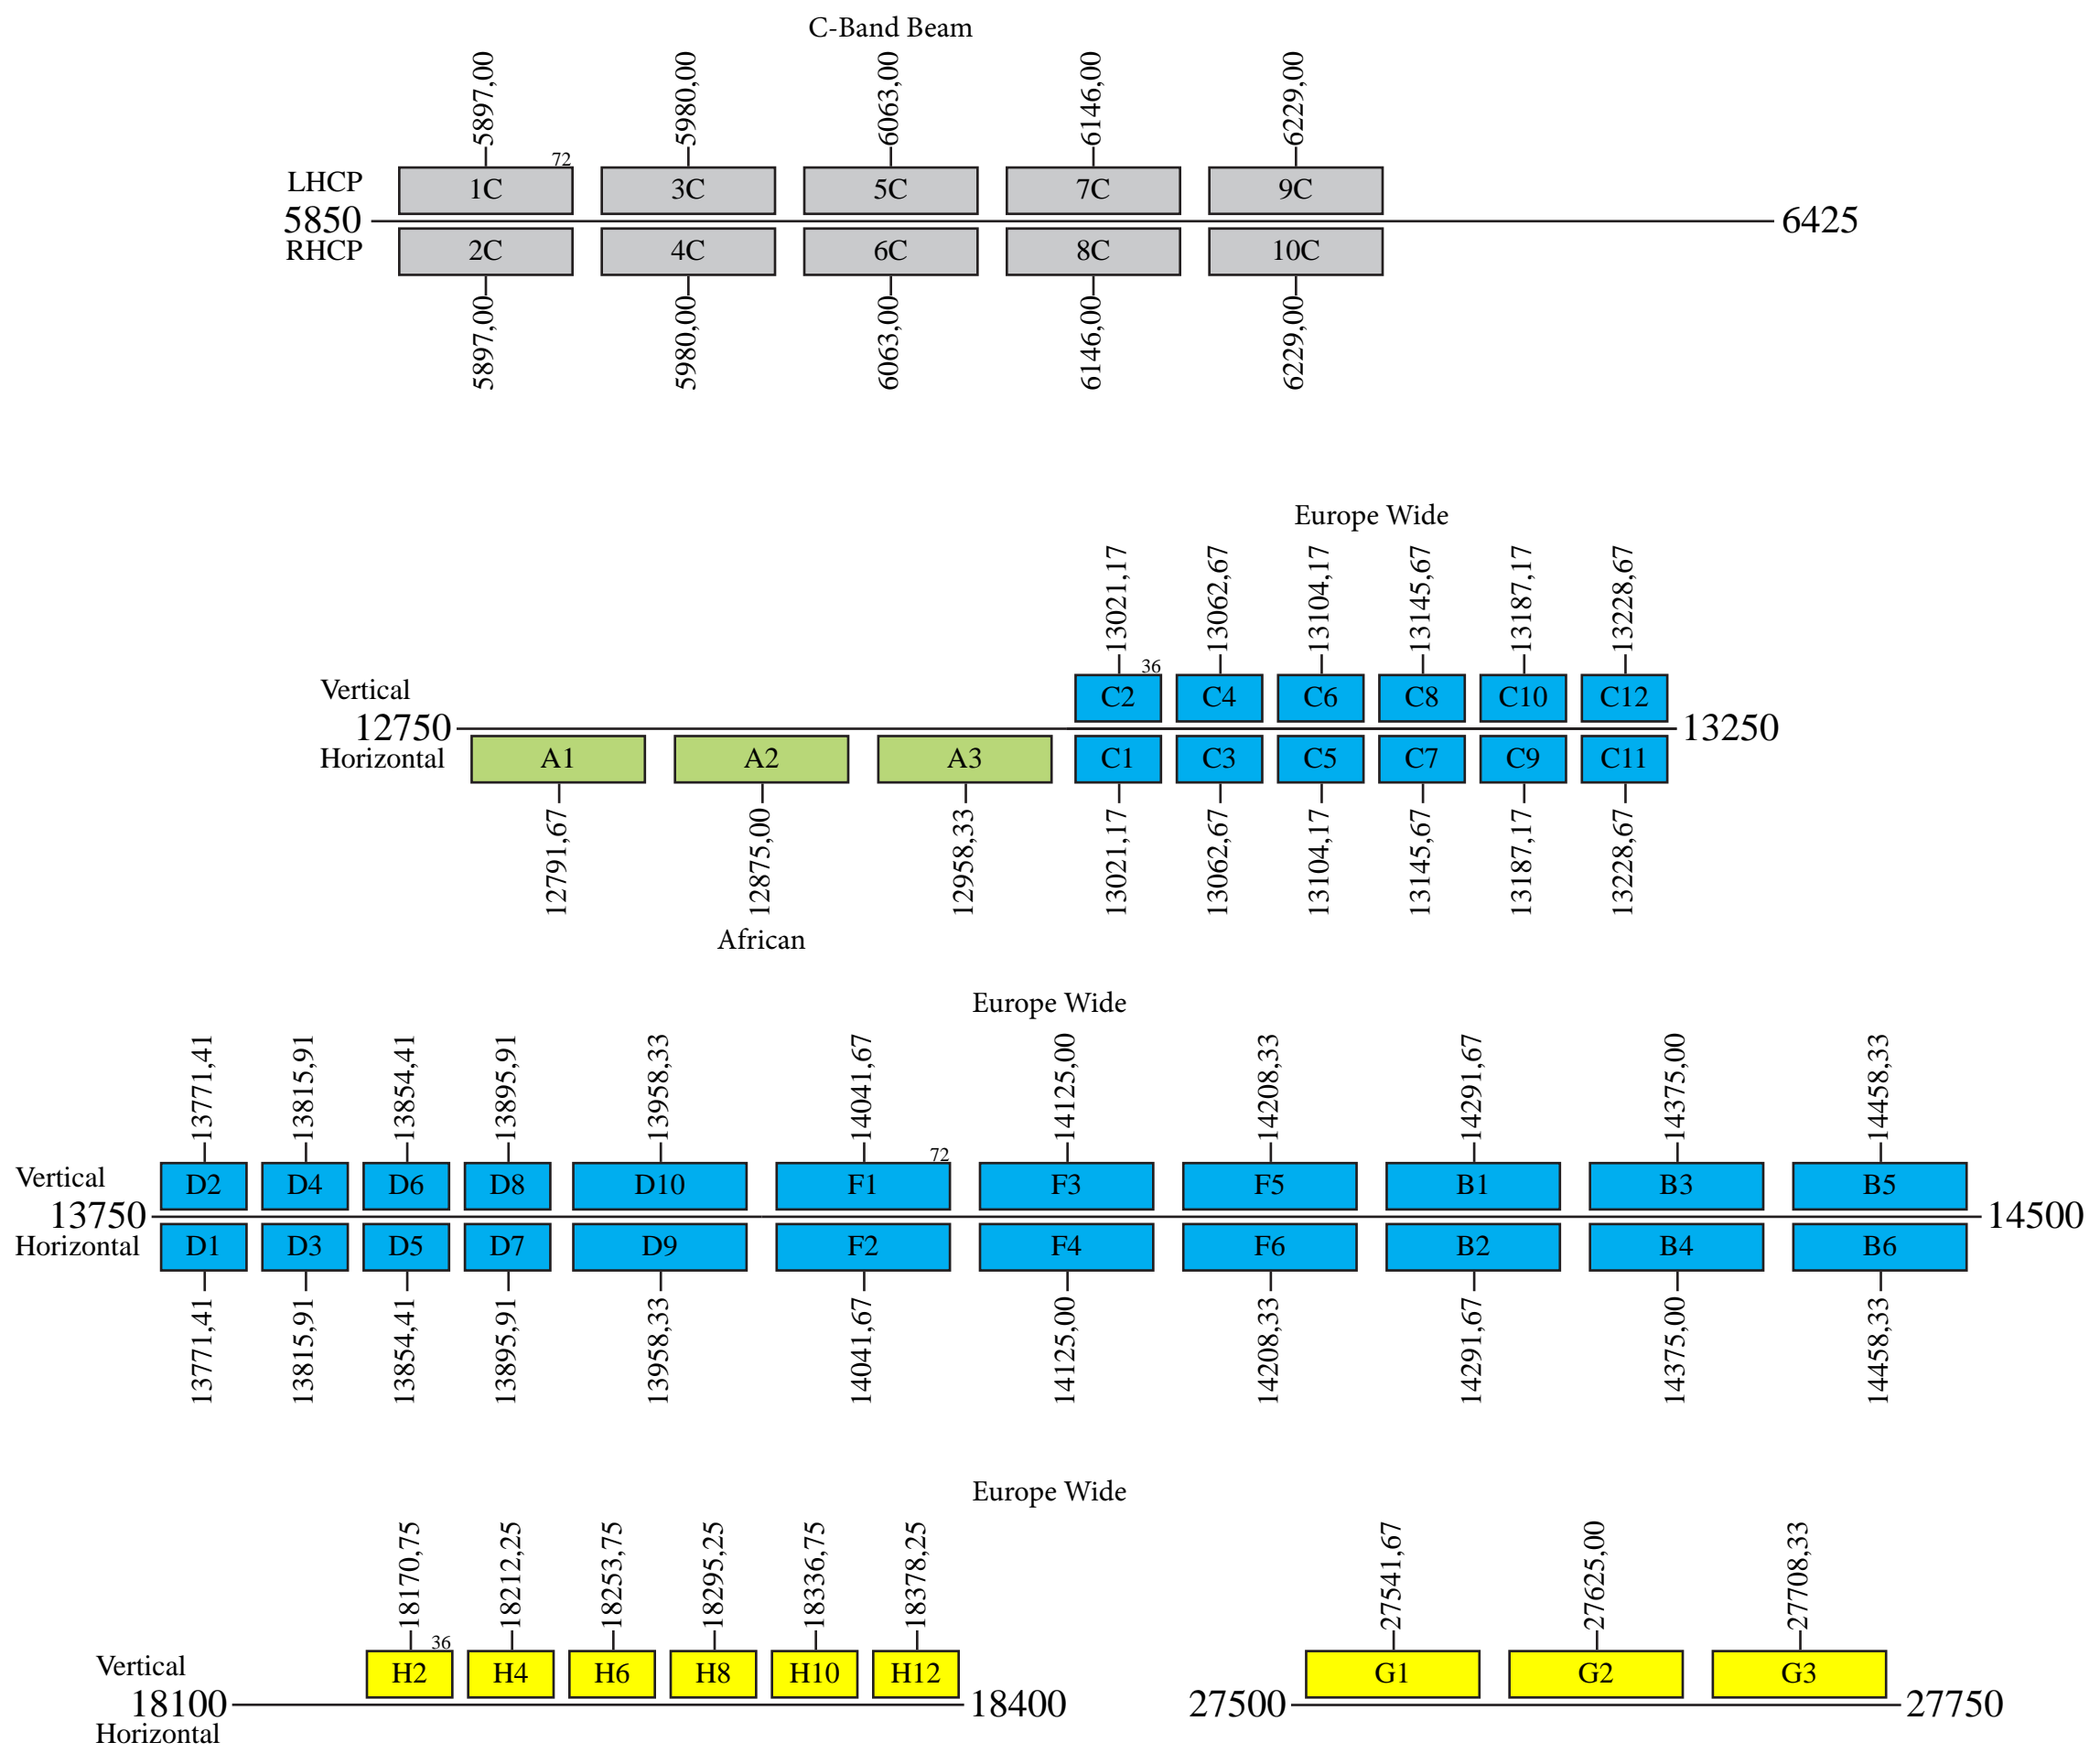

Eutelsat 10A

Provisional Frequency Plan

Uplink

Downlink