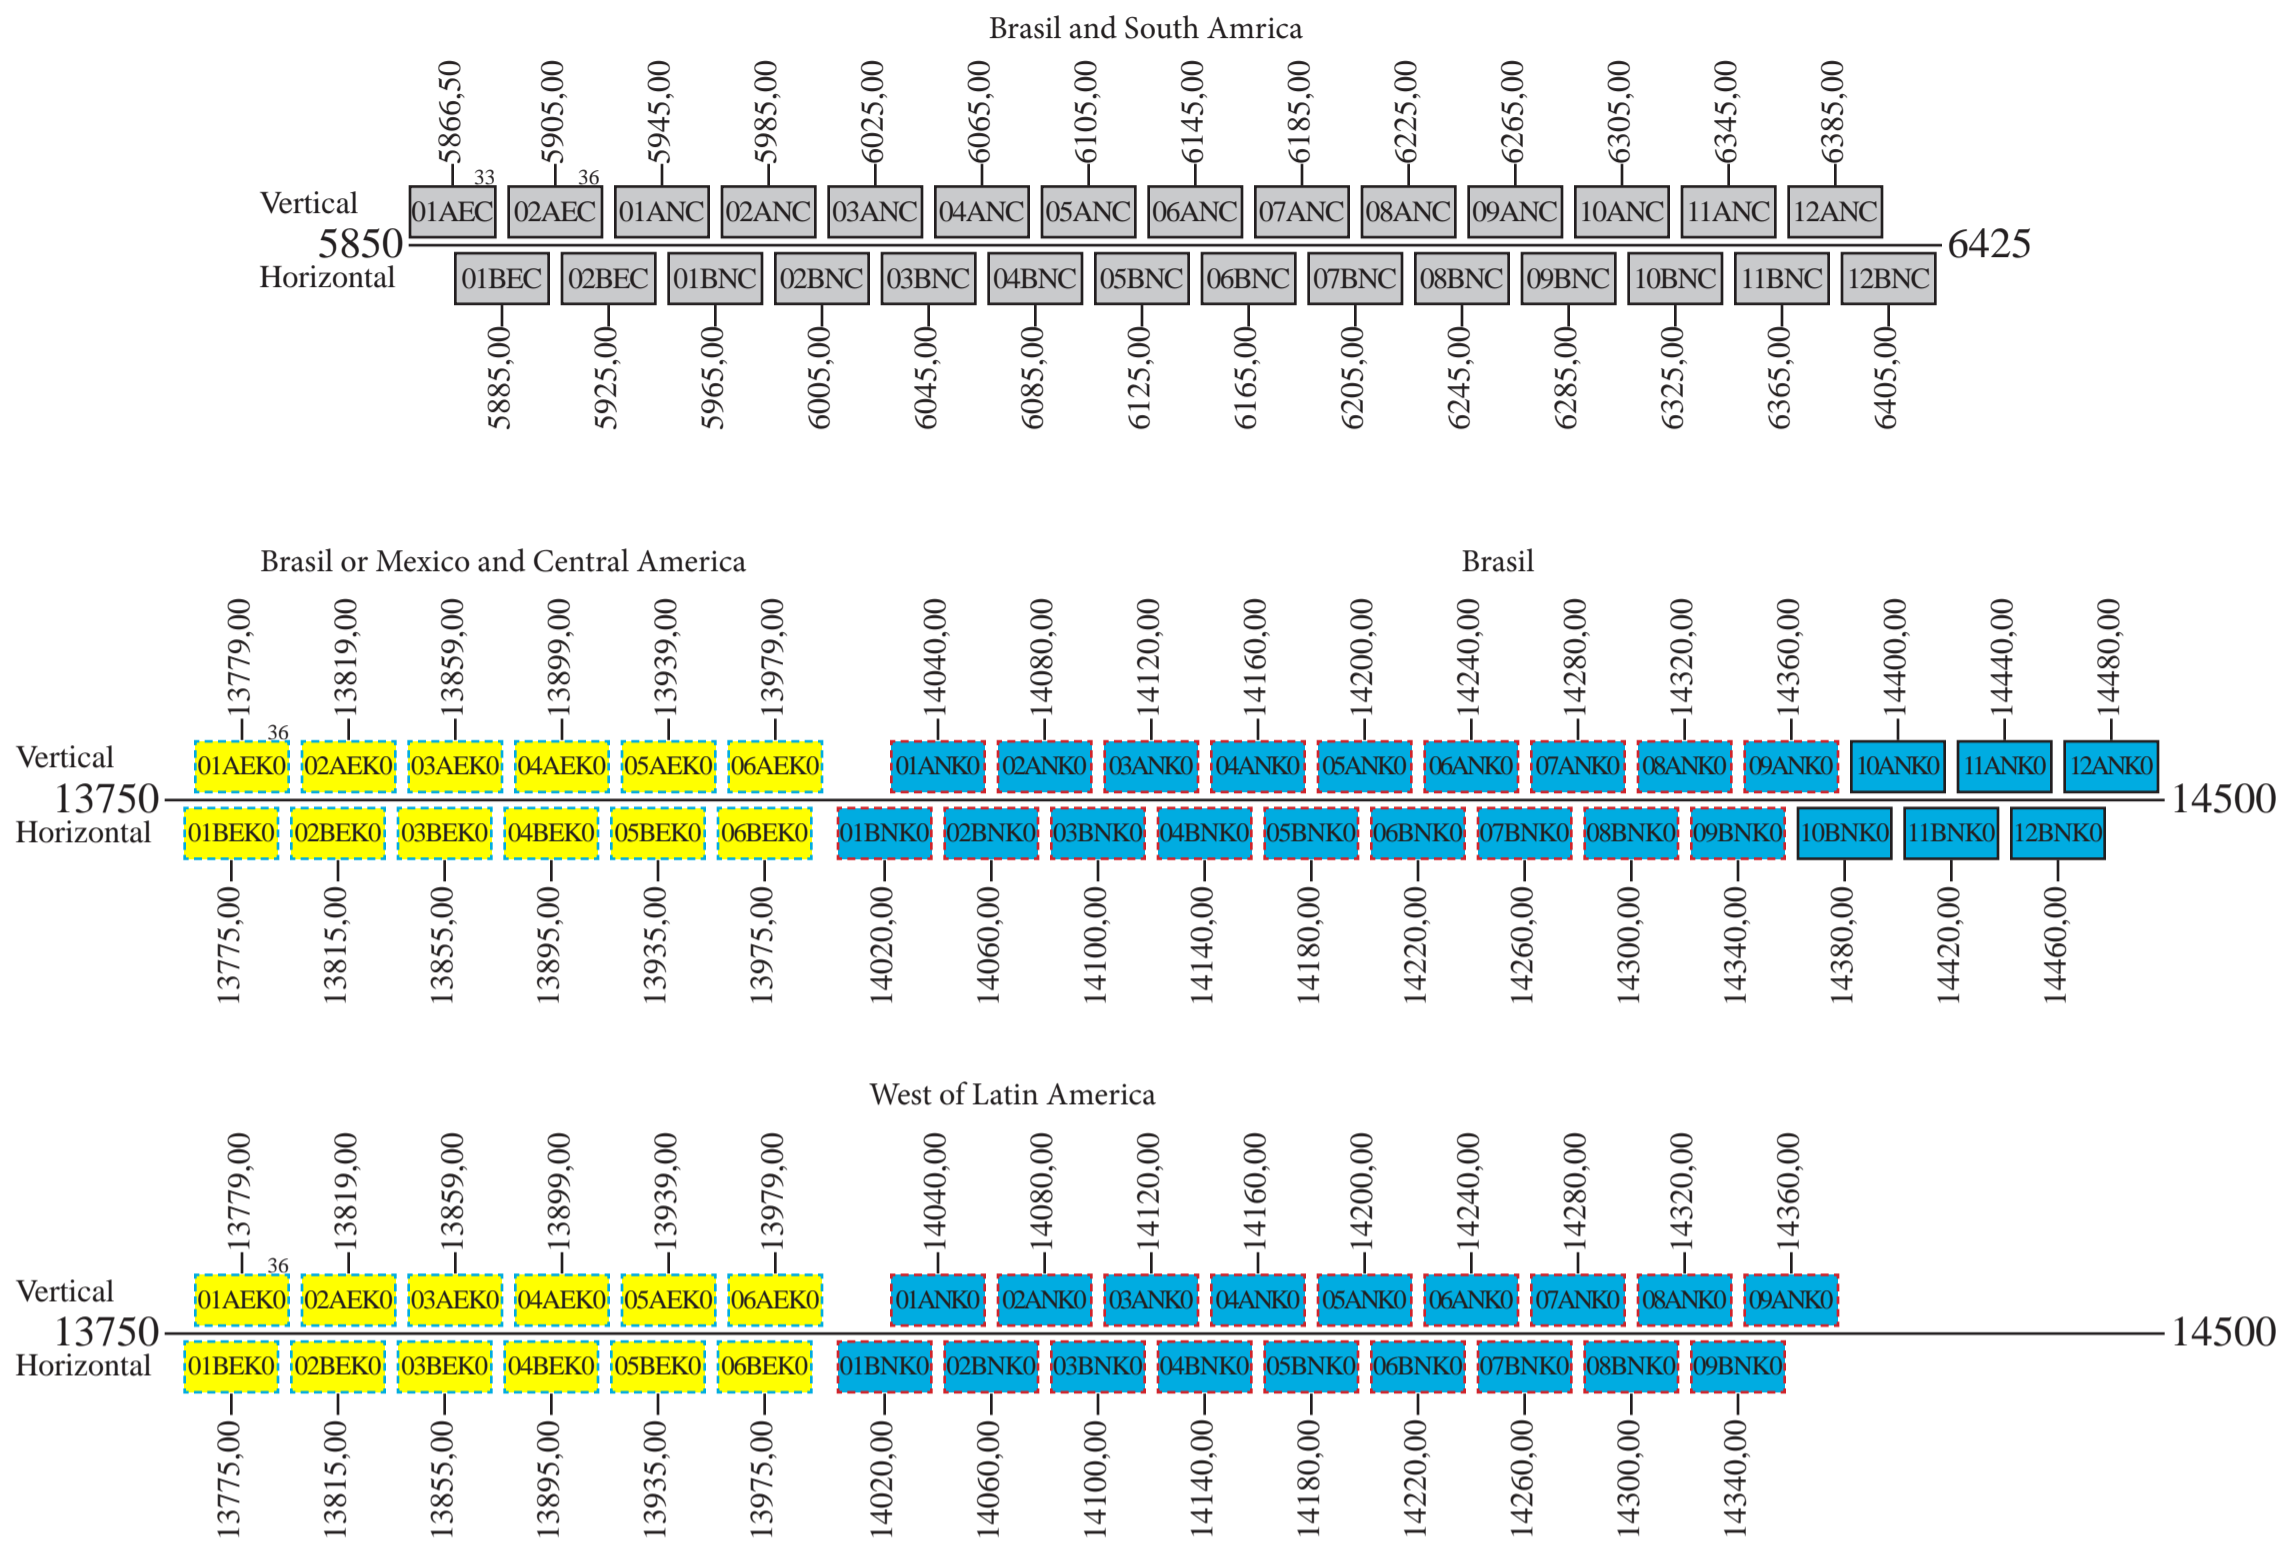

Star One D1

Frequency Plan

Uplink

Downlink