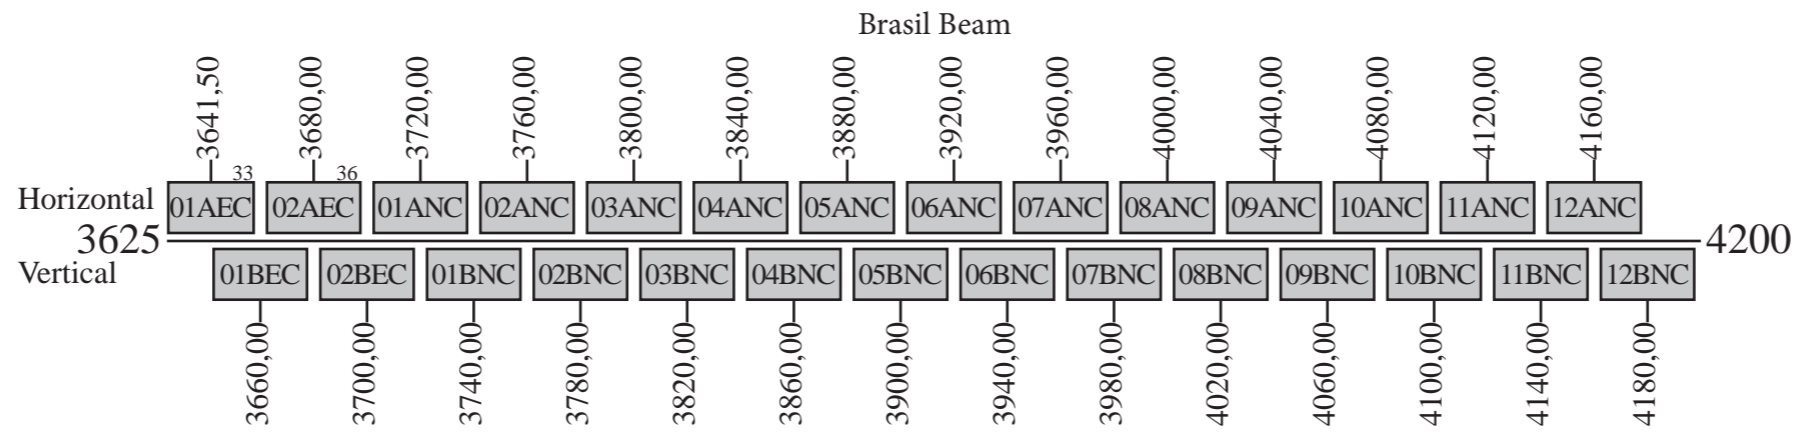

Star One C3

Frequency Plan C-Band

Uplink

Downlink

Star One C3

Frequency Plan Ku-Band

Uplink

Downlink

- Brasil Beam
- Brasil or Andean Beam

Beacon 1: 11700,75 H Global Beam
 Beacon 2: 12199,50 V Global Beam