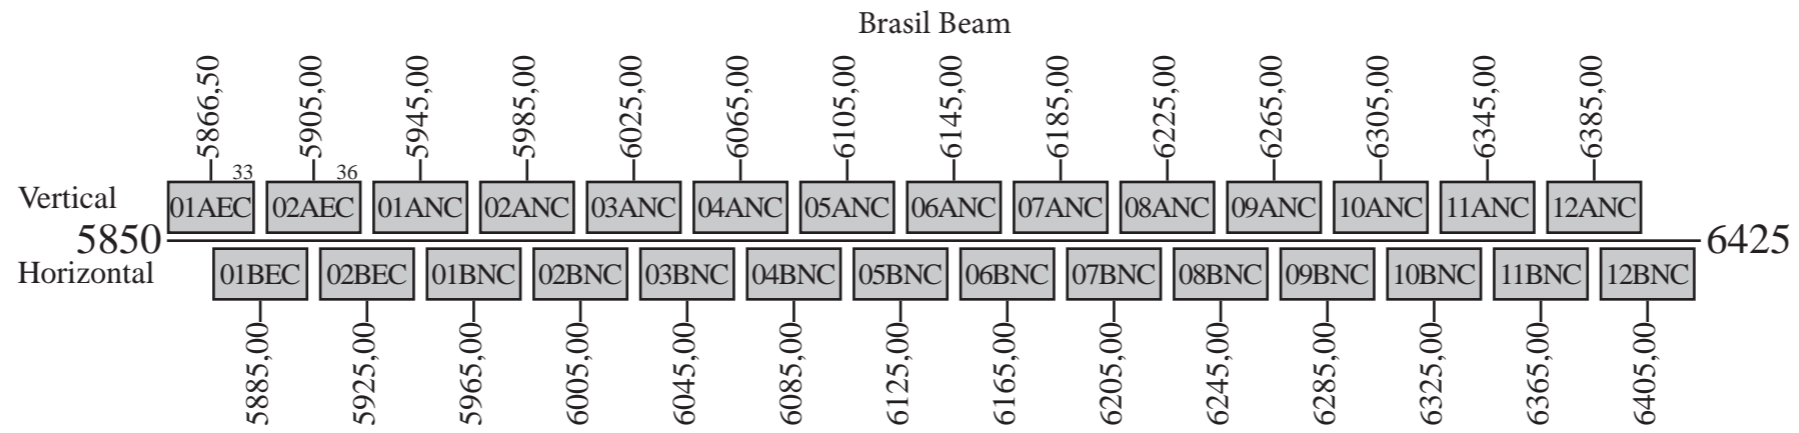

Star One C3

Frequency Plan C-Band

Uplink

Downlink

Star One C3

Frequency Plan Ku-Band

Uplink

Downlink

- Brasil Beam
- Brasil or Andean Beam

Beacon 1: 11700,75 H Global Beam
 Beacon 2: 12199,50 V Global Beam