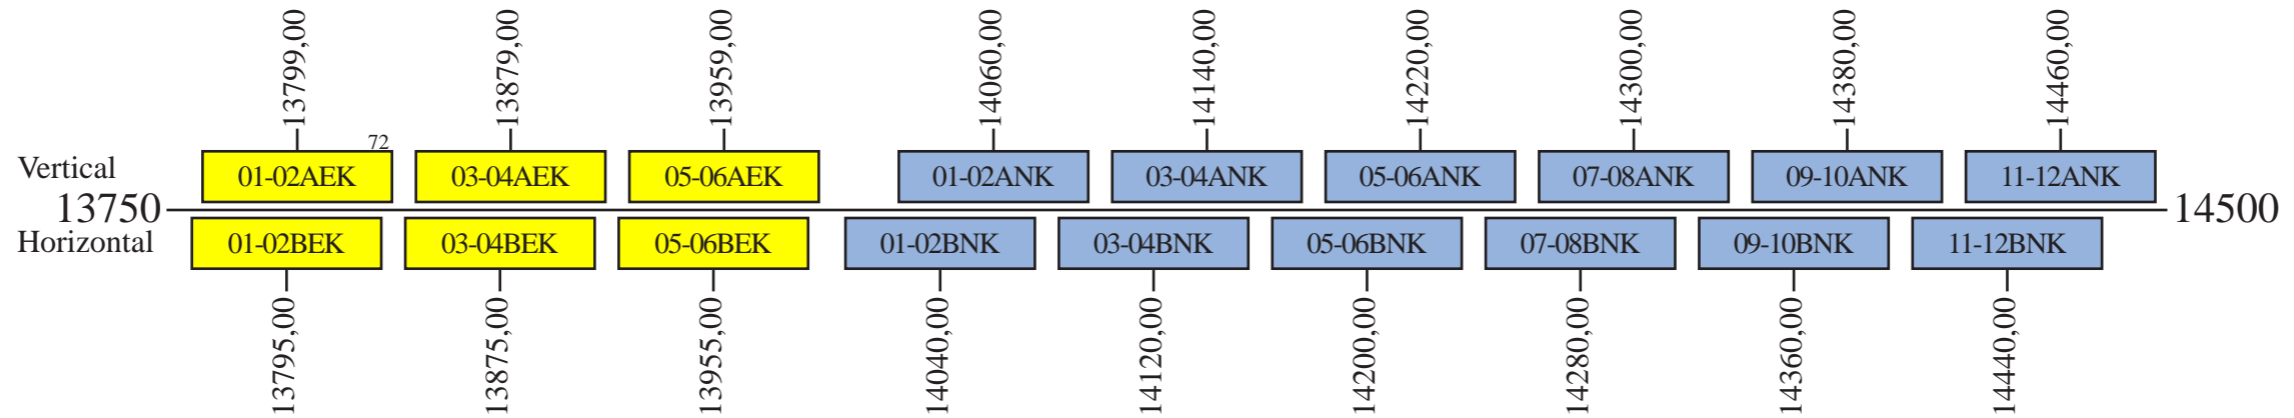

Star One C3

Frequency Plan C-Band

Uplink

Downlink

Star One C3

Frequency Plan Ku-Band

Uplink

Downlink

- Brasil Beam
- Brasil or Andean Beam

Beacon 1: 11700,75 H Global Beam
 Beacon 2: 12199,50 V Global Beam