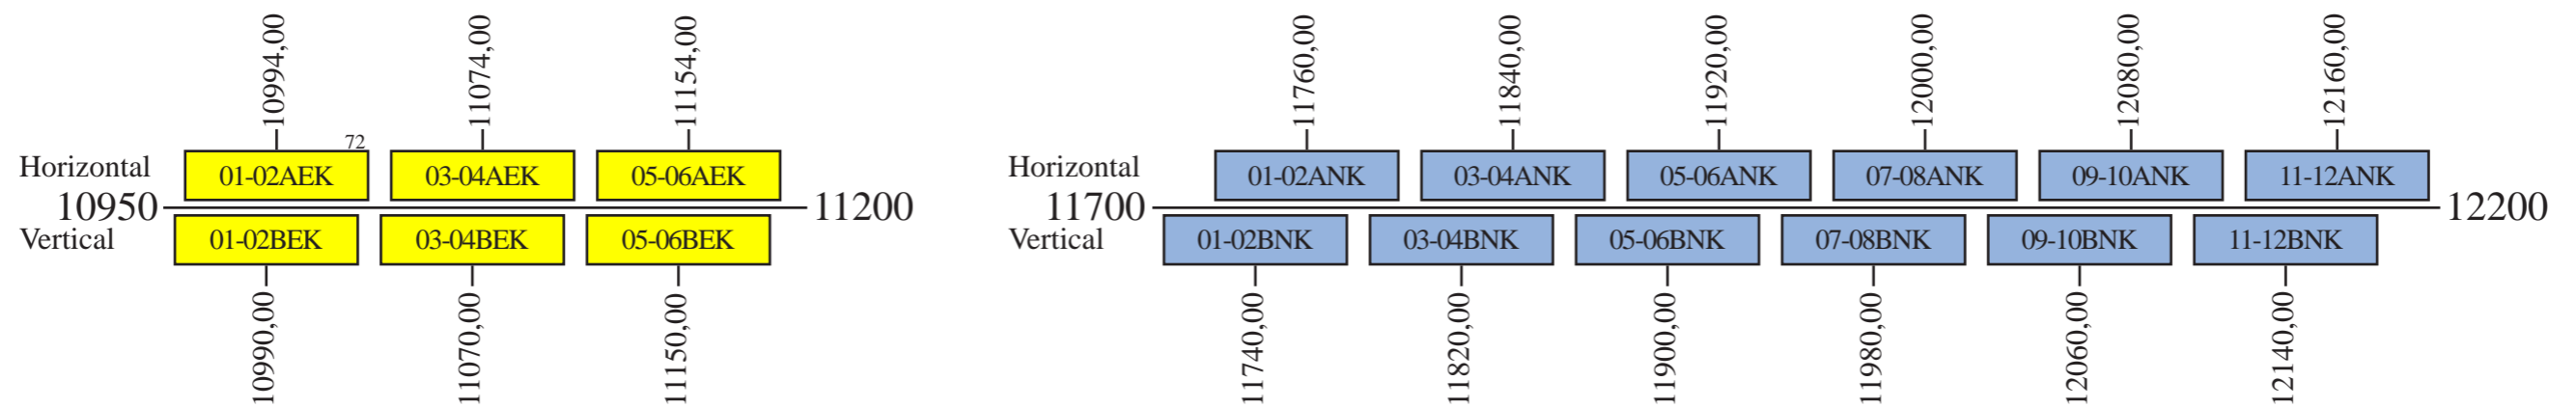

Star One C3

Frequency Plan C-Band

Uplink

Downlink

Star One C3

Frequency Plan Ku-Band

Uplink

Downlink

- Brasil Beam
- Brasil or Andean Beam

Beacon 1: 11700,75 H Global Beam
 Beacon 2: 12199,50 V Global Beam