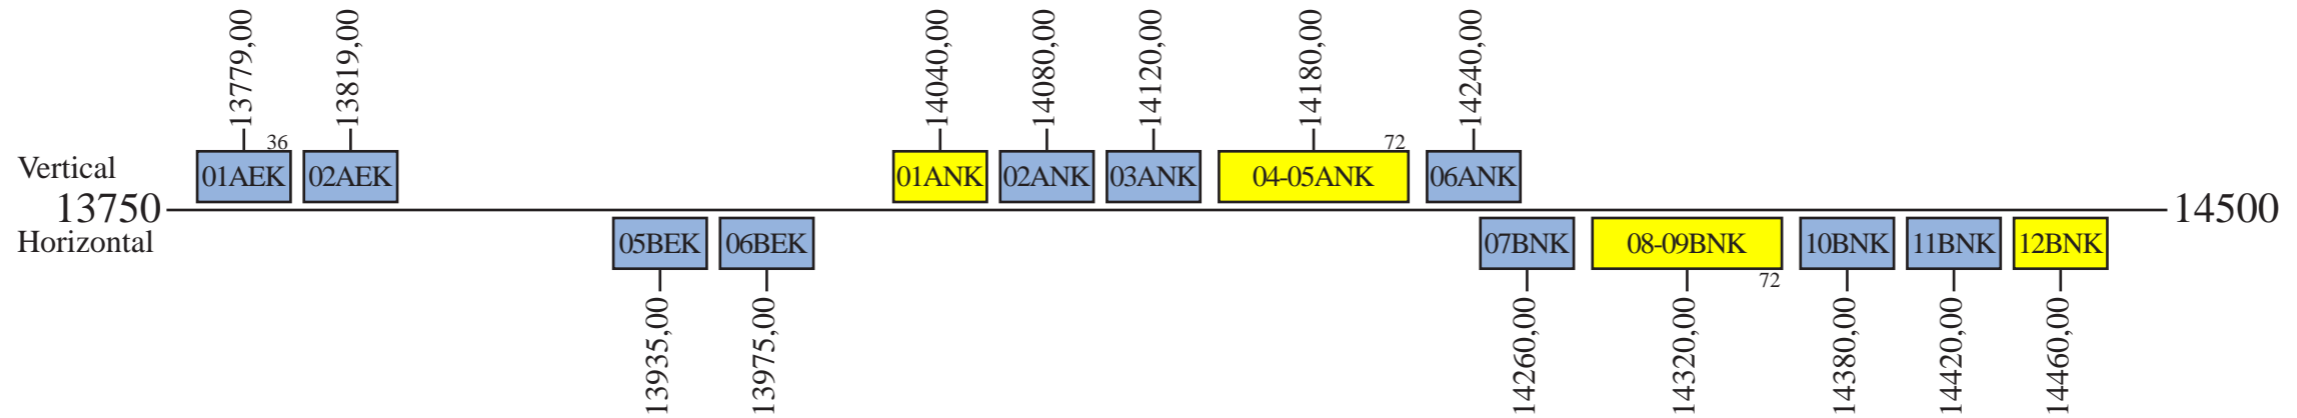

Star One C1

Frequency Plan C-Band

Uplink

Downlink

Command 1: 6424,50 V Brasil Uplink Beam
 Command 2: 6424,50 H Brasil Uplink Beam
 Telemetry 1: 4199,00 H Brasil Downlink Beam
 Telemetry 2: 4199,90 H Brasil Downlink Beam

Star One C1

Frequency Plan Ku-Band

Uplink

Downlink

- Brasil Beam
- Brasil or Mercosul Beam

Beacon 1: 11701,00 H Global Beam
 Beacon 2: 12199,80 V Global Beam