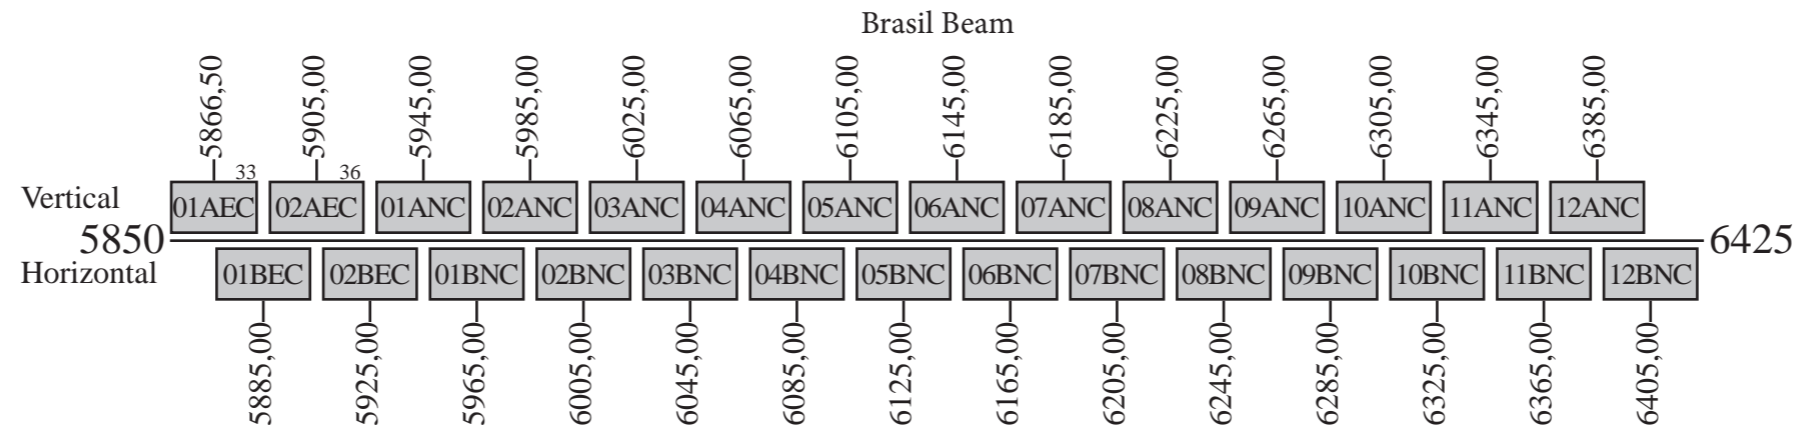

Star One C1

Frequency Plan C-Band

Uplink

Downlink

Command 1: 6424,50 V Brasil Uplink Beam
 Command 2: 6424,50 H Brasil Uplink Beam
 Telemetry 1: 4199,00 H Brasil Downlink Beam
 Telemetry 2: 4199,90 H Brasil Downlink Beam

Star One C1

Frequency Plan Ku-Band

Uplink

Downlink

- Brasil Beam
- Brasil or Mercosul Beam

Beacon 1: 11701,00 H Global Beam
 Beacon 2: 12199,80 V Global Beam