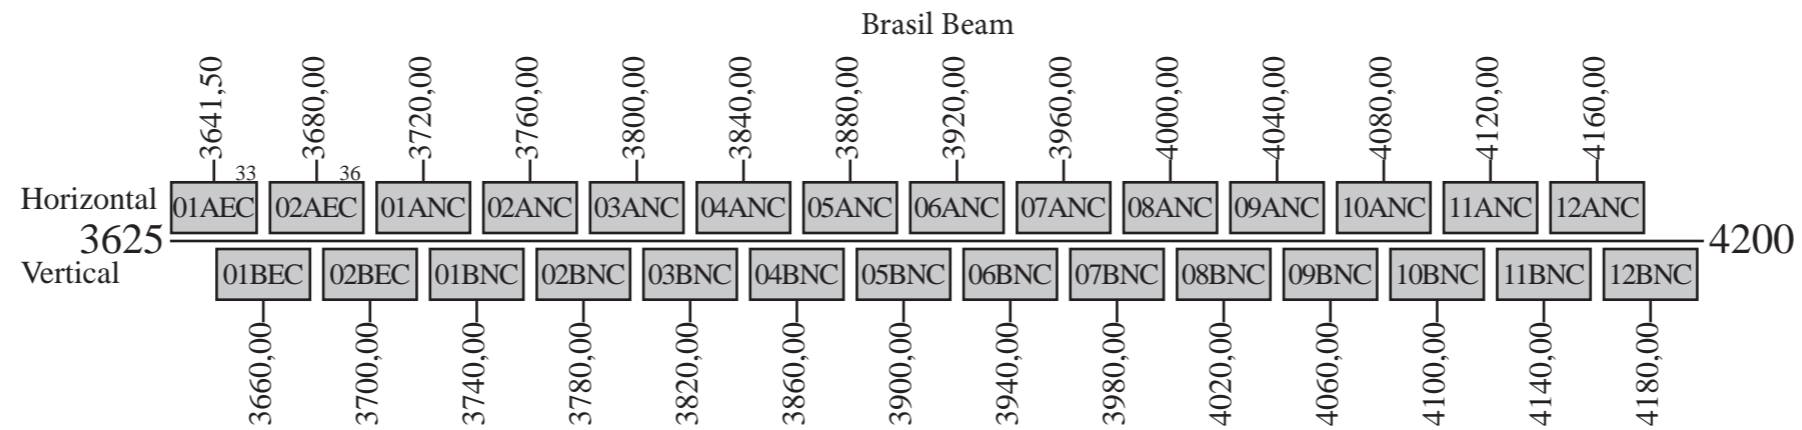

Star One C1

Frequency Plan C-Band

Uplink

Downlink

Command 1: 6424,50 V Brasil Uplink Beam
 Command 2: 6424,50 H Brasil Uplink Beam
 Telemetry 1: 4199,00 H Brasil Downlink Beam
 Telemetry 2: 4199,90 H Brasil Downlink Beam

Star One C1

Frequency Plan Ku-Band

Uplink

Downlink

- Brasil Beam
- Brasil or Mercosul Beam

Beacon 1: 11701,00 H Global Beam
 Beacon 2: 12199,80 V Global Beam