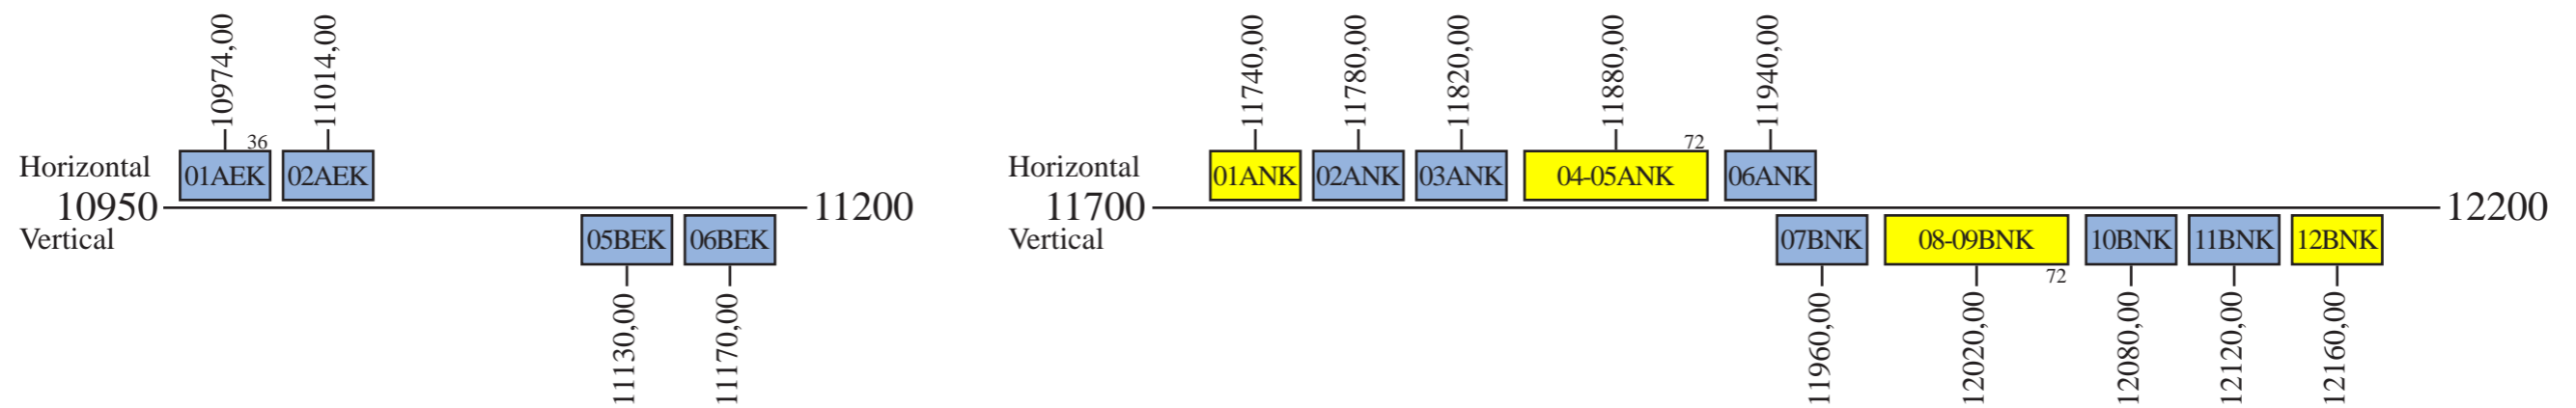

Star One C1

Frequency Plan C-Band

Uplink

Downlink

Command 1: 6424,50 V Brasil Uplink Beam
 Command 2: 6424,50 H Brasil Uplink Beam
 Telemetry 1: 4199,00 H Brasil Downlink Beam
 Telemetry 2: 4199,90 H Brasil Downlink Beam

Star One C1

Frequency Plan Ku-Band

Uplink

Downlink

- Brasil Beam
- Brasil or Mercosul Beam

Beacon 1: 11701,00 H Global Beam
 Beacon 2: 12199,80 V Global Beam