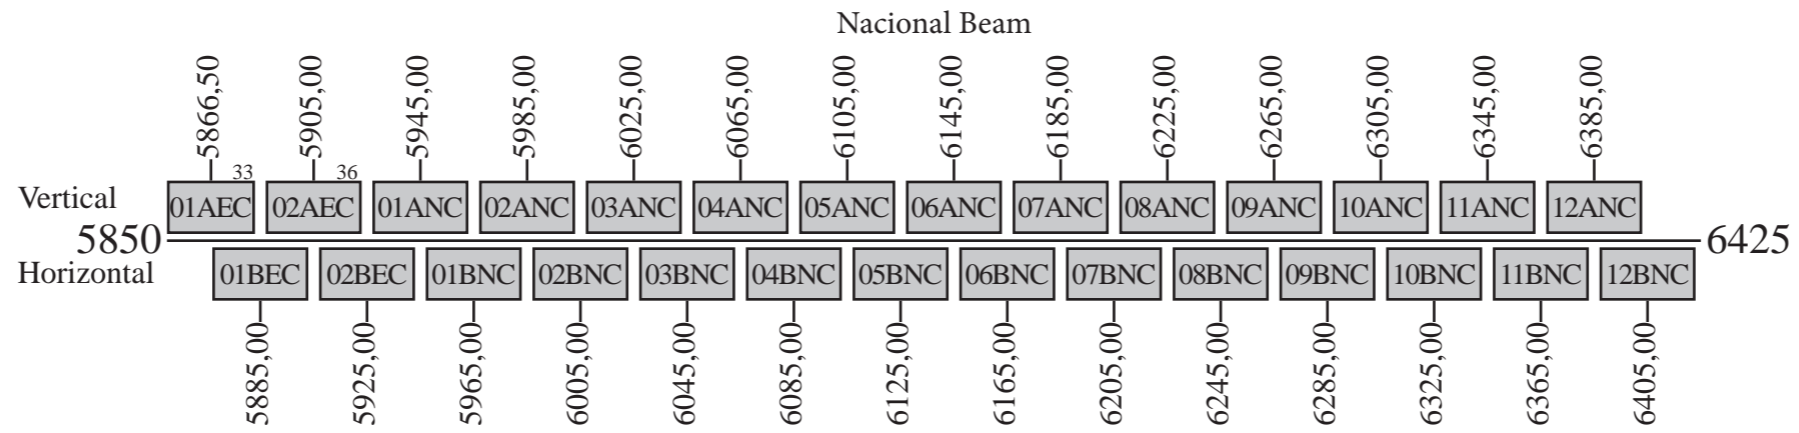

Brasilsat B4

Frequency Plan C-Band

Uplink

Downlink

- Nacional Beam
- Nacional Beam or Regional Beam

Telemetry 1: 4198,50 H National Downlink Beam
Telemetry 2: 4199,80 H National Downlink Beam