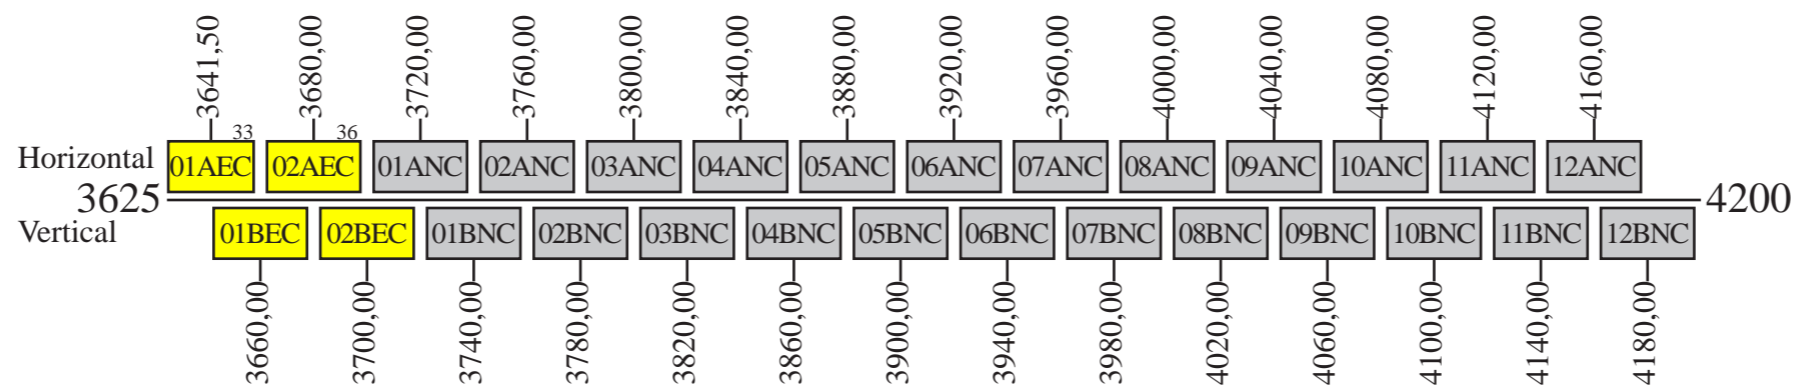

Brasilsat B4

Frequency Plan C-Band

Uplink

Downlink

- Nacional Beam
- Nacional Beam or Regional Beam

Telemetry 1: 4198,50 H National Downlink Beam
Telemetry 2: 4199,80 H National Downlink Beam