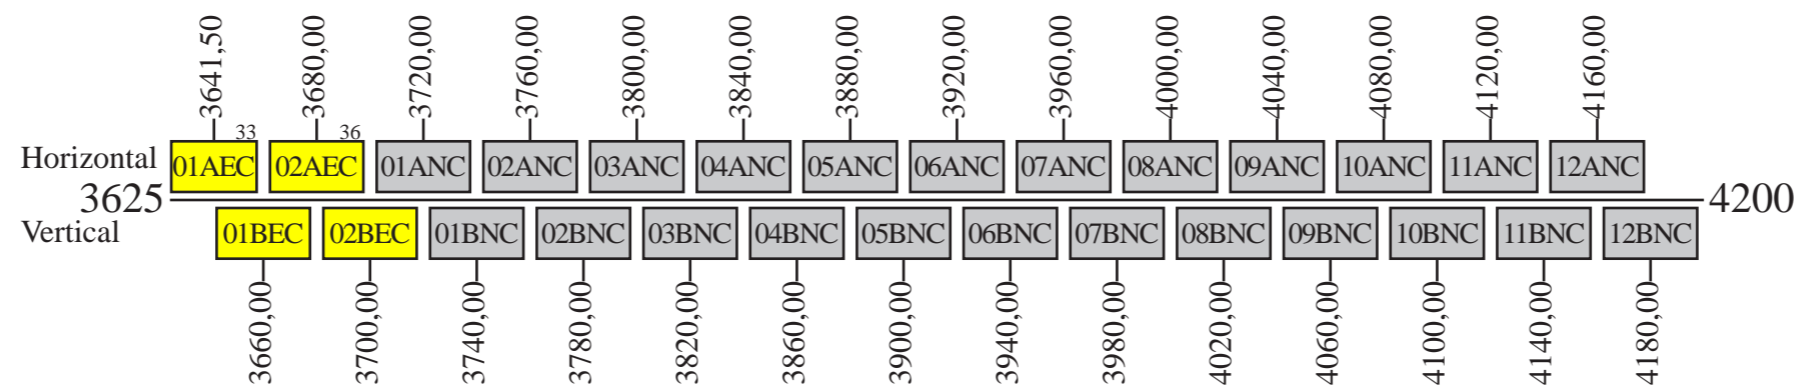

Brasilsat B3

Frequency Plan C-Band

Uplink

Downlink

- Nacional Beam
- Nacional Beam or Regional Beam

Telemetry 1: 4198,50 H Nacional Downlink Beam
Telemetry 2: 4199,50 H Nacional Downlink Beam