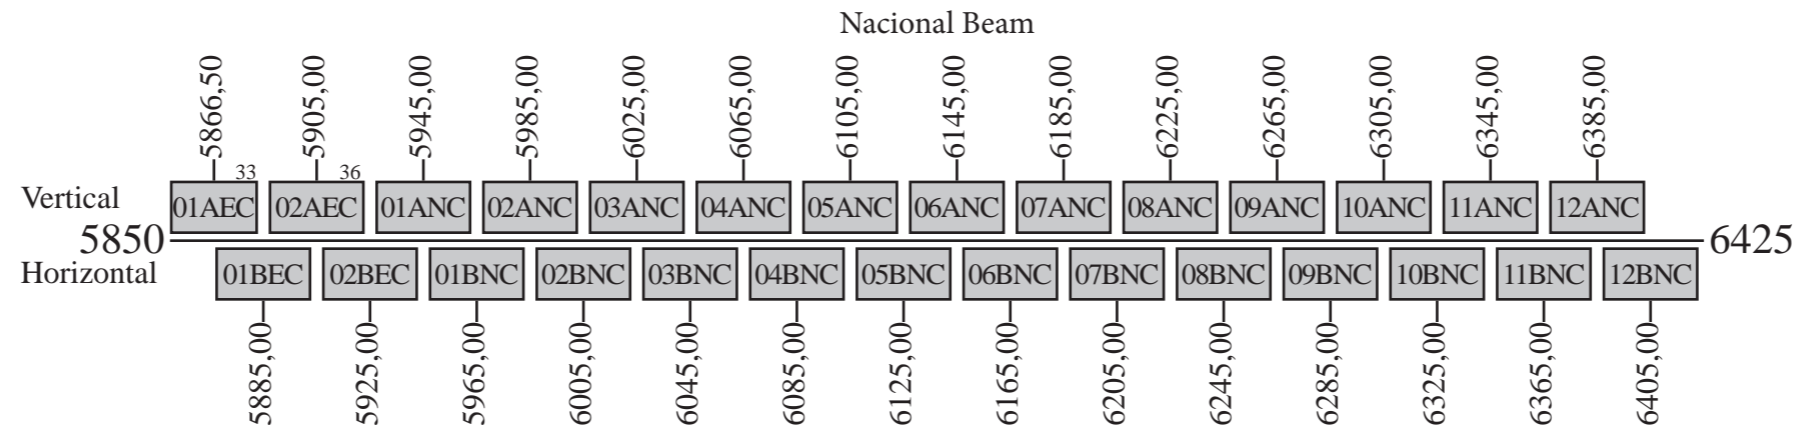

Brasilsat B3

Frequency Plan C-Band

Uplink

Downlink

- Nacional Beam
- Nacional Beam or Regional Beam

Telemetry 1: 4198,50 H Nacional Downlink Beam
Telemetry 2: 4199,50 H Nacional Downlink Beam