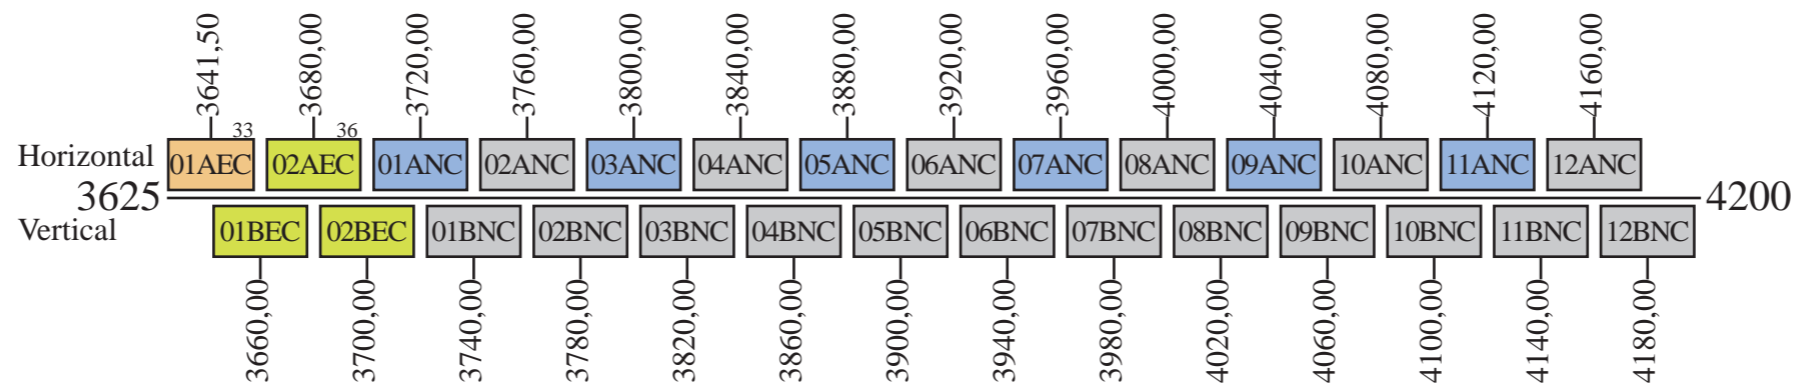

Downlink

- Nacional Beam
- Nacional Combinada Beam
- Nacional Beam or Nacional Combinada Beam or Mercosul Beam
- Nacional Beam or Regional Beam
- Nacional Beam or Nacional Combinada Beam or Mercosul Beam or Regional Combinada Beam

Telemetry 1: 4199,00 H National Downlink Beam
Telemetry 2: 4199,50 H National Downlink Beam