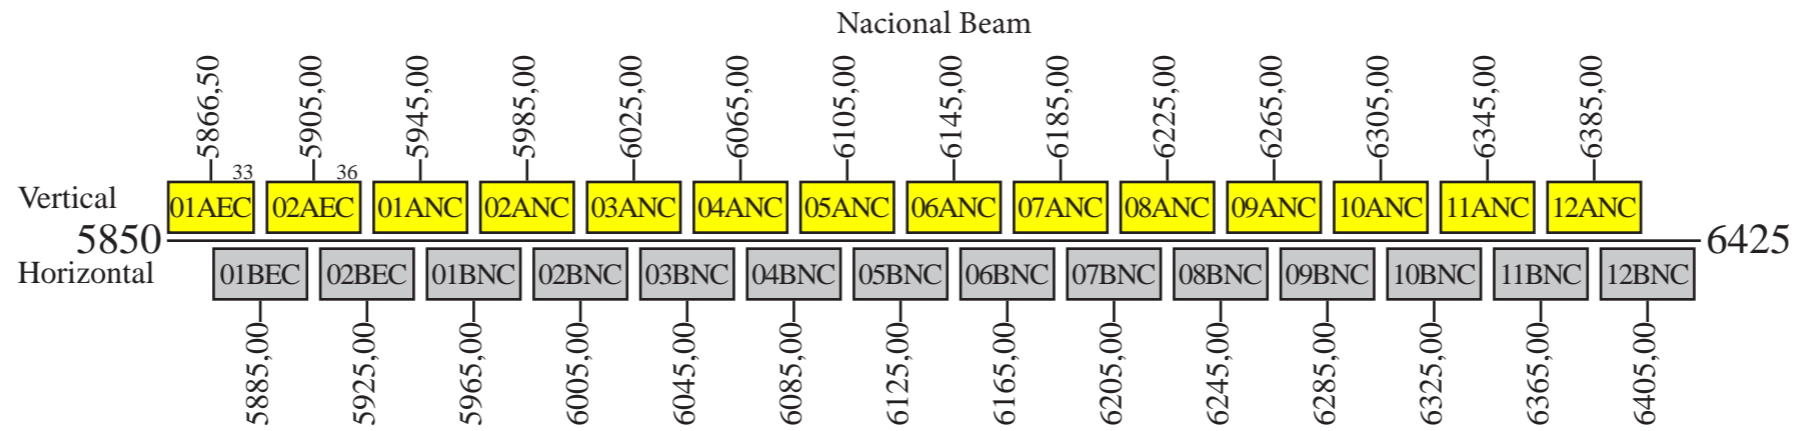

Brasilsat B2

Frequency Plan C-Band

Uplink