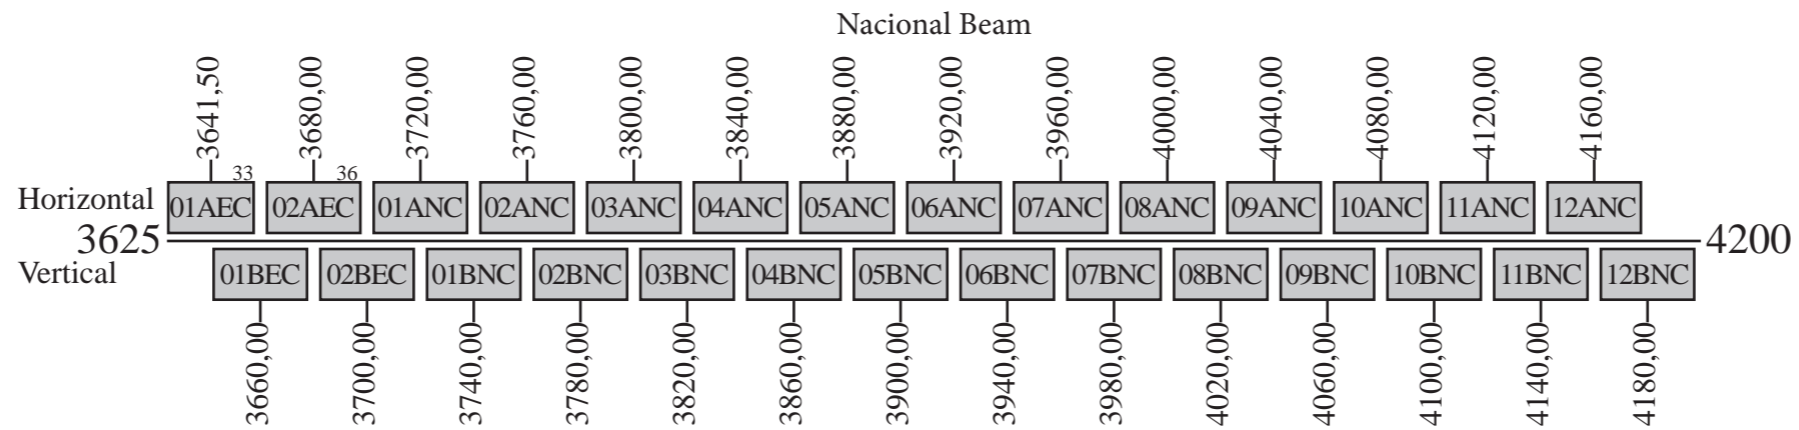

Brasilsat B1

Frequency Plan C-Band

Uplink

Downlink

- Command 1: 6424,50 V National Uplink Beam
- Command 2: 6424,50 H National Uplink Beam
- Command 3: 6424,50 L Omnidiretional Uplink
- Command 4: 6424,50 R Omnidiretional Uplink
- Telemetry 1: 4198,50 H National Downlink Beam
- Telemetry 2: 4199,00 H National Downlink Beam
- Telemetry 3: 4198,50 R Omnidiretional Downlink
- Telemetry 4: 4199,00 R Omnidiretional Downlink

Brasilsat B1

Frequency Plan X-Band

Uplink

Downlink