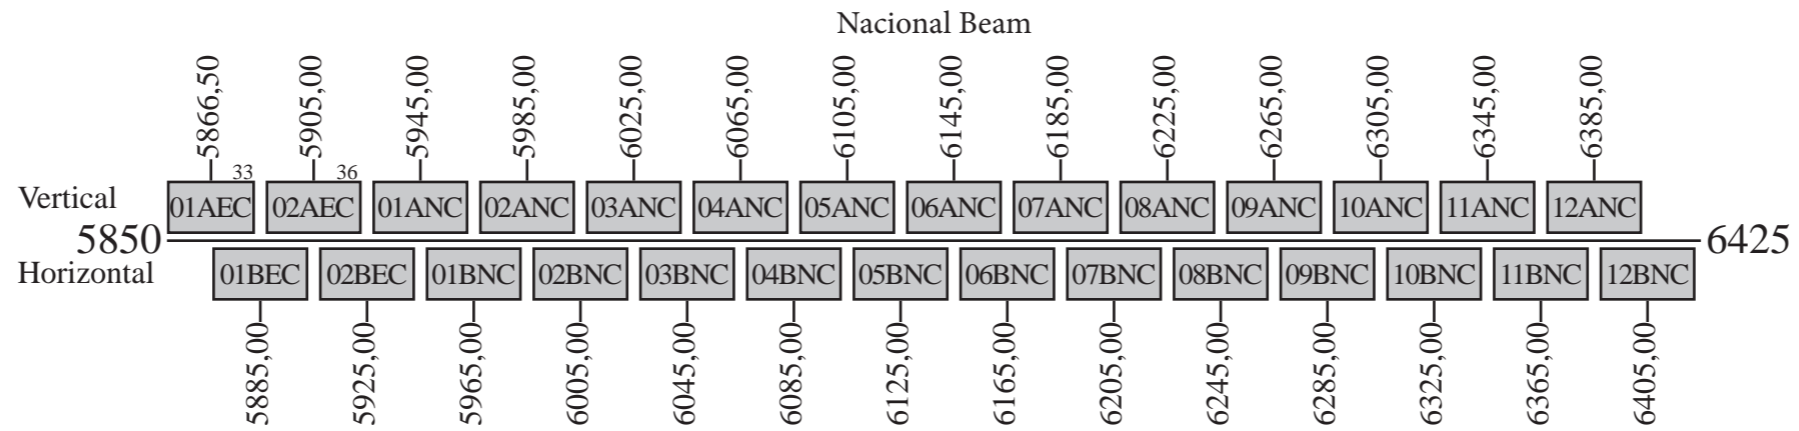

Brasilsat B1

Frequency Plan C-Band

Uplink

Downlink

- Command 1: 6424,50 V National Uplink Beam
- Command 2: 6424,50 H National Uplink Beam
- Command 3: 6424,50 L Omnidiretional Uplink
- Command 4: 6424,50 R Omnidiretional Uplink
- Telemetry 1: 4198,50 H National Downlink Beam
- Telemetry 2: 4199,00 H National Downlink Beam
- Telemetry 3: 4198,50 R Omnidiretional Downlink
- Telemetry 4: 4199,00 R Omnidiretional Downlink

Brasilsat B1

Frequency Plan X-Band

Uplink

Downlink