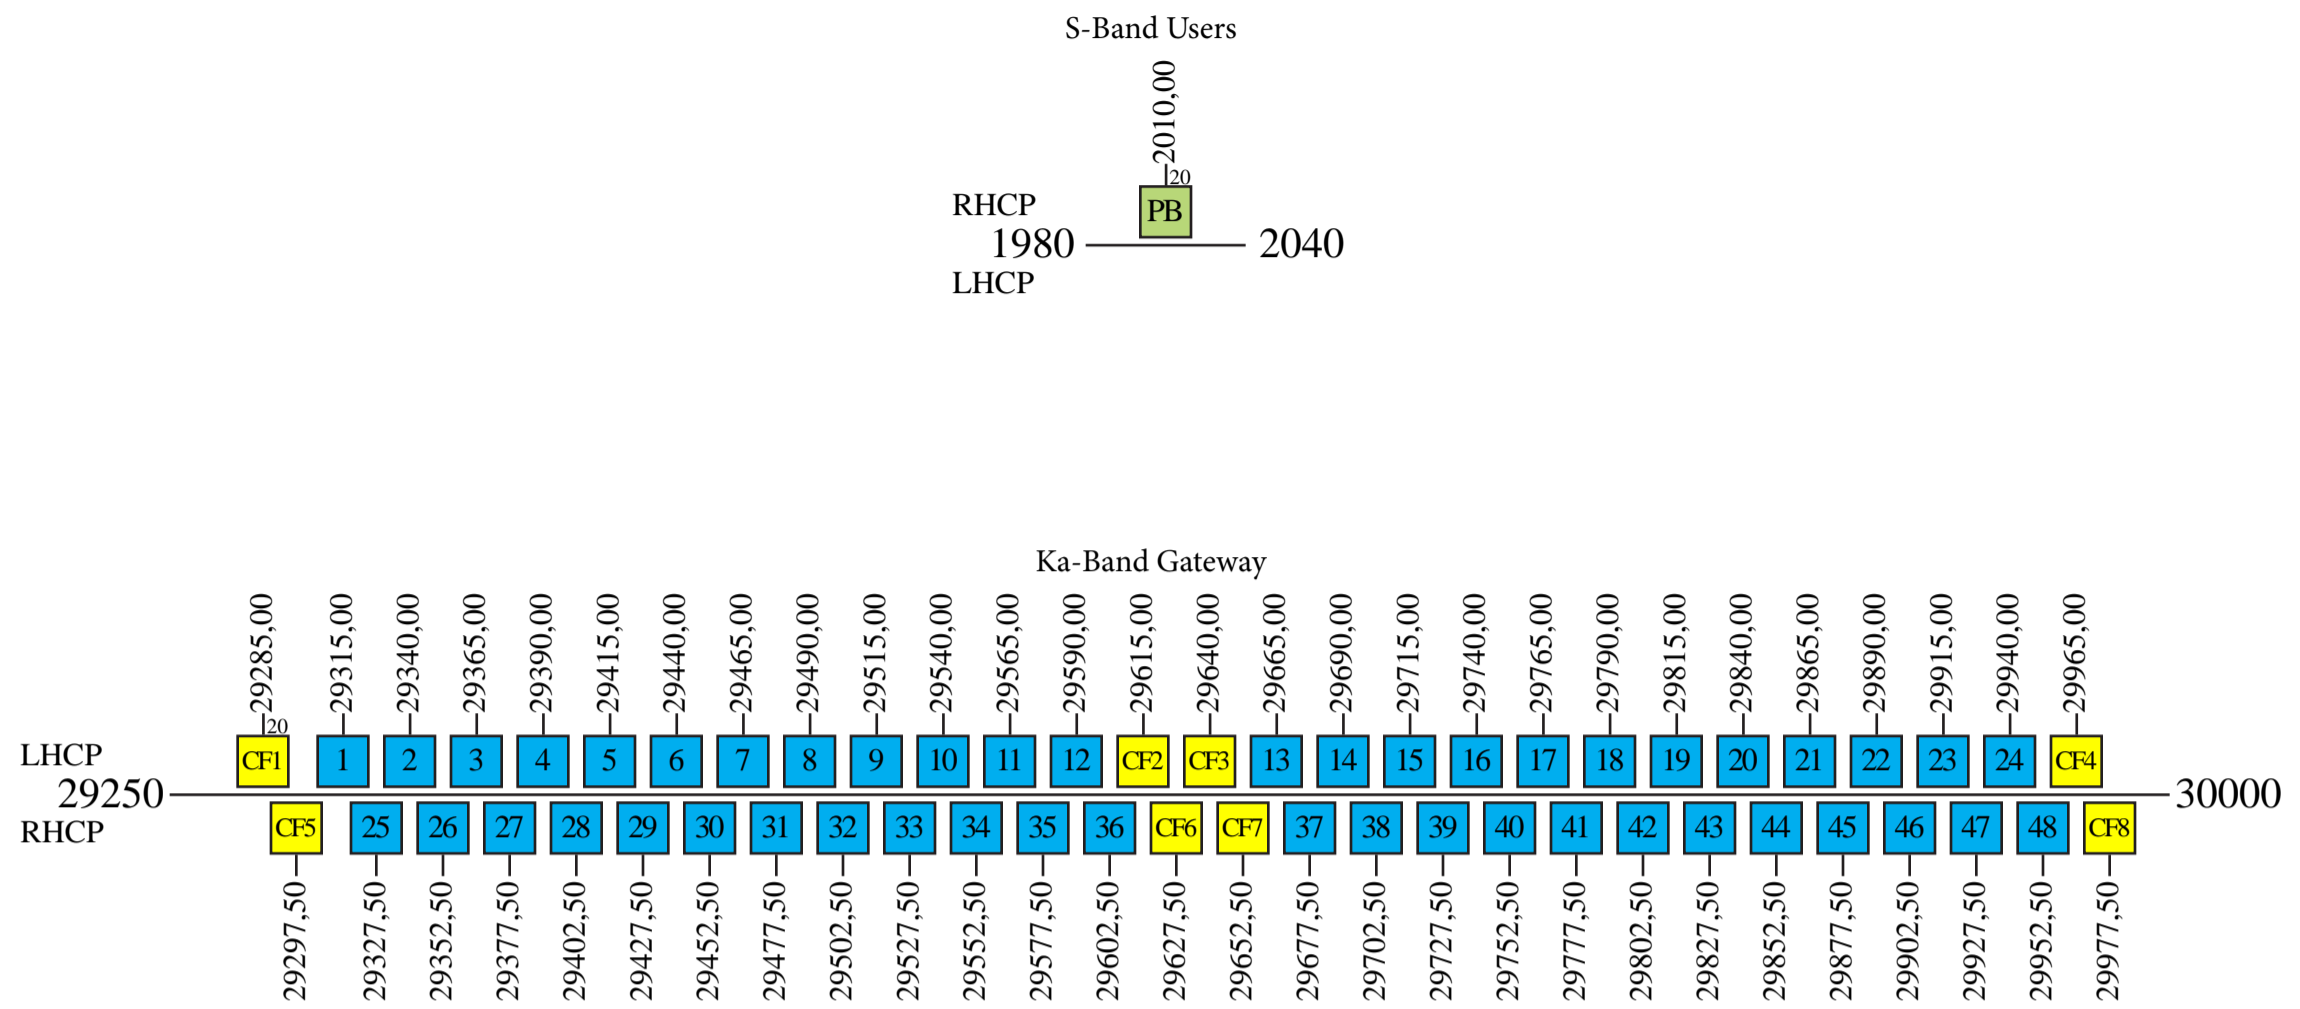

# ICO G1 Frequency Plan

## Downlink

Command 1: 29995,50 L Global or Spot Ka  
 Command 2: 29999,50 R Global or Spot Ka  
 Command 3: 5925,50 V Omni  
 Command 4: 6424,50 H Omni  
 Telemetry 1: 20196,50 L Global  
 Telemetry 2: 20198,50 L Global  
 Telemetry 1: 3701,50 H Omni  
 Telemetry 2: 4198,50 V Omni