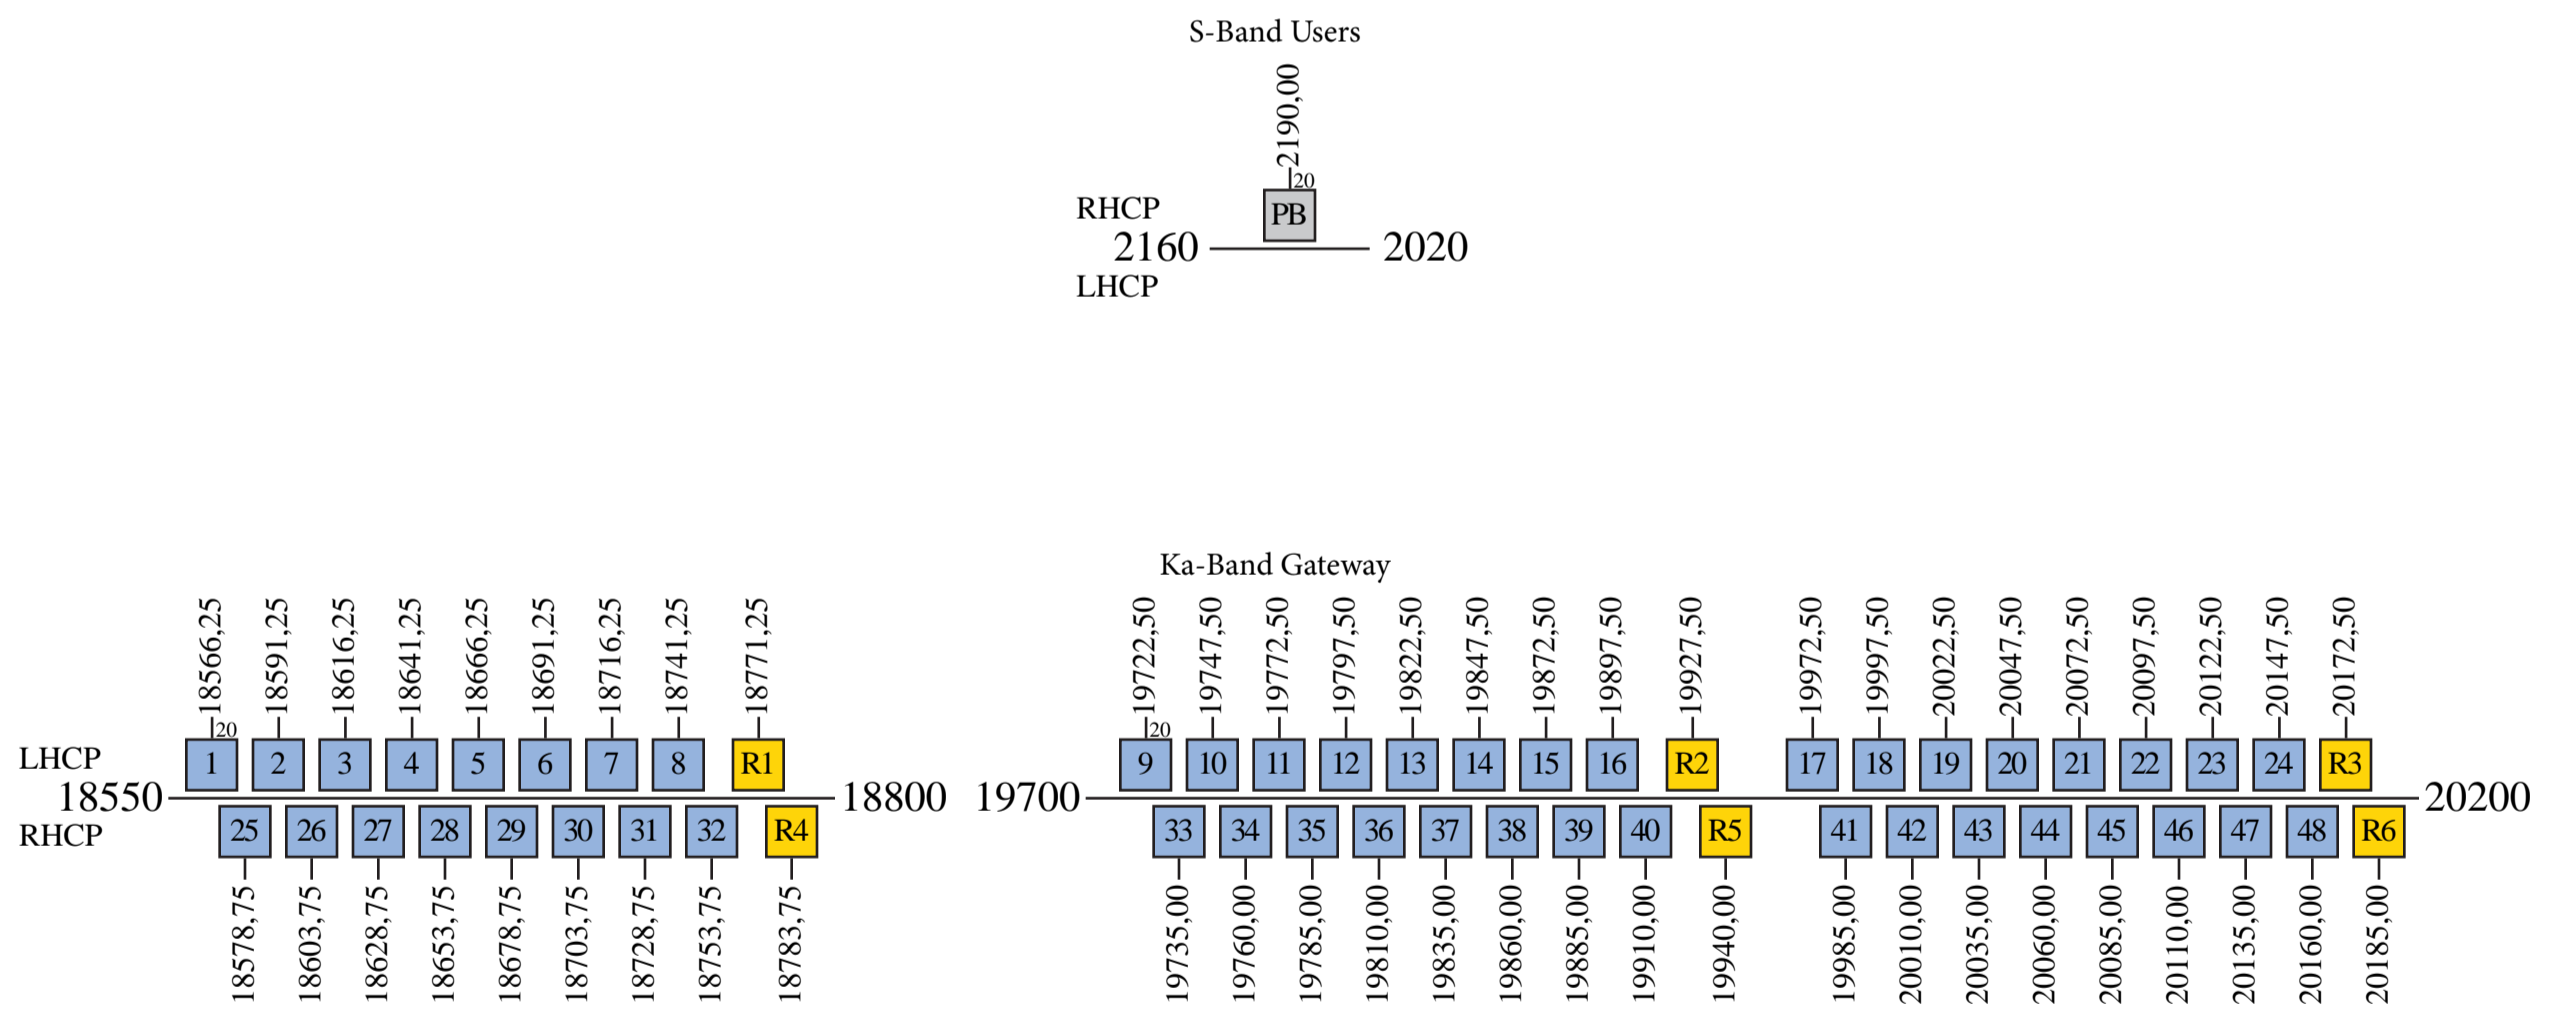

# ICO G1 Frequency Plan

## Uplink

## Downlink

Command 1: 29995,50 L Global or Spot Ka  
 Command 2: 29999,50 R Global or Spot Ka  
 Command 3: 5925,50 V Omni  
 Command 4: 6424,50 H Omni  
 Telemetry 1: 20196,50 L Global  
 Telemetry 2: 20198,50 L Global  
 Telemetry 1: 3701,50 H Omni  
 Telemetry 2: 4198,50 V Omni