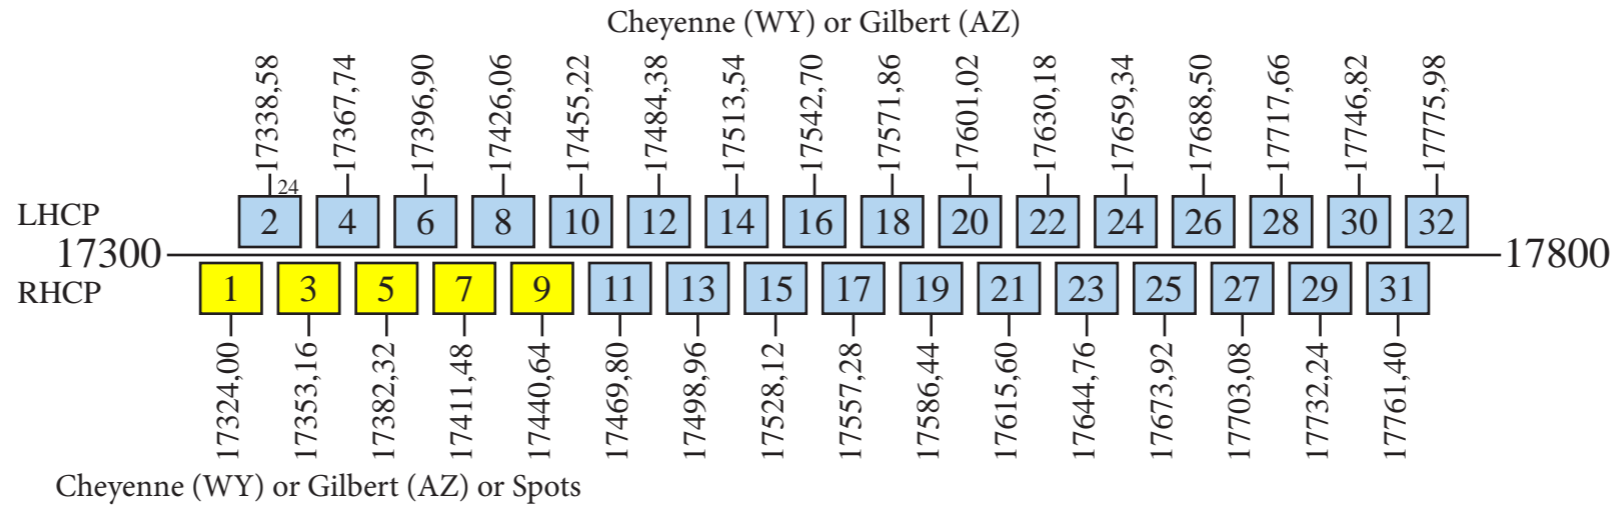

Echostar 8

Frequency Plan

Uplink

Downlink

Beam	Channels
1 (16)	9
2 (PR)	9
3	1, 3
4	5, 7
5	1
6 (26)	7, 9
7 (27)	3
8 (28)	7
9	7
10 (30)	1, 3, 5
11	1, 3, 5
12 (17)	9
13	1, 3, 5
14 (34)	1, 3, 5
15 (35)	5, 7

- Switchable High Power Mode
- Conus
- Conus or Mexico
- Conus or Spots
- Conus or Mexico or Spots

Command 1: 17799,00 R Global
 Command 2: 14001,00 R Global
 Command 3: 14003,00 R Global
 Telemetry 1: 12206,00 L Global
 Telemetry 2: 12207,00 L Global