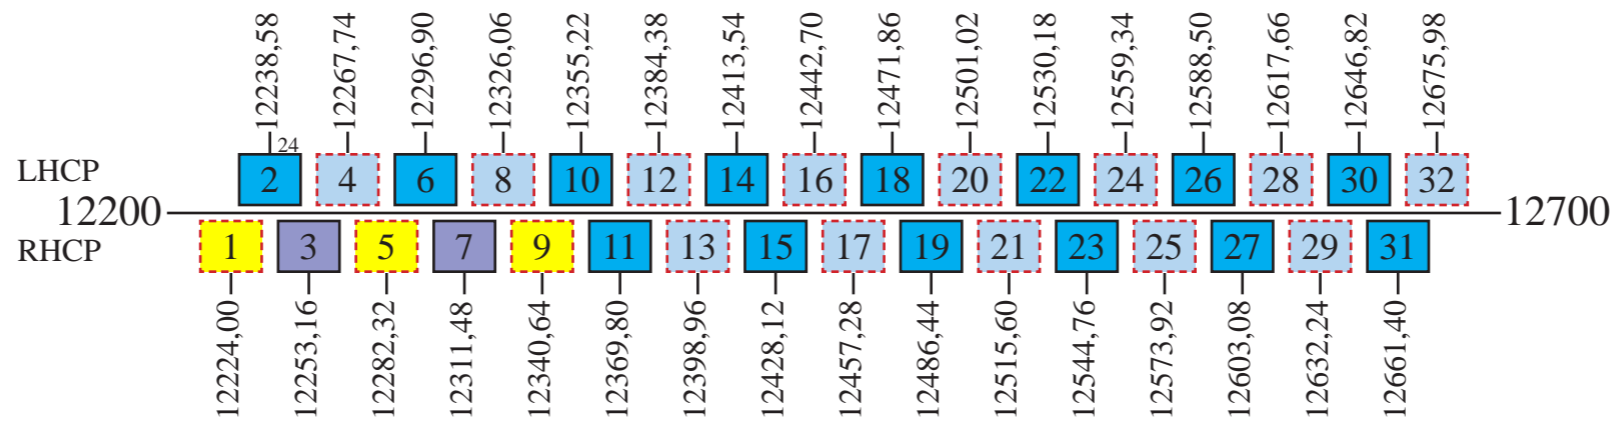

Echostar 8

Frequency Plan

Uplink

Downlink

Beam	Channels
1 (16)	9
2 (PR)	9
3	1, 3
4	5, 7
5	1
6 (26)	7, 9
7 (27)	3
8 (28)	7
9	7
10 (30)	1, 3, 5
11	1, 3, 5
12 (17)	9
13	1, 3, 5
14 (34)	1, 3, 5
15 (35)	5, 7

- Switchable High Power Mode
- Conus
- Conus or Mexico
- Conus or Spots
- Conus or Mexico or Spots

Command 1: 17799,00 R Global
 Command 2: 14001,00 R Global
 Command 3: 14003,00 R Global
 Telemetry 1: 12206,00 L Global
 Telemetry 2: 12207,00 L Global