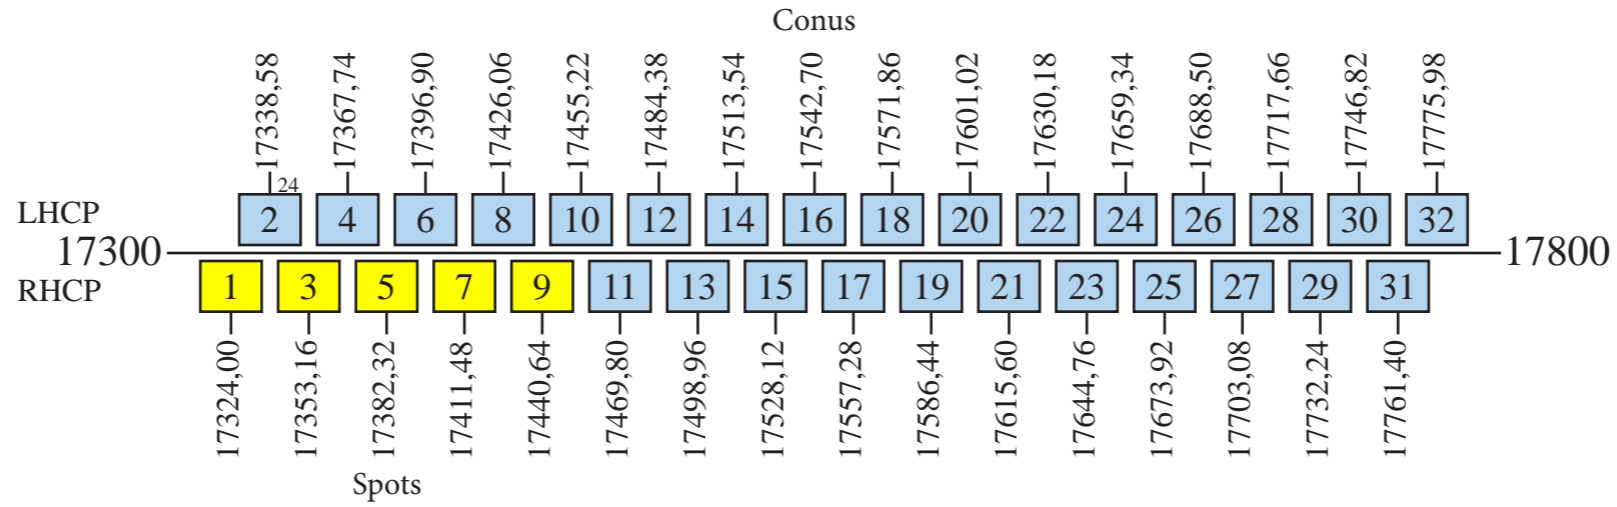

Echostar 7

Frequency Plan

Uplink

Downlink

Beam	Channels
1	9
2	9
3	1, 3
4	5, 7
5	1, 3
6	5, 7
7	9
8	9
9	1, 3
10	5, 7
11	5, 7
12	9
13	1, 3
14	5, 7
15	1, 3

Telemetry 1: 12204,00 V
Telemetry 2: 12697,50 V