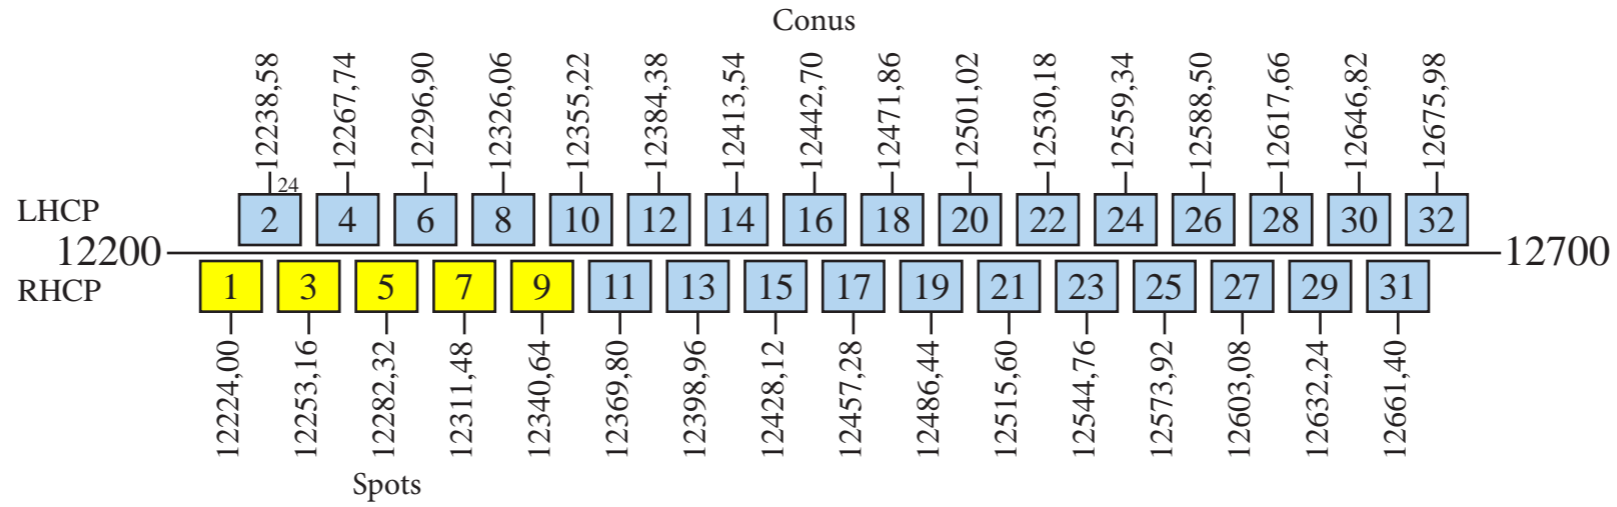

Echostar 7

Frequency Plan

Uplink

Downlink

Beam	Channels
1	9
2	9
3	1, 3
4	5, 7
5	1, 3
6	5, 7
7	9
8	9
9	1, 3
10	5, 7
11	5, 7
12	9
13	1, 3
14	5, 7
15	1, 3

Telemetry 1: 12204,00 V
Telemetry 2: 12697,50 V