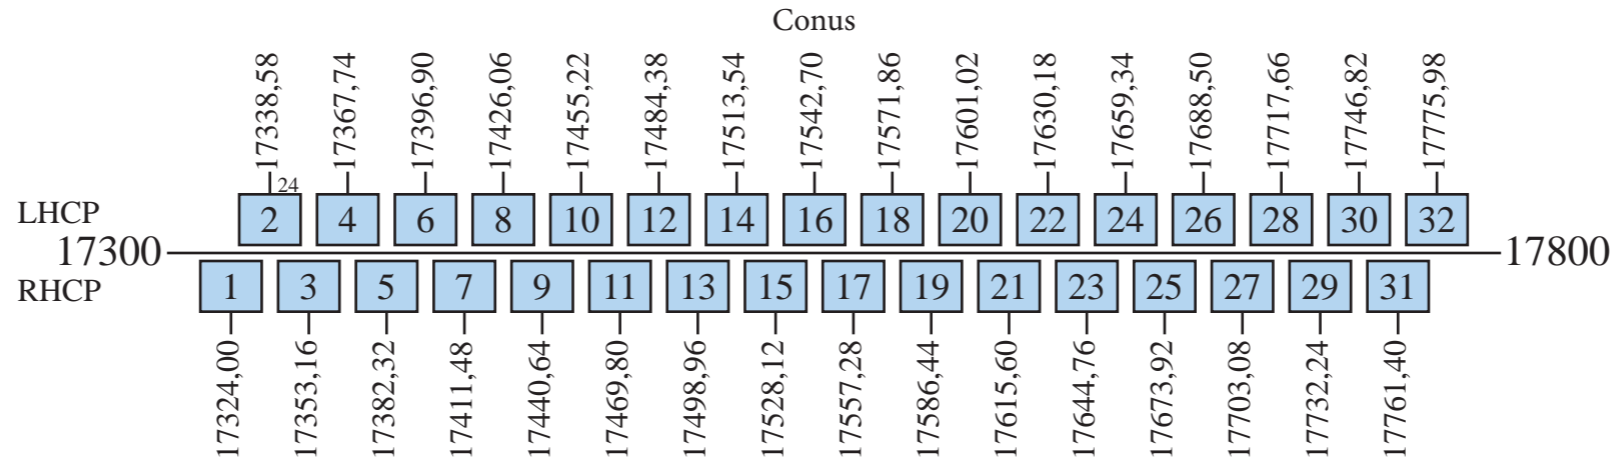

Echostar 6

Frequency Plan

Uplink

Downlink

Command 1: 17305,00 L Conus
Telemetry 1: 12203,00 L Conus
Telemetry 2: 12204,00 L Conus