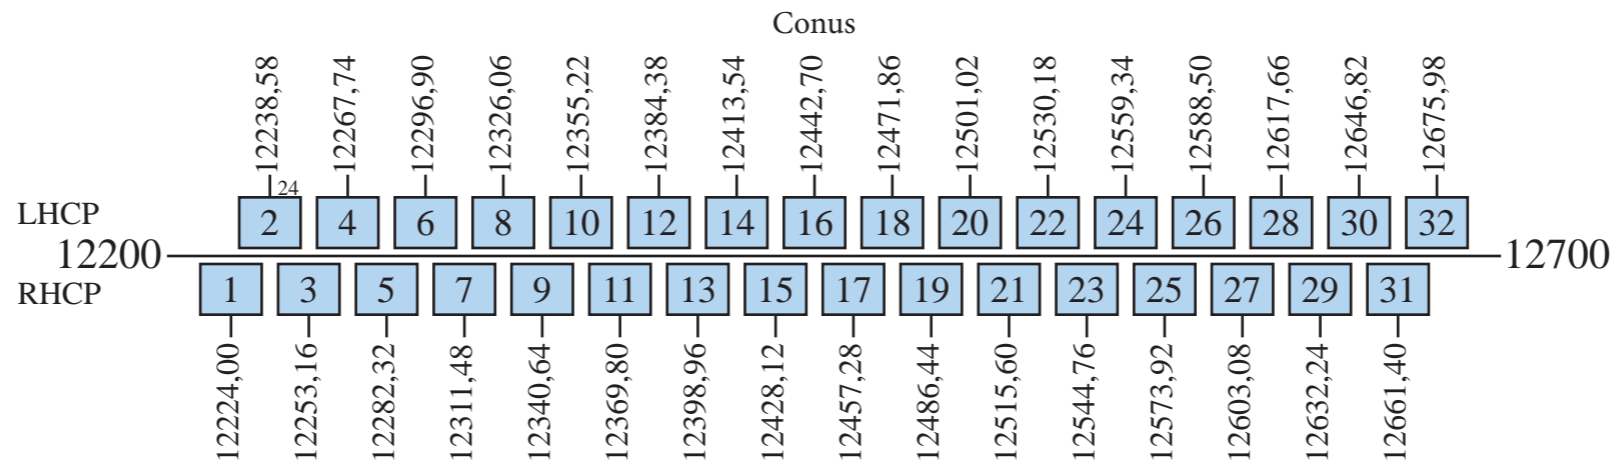

Echostar 6

Frequency Plan

Uplink

Downlink

Command 1: 17305,00 L Conus
Telemetry 1: 12203,00 L Conus
Telemetry 2: 12204,00 L Conus