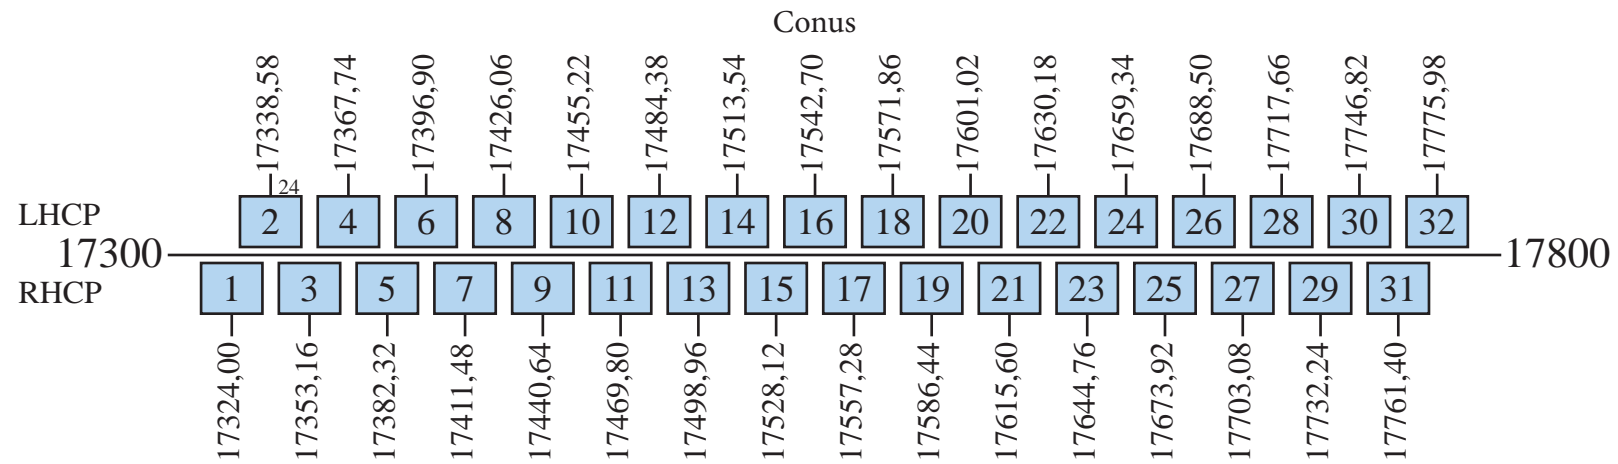

Echostar 5

Frequency Plan

Uplink

Downlink

Command 1: 17301,50 L
Telemetry 1: 12201,00 L
Telemetry 2: 12202,00 L