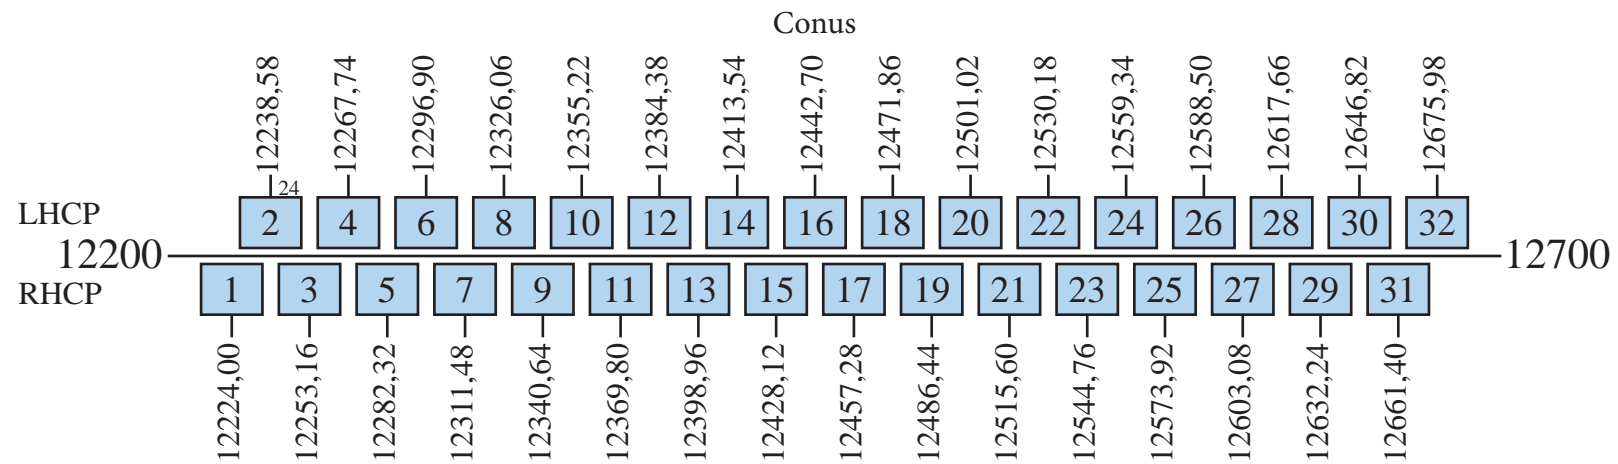

Echostar 5

Frequency Plan

Uplink

Downlink

Command 1: 17301,50 L
Telemetry 1: 12201,00 L
Telemetry 2: 12202,00 L