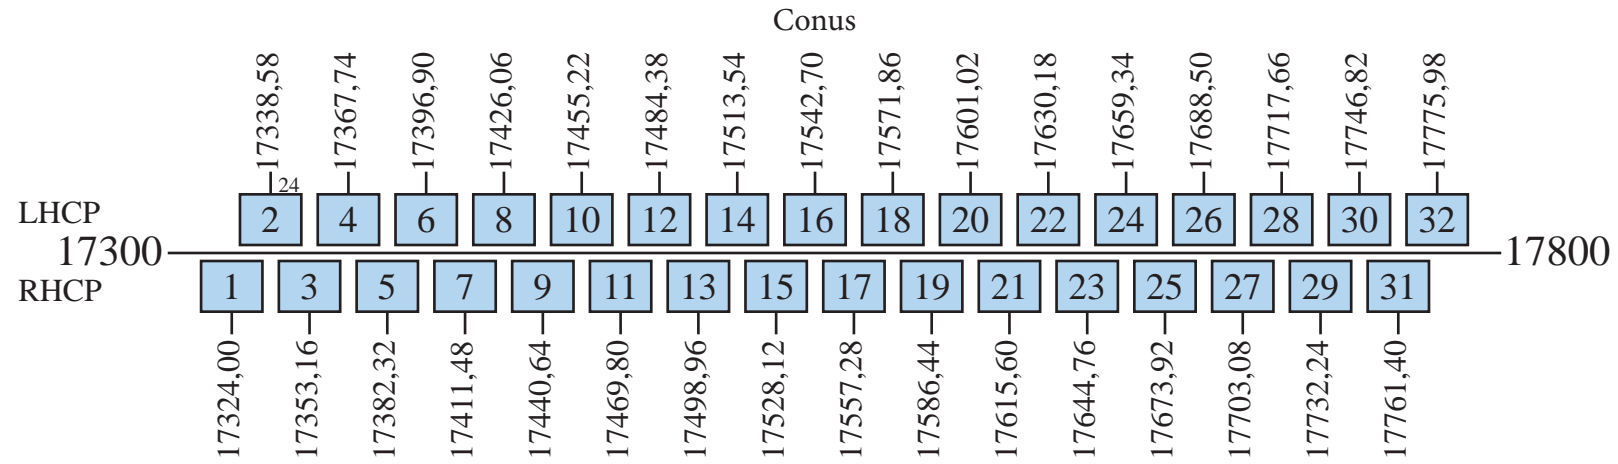

Echostar 4

Frequency Plan

Uplink

Downlink

Command 1: 17308,00 V
Telemetry 1: 12200,50 V
Telemetry 2: 12202,50 V
Telemetry 3: 12698,50 V