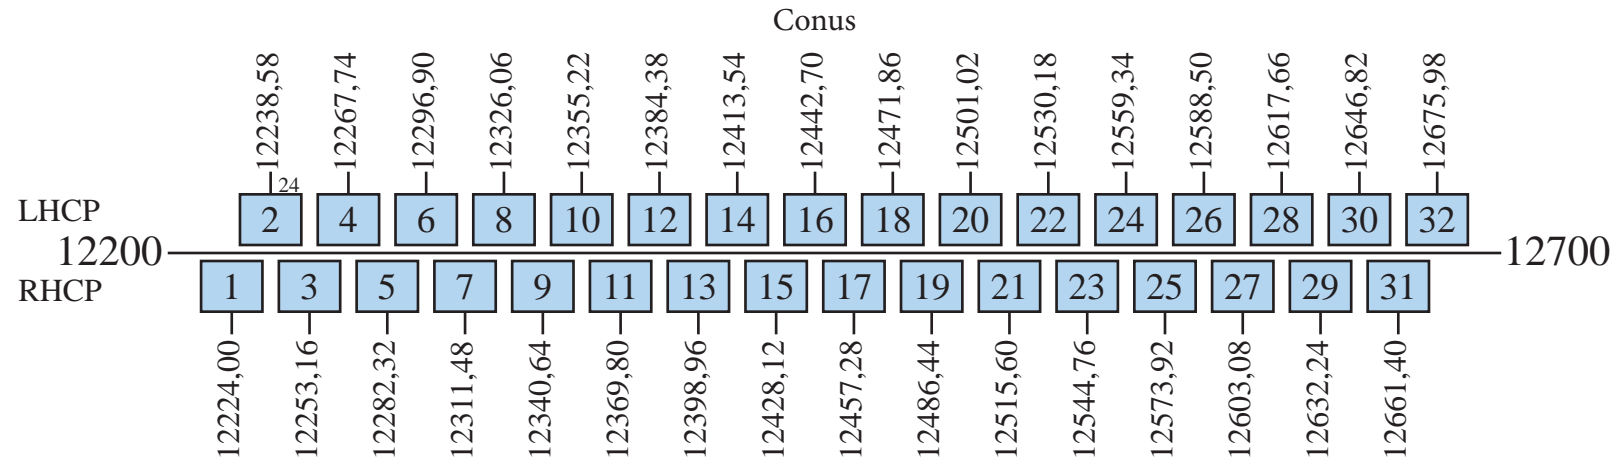

Echostar 4

Frequency Plan

Uplink

Downlink

Command 1: 17308,00 V
Telemetry 1: 12200,50 V
Telemetry 2: 12202,50 V
Telemetry 3: 12698,50 V