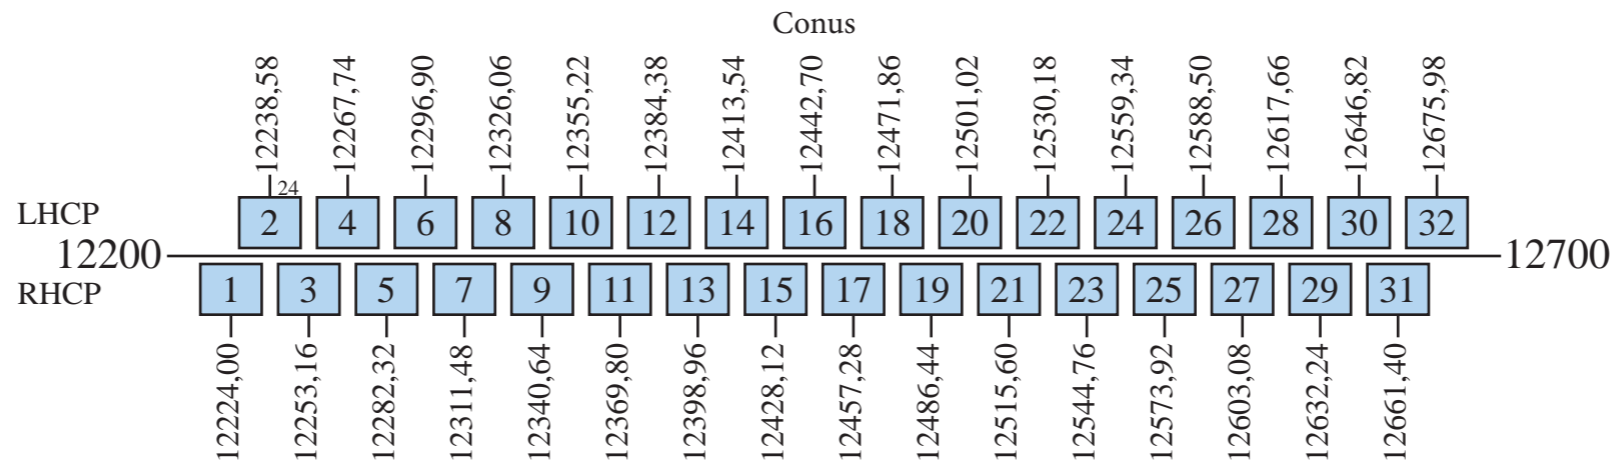

Echostar 3

Frequency Plan

Uplink

Downlink

Command 1: 17301,50
Telemetry 1: 12200,50
Telemetry 2: 12203,00
Telemetry 3: 12699,00