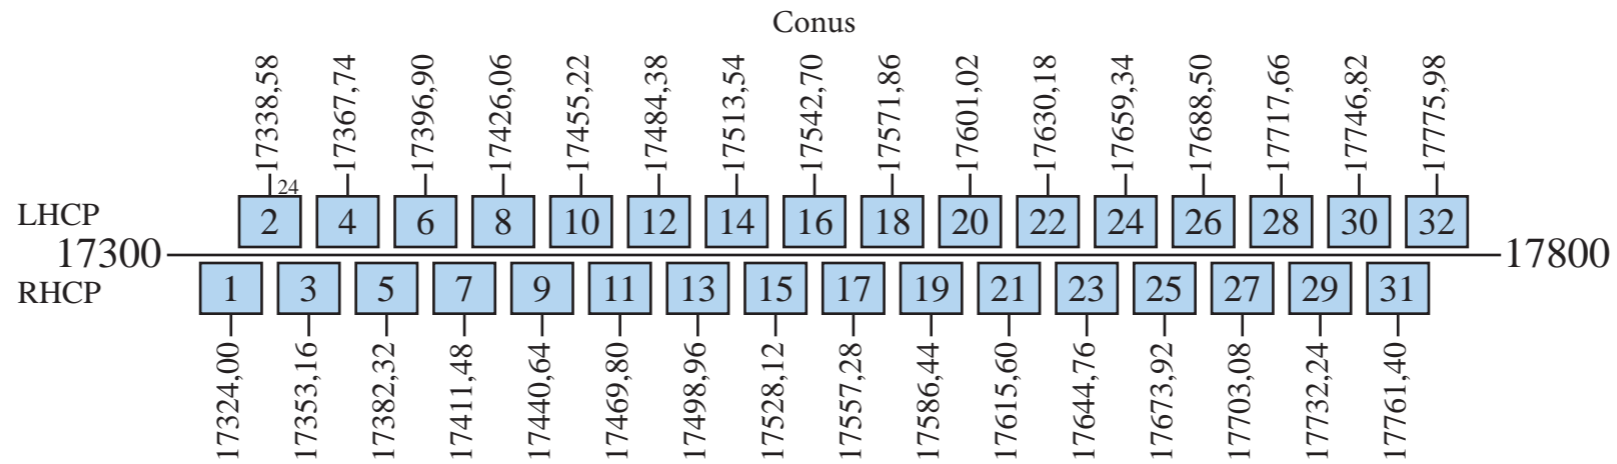

Echostar 3

Frequency Plan

Uplink

Downlink

Command 1: 17301,50
Telemetry 1: 12200,50
Telemetry 2: 12203,00
Telemetry 3: 12699,00