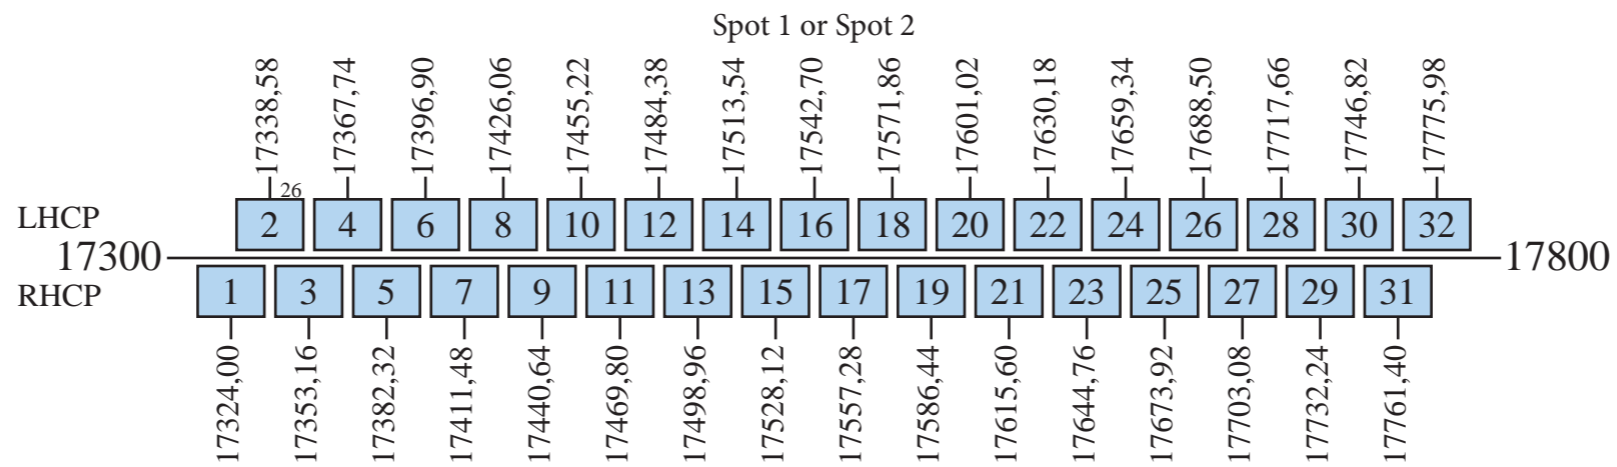

# Echostar 23

## Frequency Plan

### Downlink

Command 1: 17791,00 R Global/Omni  
Command 2: 17305,00 L Global/Omni  
Telemetry 1: 12207,00 L Global/Omni  
Telemetry 2: 12208,00 L Global/Omni