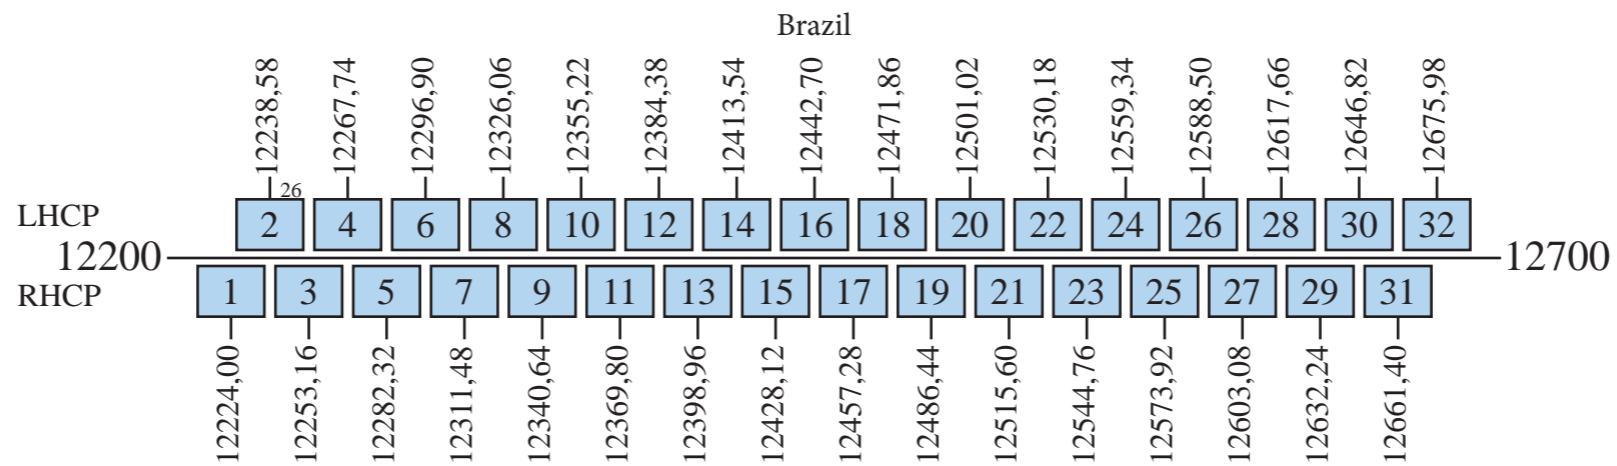

# Echostar 23

## Frequency Plan

### Downlink

Command 1: 17791,00 R Global/Omni  
Command 2: 17305,00 L Global/Omni  
Telemetry 1: 12207,00 L Global/Omni  
Telemetry 2: 12208,00 L Global/Omni