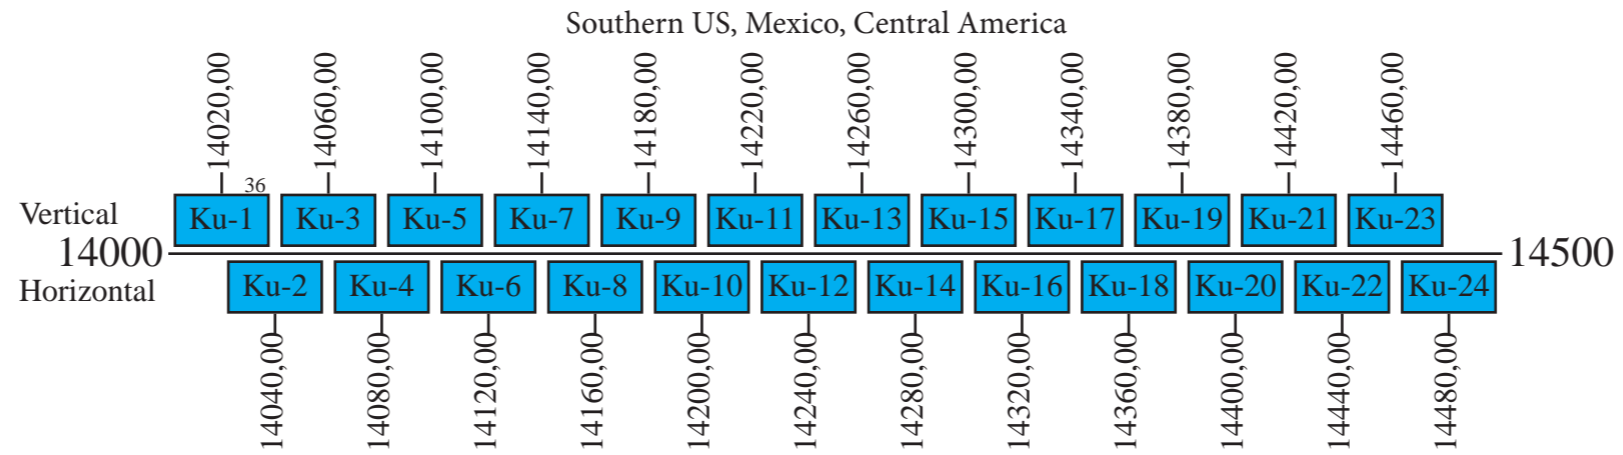

Sky Mexico 1

Frequency Plan Ku-Band

Uplink

Downlink

Command 1: 14001,00 H or L
 Command 2: 14496,50 V or L
 Telemetry 1: 11700,75 V or R
 Telemetry 2: 11702,25 V or R
 Beacon 1: 12199,00 H

Sky Mexico 1

Frequency Plan R-Band