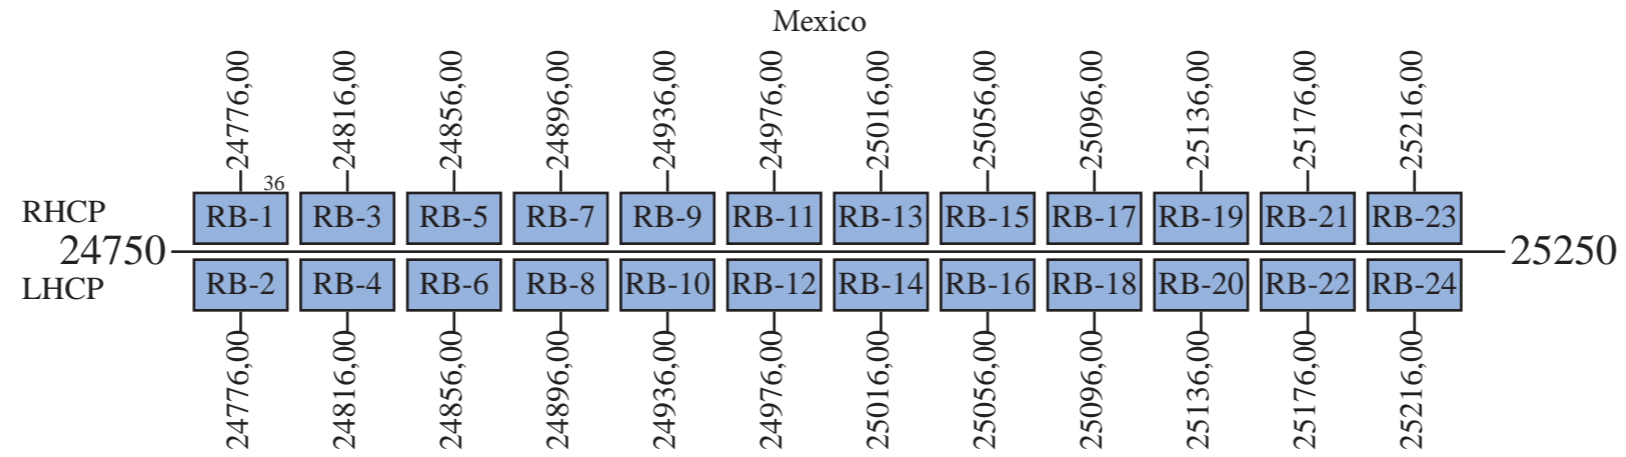

Sky Mexico 1

Frequency Plan R-Band

Uplink