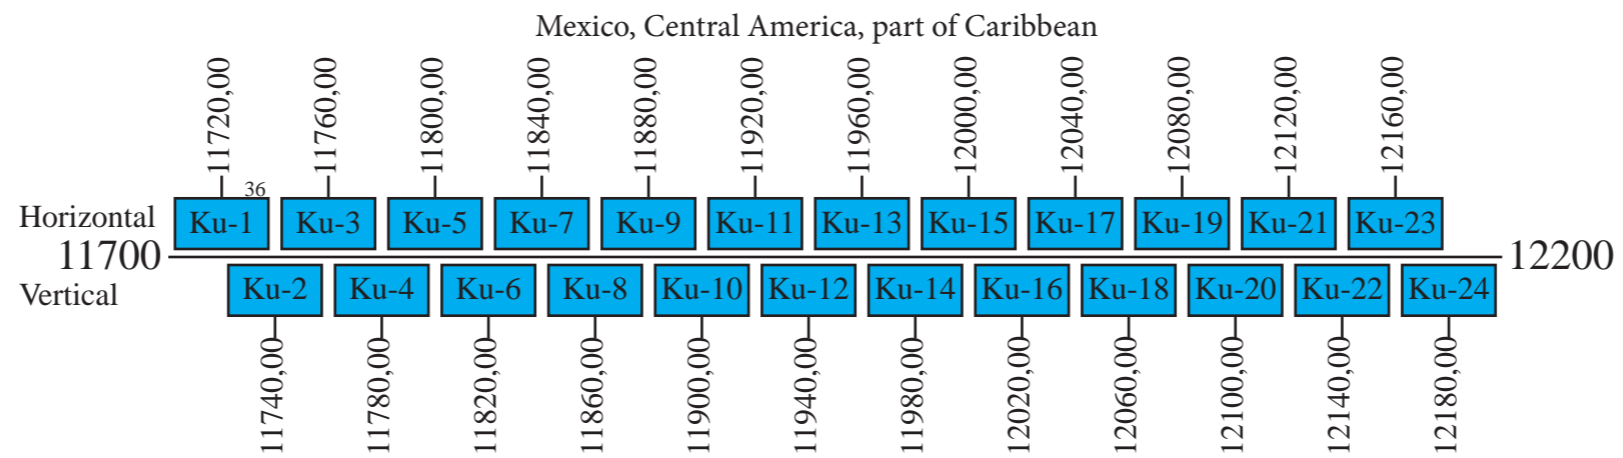

Sky Mexico 1

Frequency Plan Ku-Band

Uplink

Downlink

Command 1: 14001,00 H or L
 Command 2: 14496,50 V or L
 Telemetry 1: 11700,75 V or R
 Telemetry 2: 11702,25 V or R
 Beacon 1: 12199,00 H

Sky Mexico 1

Frequency Plan R-Band