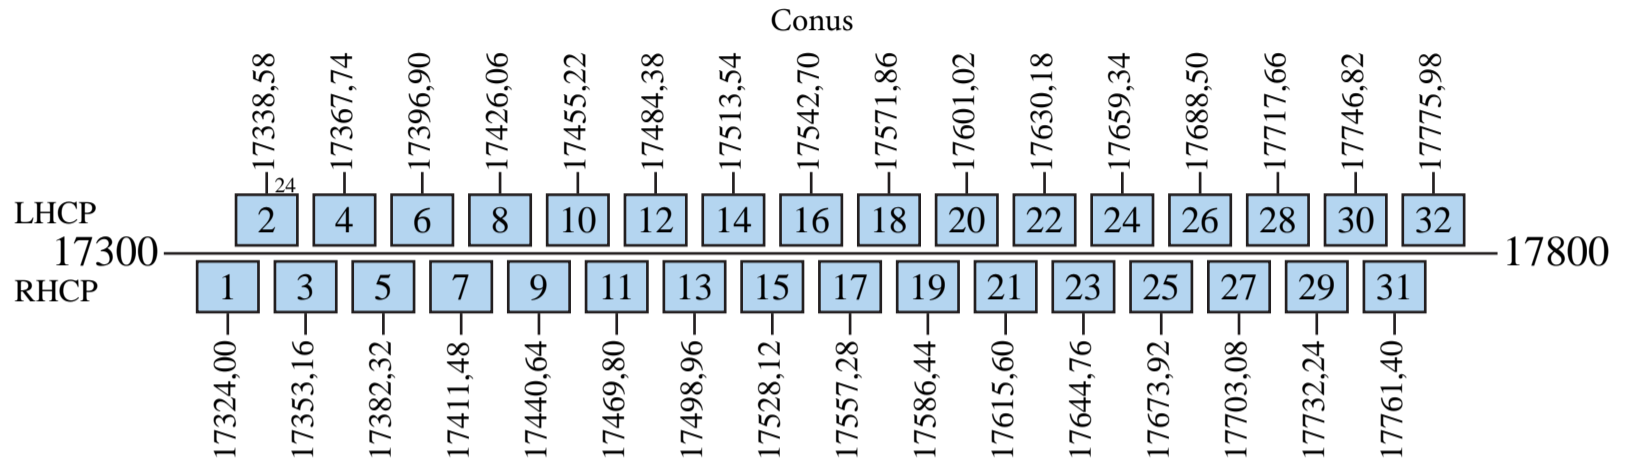

DirecTV 8

Frequency Plan Ku-Band

Uplink

Downlink

Command 1: 14003,00 R
 Command 2: 14497,00 R
 Command 3: 17307,00 L
 Telemetry 1: 12303,25 L
 Telemetry 2: 12303,75 L

DirecTV 8 Frequency Plan Ka-Band

Uplink

Atlanta

New York

Seattle

Castle Rock

Downlink

Kansas City

Los Angeles

Kansas City