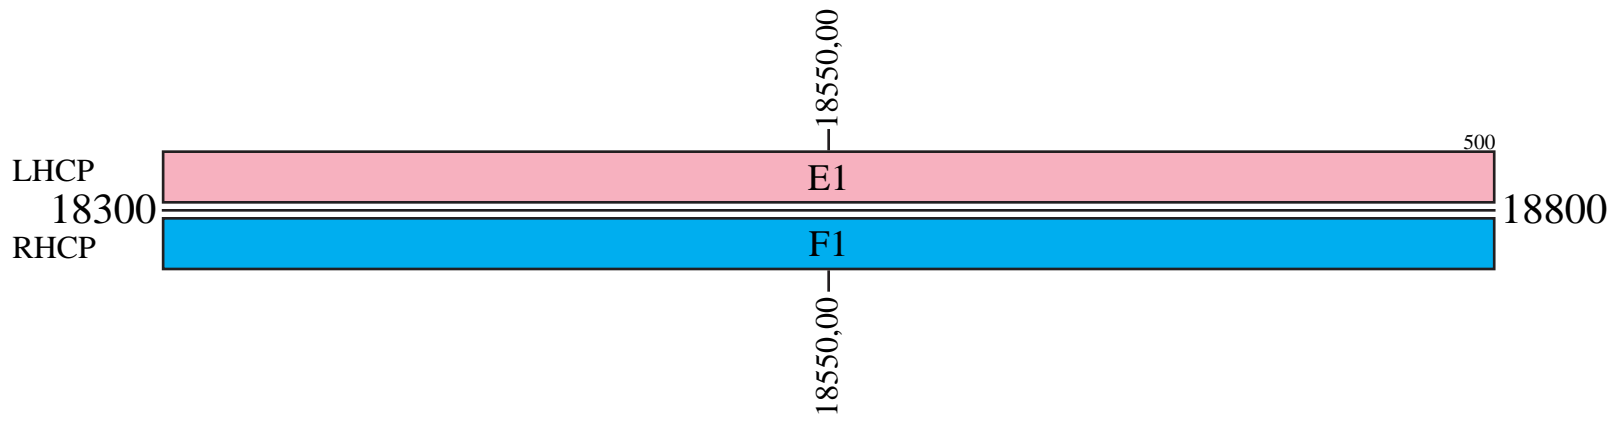

Downlink

Kansas City