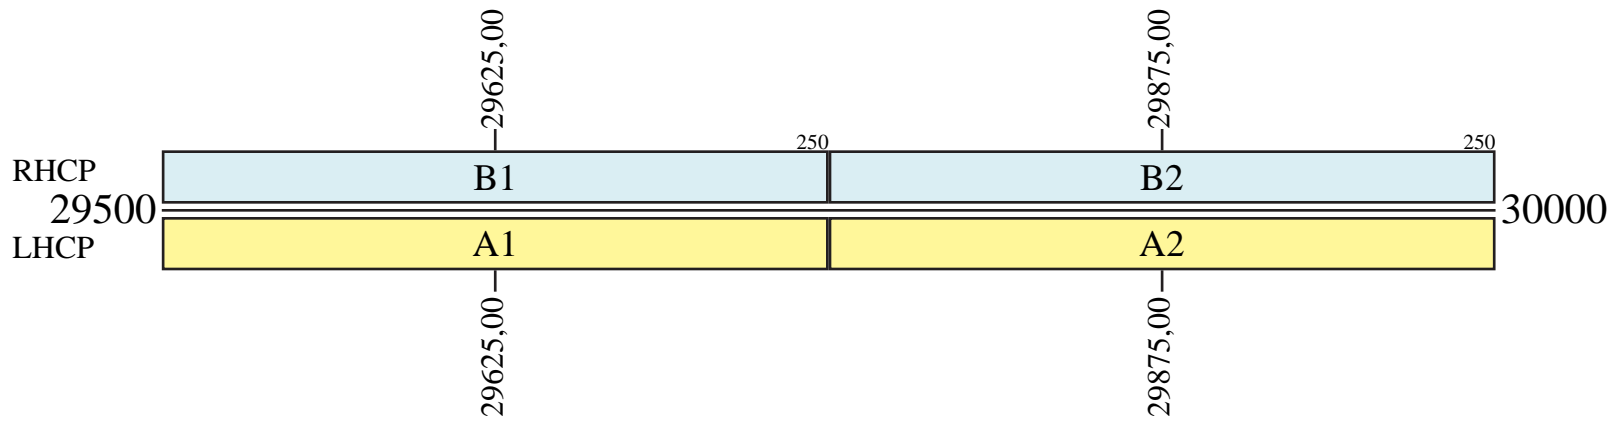

New York

Seattle