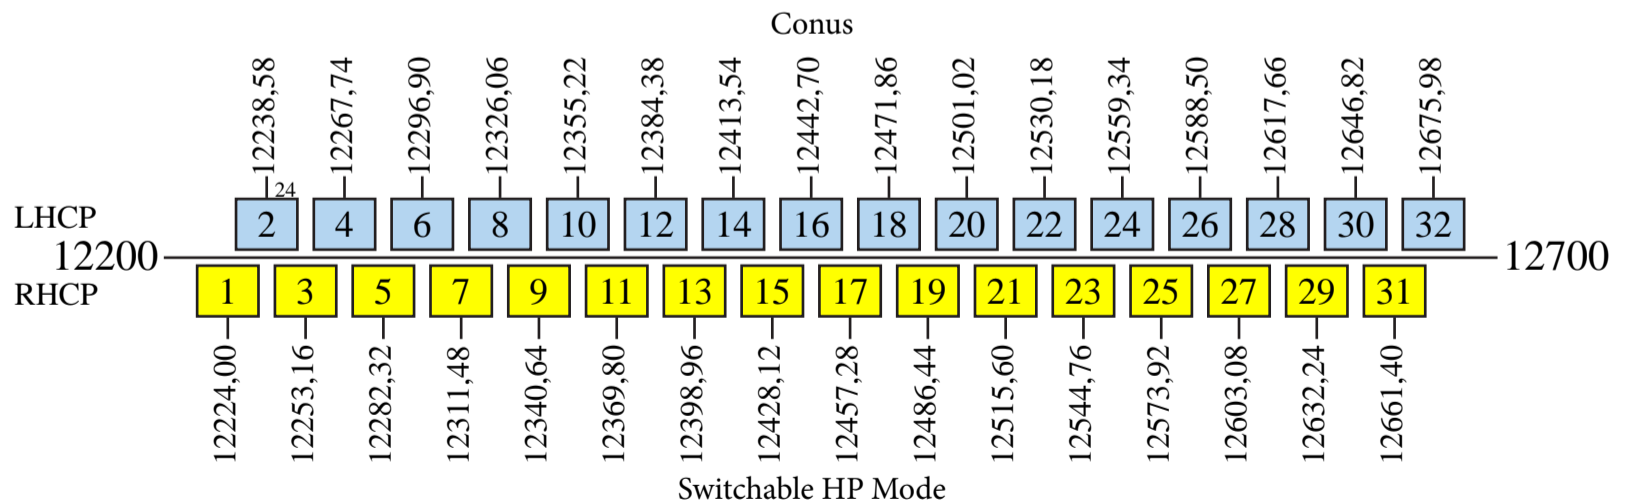

DirecTV 8

Frequency Plan Ku-Band

Uplink

Downlink

Command 1: 14003,00 R
 Command 2: 14497,00 R
 Command 3: 17307,00 L
 Telemetry 1: 12303,25 L
 Telemetry 2: 12303,75 L

DirecTV 8 Frequency Plan Ka-Band

Uplink

Atlanta

New York

Seattle

Castle Rock

Downlink

Kansas City

Los Angeles

Kansas City