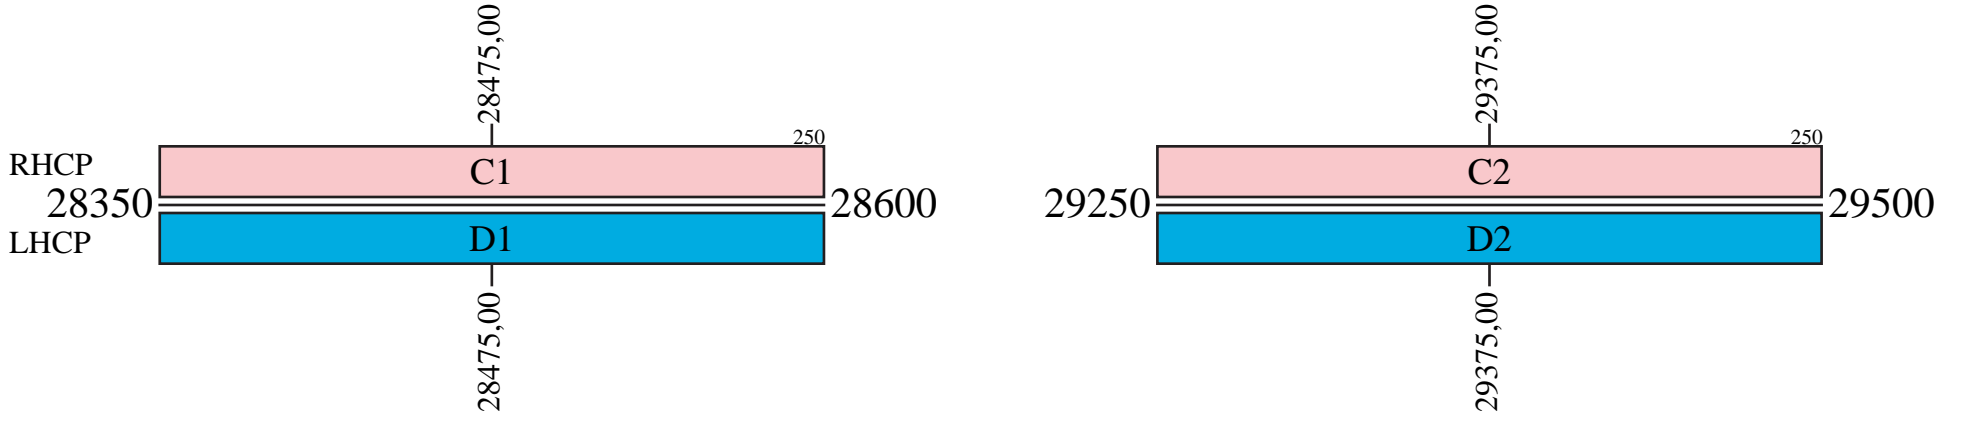

DirecTV 8 Frequency Plan Ka-Band

Uplink

Atlanta