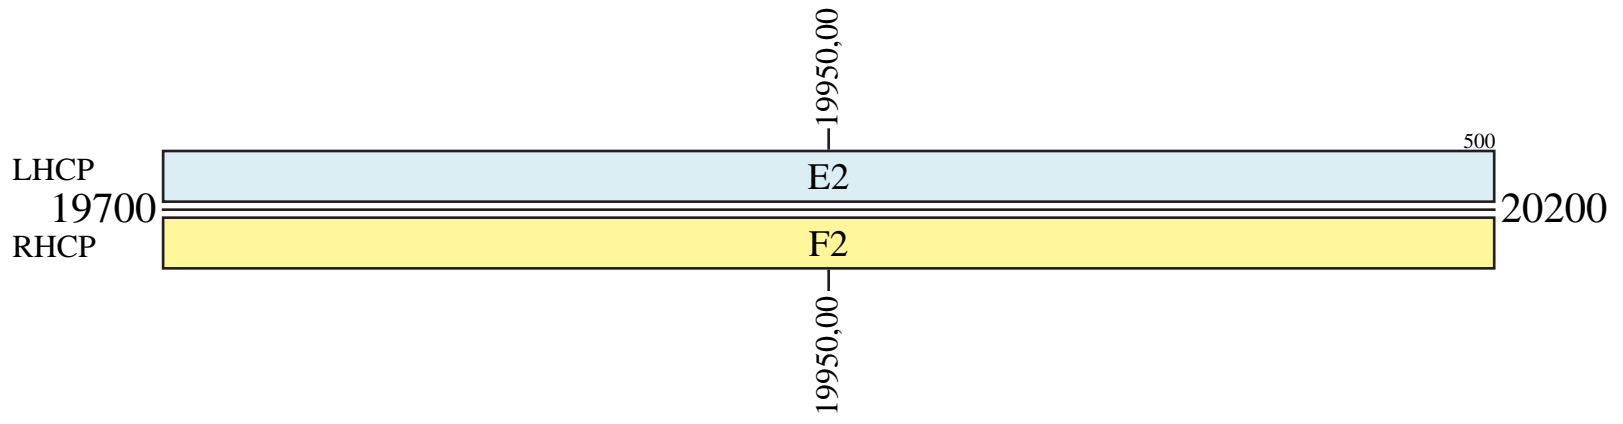

Los Angeles

Kansas City