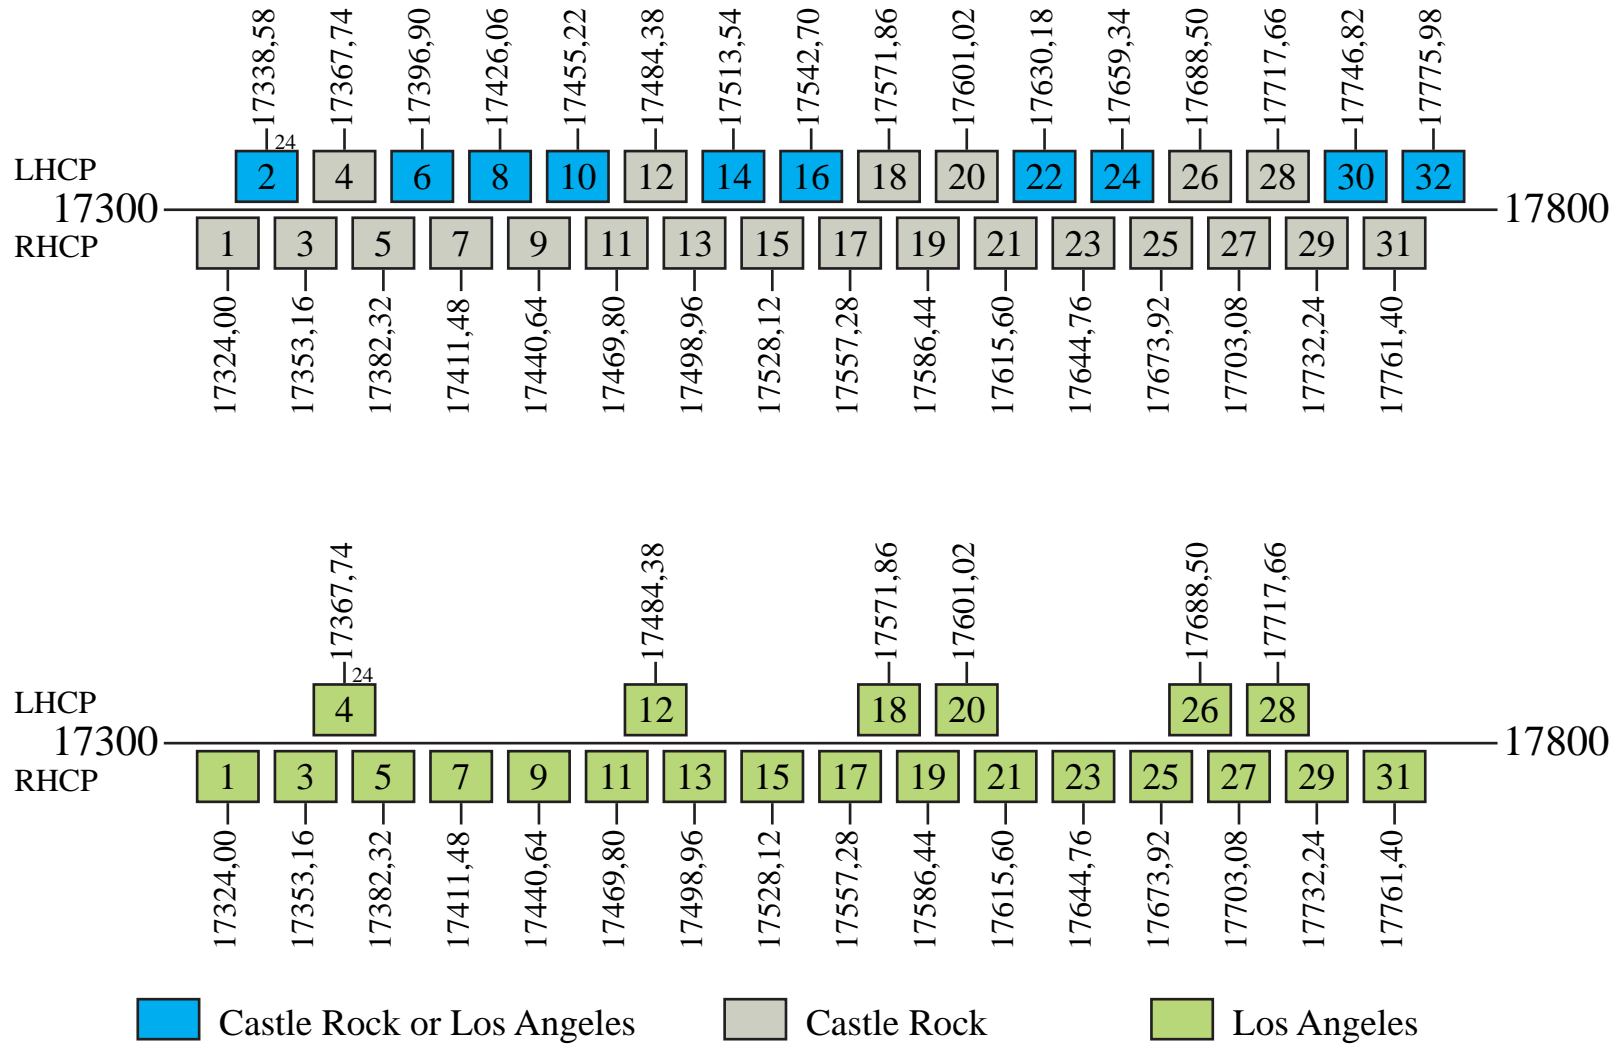

DirecTV 7S

Frequency Plan

Uplink

Downlink

Channel 26,27,28 are also available as National Channels

- Command 1a: 17795,50 R
- Command 1b: 14497,00 R
- Command 2a: 17795,50 R
- Command 2b: 14003,00 R
- Command 3a: 17797,50 R
- Command 3b: 17300,50 R
- Telemetry 1a: 12695,50 R
- Telemetry 1b: 12698,75 R
- Telemetry 2a: 12696,50 R
- Telemetry 2b: 12699,75 R

Spot Beam Interconnectivity at 101°W			
Beam	Downlink Ch.	Uplink Ch.	Uplink Site
1	28	27	Castle Rock
2	28	29	Castle Rock
3	20	21	Los Angeles
3	28	29	Los Angeles
4	28	31	Castle Rock
5	18	18	Castle Rock
5	28	28	Castle Rock
6	18	7	Castle Rock
6	28	17	Castle Rock
7	28	31	Los Angeles
8	28	27	Los Angeles
9	4	5	Castle Rock
9	12	13	Castle Rock
10	18	7	Los Angeles
10	28	17	Los Angeles
11	18	18	Los Angeles
11	28	28	Los Angeles
12	4	4	Castle Rock
12	12	12	Castle Rock
12	20	20	Castle Rock
13	4	3	Castle Rock
13	12	11	Castle Rock
13	20	19	Castle Rock
14	4	3	Los Angeles
14	12	11	Los Angeles
14	20	19	Los Angeles
15	12	13	Los Angeles
15	26	15	Los Angeles
16	12	1	Castle Rock
16	20	9	Castle Rock
17	20	23	Castle Rock
18	12	1	Los Angeles
18	20	9	Los Angeles
19	20	23	Los Angeles
20	4	4	Los Angeles
20	12	12	Los Angeles
20	20	20	Los Angeles
21	18	21	Castle Rock
21	26	15	Castle Rock
22	26	25	Castle Rock
23	26	26	Castle Rock
24	4	5	Los Angeles
25	26	26	Los Angeles
26	26	25	Los Angeles