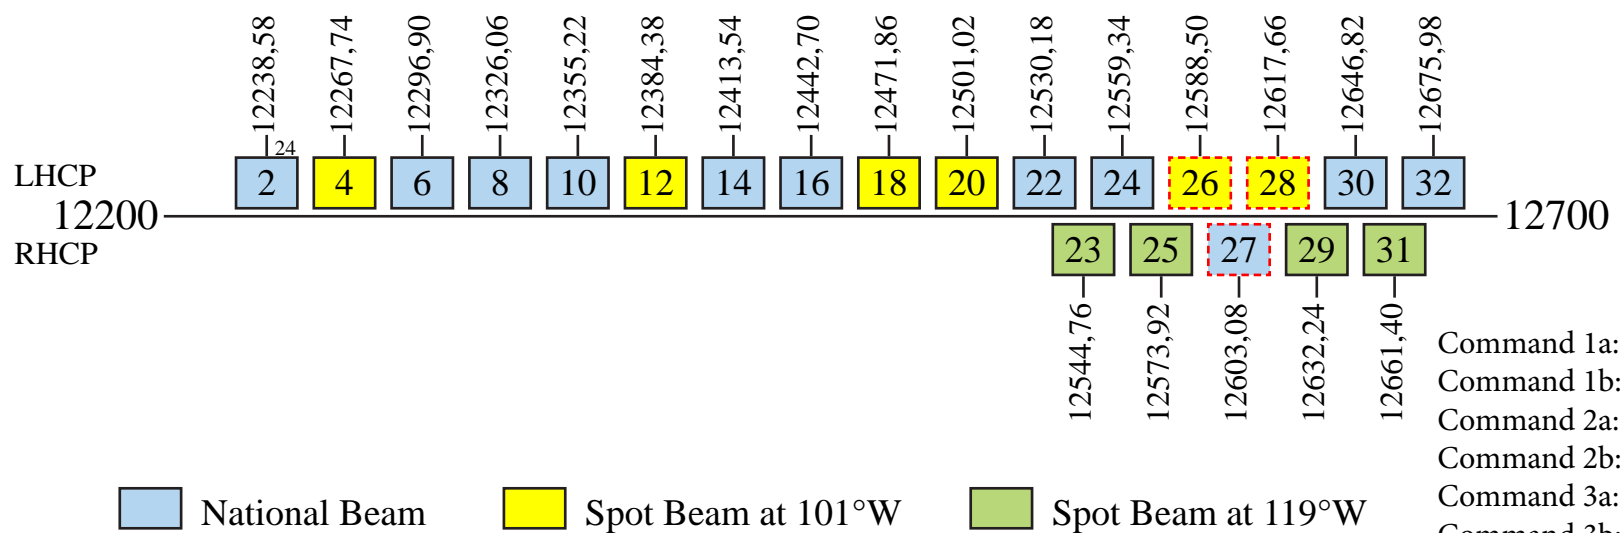

DirecTV 7S

Frequency Plan

Uplink

Downlink

Channel 26,27,28 are also available as National Channels

- Command 1a: 17795,50 R
- Command 1b: 14497,00 R
- Command 2a: 17795,50 R
- Command 2b: 14003,00 R
- Command 3a: 17797,50 R
- Command 3b: 17300,50 R
- Telemetry 1a: 12695,50 R
- Telemetry 1b: 12698,75 R
- Telemetry 2a: 12696,50 R
- Telemetry 2b: 12699,75 R

Spot Beam Interconnectivity at 101°W			
Beam	Downlink Ch.	Uplink Ch.	Uplink Site
1	28	27	Castle Rock
2	28	29	Castle Rock
3	20	21	Los Angeles
3	28	29	Los Angeles
4	28	31	Castle Rock
5	18	18	Castle Rock
5	28	28	Castle Rock
6	18	7	Castle Rock
6	28	17	Castle Rock
7	28	31	Los Angeles
8	28	27	Los Angeles
9	4	5	Castle Rock
9	12	13	Castle Rock
10	18	7	Los Angeles
10	28	17	Los Angeles
11	18	18	Los Angeles
11	28	28	Los Angeles
12	4	4	Castle Rock
12	12	12	Castle Rock
12	20	20	Castle Rock
13	4	3	Castle Rock
13	12	11	Castle Rock
13	20	19	Castle Rock
14	4	3	Los Angeles
14	12	11	Los Angeles
14	20	19	Los Angeles
15	12	13	Los Angeles
15	26	15	Los Angeles
16	12	1	Castle Rock
16	20	9	Castle Rock
17	20	23	Castle Rock
18	12	1	Los Angeles
18	20	9	Los Angeles
19	20	23	Los Angeles
20	4	4	Los Angeles
20	12	12	Los Angeles
20	20	20	Los Angeles
21	18	21	Castle Rock
21	26	15	Castle Rock
22	26	25	Castle Rock
23	26	26	Castle Rock
24	4	5	Los Angeles
25	26	26	Los Angeles
26	26	25	Los Angeles