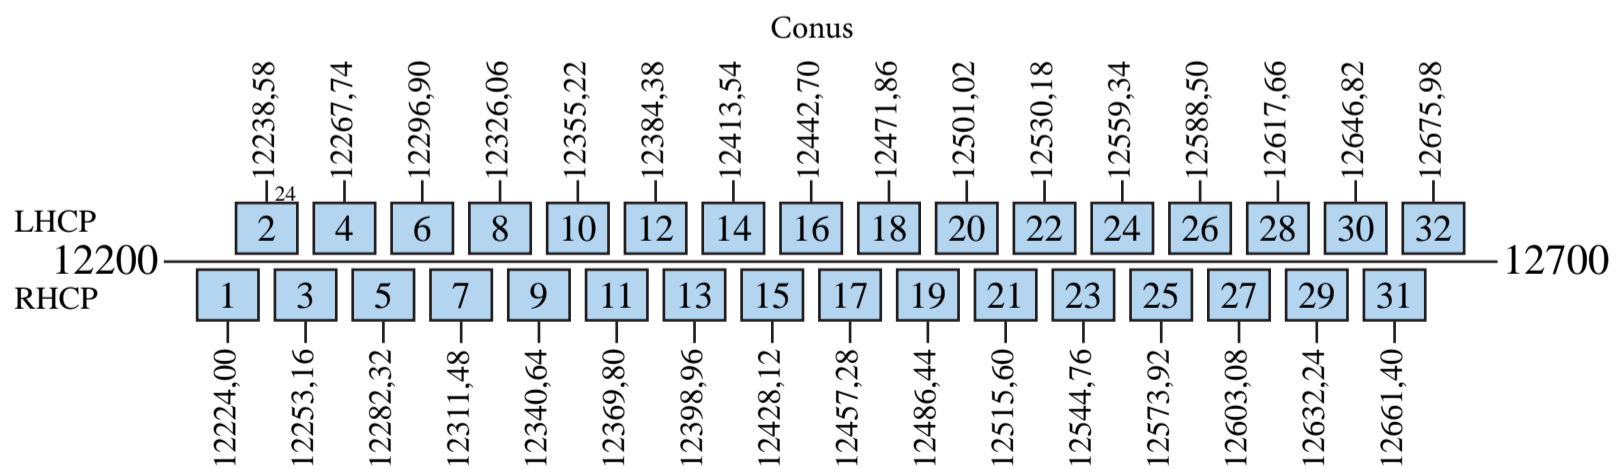

DirecTV 5

Frequency Plan

Uplink

Downlink

Command 1: 17301,00 L
Command 2: 17305,00 L
Telemetry 1: 12201,00 L
Telemetry 2: 12202,00 L