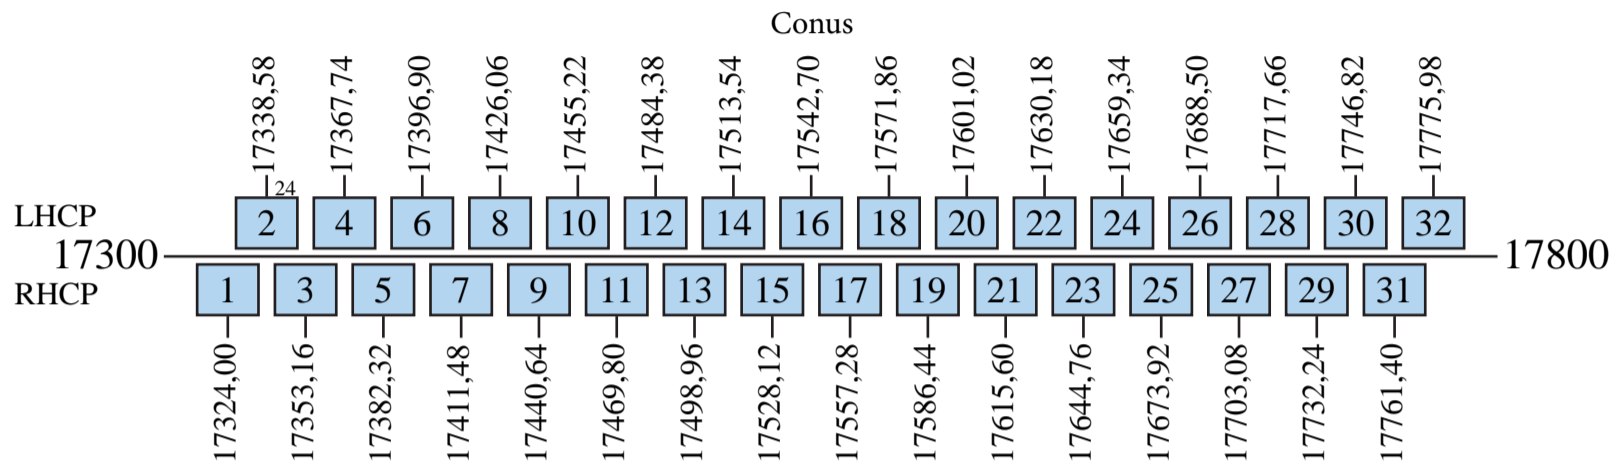

DirecTV 5

Frequency Plan

Uplink

Downlink

Command 1: 17301,00 L
Command 2: 17305,00 L
Telemetry 1: 12201,00 L
Telemetry 2: 12202,00 L