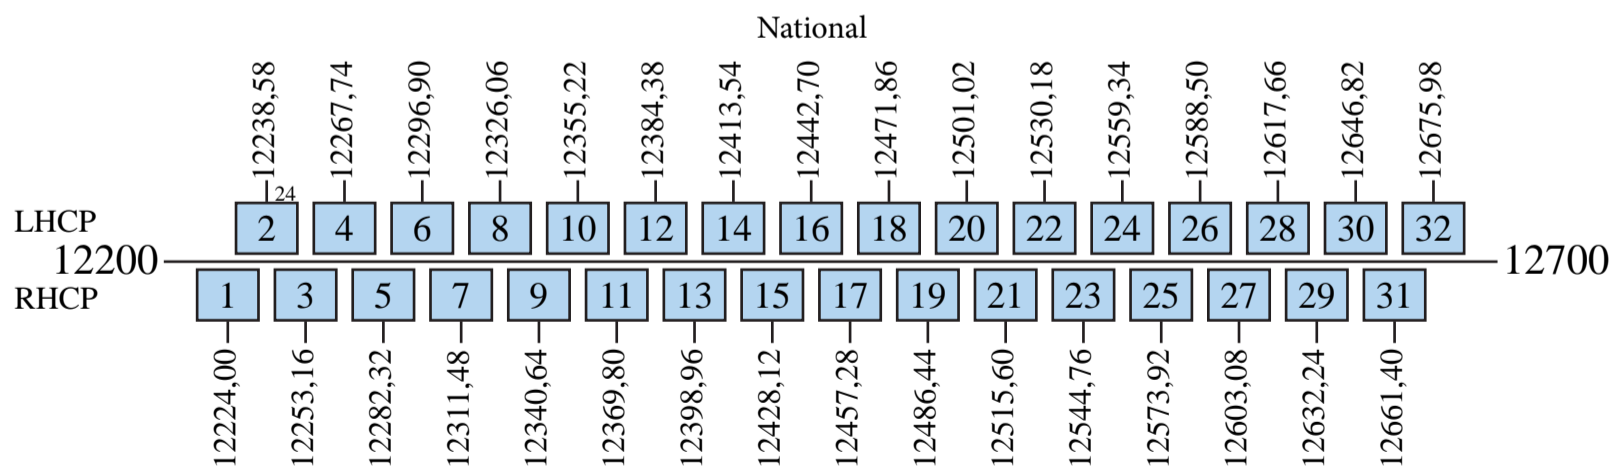

DirecTV 1R

Frequency Plan

Uplink

Downlink

Command 1: 17305,00 R
Telemetry 1: 12699,25 R
Telemetry 2: 12698,25 L