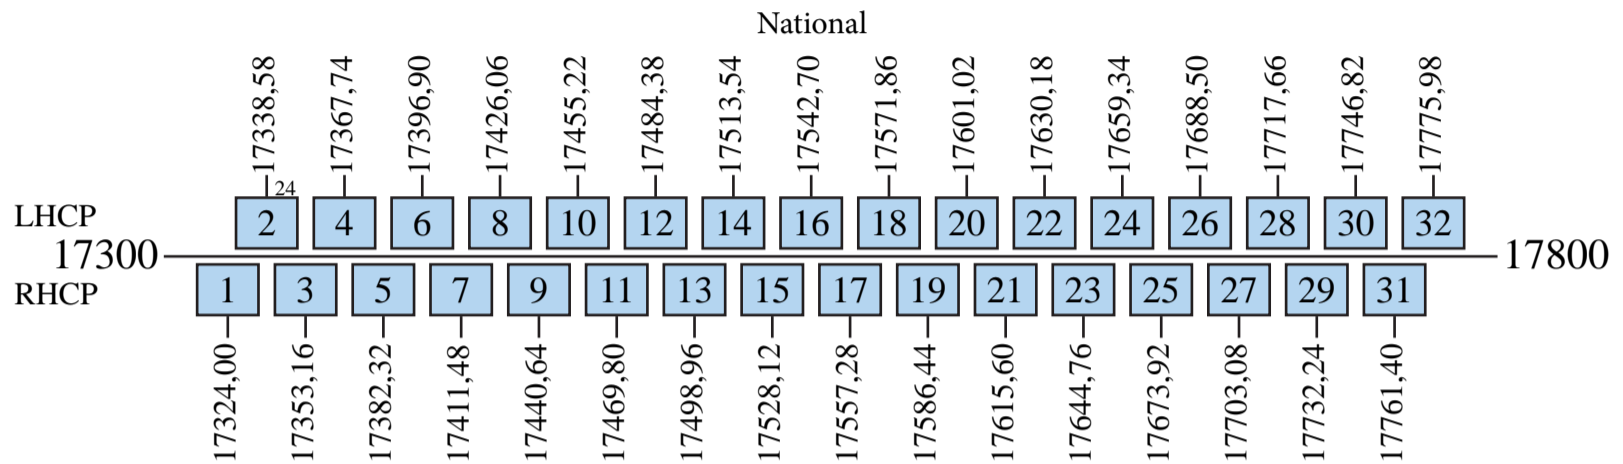

DirecTV 1R

Frequency Plan

Uplink

Downlink

Command 1: 17305,00 R
Telemetry 1: 12699,25 R
Telemetry 2: 12698,25 L