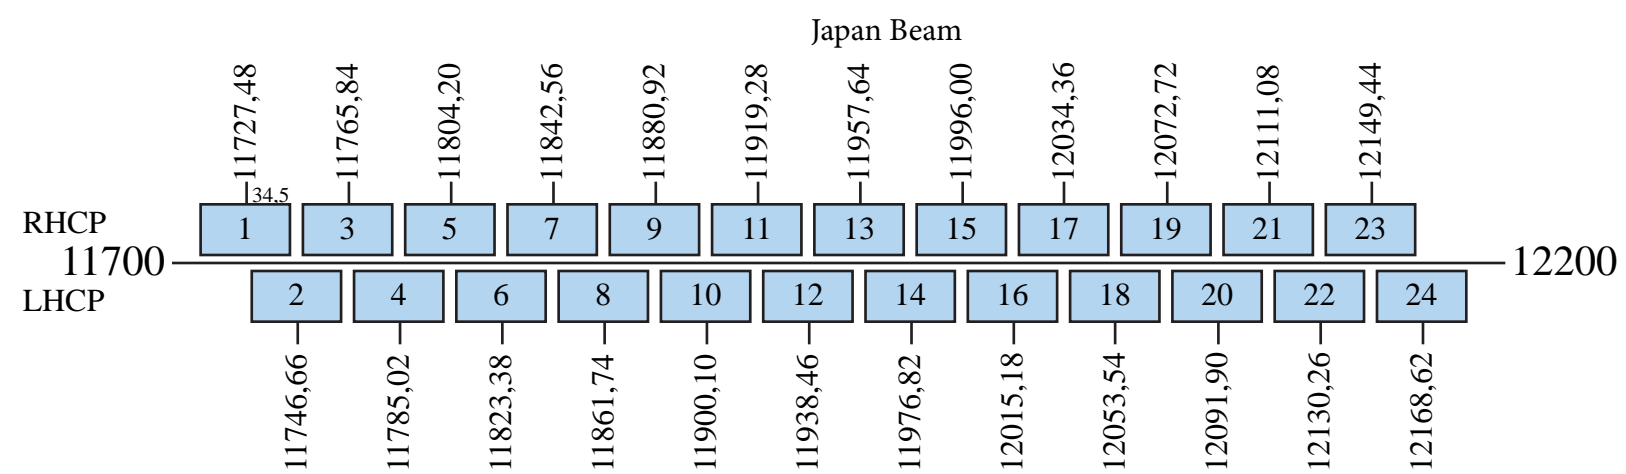

BSAT 4B

Frequency Plan

Uplink

Downlink

Command 1: 17300,80
Command 2: 17303,60
Command 3: 17305,00
Telemetry 1: 11704,30 LHCP
Telemetry 2: 11705,70
Telemetry 3: 11708,50 LHCP