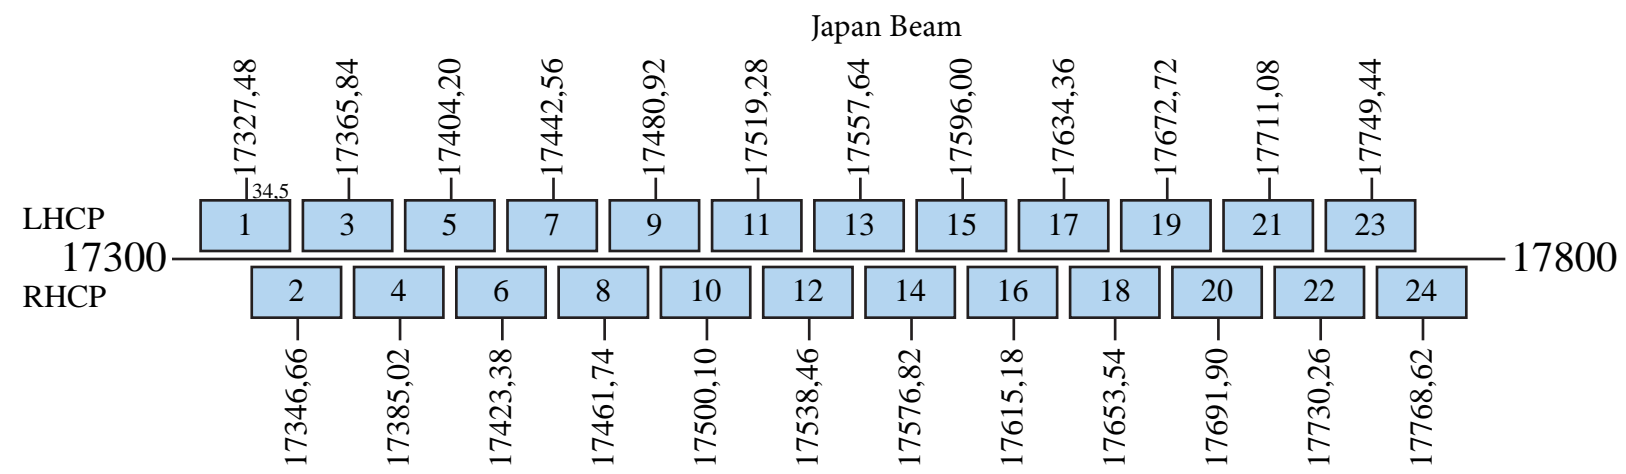

BSAT 4B

Frequency Plan

Uplink

Downlink

Command 1: 17300,80
Command 2: 17303,60
Command 3: 17305,00
Telemetry 1: 11704,30 LHCP
Telemetry 2: 11705,70
Telemetry 3: 11708,50 LHCP