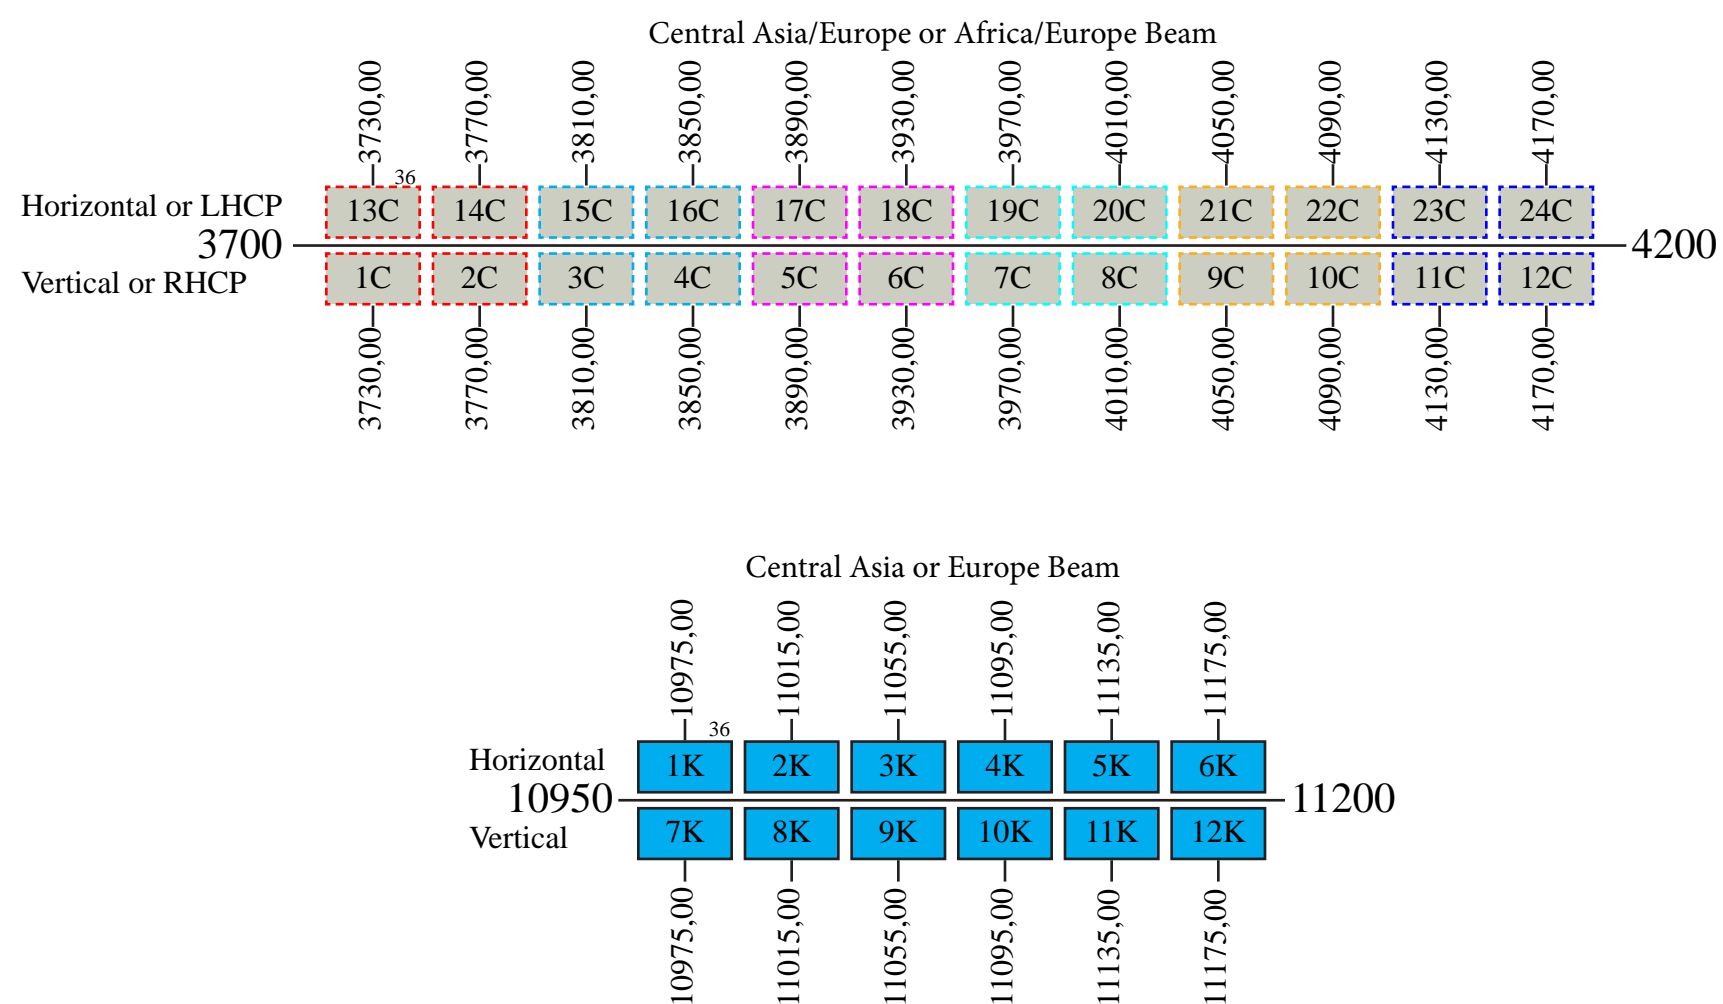

AzerSpace 1/AfricaSat-1A

Frequency Plan

Uplink

Downlink

Note: Uplink channels are block-switchable in groups of 4 between (Central Asia/Europe - Circular Polarization) and (Africa/Europe - Linear Polarization) beam and downlink channels are switchable between (Central Asia /Europe - Circular Polarization) and (Africa/Europe - Linear Polarization) beam

Telemetry 1: 4195,00 L
Telemetry 2: 4196,30 L
Beacon 1: 10950,10 L