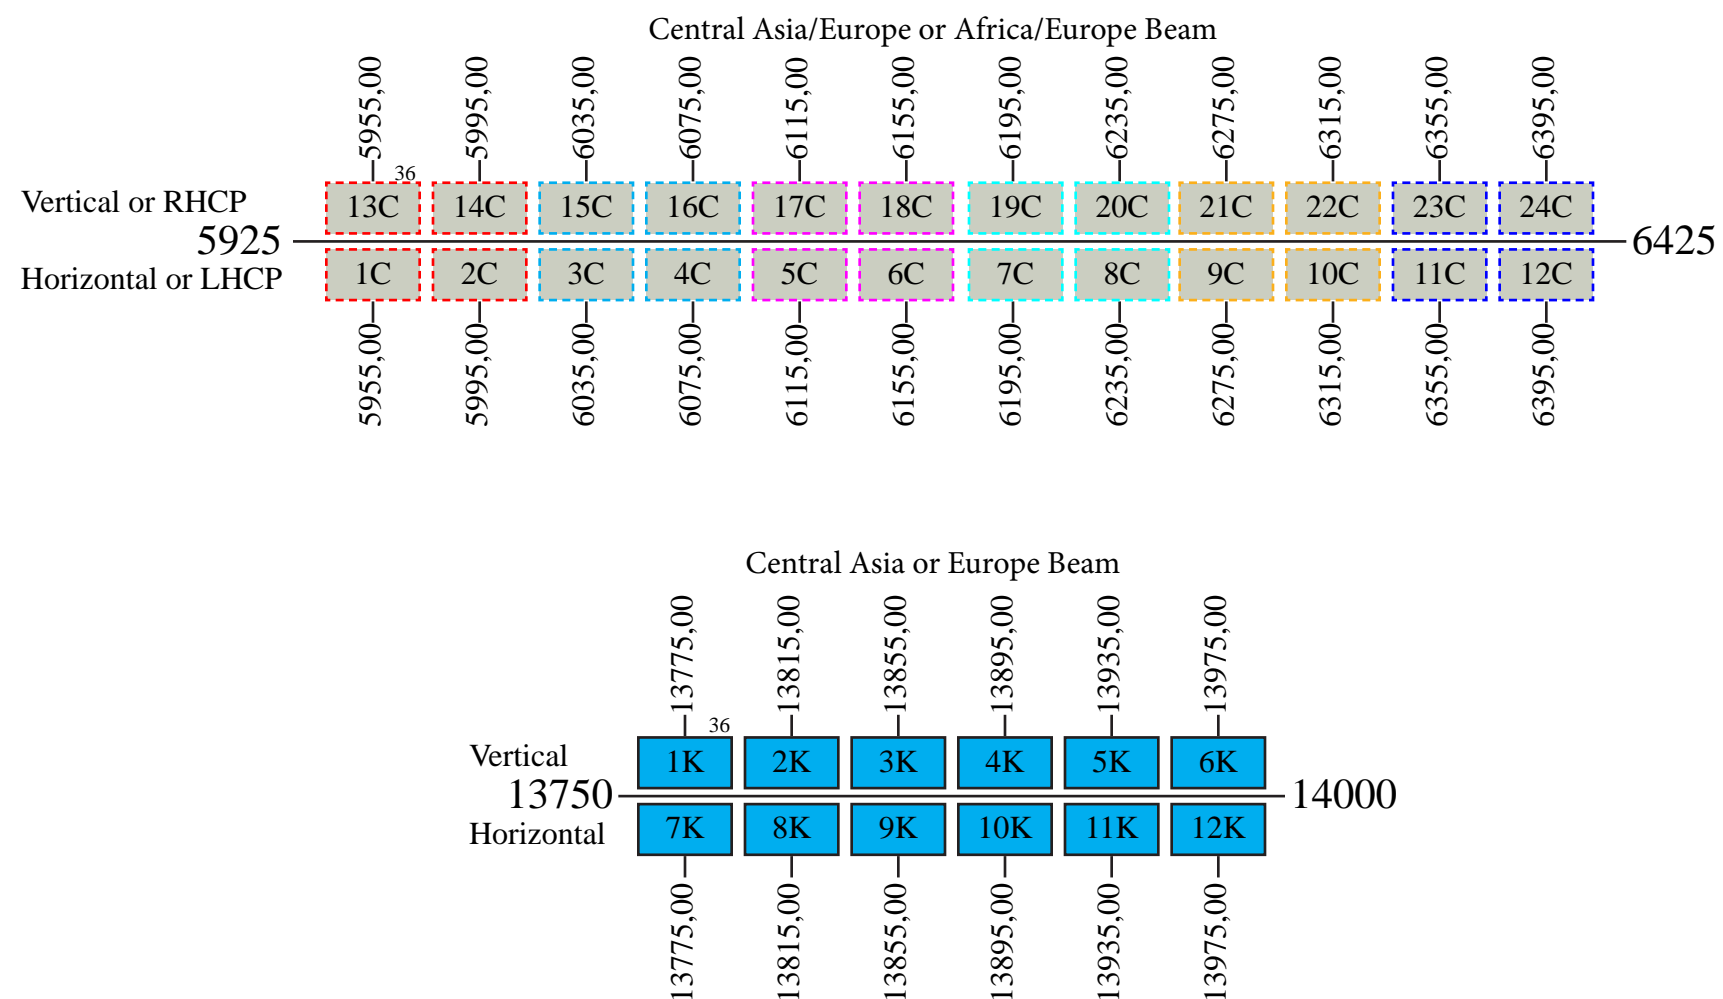

AzerSpace 1/AfricaSat-1A

Frequency Plan

Uplink

Downlink

Note: Uplink channels are block-switchable in groups of 4 between (Central Asia/Europe - Circular Polarization) and (Africa/Europe - Linear Polarization) beam and downlink channels are switchable between (Central Asia /Europe - Circular Polarization) and (Africa/Europe - Linear Polarization) beam

Telemetry 1: 4195,00 L
Telemetry 2: 4196,30 L
Beacon 1: 10950,10 L