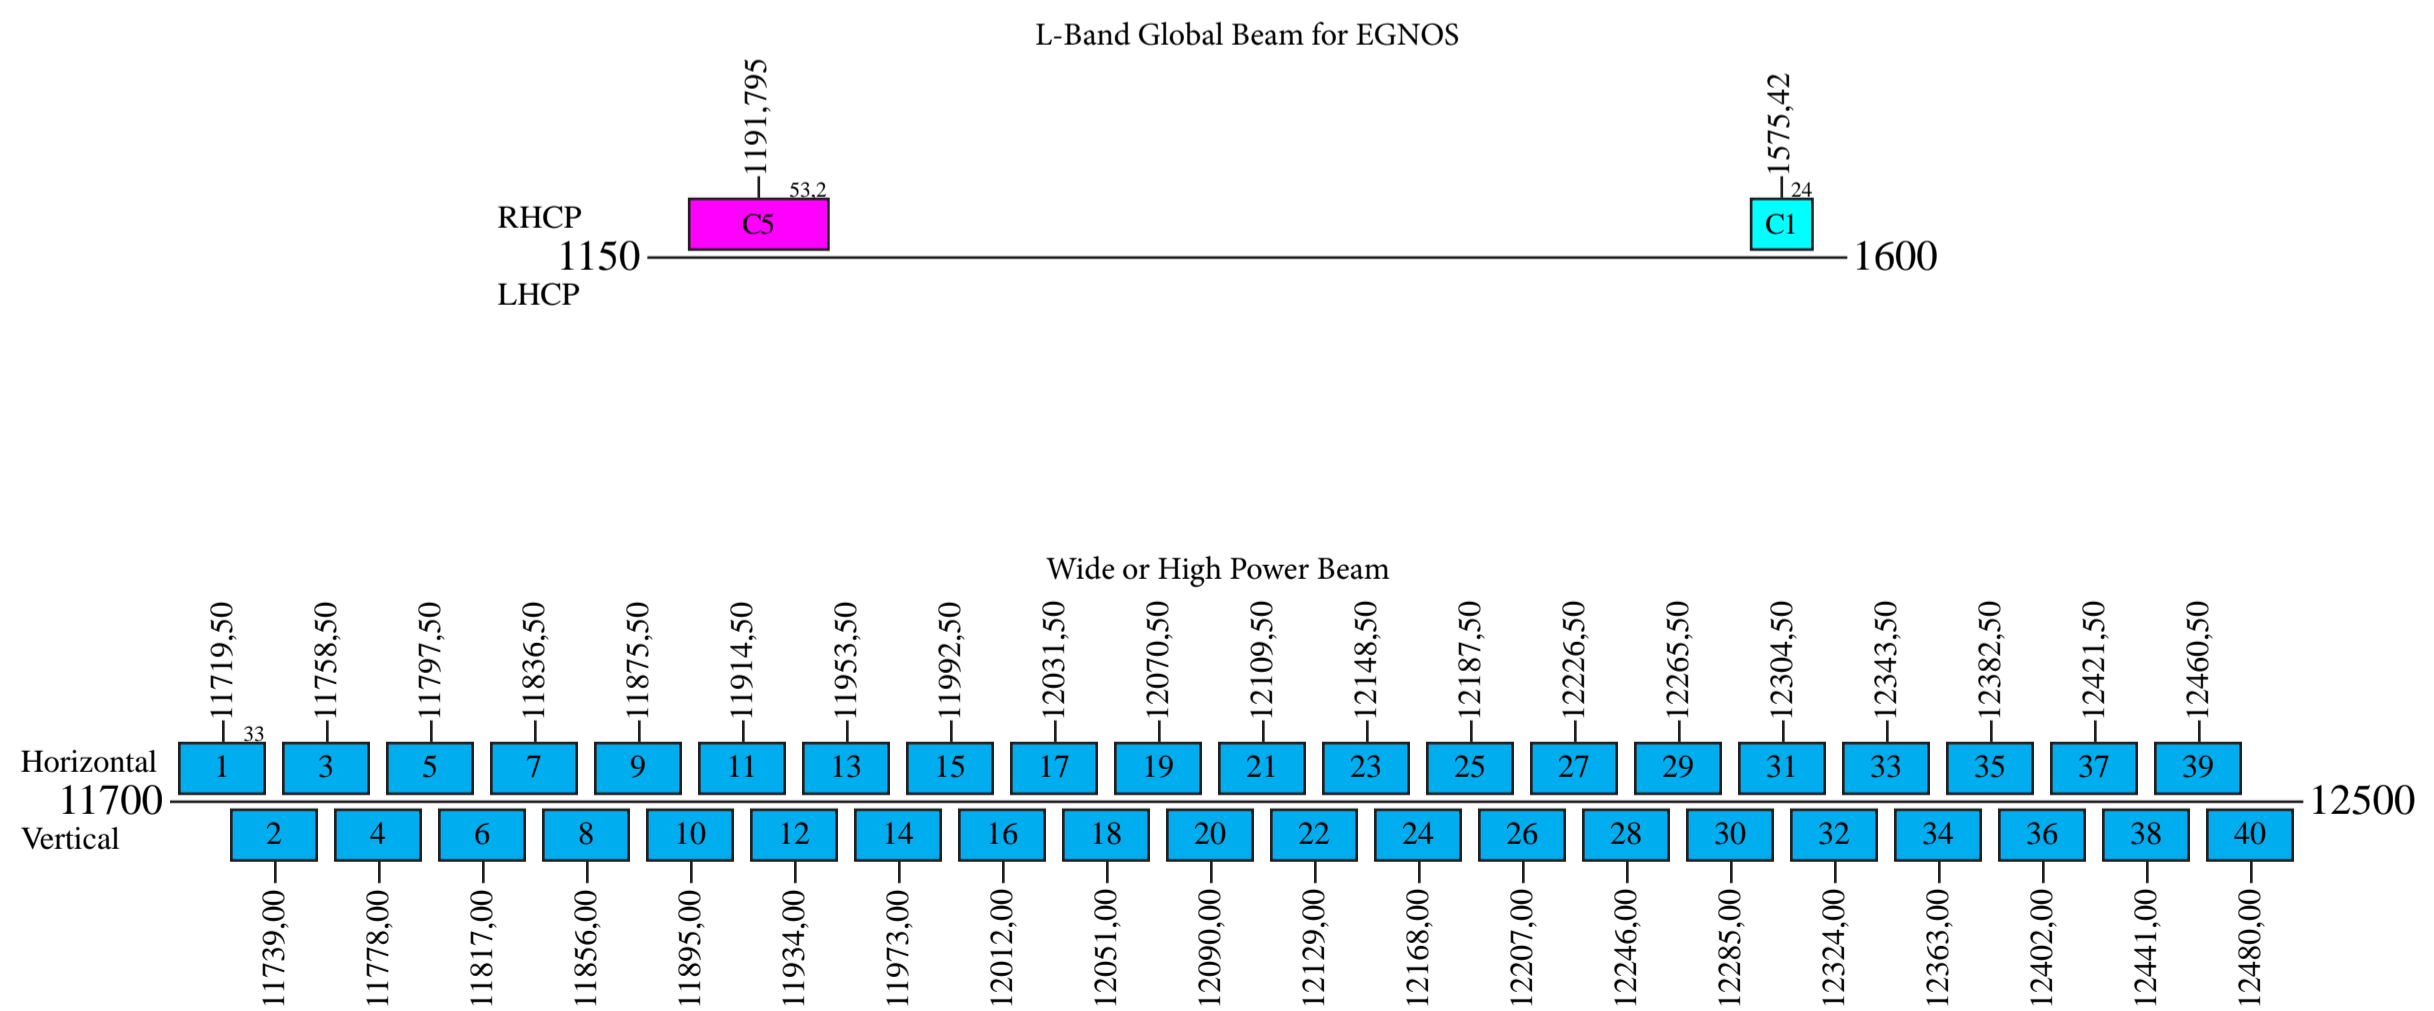

Astra 5B

Provisional Frequency Plan Only Ku-Band

Uplink

Downlink

Command 1: 17308,00 LEOP/Emergency (Omni)
 Command 2: 18091,50 LEOP/Emergency (Omni)
 Telemetry 1a: 11709,50 R LEOP/Emergency (Omni)
 Telemetry 1b: 11708,50 V On-Station (Wide)
 Telemetry 2a: 12490,00 L LEOP/Emergency (Omni)
 Telemetry 2b: 12490,00 H On-Station (Wide)