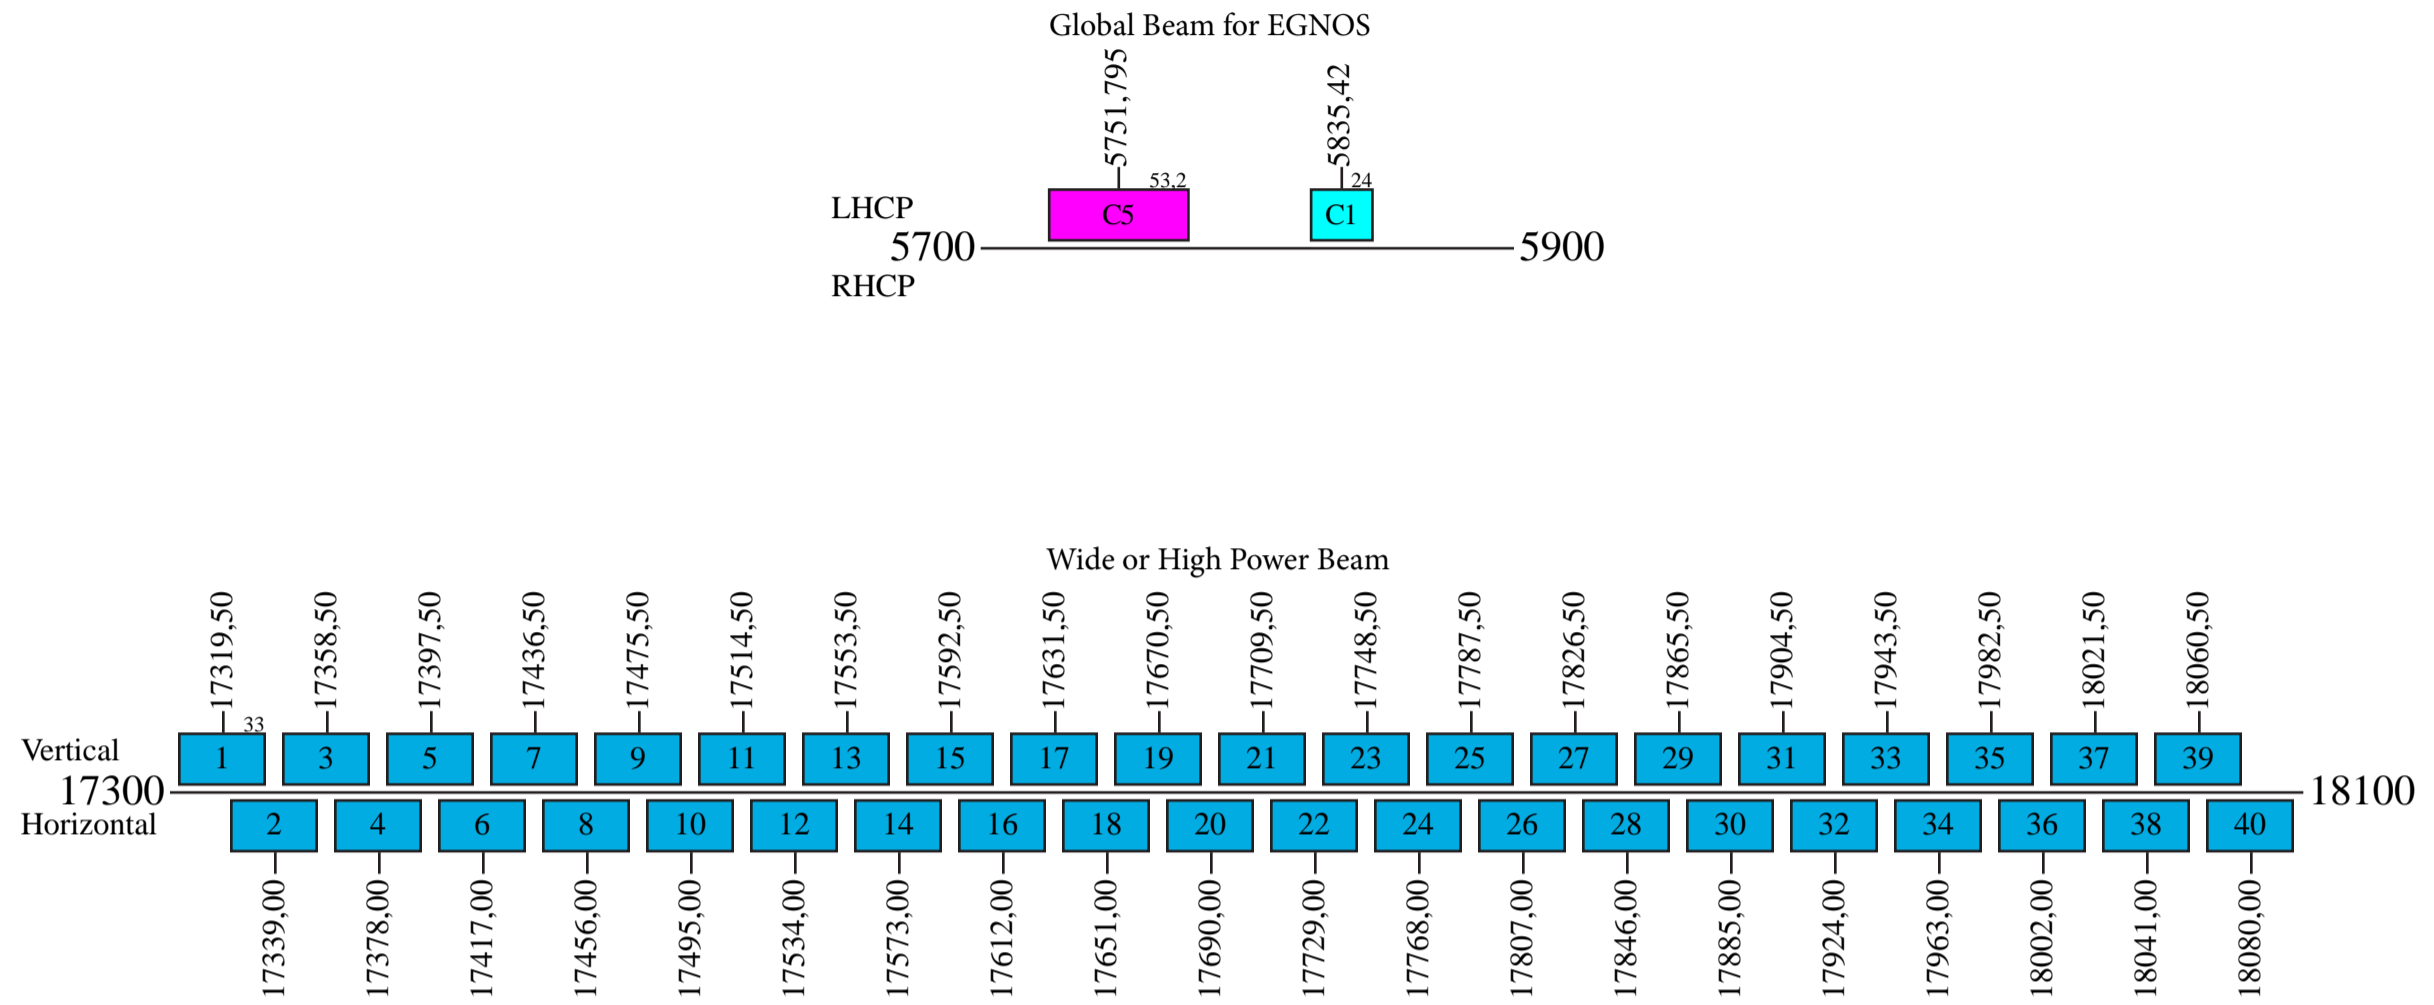

Astra 5B

Provisional Frequency Plan Only Ku-Band

Uplink

Downlink

Command 1: 17308,00 LEOP/Emergency (Omni)
 Command 2: 18091,50 LEOP/Emergency (Omni)
 Telemetry 1a: 11709,50 R LEOP/Emergency (Omni)
 Telemetry 1b: 11708,50 V On-Station (Wide)
 Telemetry 2a: 12490,00 L LEOP/Emergency (Omni)
 Telemetry 2b: 12490,00 H On-Station (Wide)