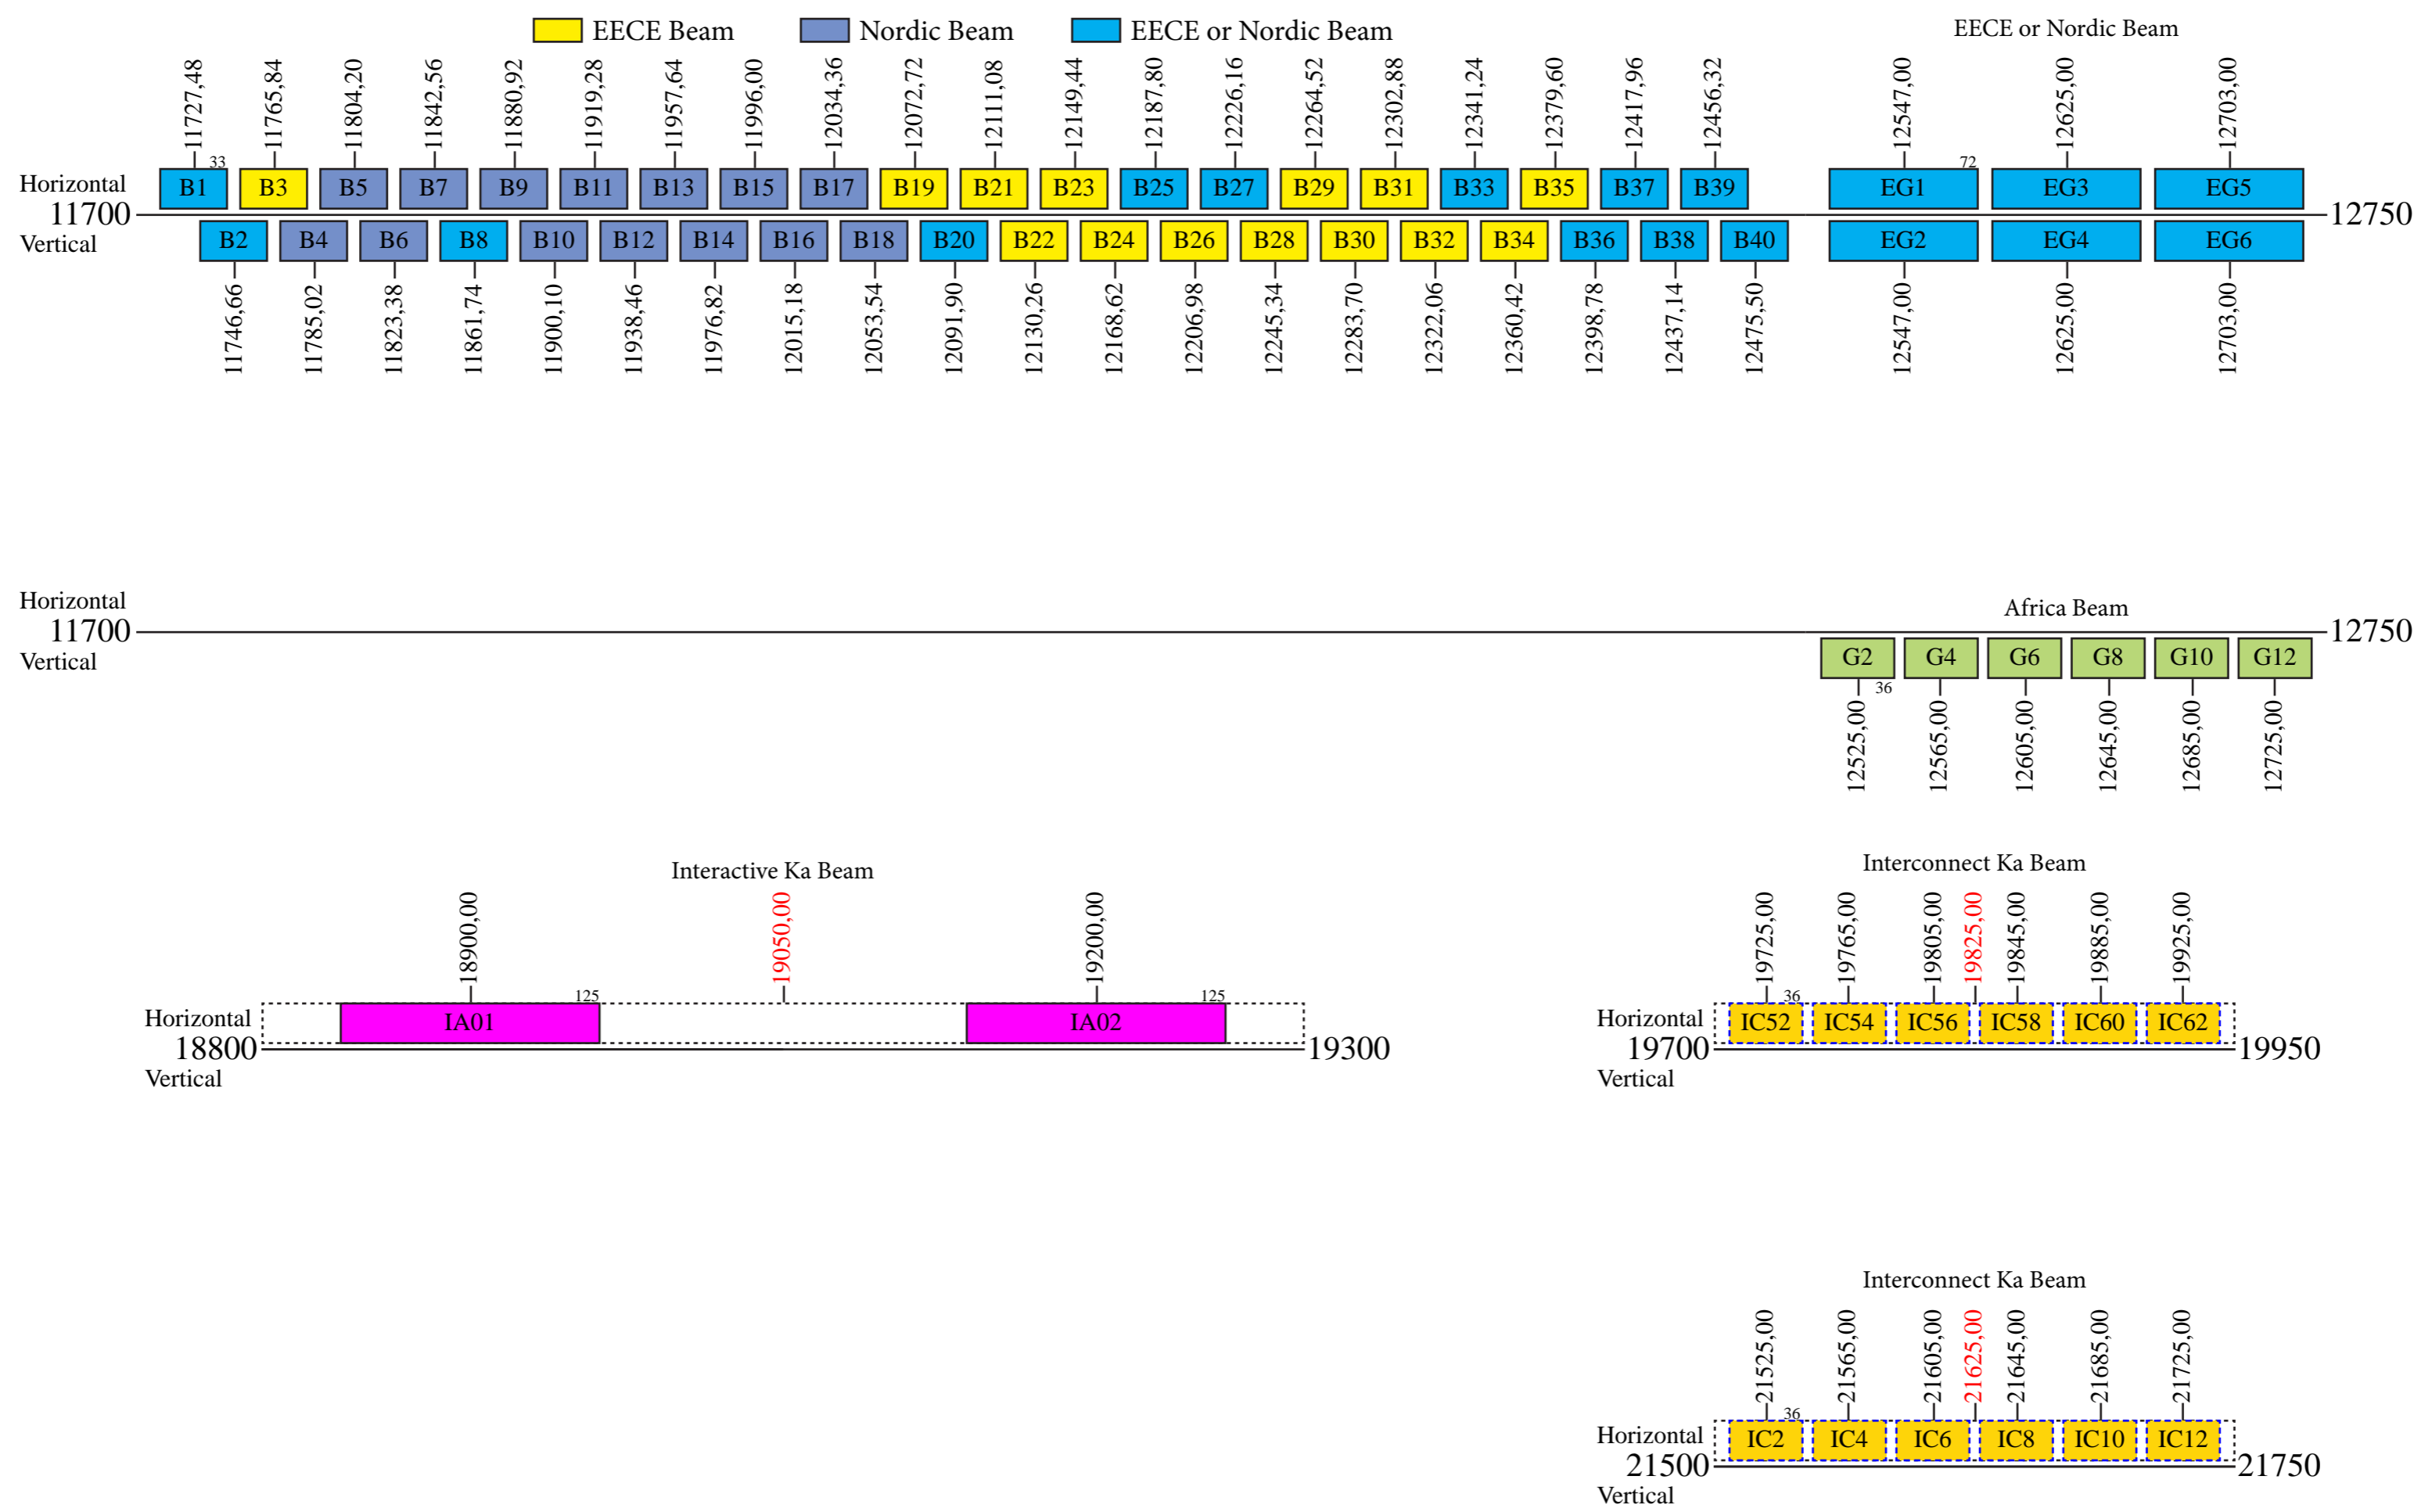

Astra 4A

Frequency Plan

Uplink

Downlink

Notes: The transponders G2 to G12 (Africa Beam downlink) are switchable uplink between Africa Beam (G2 to G12) or Interconnect Ka Beam (IC2 to IC12).
The transponders IC2 to IC12 or IC52 to IC62 (Interconnect Ka Beam downlink) uplink Africa Beam (G2 to G12).

Beacon 1: 11702.50 V
Beacon 2: 12498.50 H