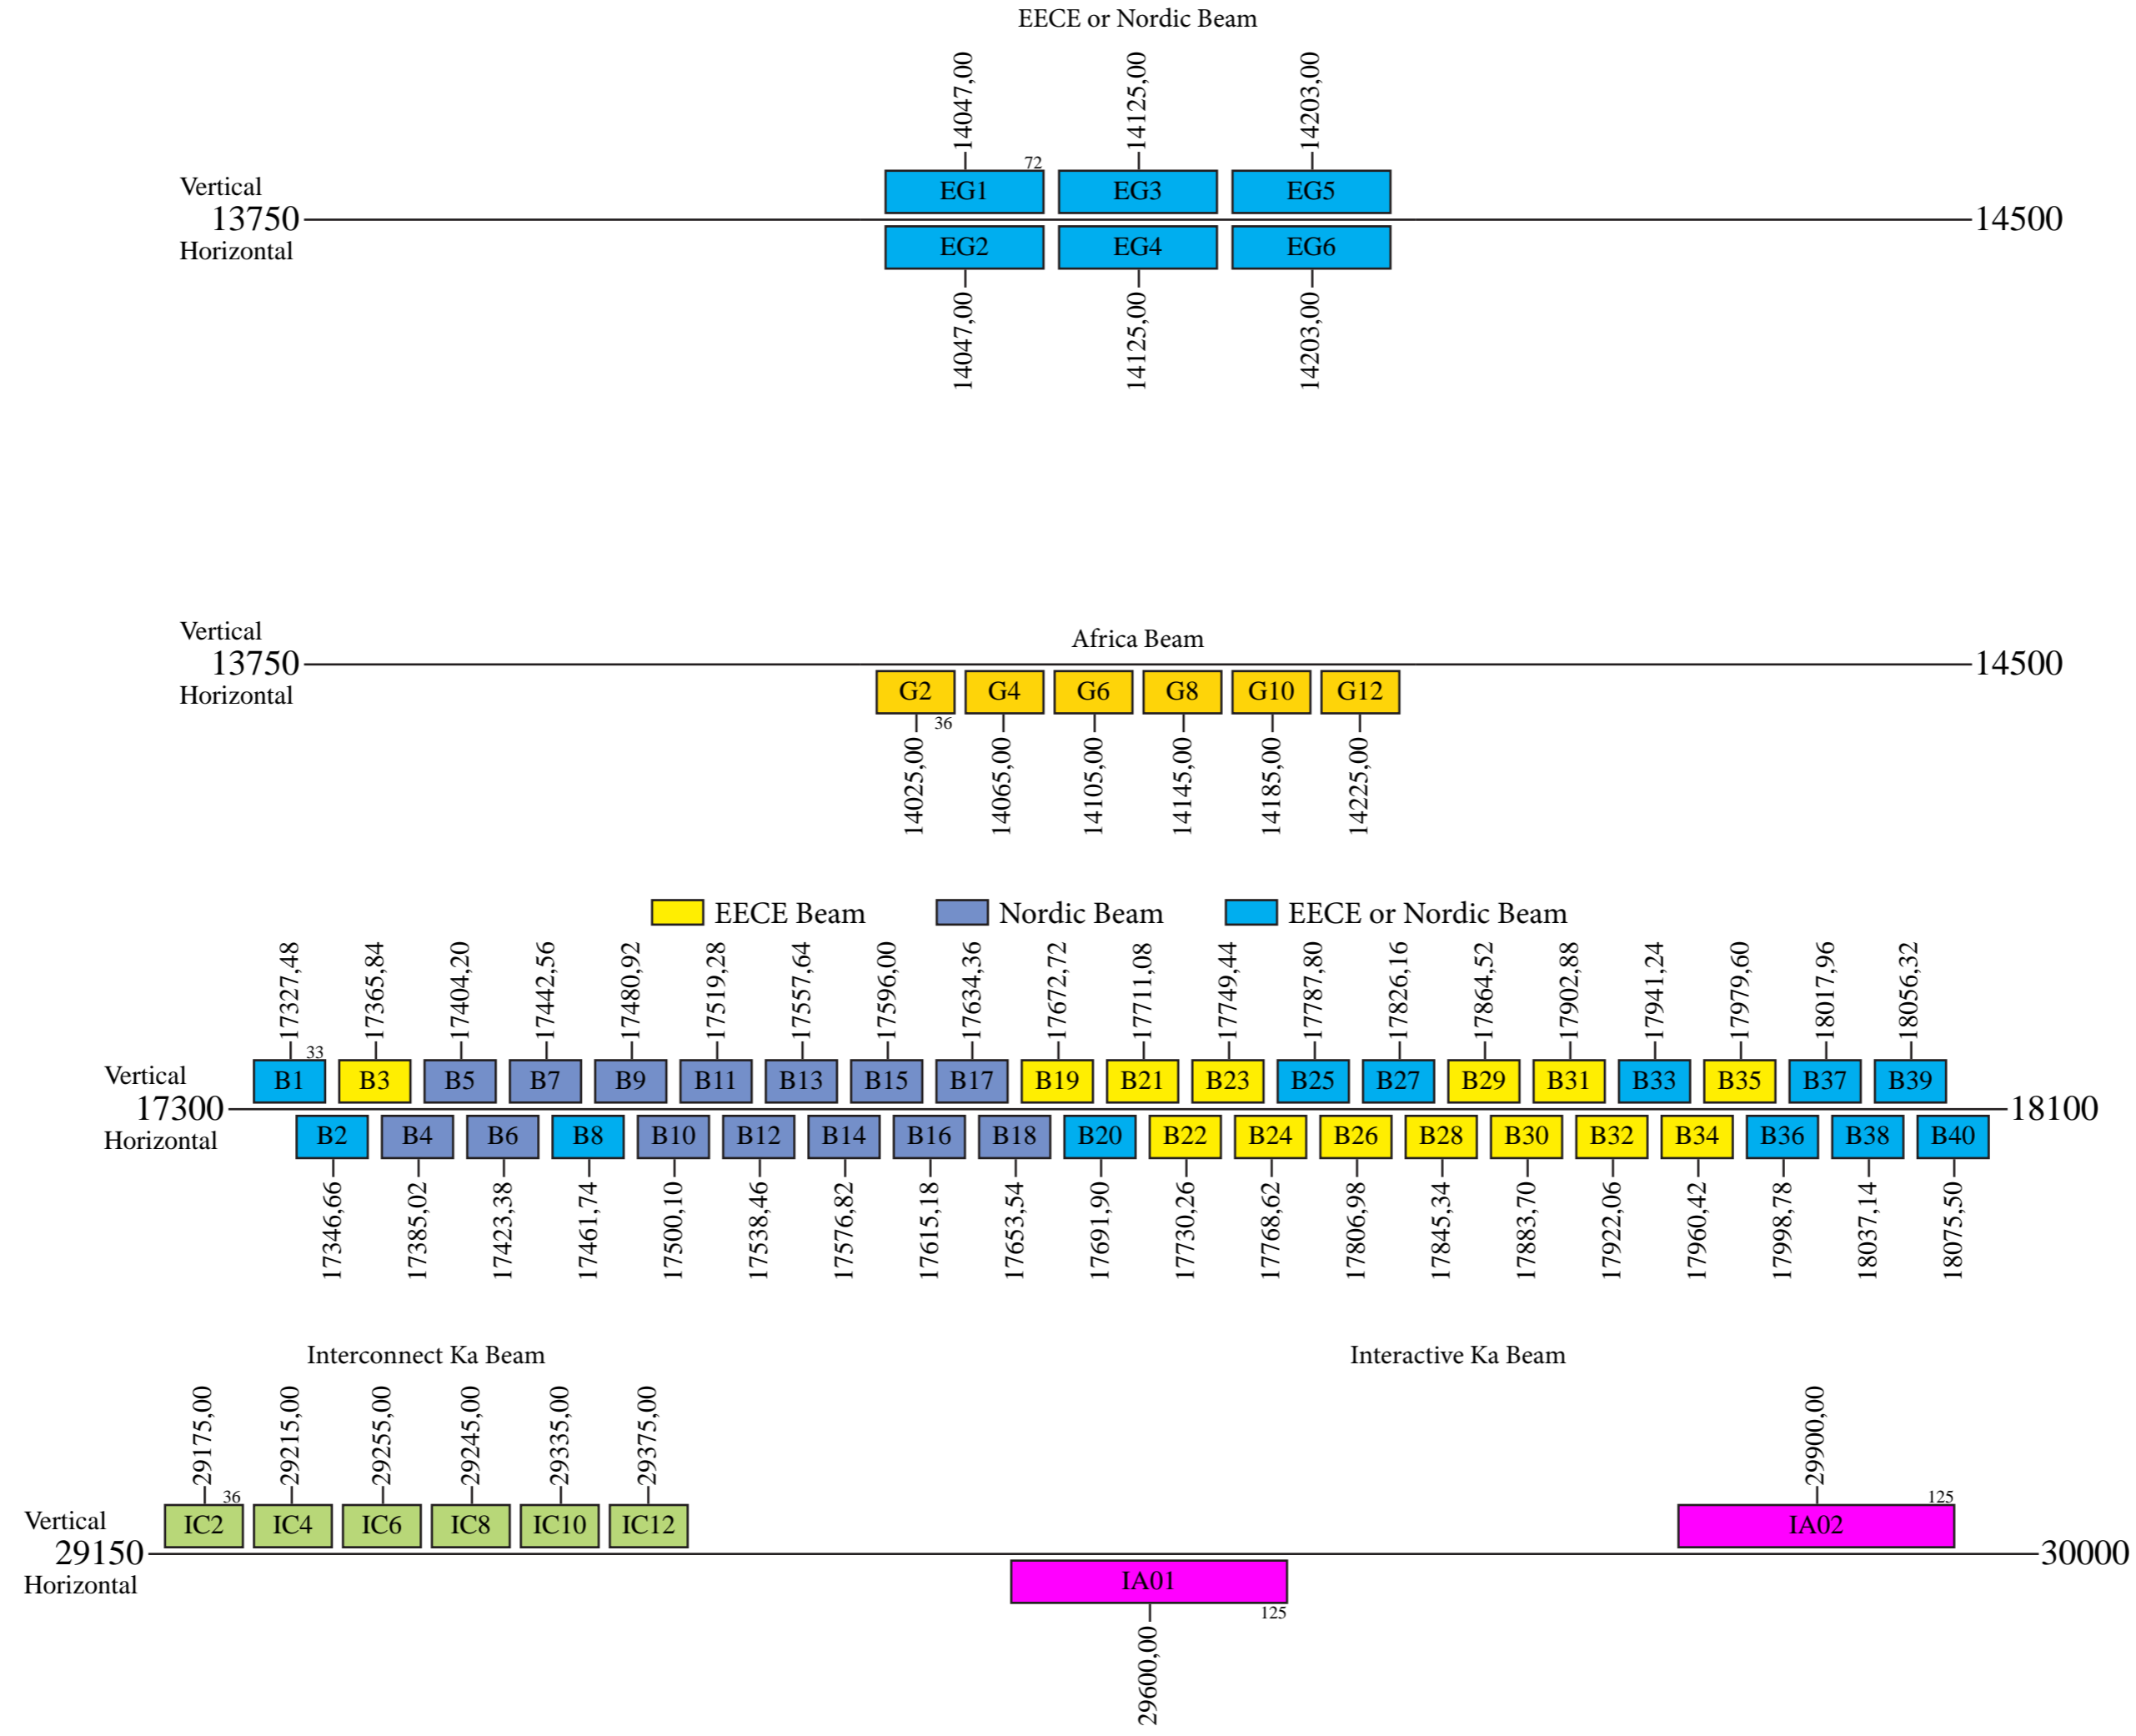

Astra 4A

Frequency Plan

Uplink

Downlink

Notes: The transponders G2 to G12 (Africa Beam downlink) are switchable uplink between Africa Beam (G2 to G12) or Interconnect Ka Beam (IC2 to IC12).
The transponders IC2 to IC12 or IC52 to IC62 (Interconnect Ka Beam downlink) uplink Africa Beam (G2 to G12).

Beacon 1: 11702.50 V
Beacon 2: 12498.50 H