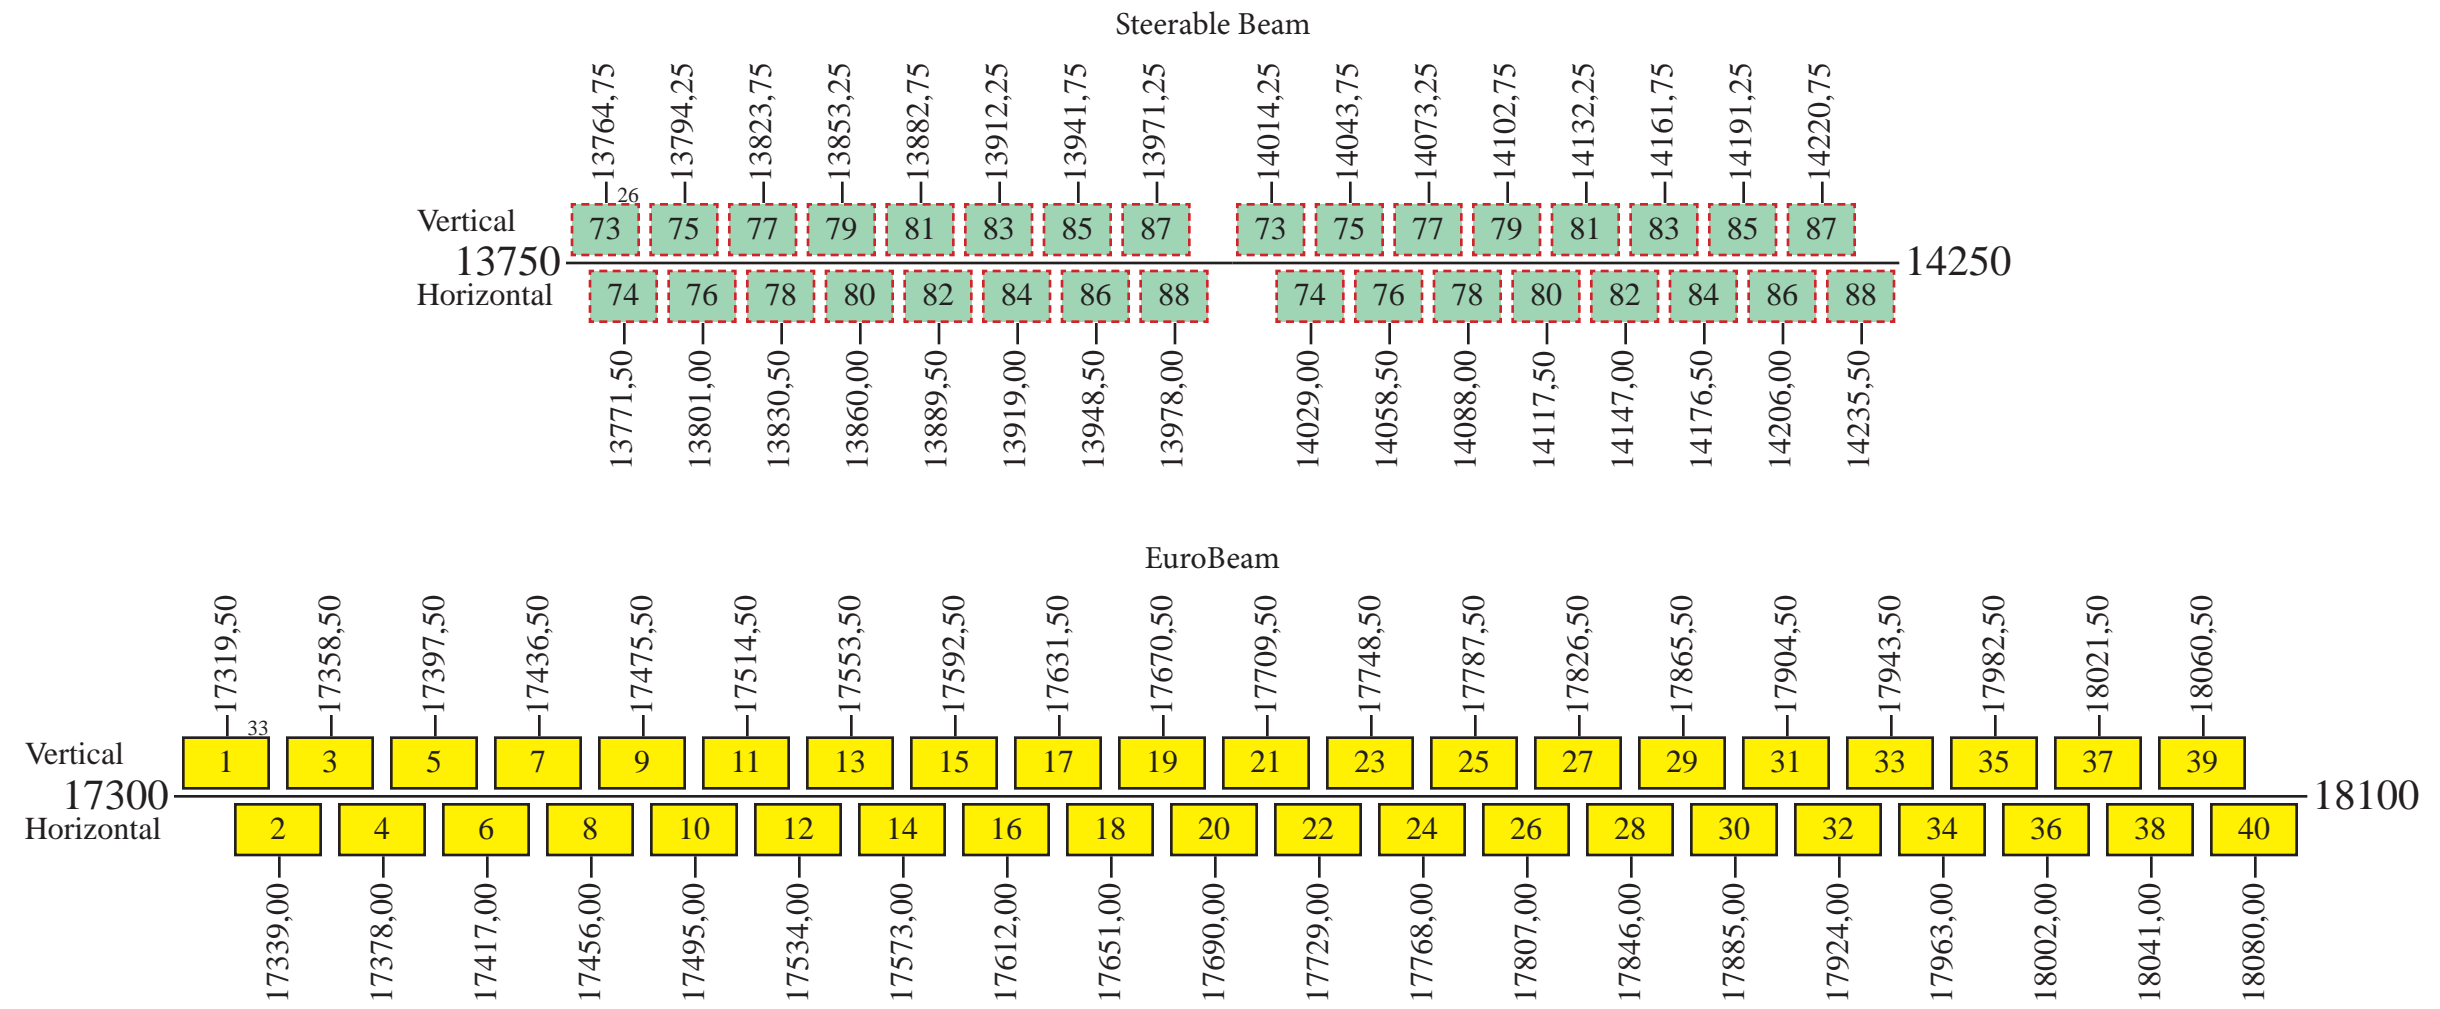

Astra 2B

Frequency Plan

Uplink

Downlink

- South Beam
- North Beam