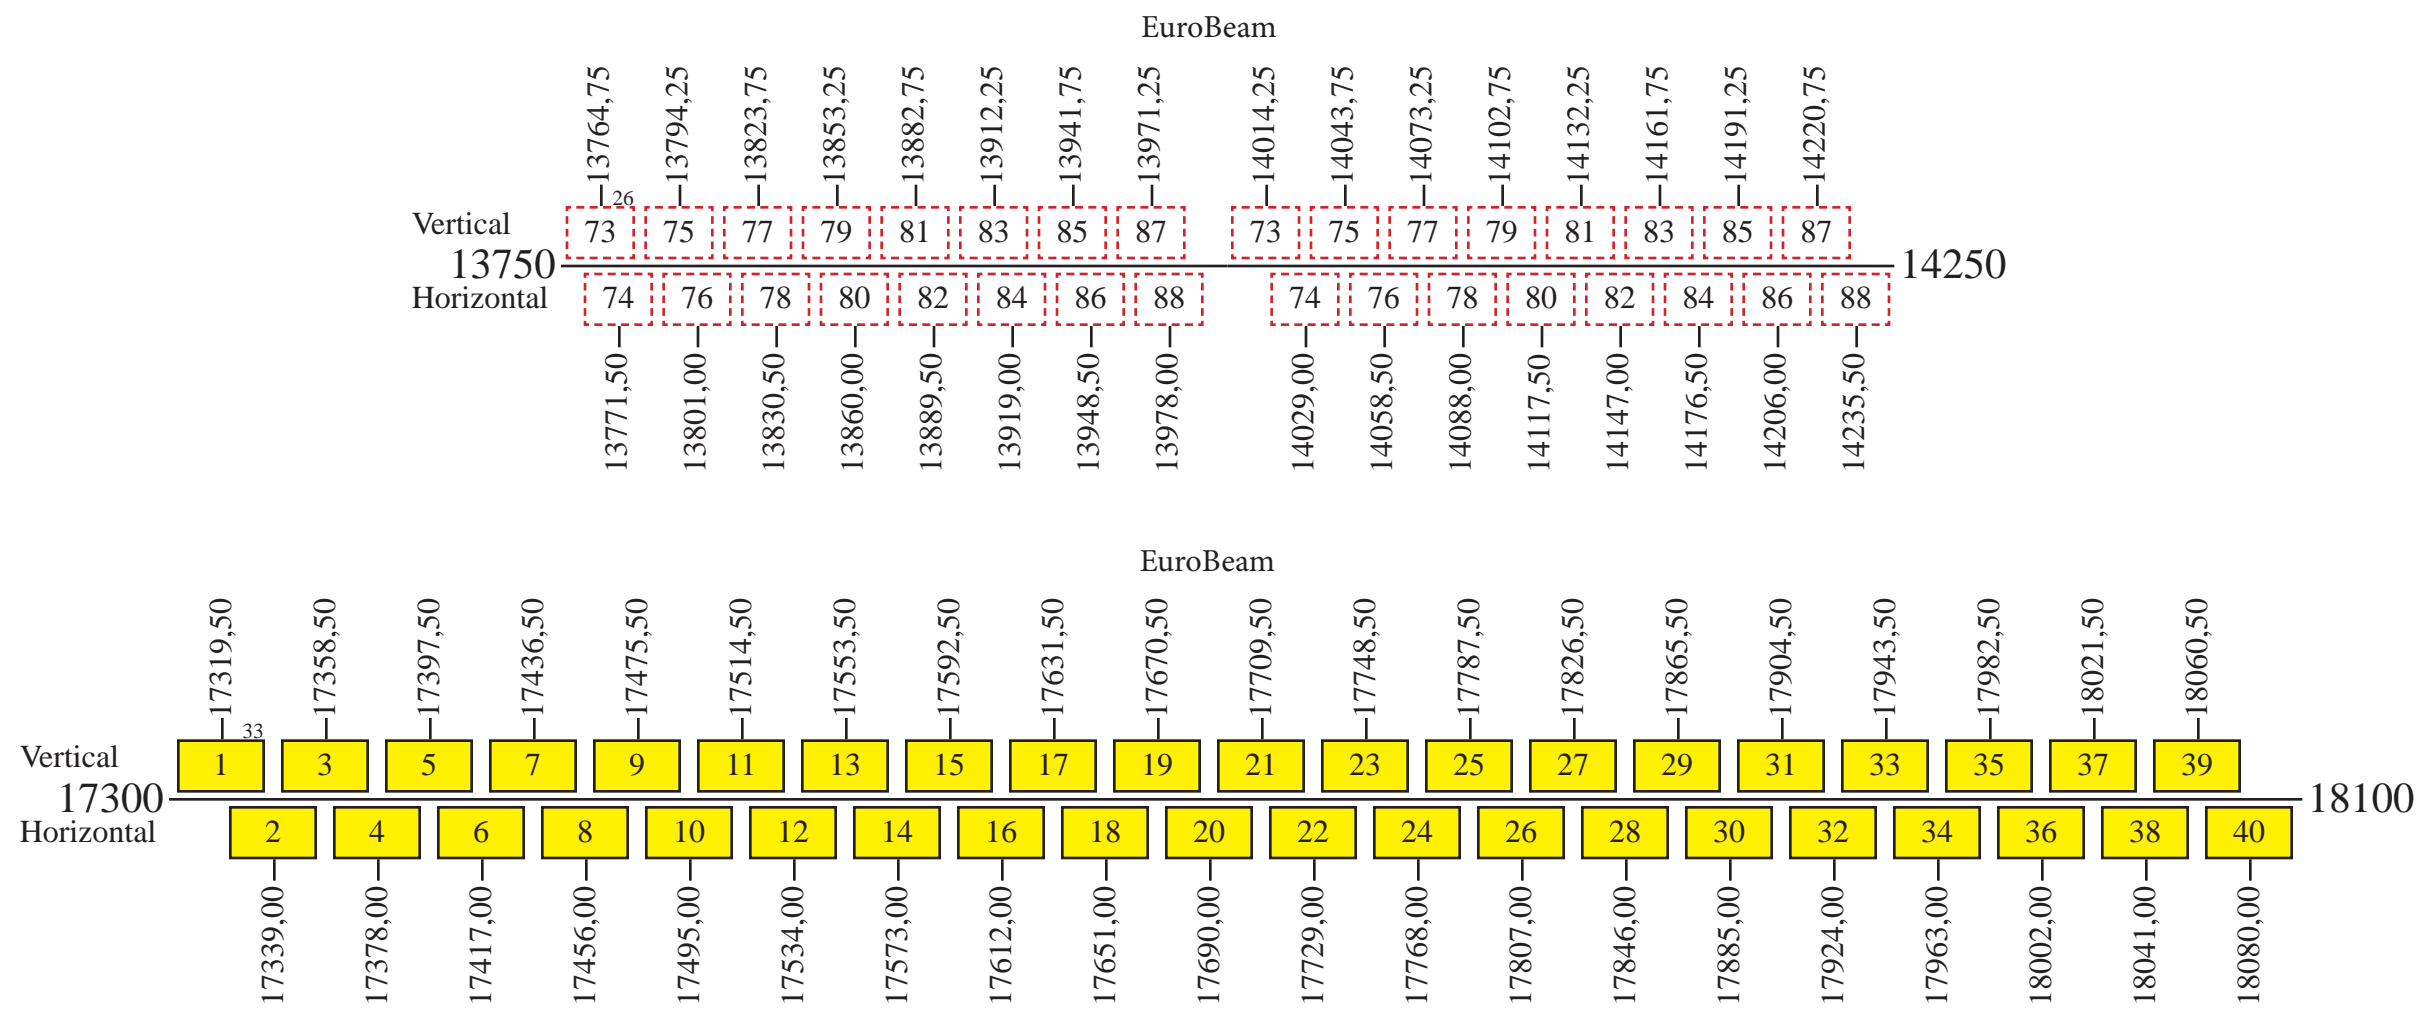

# Astra 2A

## Frequency Plan

### Downlink

South Beam  
 North Beam