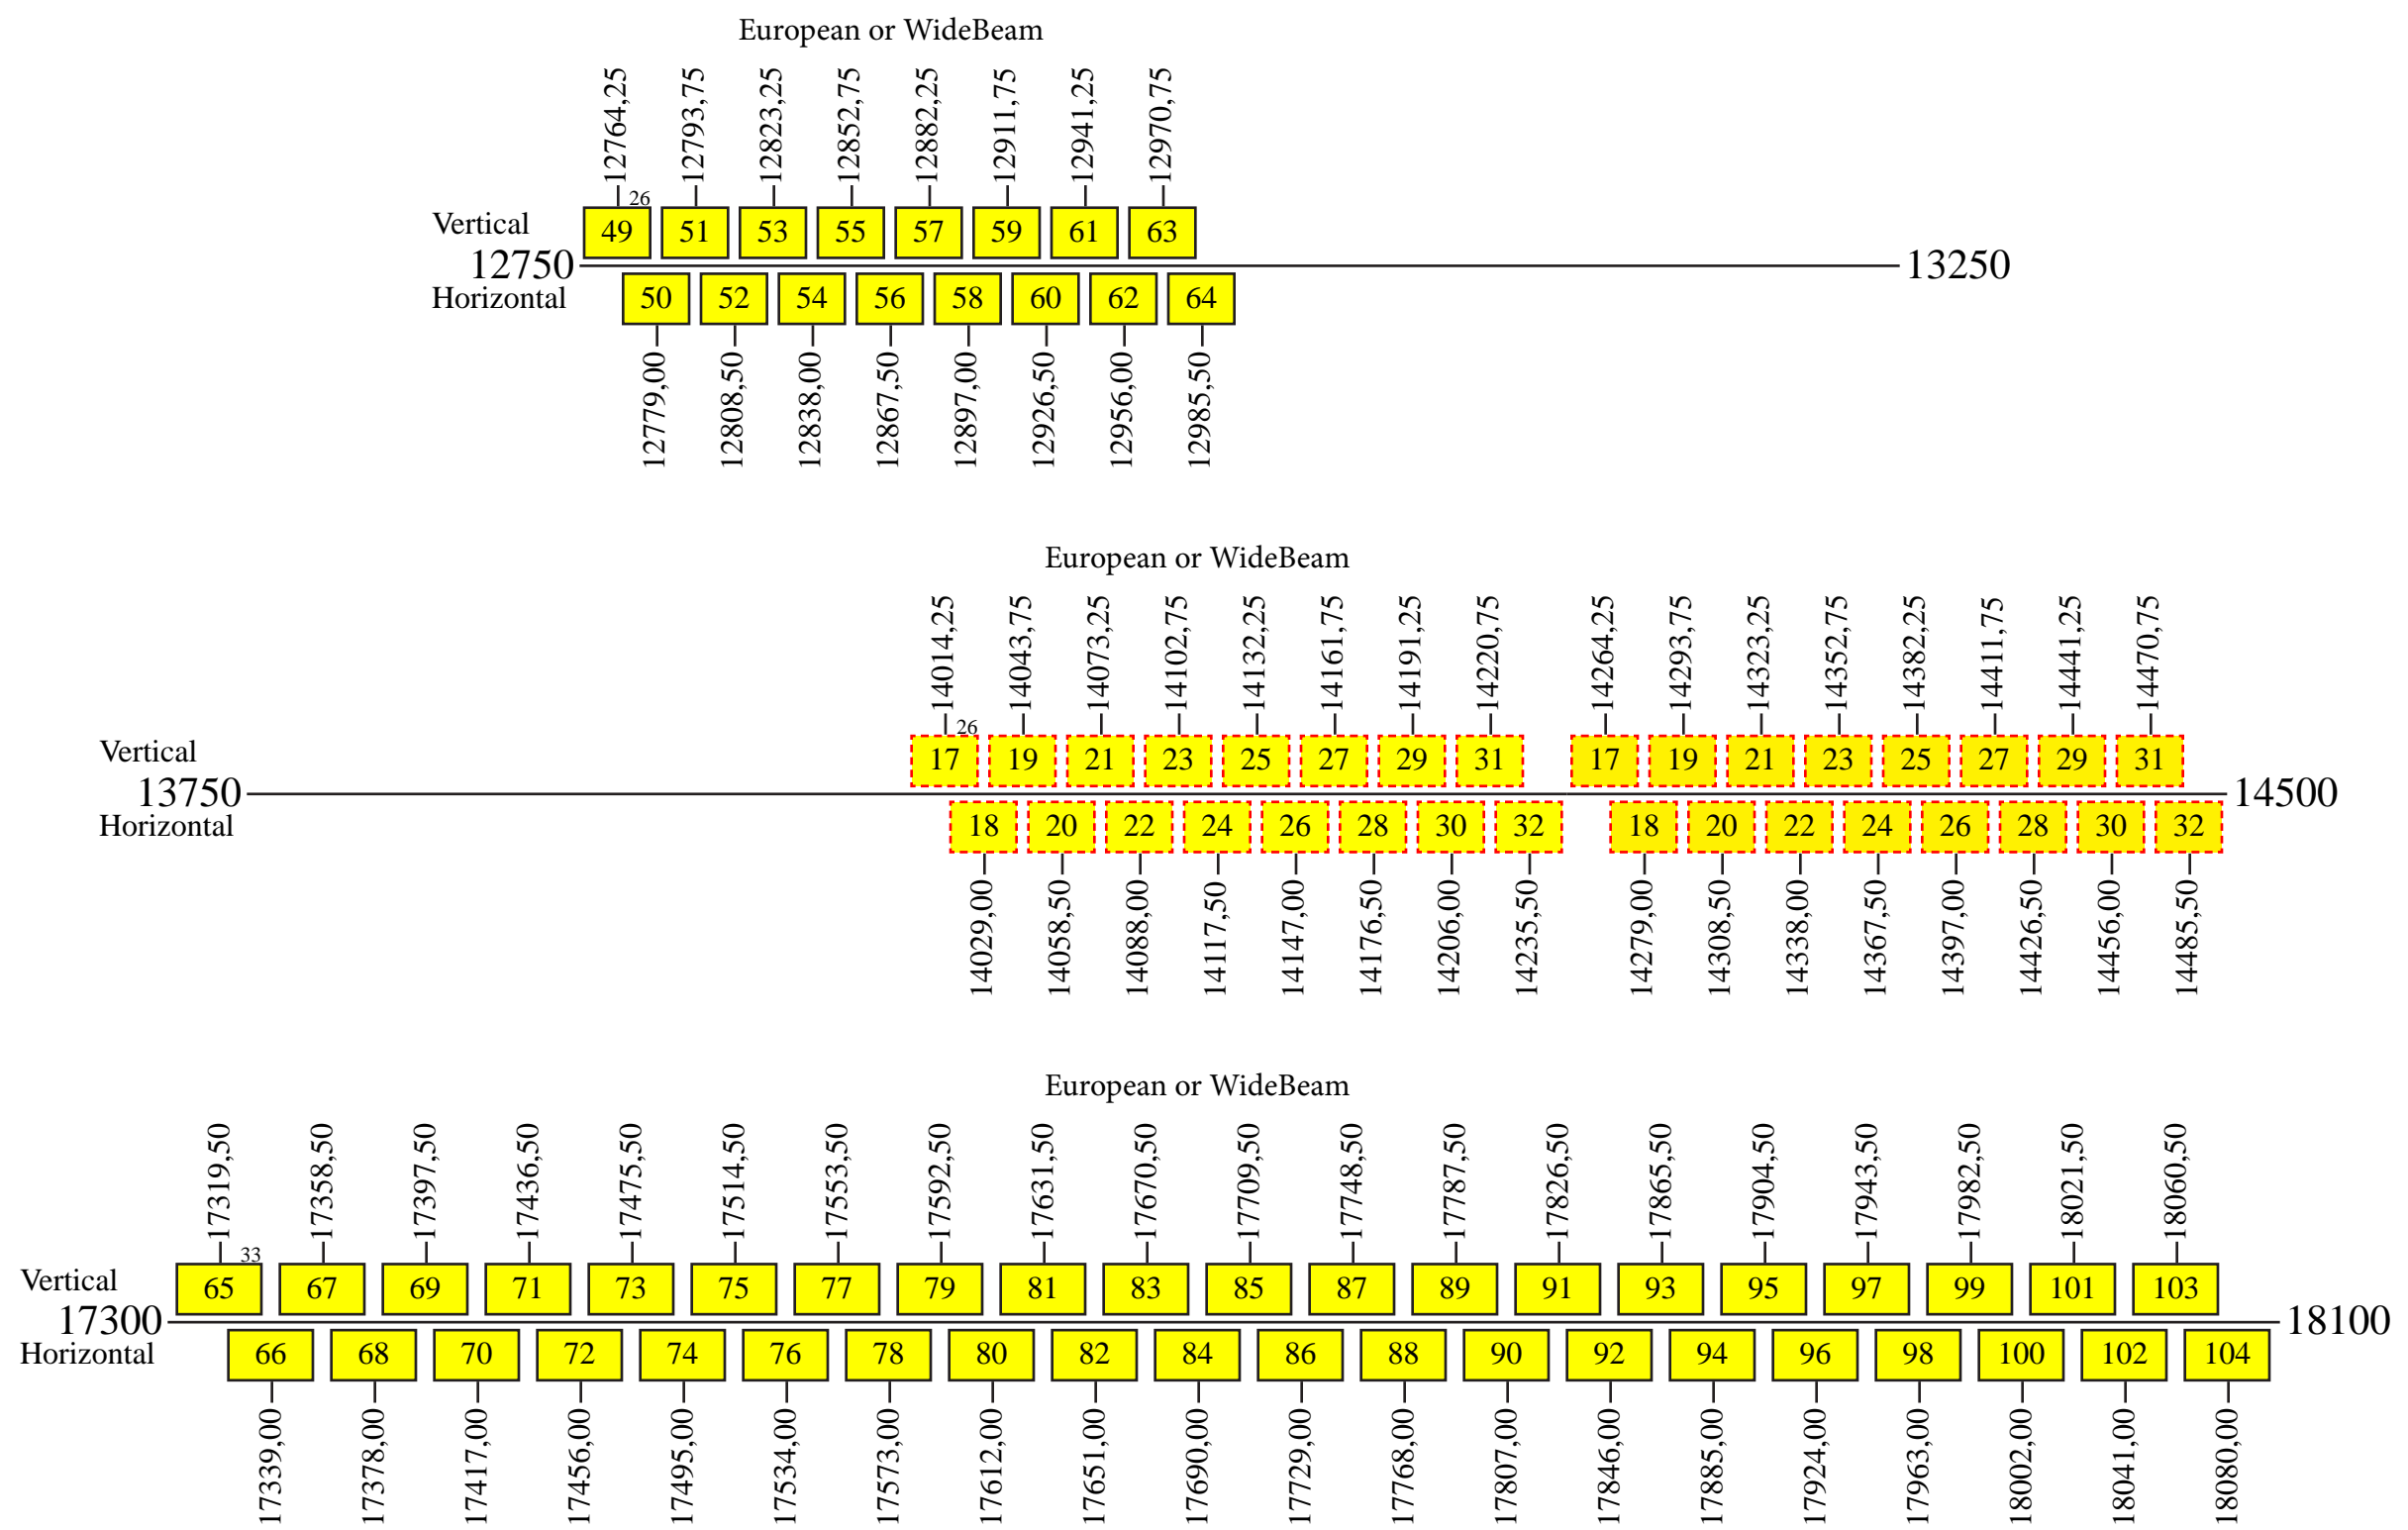

Astra-1M

Frequency Plan

Uplink

Downlink