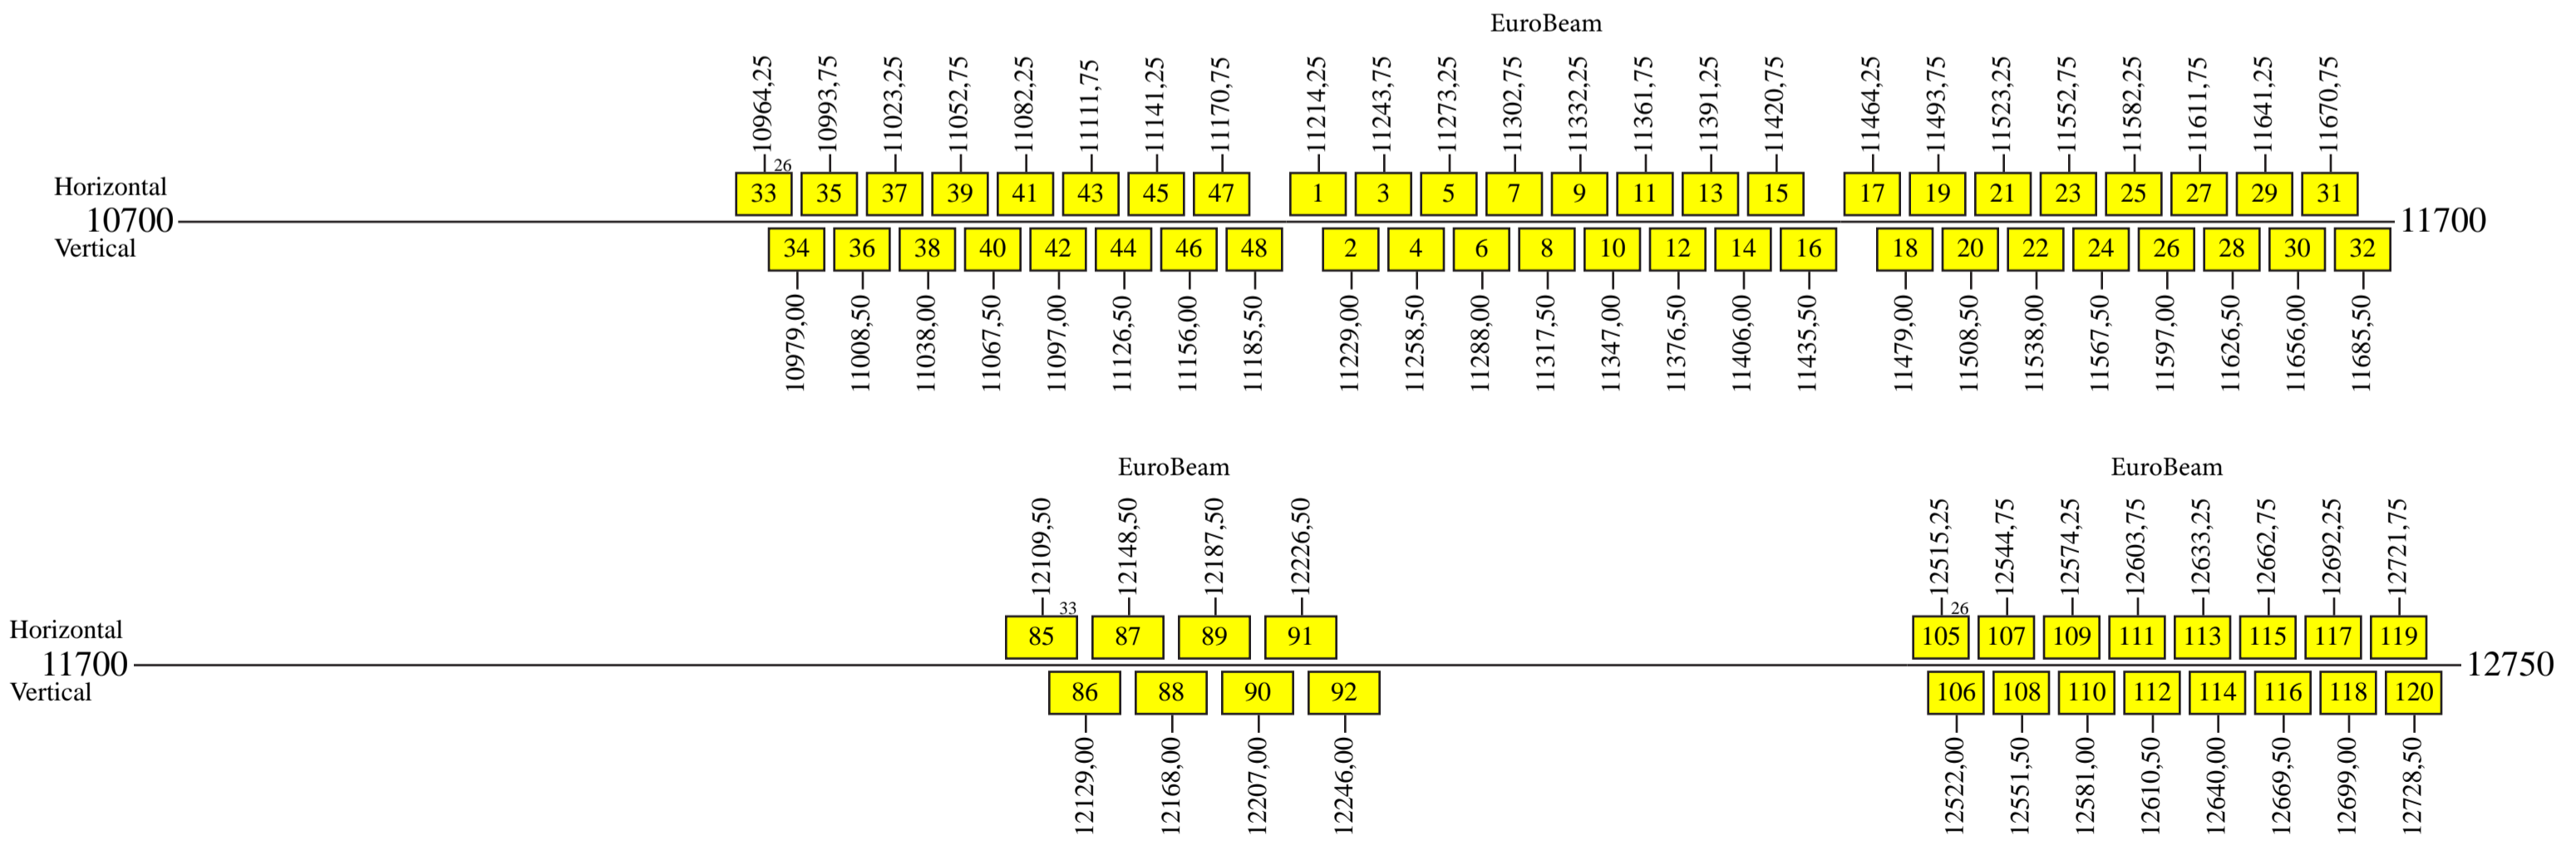

Astra-1L

Frequency Plan Ku-Band

Uplink

Downlink

Astra 1L

Frequency Plan Ka-Band

Uplink

Note: Beam 1-12 = Portugal & CI
 Beam 2 = Spain
 Beam 3 = France
 Beam 4 = UK
 Beam 5 = Germany
 Beam 6 = Scandinavia
 Beam 7 = Hungary
 Beam 8 = Italy
 Beam 9 = Finland
 Beam 10 = Ukraine
 Beam 11 = Greece

Downlink