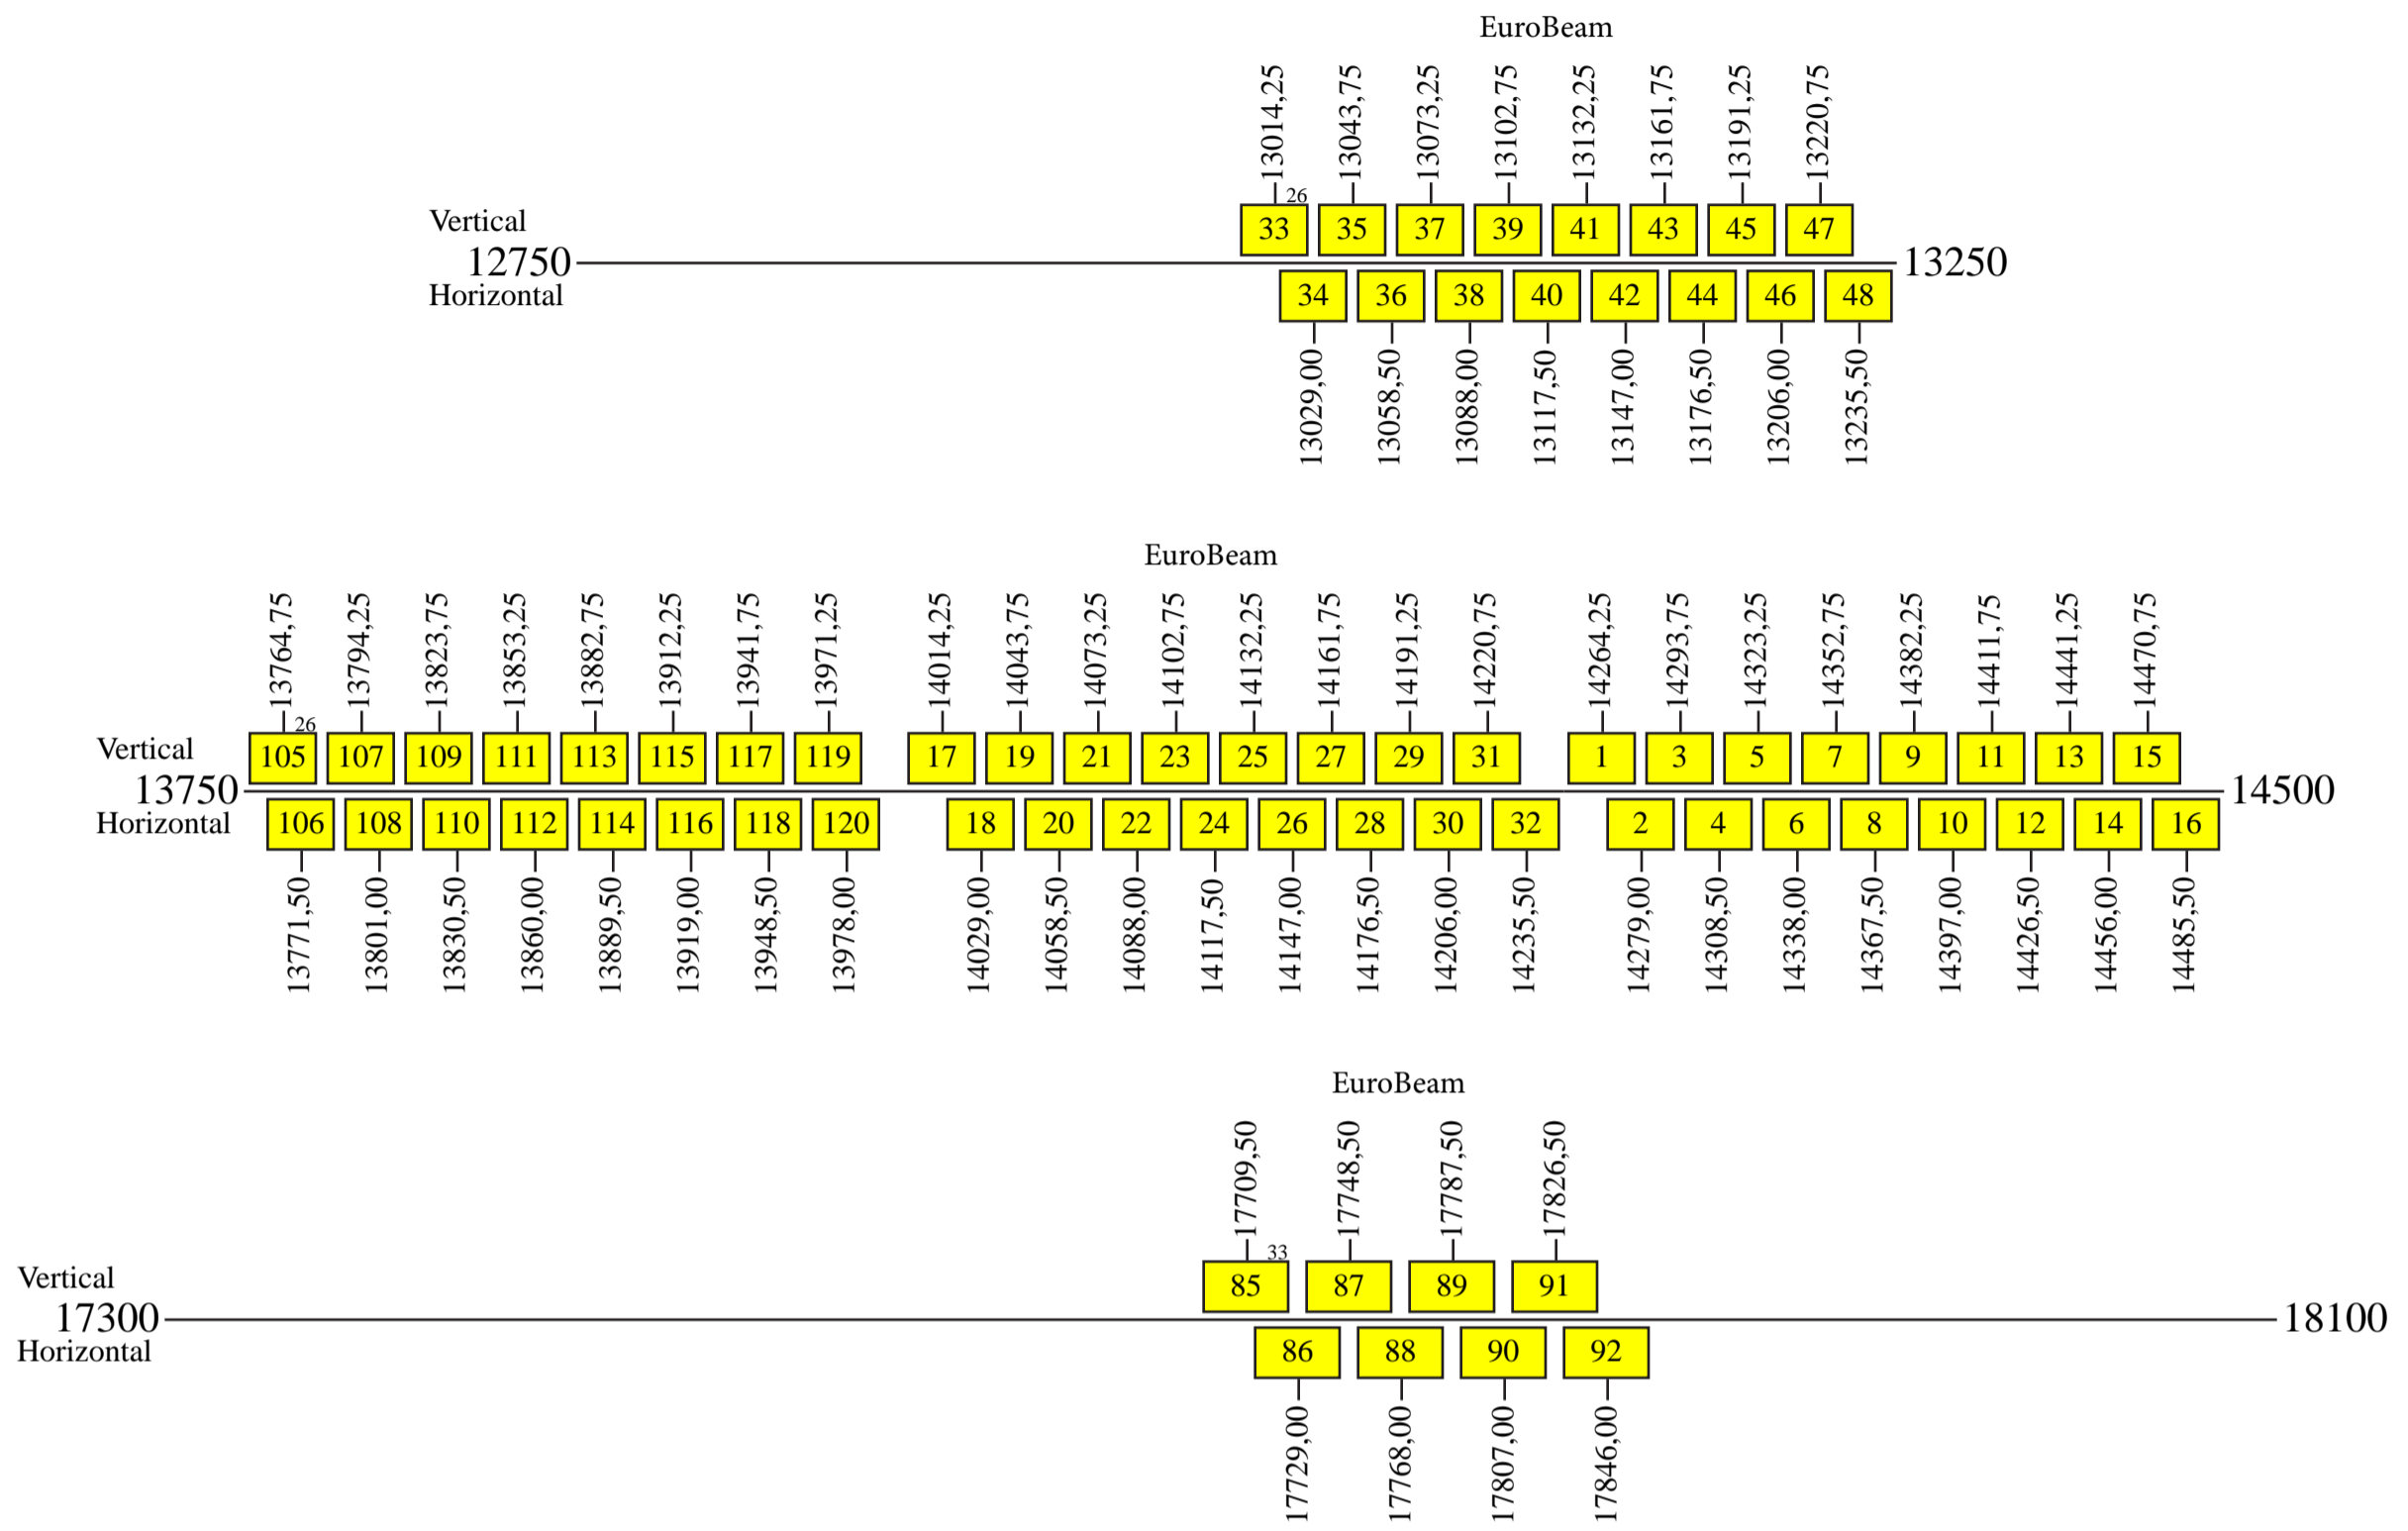

Astra-1L

Frequency Plan Ku-Band

Uplink

Downlink

Astra 1L

Frequency Plan Ka-Band

Uplink

Note: Beam 1-12 = Portugal & CI
 Beam 2 = Spain
 Beam 3 = France
 Beam 4 = UK
 Beam 5 = Germany
 Beam 6 = Scandinavia
 Beam 7 = Hungary
 Beam 8 = Italy
 Beam 9 = Finland
 Beam 10 = Ukraine
 Beam 11 = Greece

Downlink