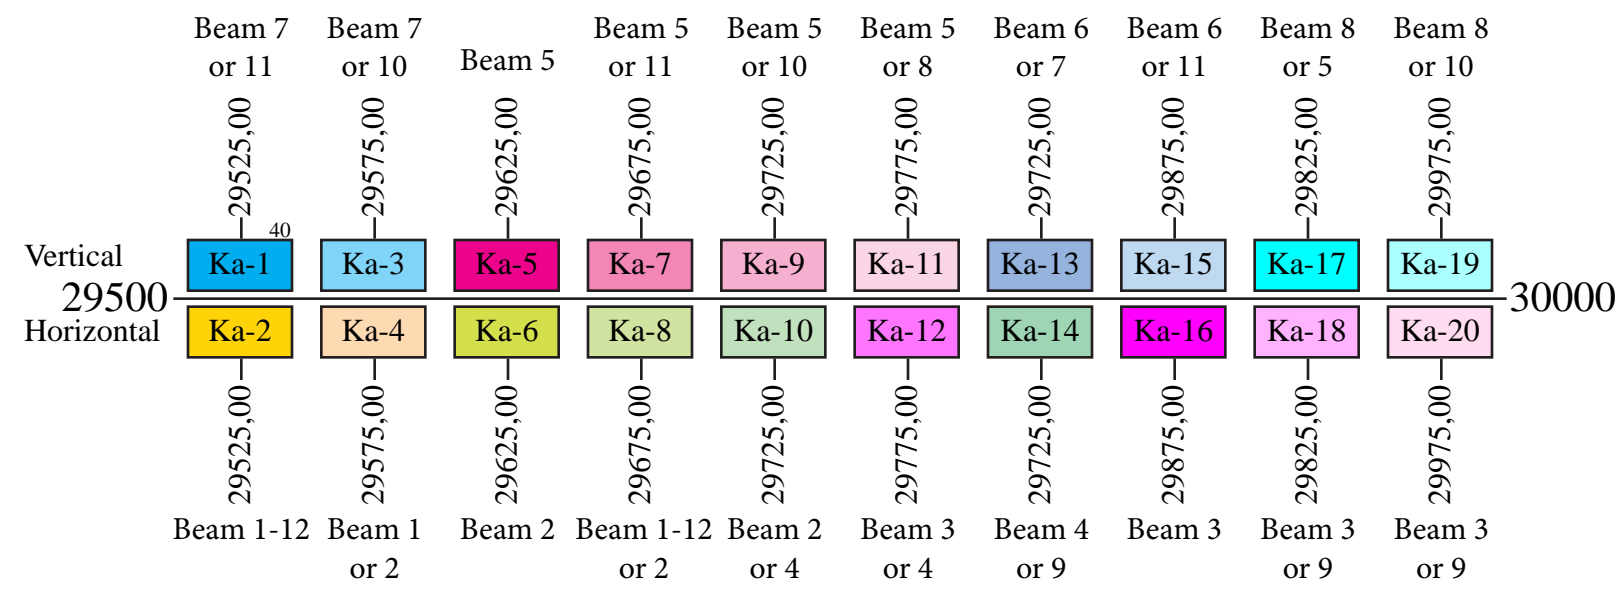

Astra-1L

Frequency Plan Ku-Band

Uplink

Downlink

Astra 1L

Frequency Plan Ka-Band

Uplink

Note: Beam 1-12 = Portugal & CI
 Beam 2 = Spain
 Beam 3 = France
 Beam 4 = UK
 Beam 5 = Germany
 Beam 6 = Scandinavia
 Beam 7 = Hungary
 Beam 8 = Italy
 Beam 9 = Finland
 Beam 10 = Ukraine
 Beam 11 = Greece