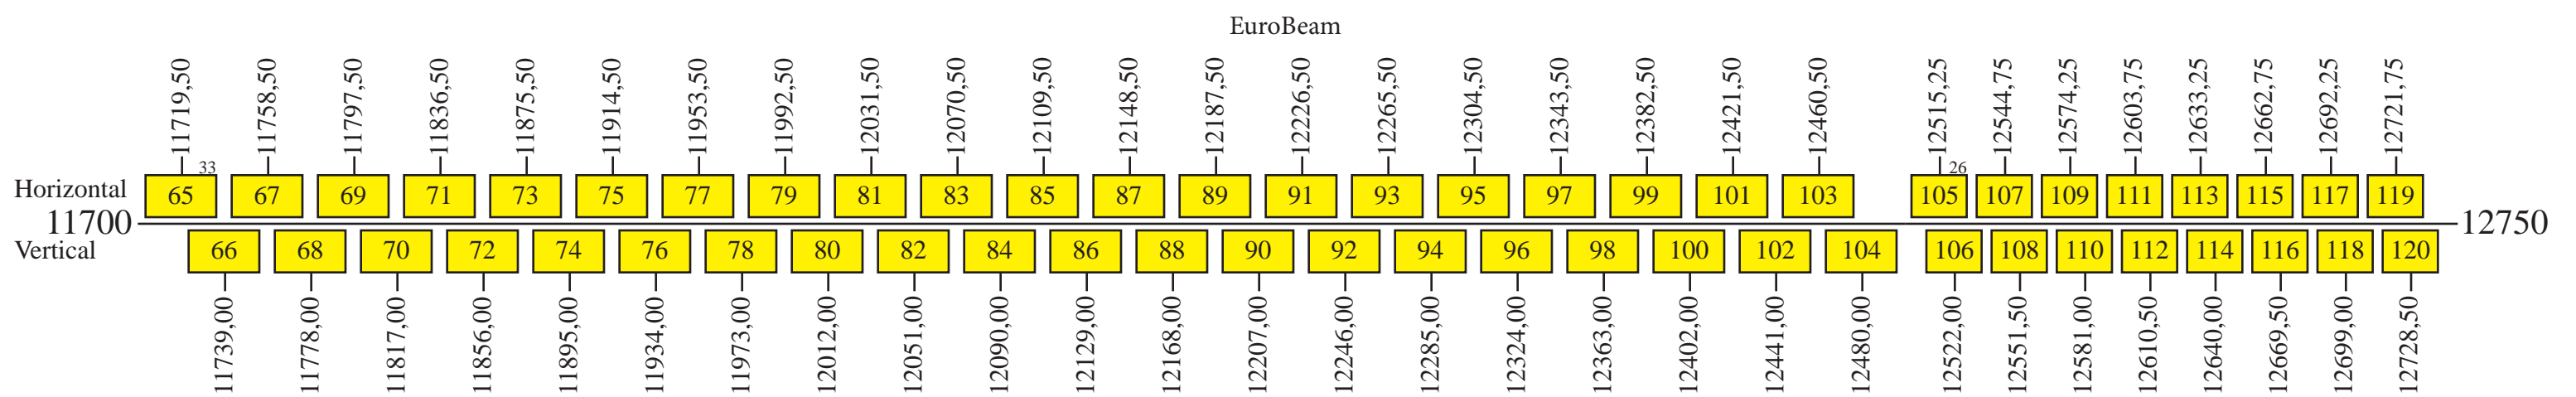

Astra 1H

Frequency Plan Ku-Band

Uplink

Downlink

Astra 1H

Frequency Plan Ka-Band

Uplink

Note: Beam 1 = Portugal
 Beam 2 = Spain
 Beam 3 = France
 Beam 4 = UK
 Beam 5 = Germany
 Beam 6 = Scandinavia
 Beam 7 = East Europe
 Beam 8 = Italy

Downlink