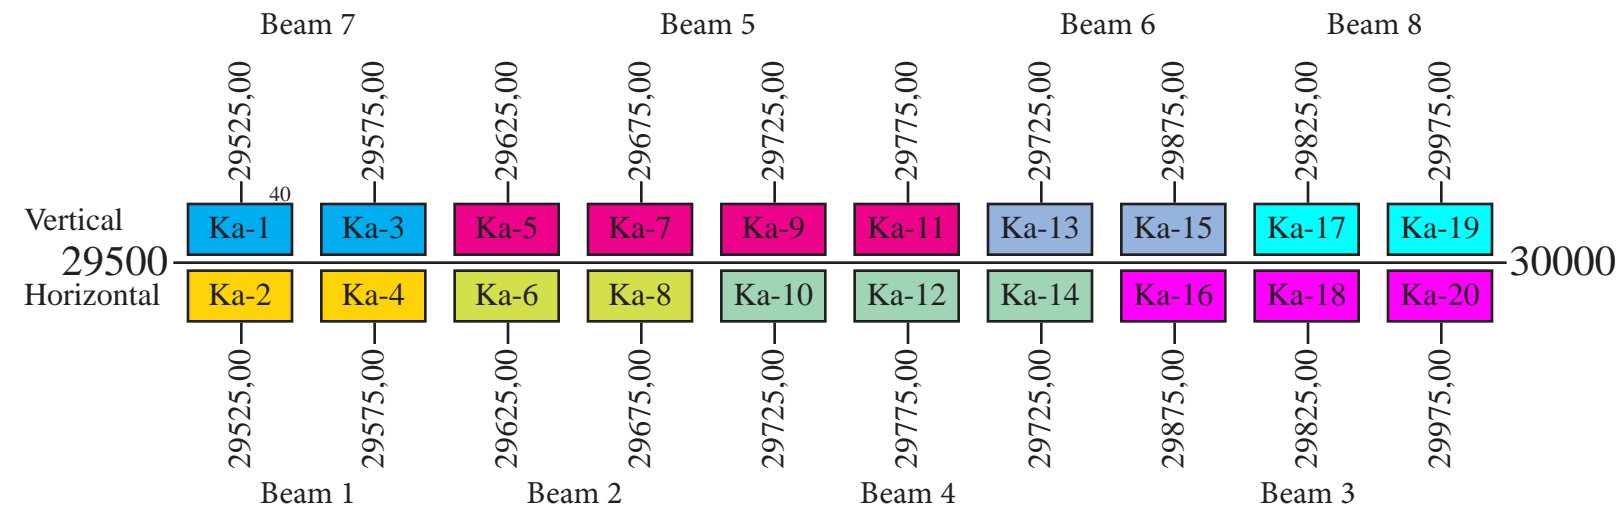

Astra 1H

Frequency Plan Ku-Band

Uplink

Downlink

Astra 1H

Frequency Plan Ka-Band

Uplink

Note: Beam 1 = Portugal
 Beam 2 = Spain
 Beam 3 = France
 Beam 4 = UK
 Beam 5 = Germany
 Beam 6 = Scandinavia
 Beam 7 = East Europe
 Beam 8 = Italy