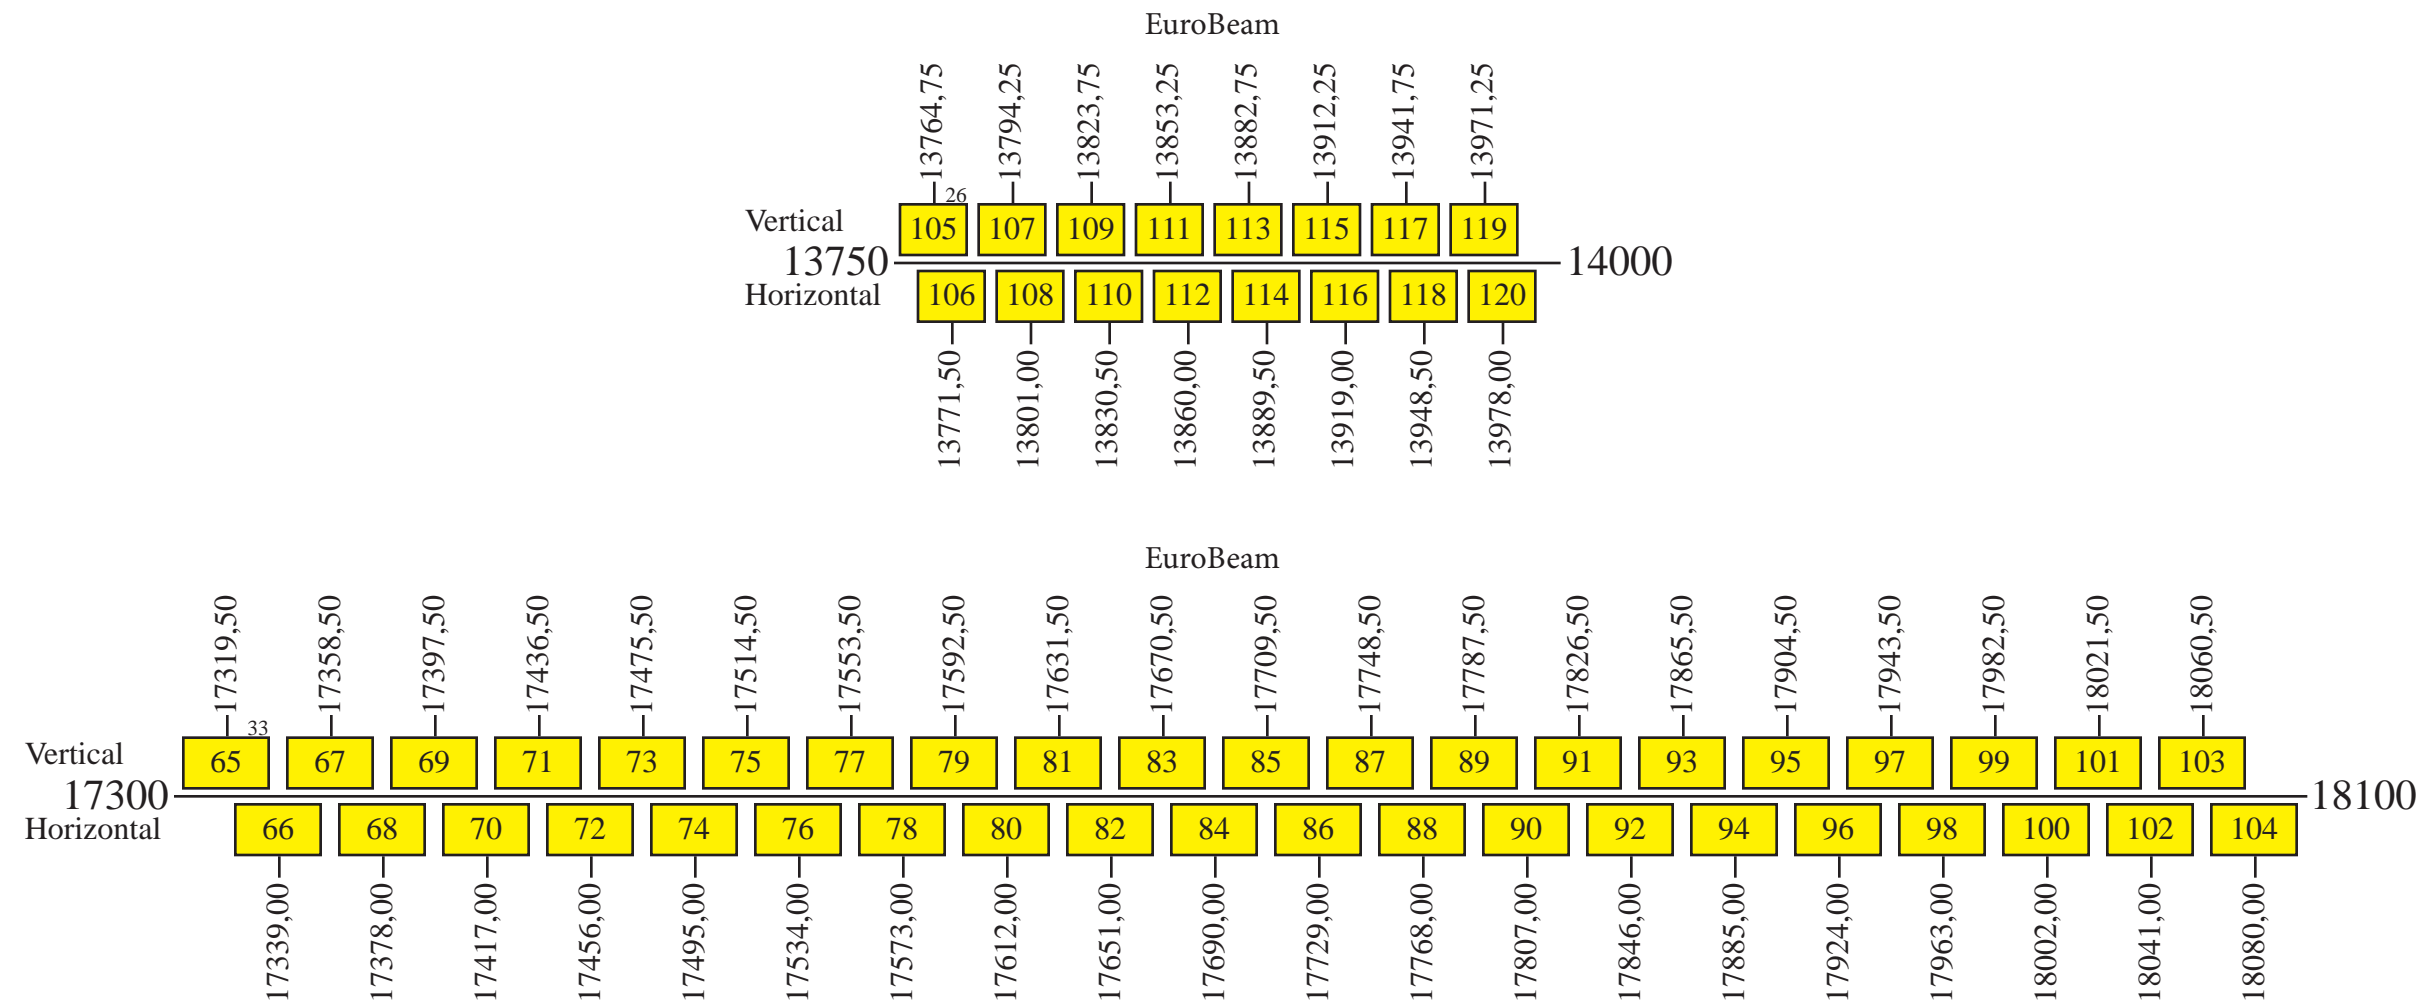

Astra 1H

Frequency Plan Ku-Band

Uplink

Downlink

Astra 1H

Frequency Plan Ka-Band

Uplink

Note: Beam 1 = Portugal
 Beam 2 = Spain
 Beam 3 = France
 Beam 4 = UK
 Beam 5 = Germany
 Beam 6 = Scandinavia
 Beam 7 = East Europe
 Beam 8 = Italy

Downlink