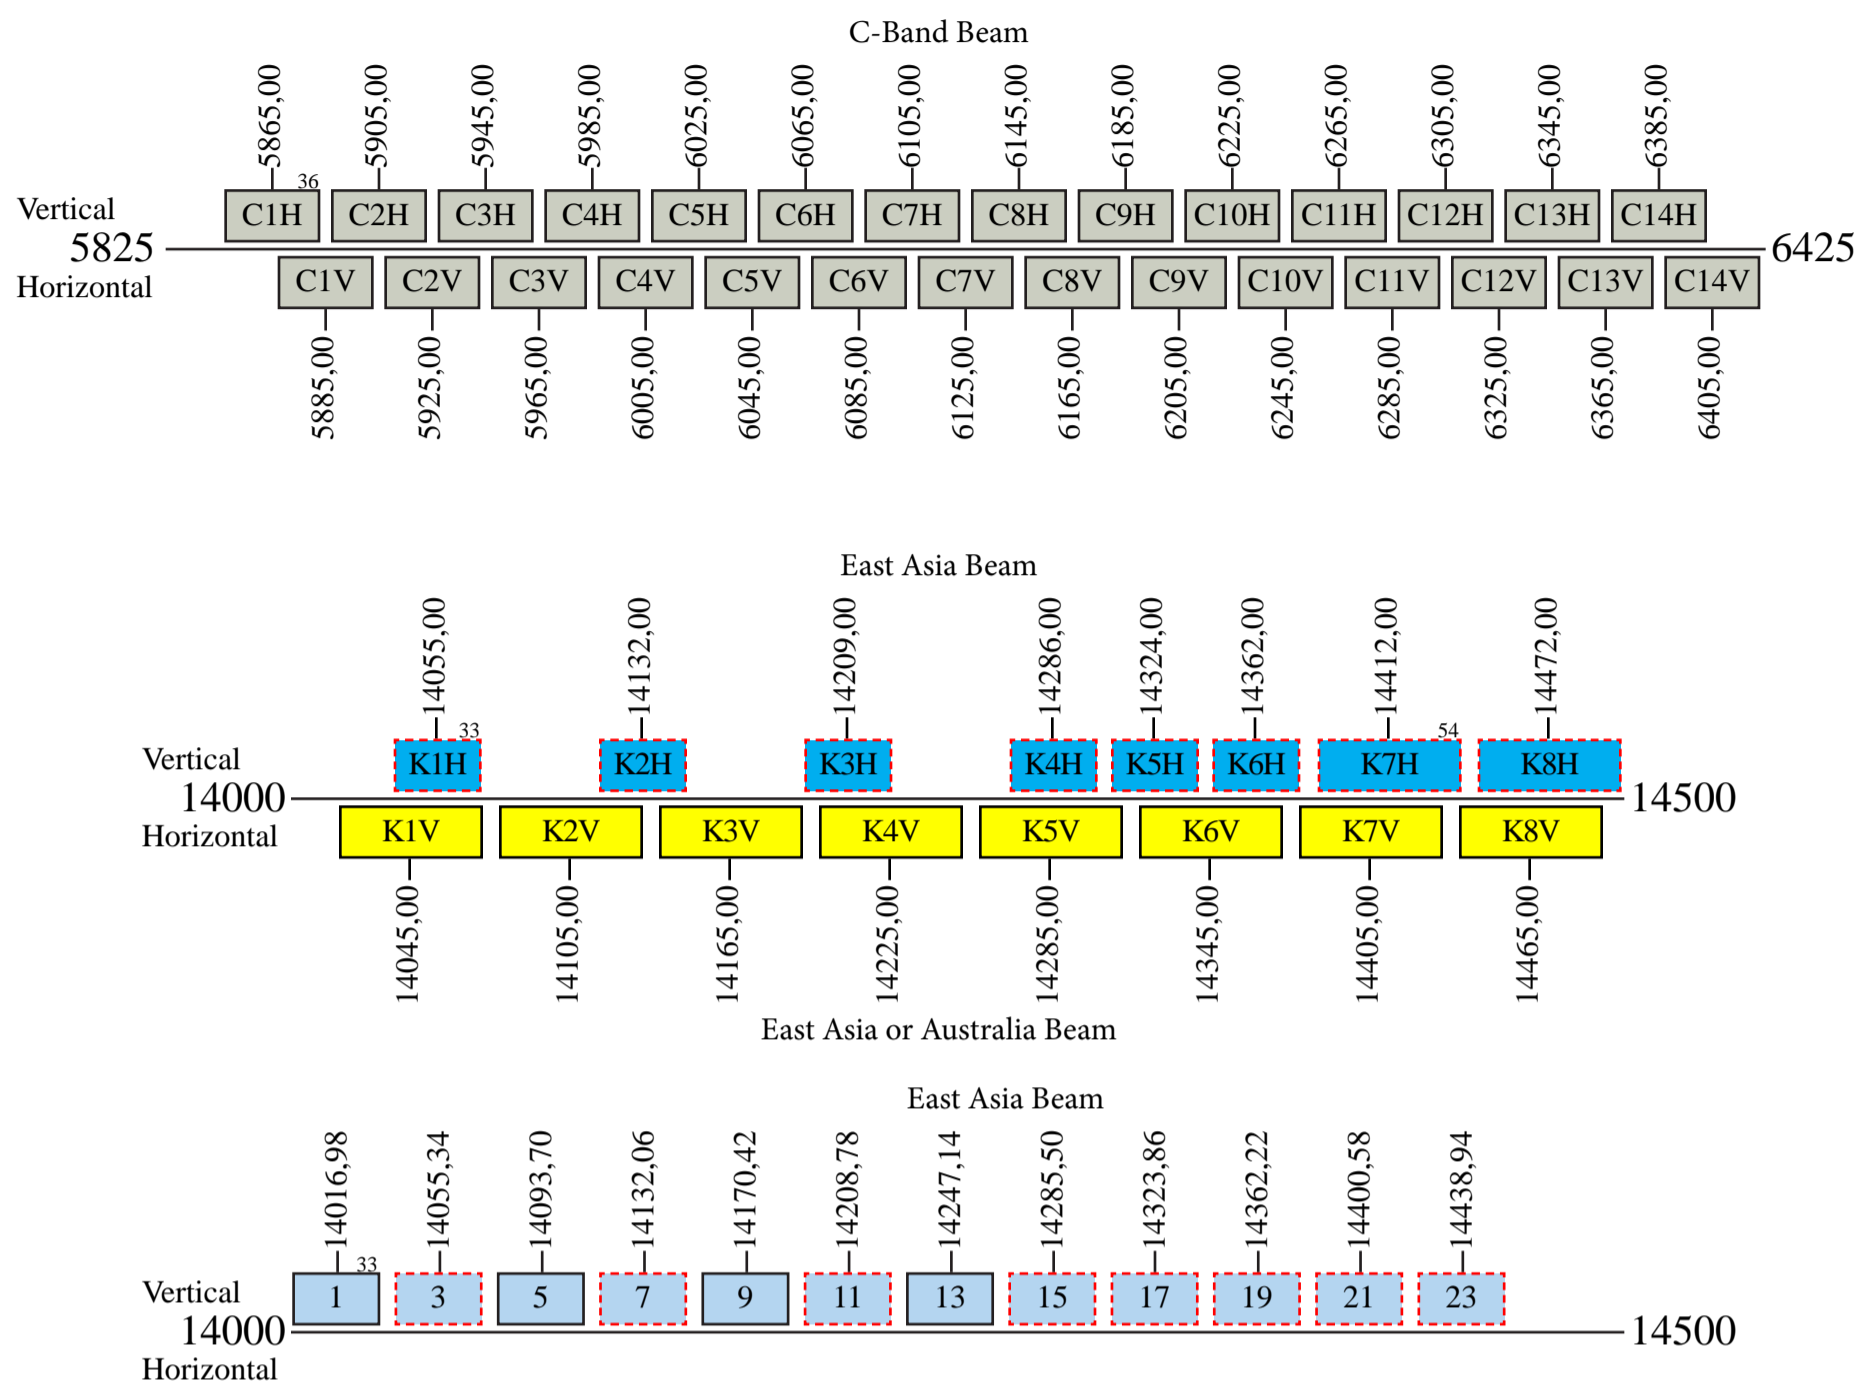

# Asiasat 4

## Frequency Plan

### Downlink

Shared Transponders: BSS 3/FSS K1H, BSS 7/FSS K2H, BSS 11/FSS K3H, BSS 15/FSS K4H, BSS 17/FSS K5H, BSS 19/FSS K6H, BSS 21/FSS K7H and BSS 23/FSS K8H

Beacon 1: 4198,25 H C-Band Beam  
 Beacon 2: 4199,25 H C-Band Beam  
 Beacon 3: 12252,00 V Australia Beam  
 Beacon 4: 12253,00 V East Asia Beam  
 Beacon 5: 12254,00 H East Asia Beam