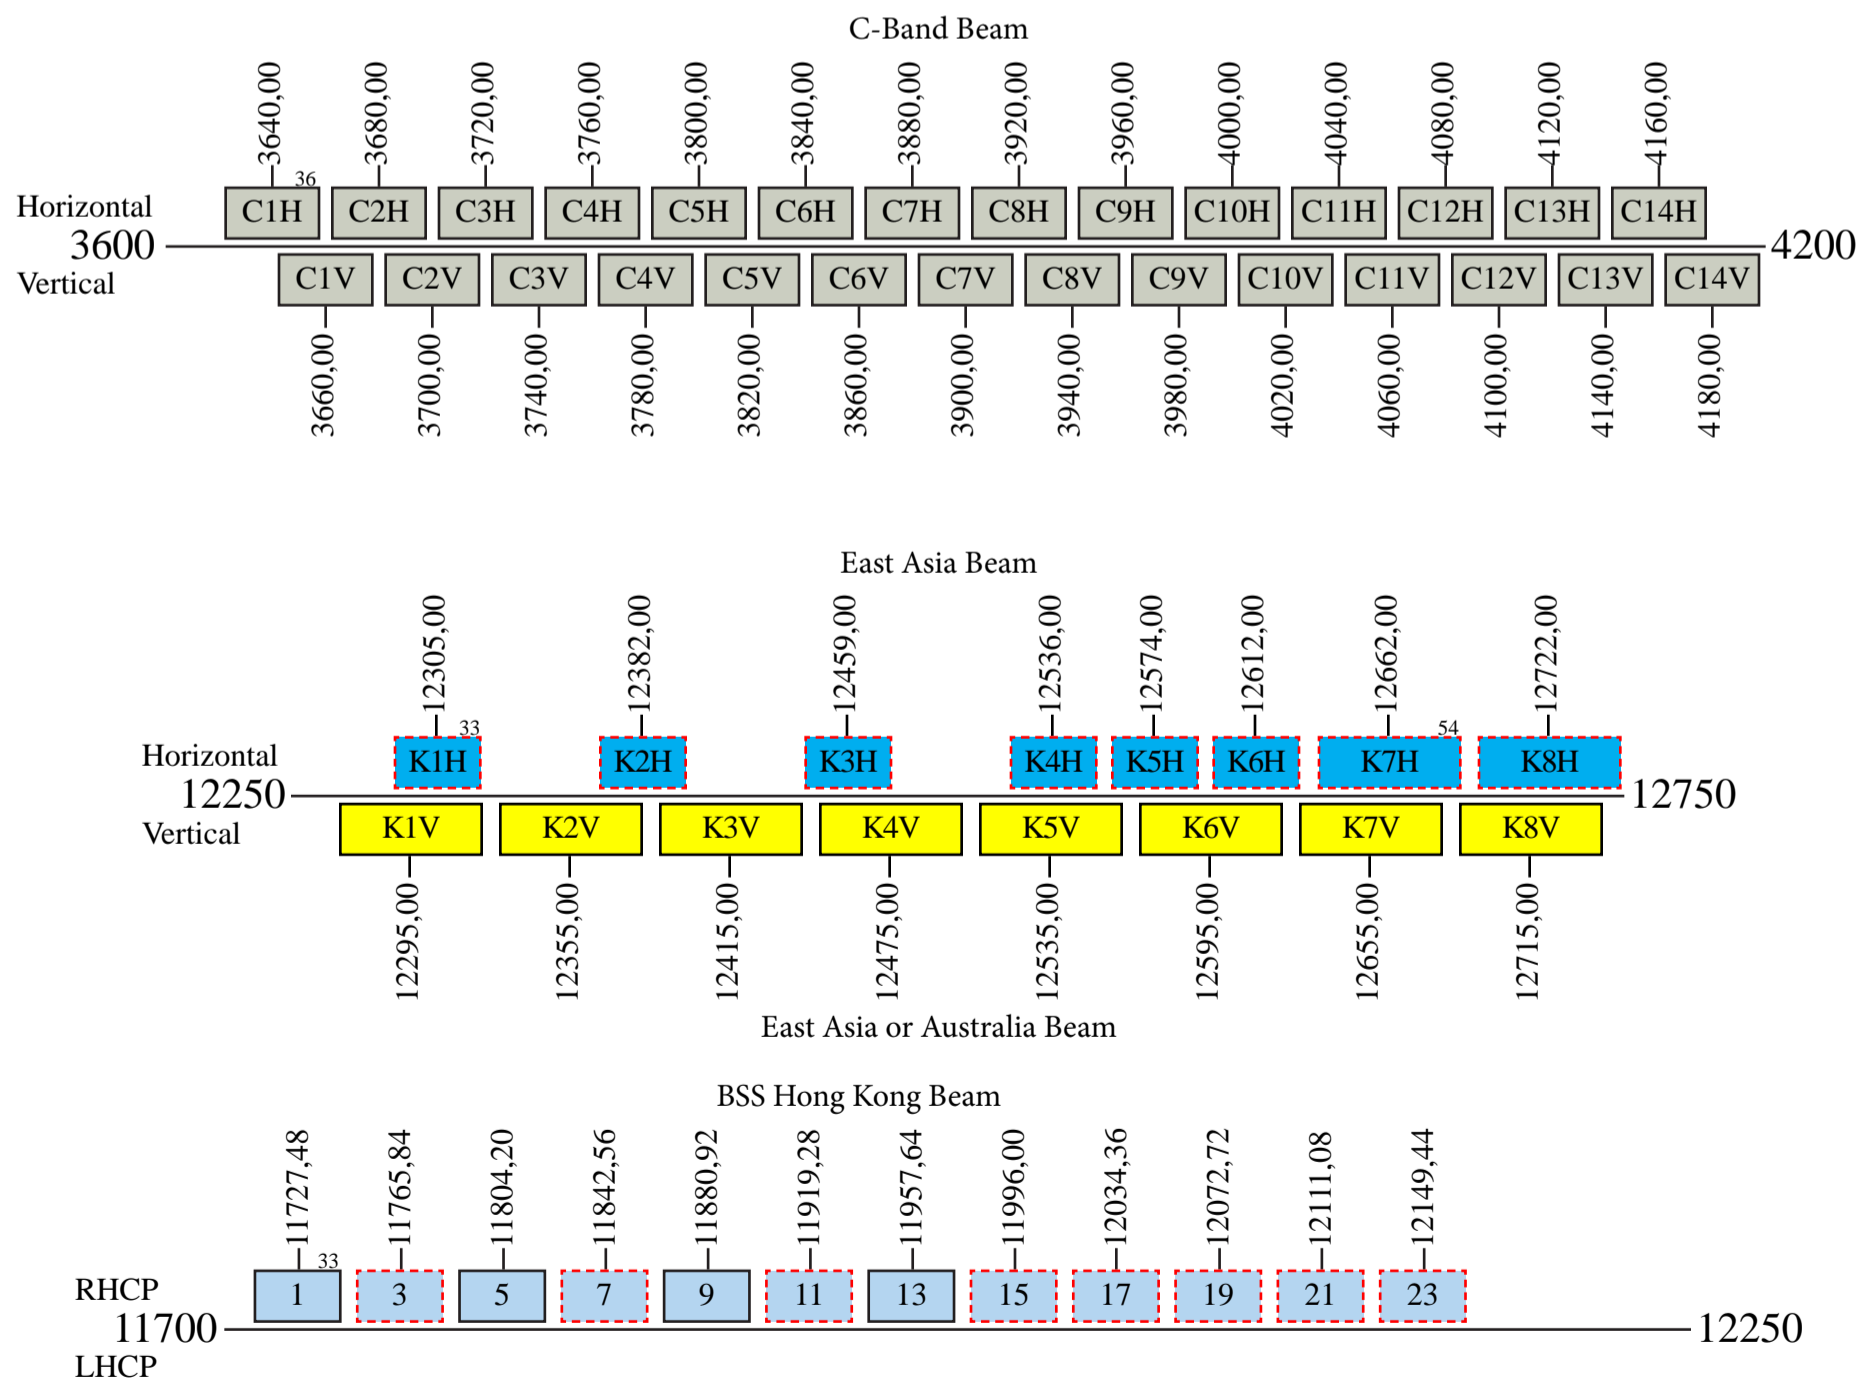

# Asiasat 4

## Frequency Plan

### Downlink

Shared Transponders: BSS 3/FSS K1H, BSS 7/FSS K2H, BSS 11/FSS K3H, BSS 15/FSS K4H, BSS 17/FSS K5H, BSS 19/FSS K6H, BSS 21/FSS K7H and BSS 23/FSS K8H

Beacon 1: 4198,25 H C-Band Beam  
 Beacon 2: 4199,25 H C-Band Beam  
 Beacon 3: 12252,00 V Australia Beam  
 Beacon 4: 12253,00 V East Asia Beam  
 Beacon 5: 12254,00 H East Asia Beam