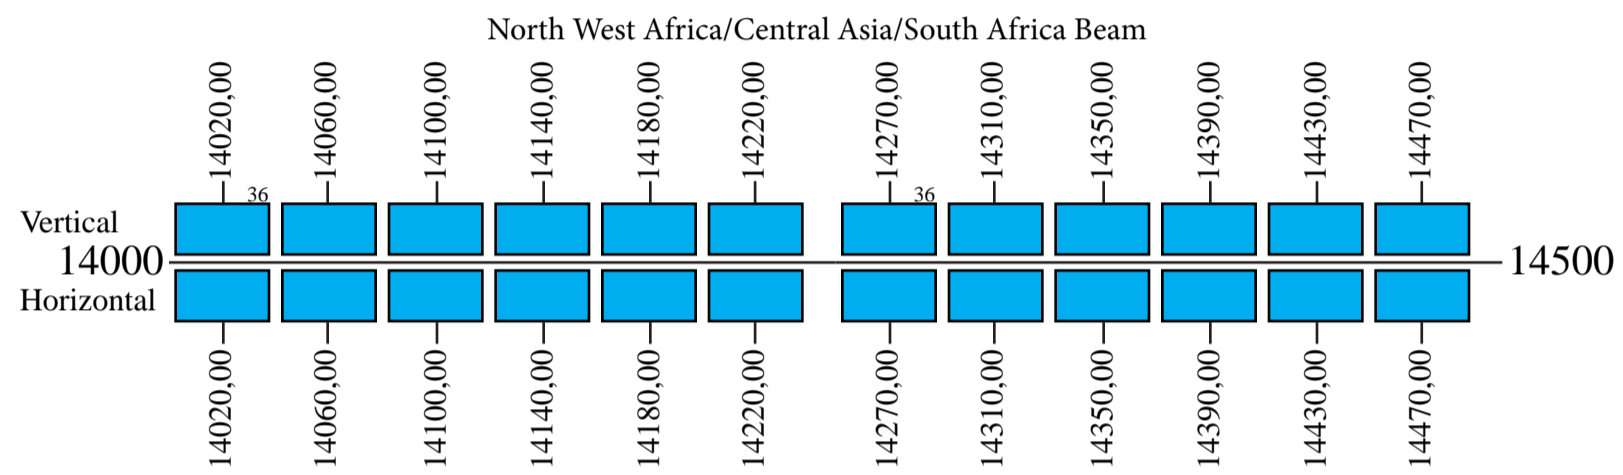

Badr 7 (Arabsat 6B)

Provisional Frequency Plan Only Ku-Band

Uplink

Downlink