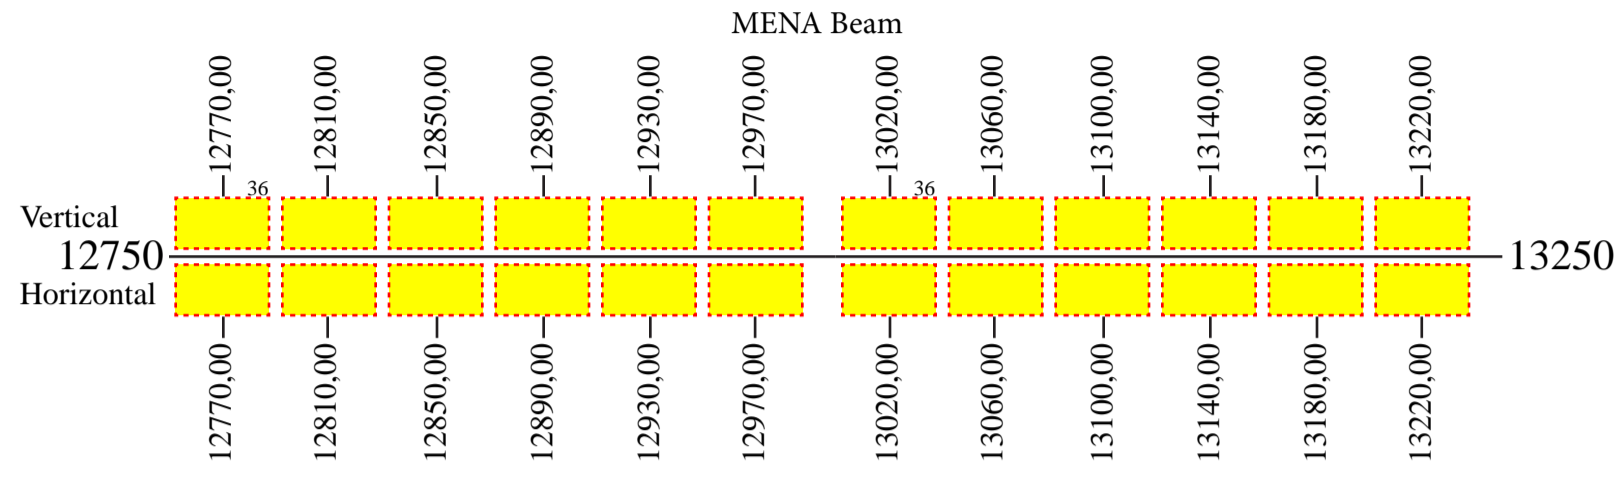

Badr 7 (Arabsat 6B)

Provisional Frequency Plan Only Ku-Band

Uplink

Downlink