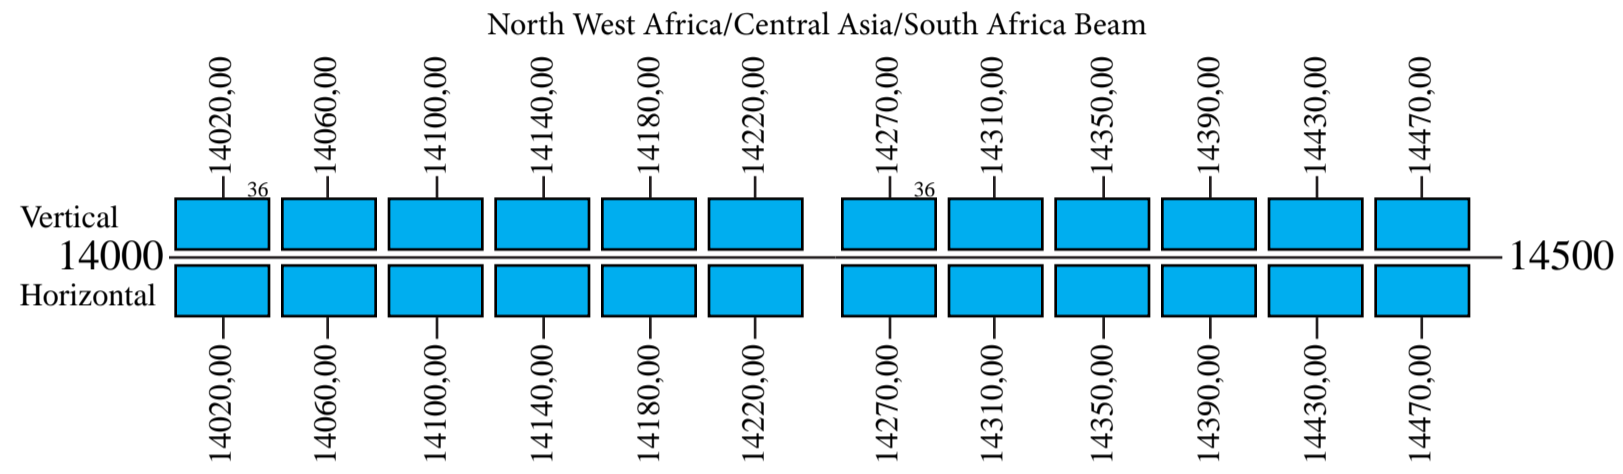

Badr 7 (Arabsat 6B)

Provisional Frequency Plan Only Ku-Band

Uplink

Downlink