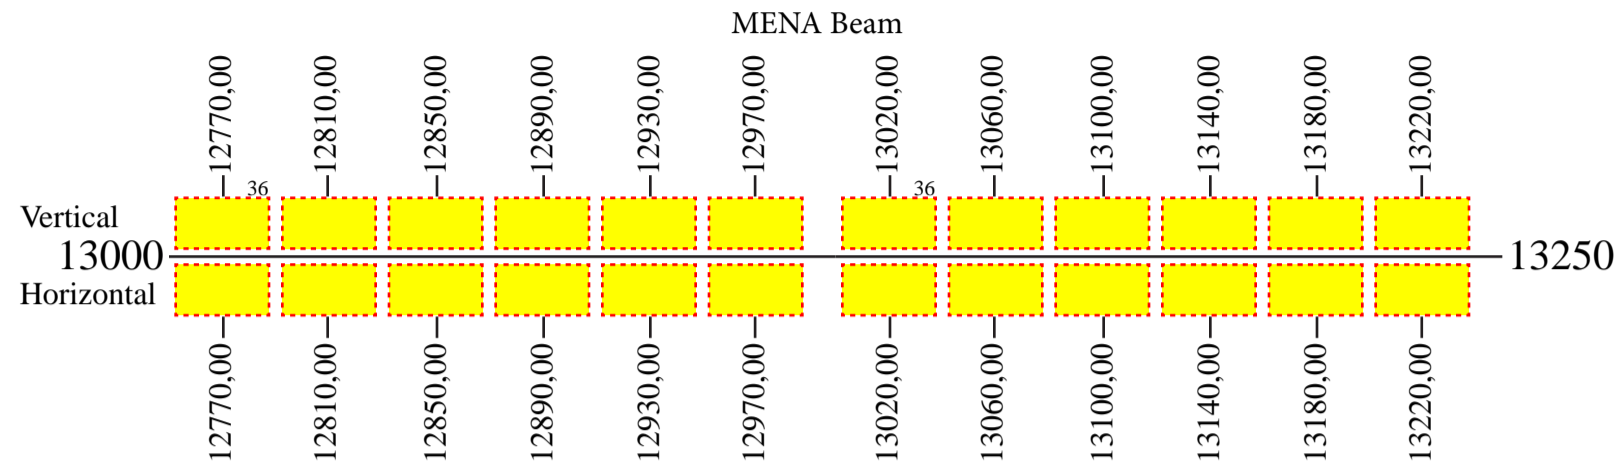

Badr 7 (Arabsat 6B)

Provisional Frequency Plan Only Ku-Band

Uplink

Downlink