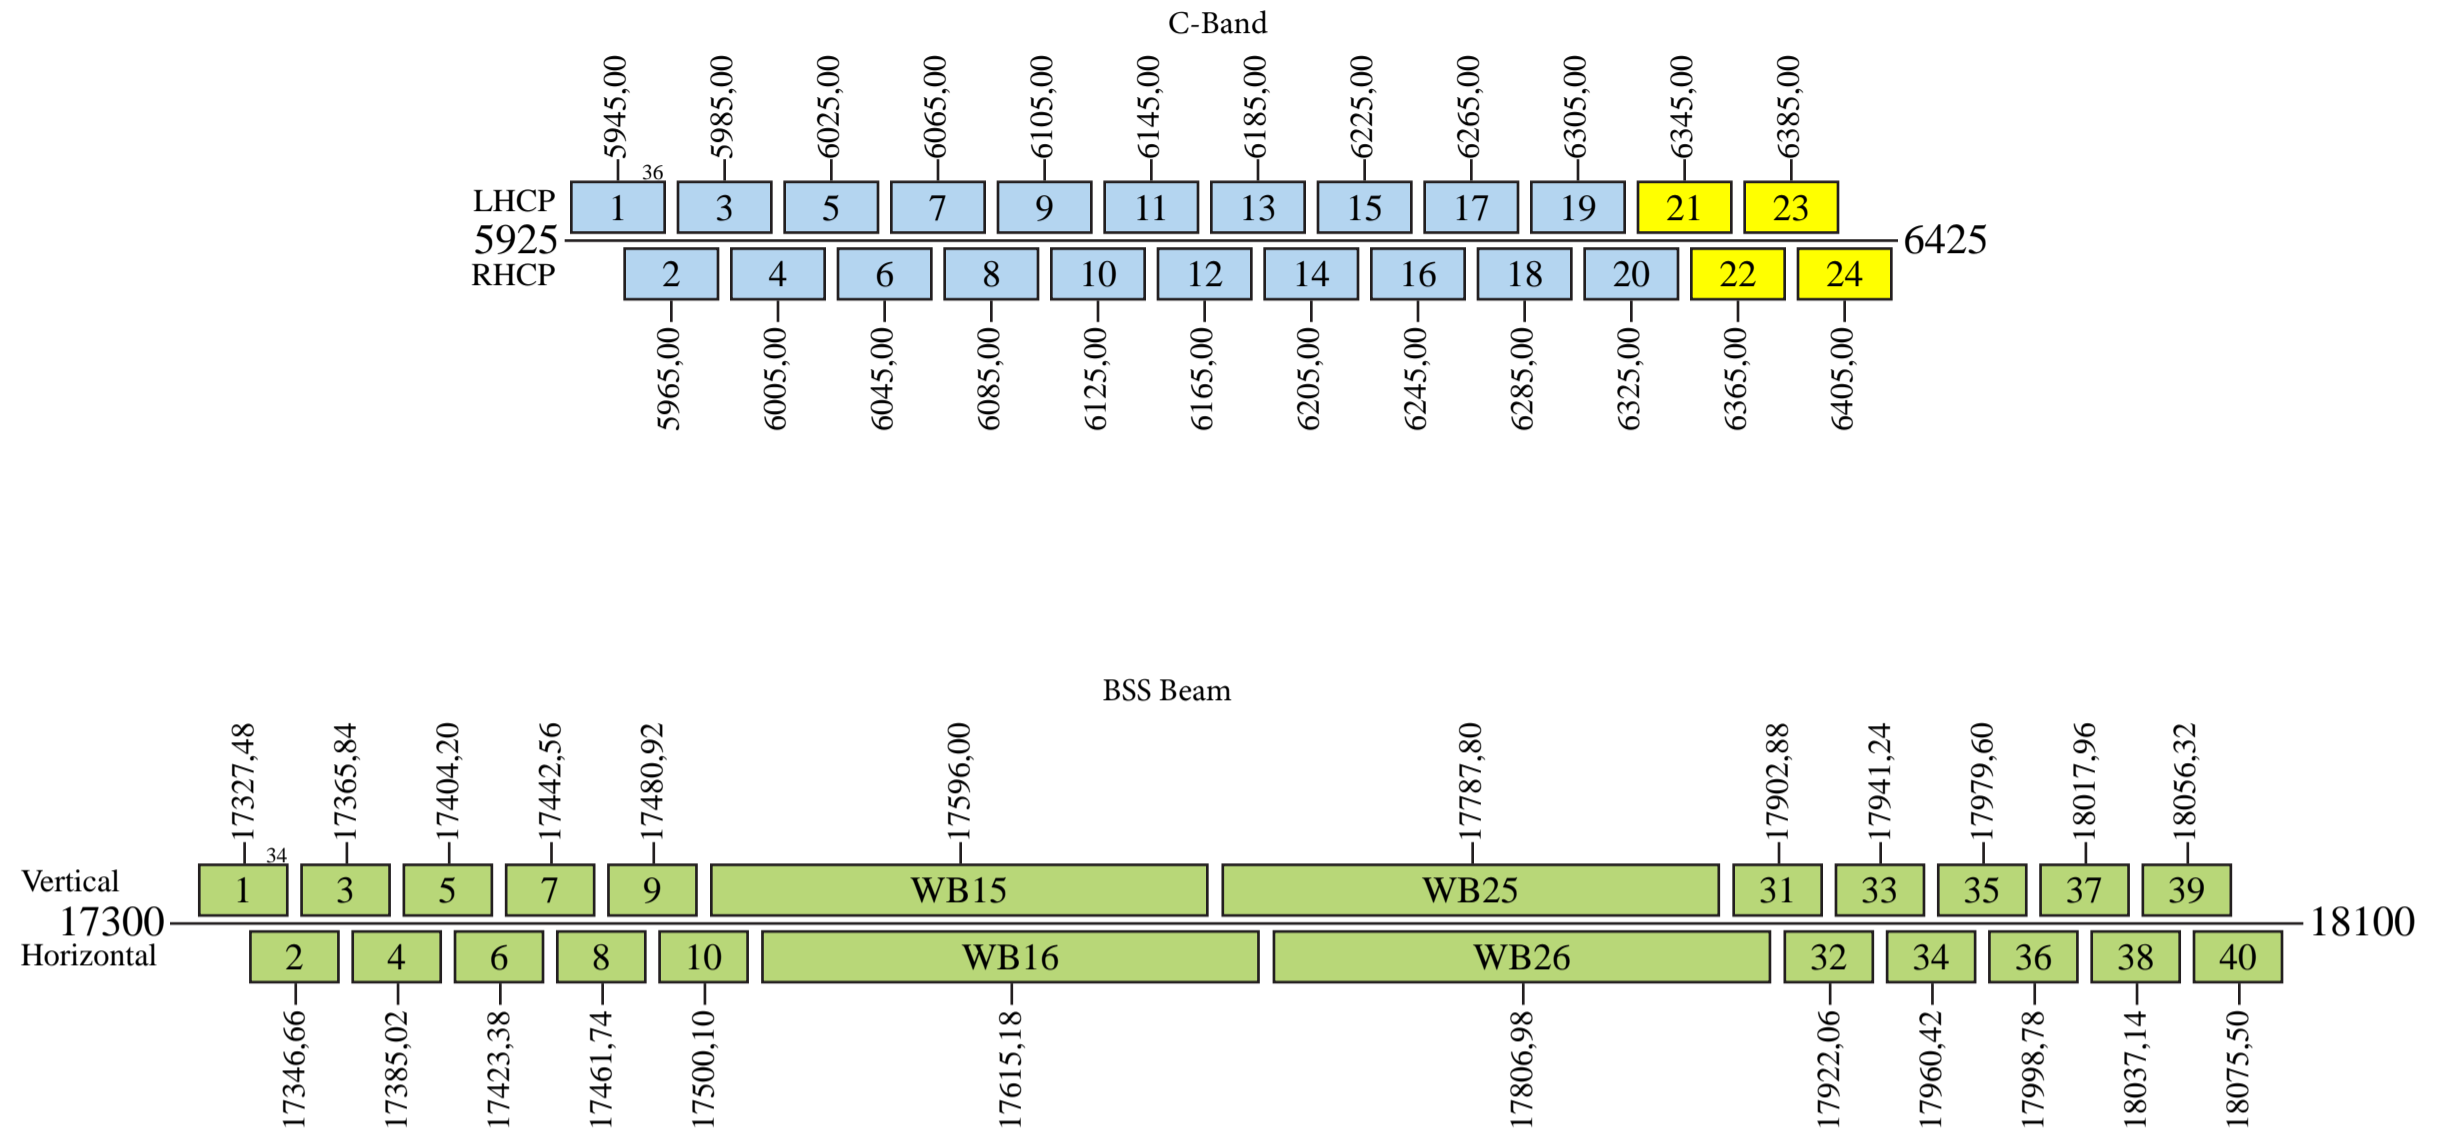

Badr 6 (Arabsat 4AR)

Frequency Plan

Uplink

Downlink