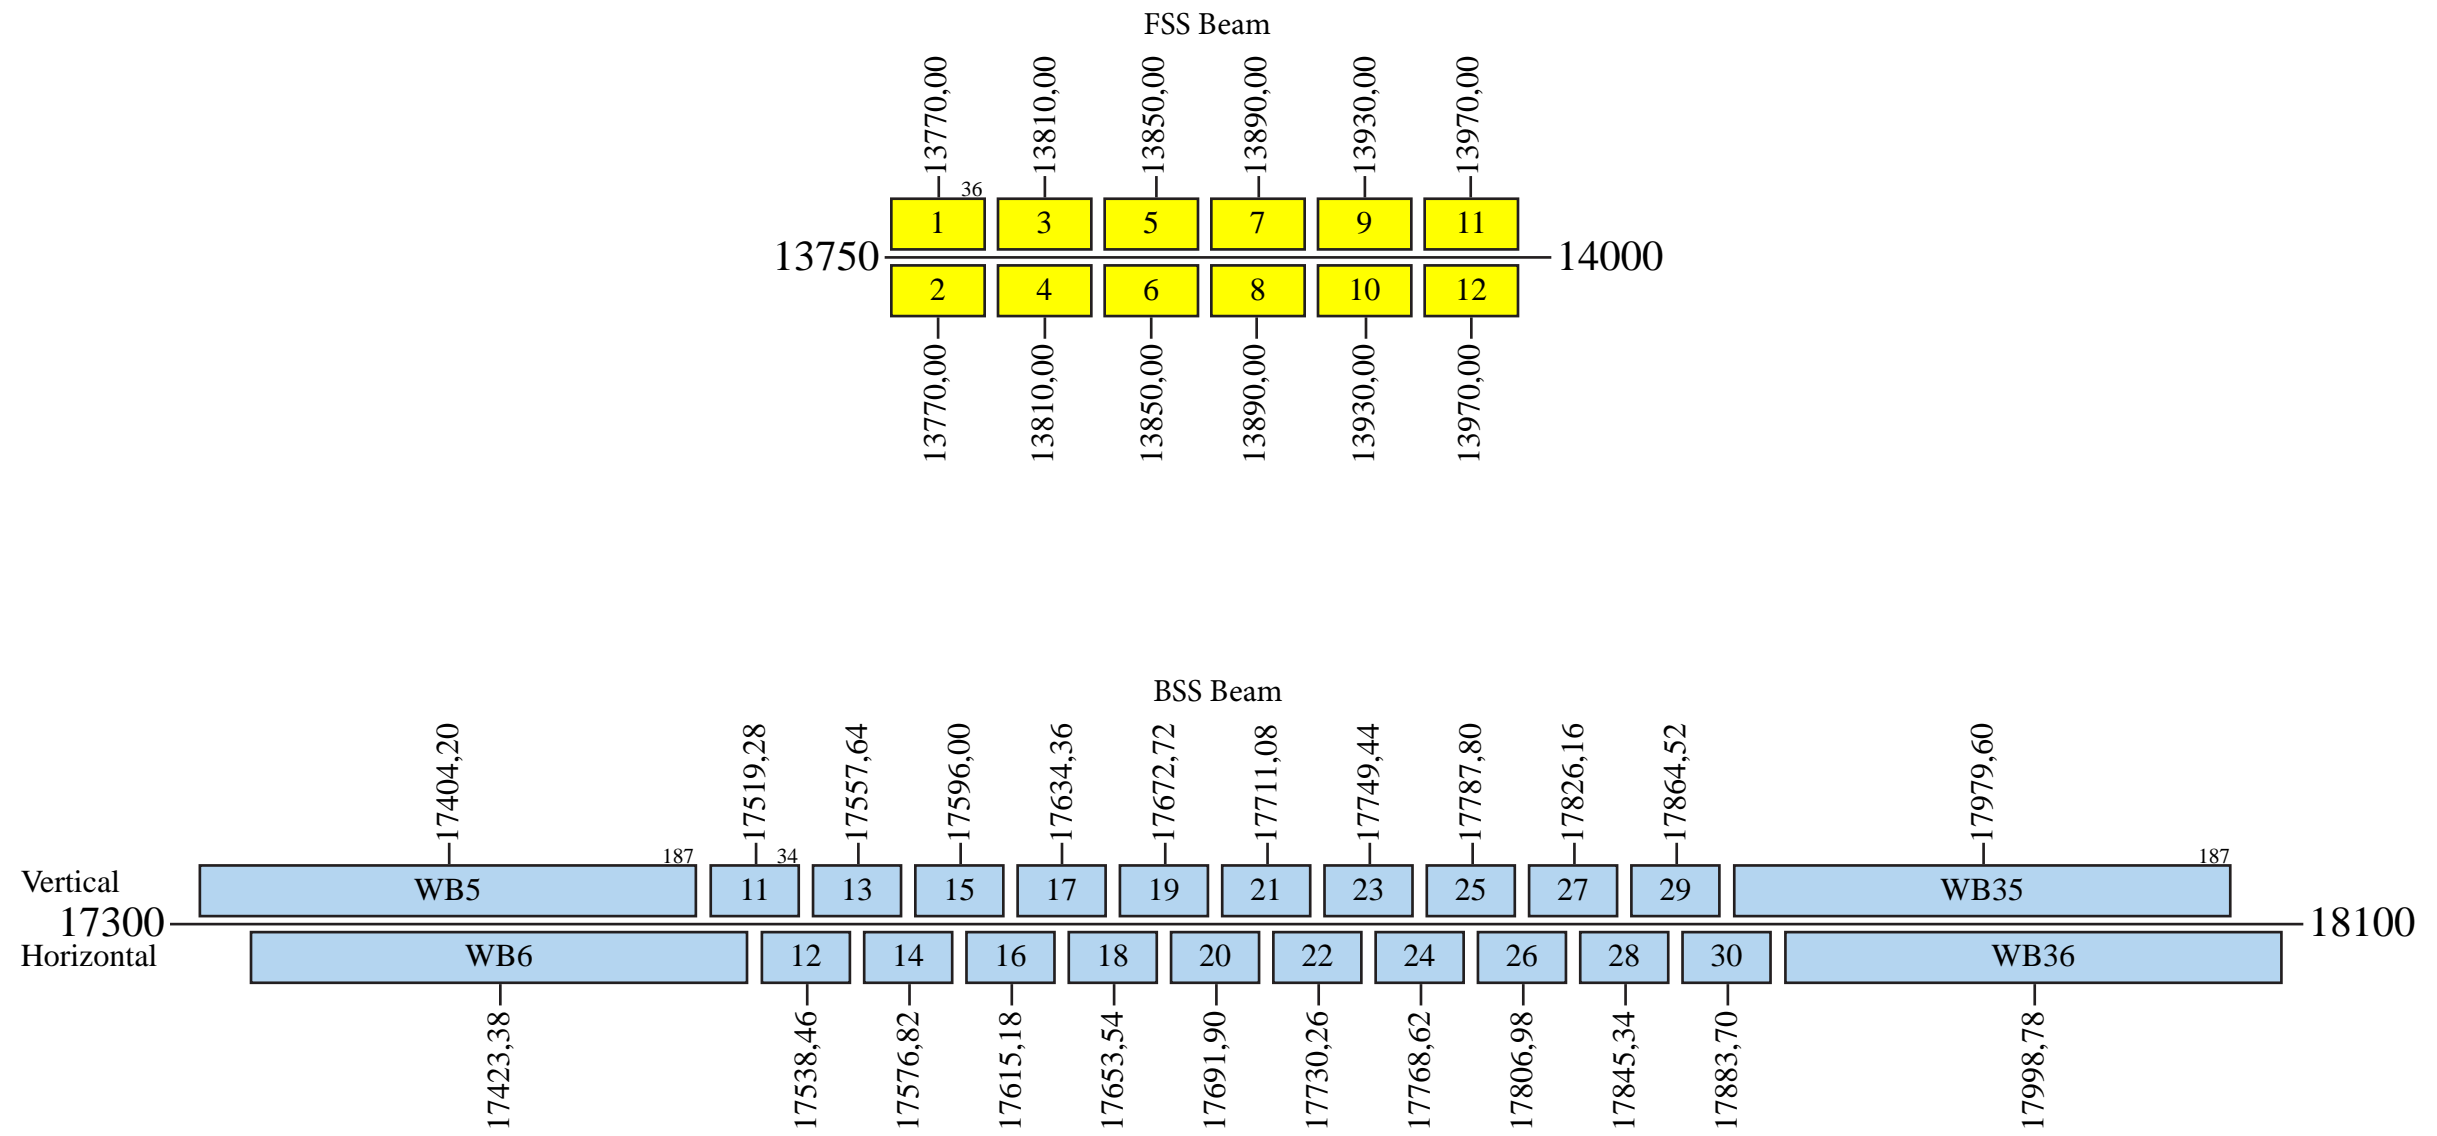

Badr 4 (Arabsat 4B)

Frequency Plan

Uplink

Downlink

Beacon 1: 12497,00 H
 Beacon 2: 12499,00 V
 Beacon 3: 12748,00 V
 Beacon 4: 12750,00 H