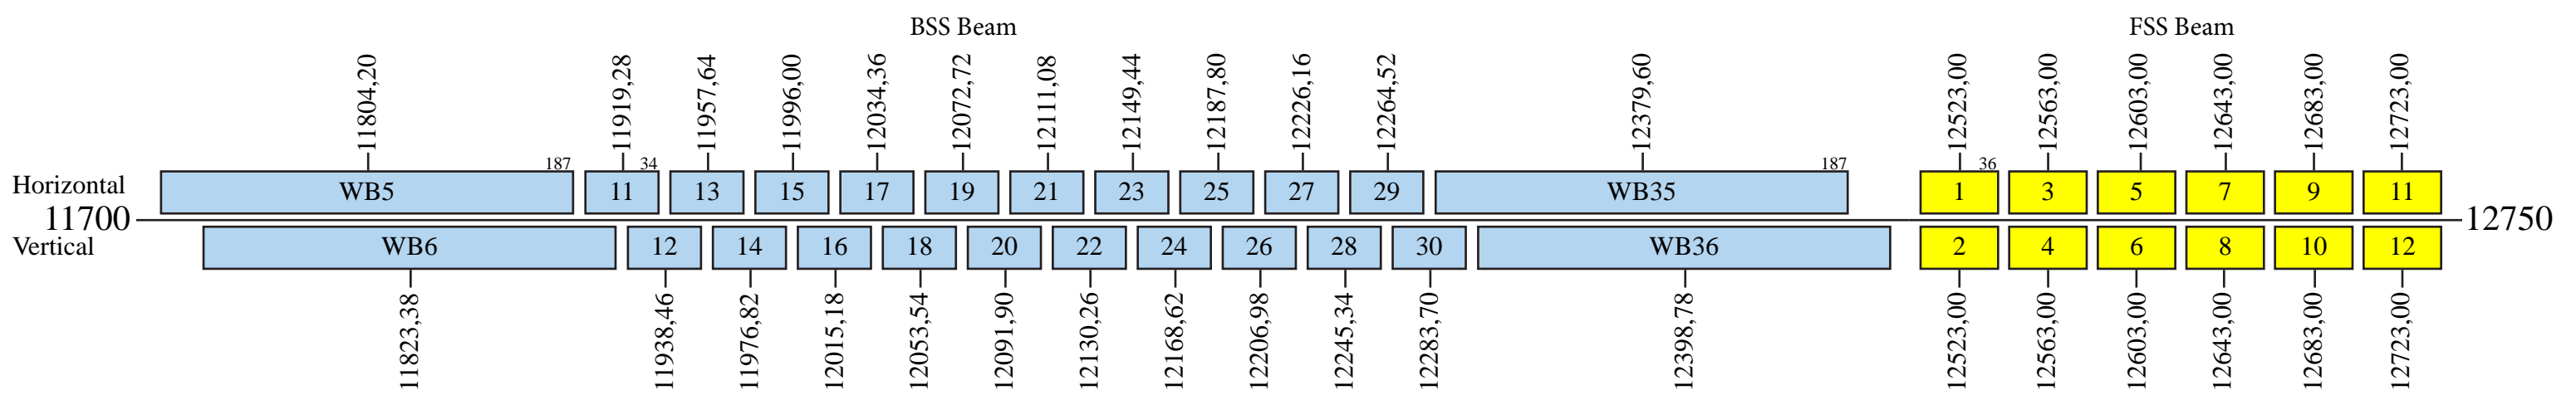

Badr 4 (Arabsat 4B)

Frequency Plan

Uplink

Downlink

Beacon 1: 12497,00 H
 Beacon 2: 12499,00 V
 Beacon 3: 12748,00 V
 Beacon 4: 12750,00 H