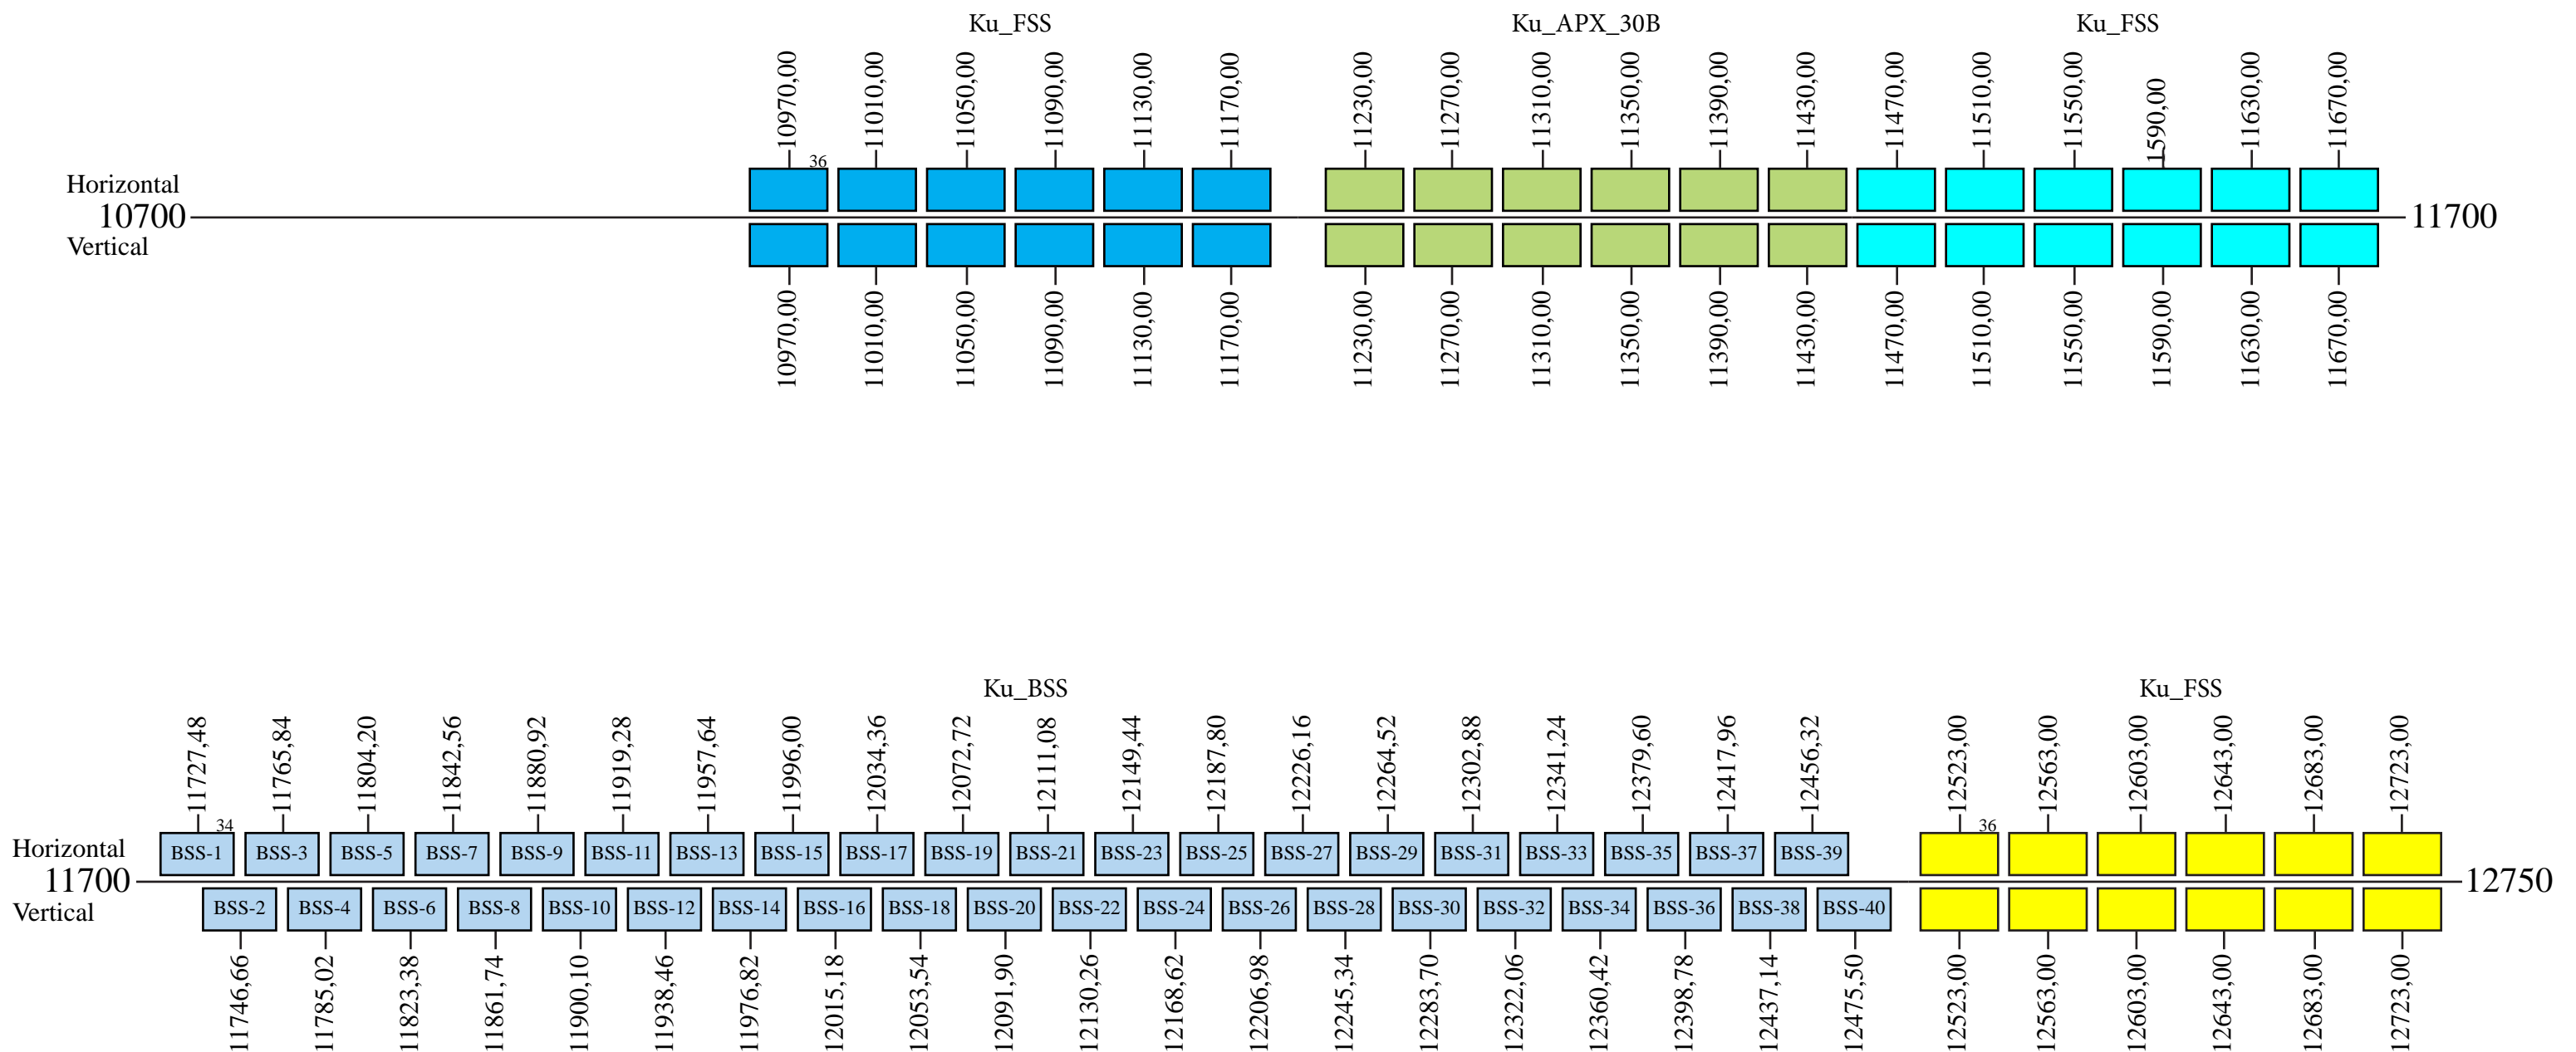

# Arabsat 6A

## Provisional Frequency Plan Only Ku-Band

### Uplink

### Downlink

Command 1: 13993,00 L or R or Linear  
 Command 2: 13995,00 L or R or Linear  
 Telemetry 1: 11198,00 H or R  
 Telemetry 2: 11199,00 V or L  
 Beacon 1: 11696,00 V  
 Beacon 2: 11698,00 H