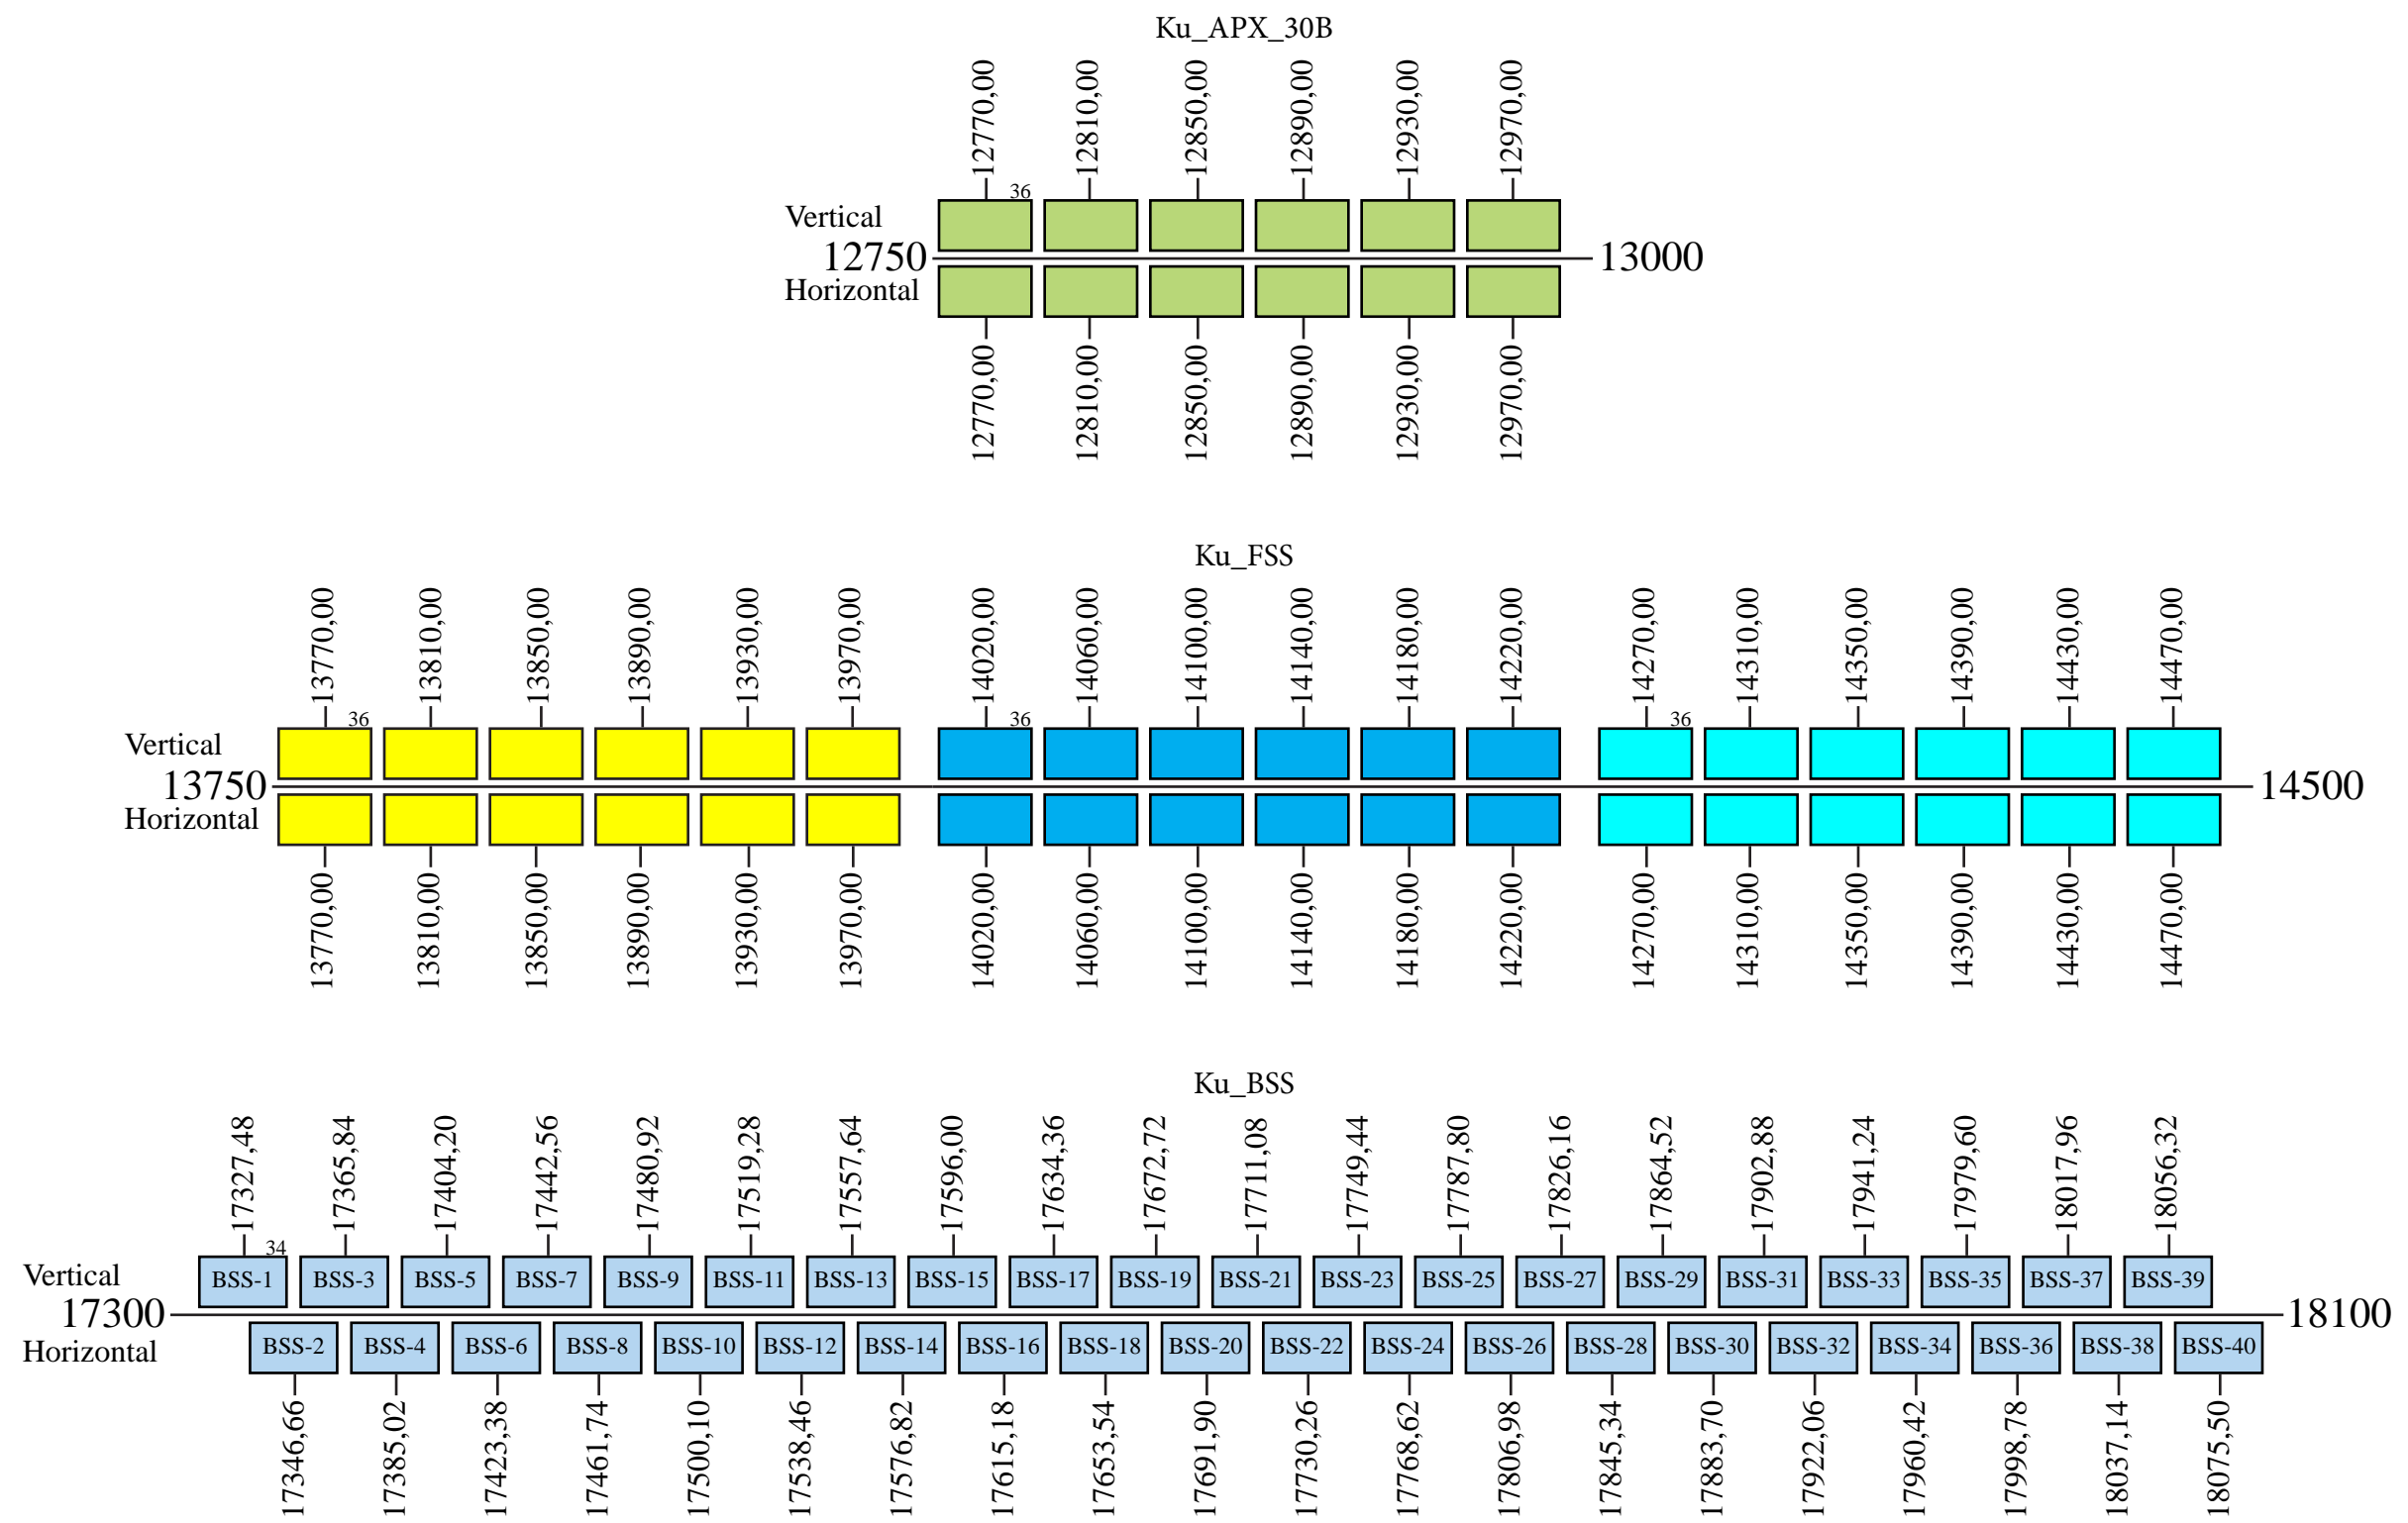

# Arabsat 6A

## Provisional Frequency Plan Only Ku-Band

### Uplink

### Downlink

Command 1: 13993,00 L or R or Linear  
 Command 2: 13995,00 L or R or Linear  
 Telemetry 1: 11198,00 H or R  
 Telemetry 2: 11199,00 V or L  
 Beacon 1: 11696,00 V  
 Beacon 2: 11698,00 H