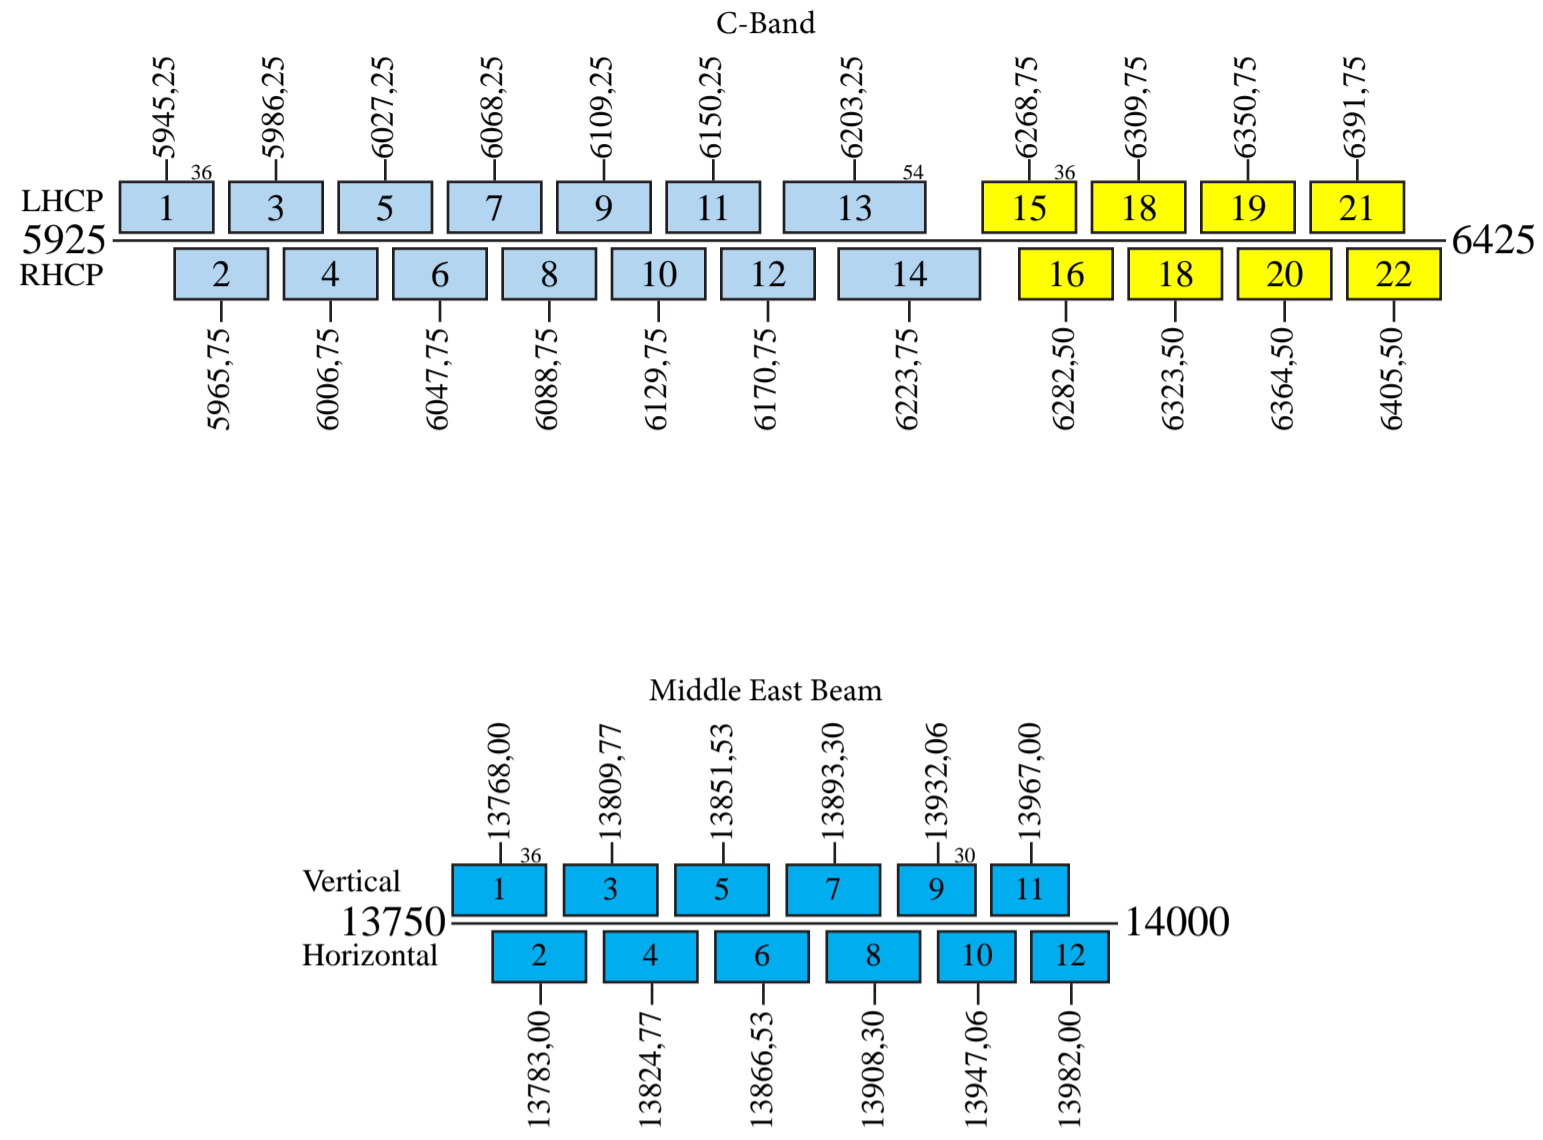

Arabsat 2B

Frequency Plan

Uplink

Downlink