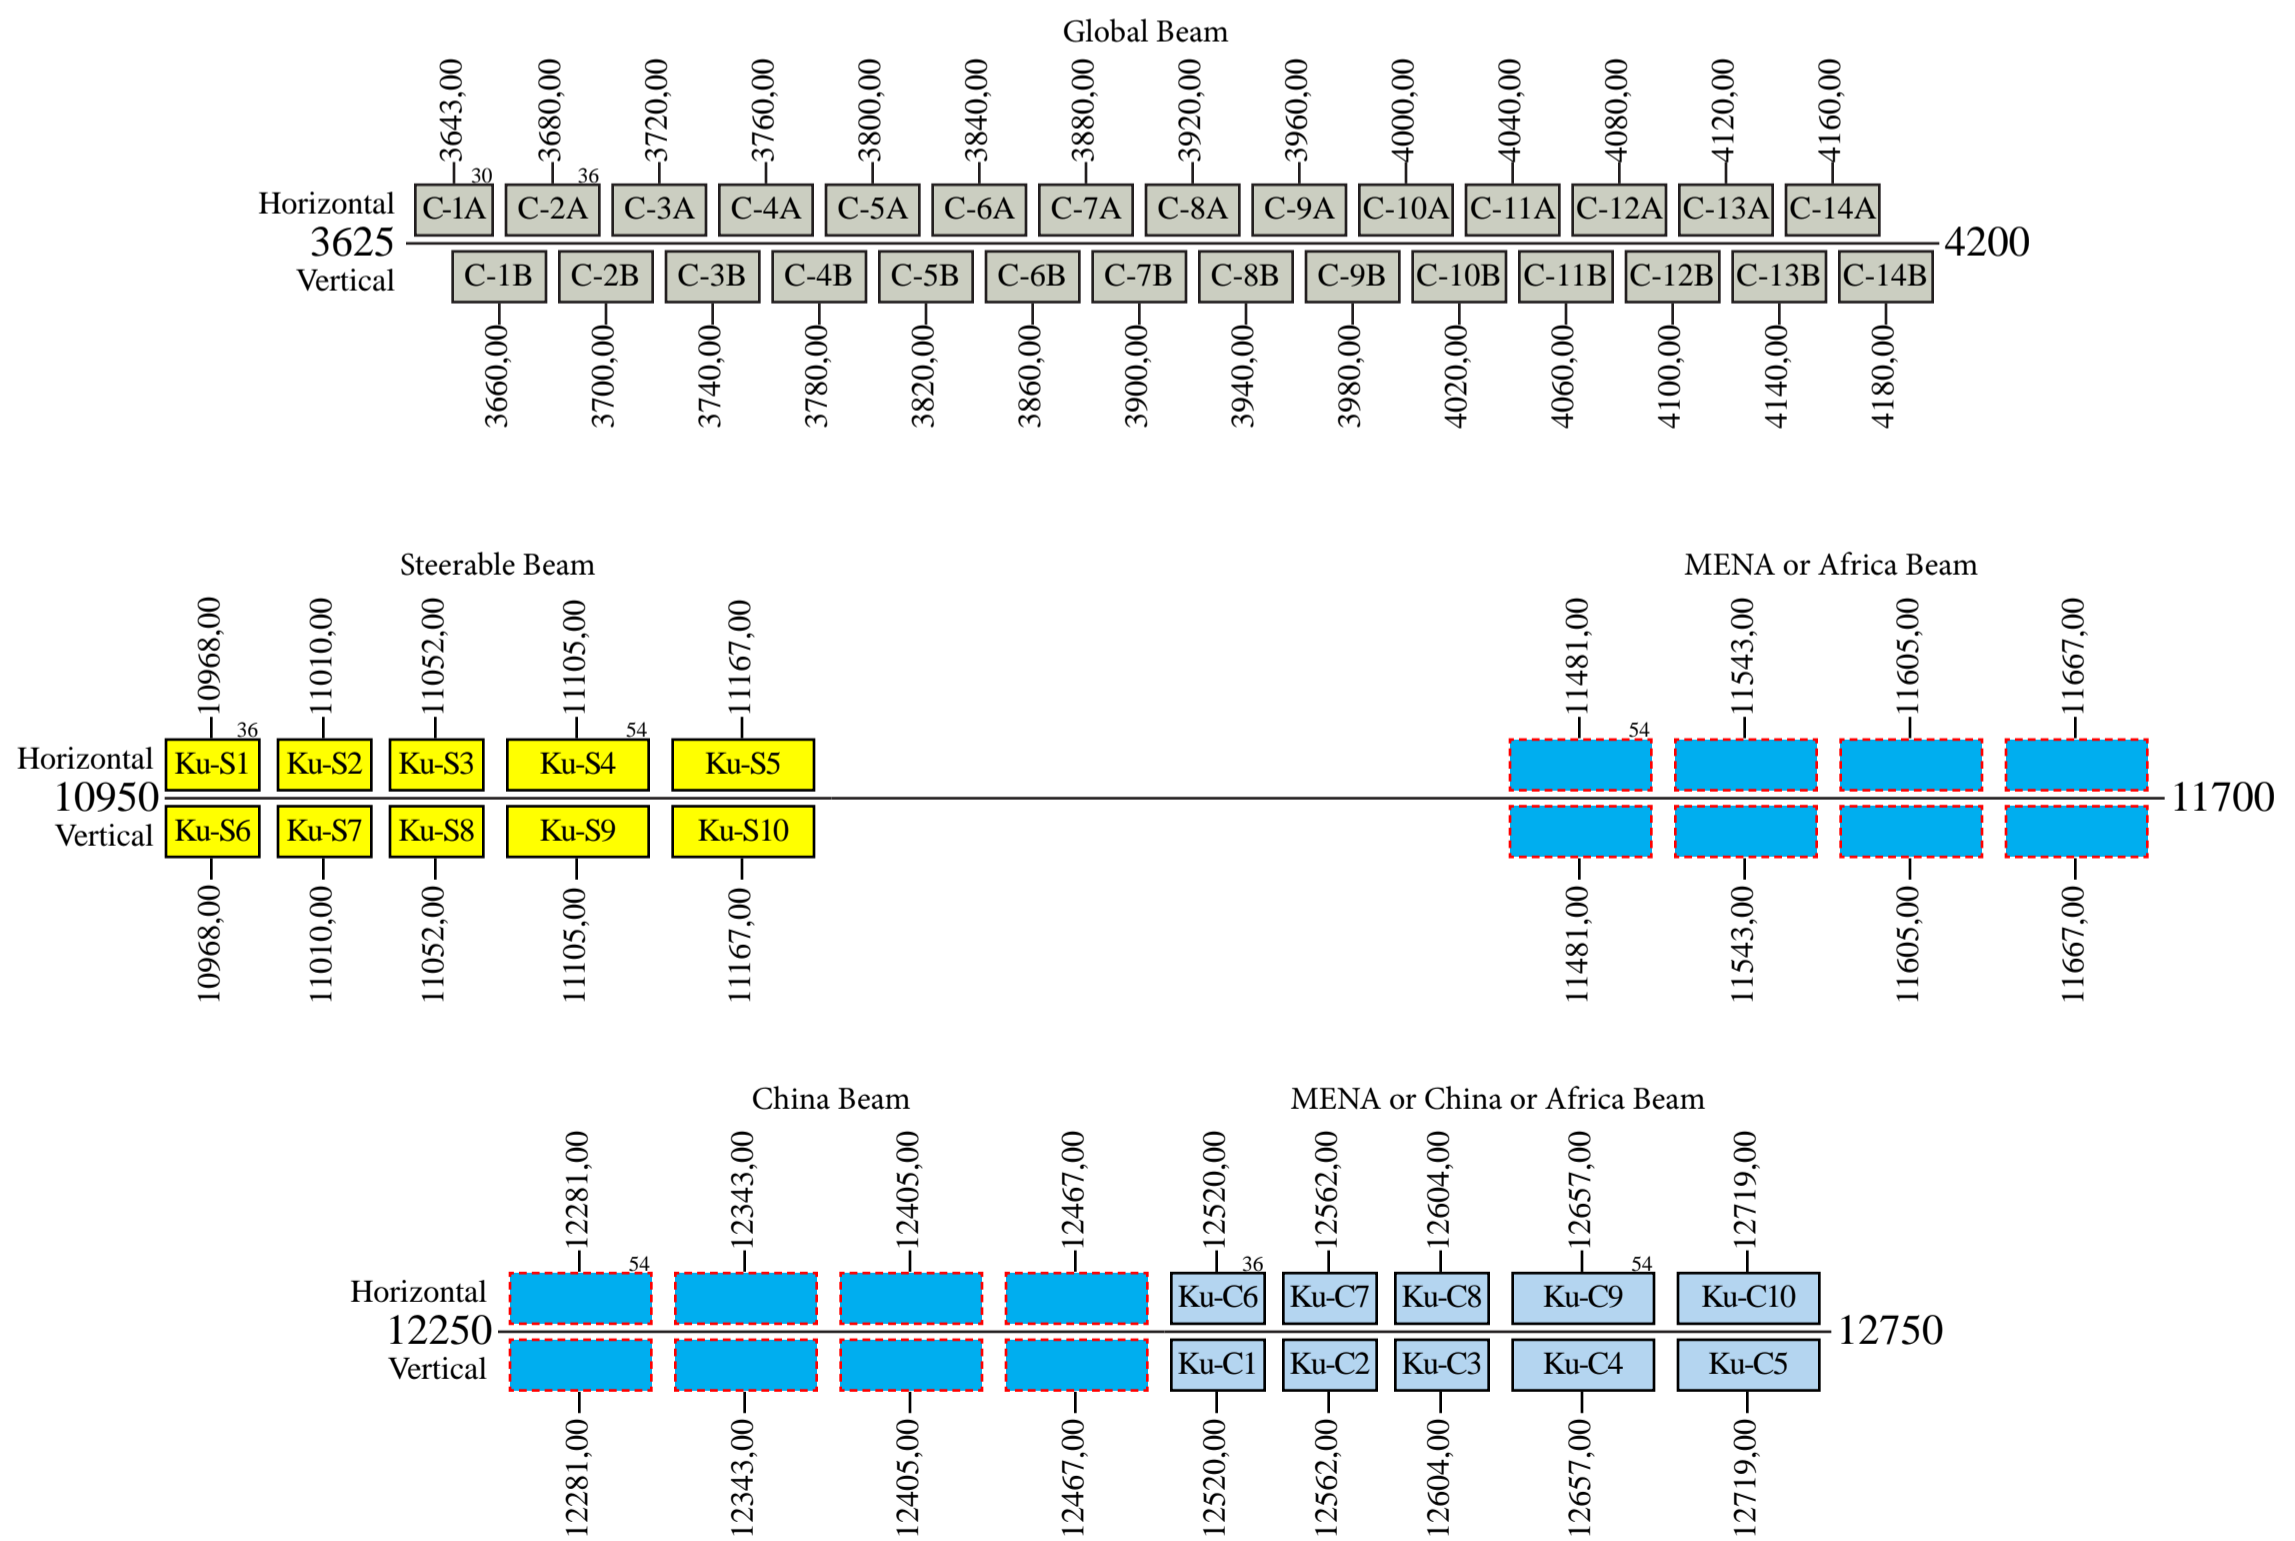

# Apstar 7

## Provisional Frequency Plan

### Uplink

### Downlink

Channels switchable to either 11 GHz or 12 GHz