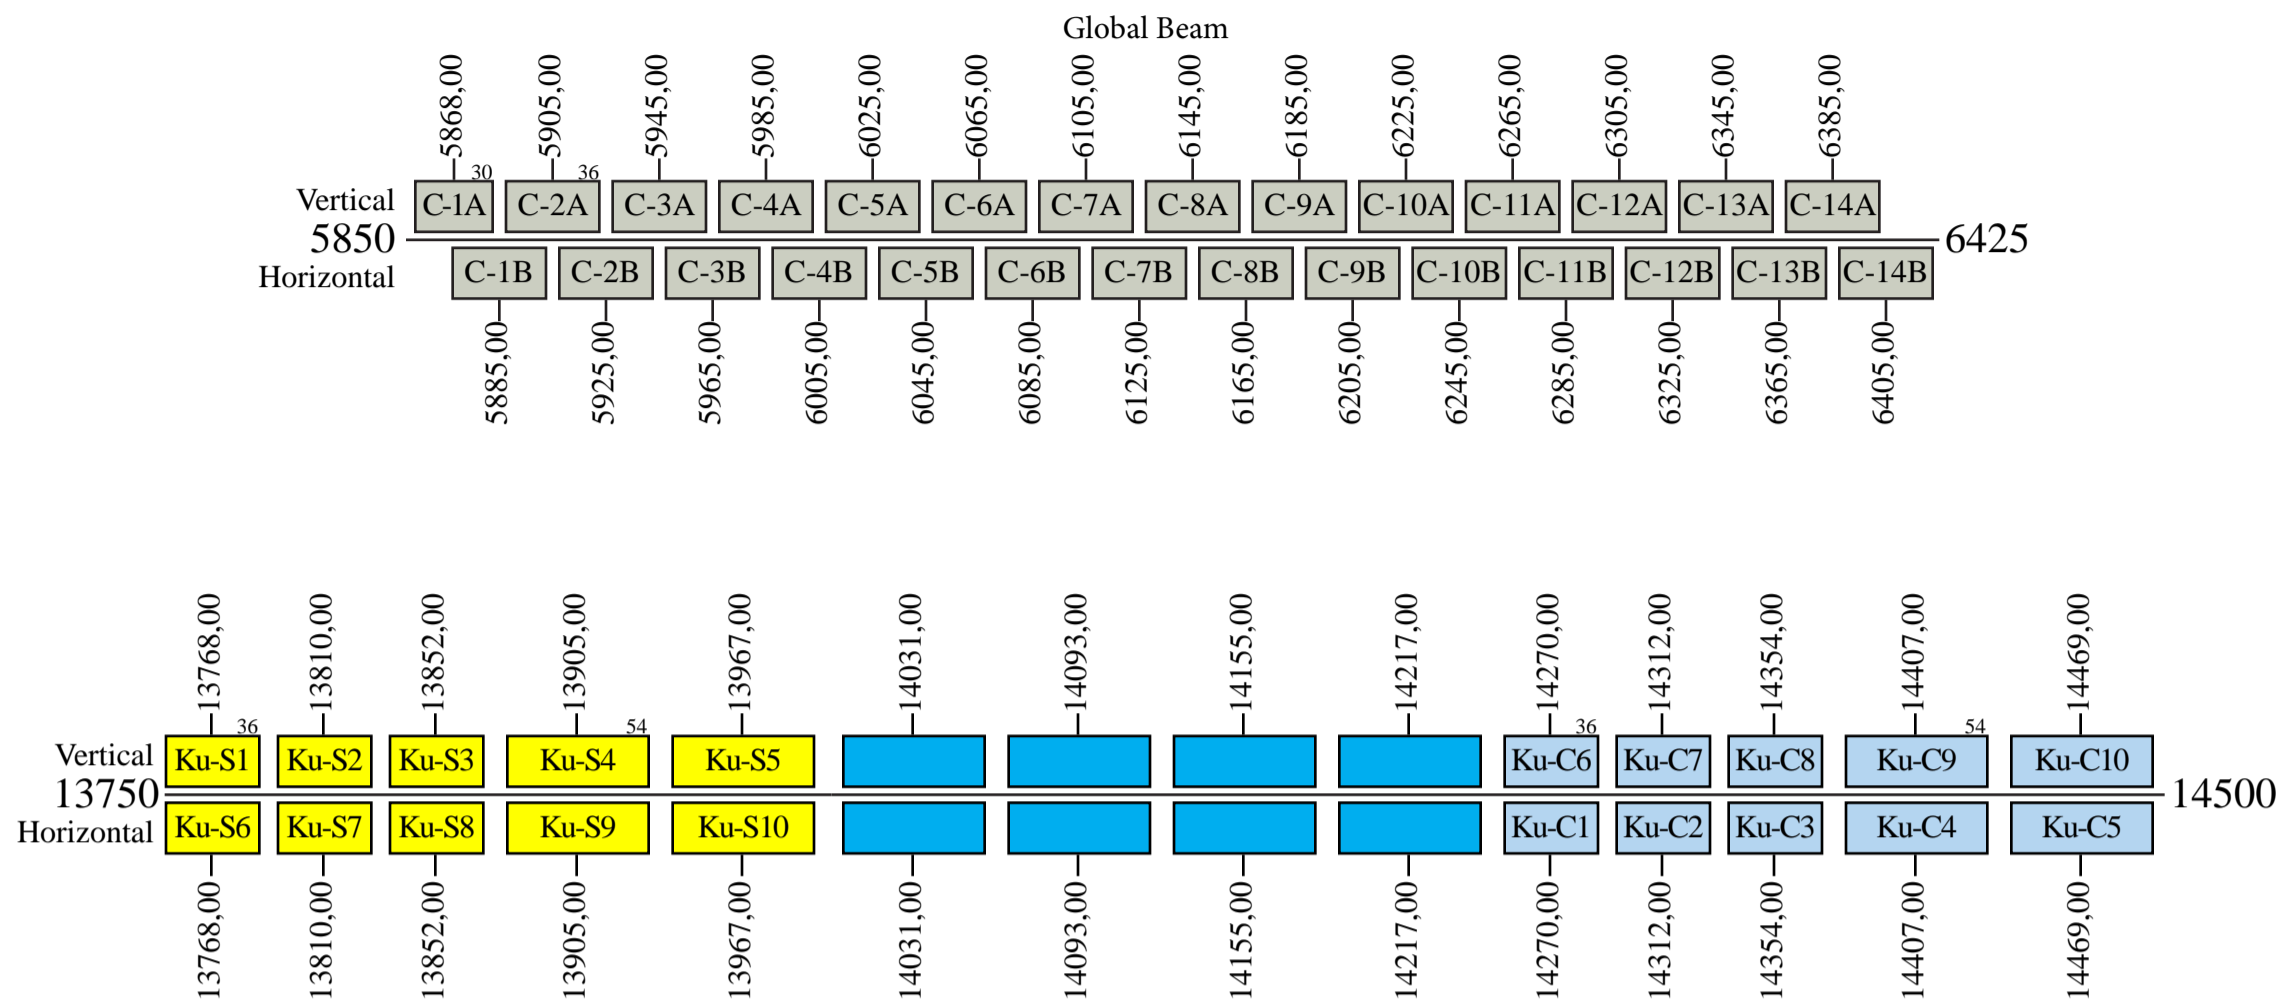

## Provisional Frequency Plan

### Downlink

Channels switchable to either 11 GHz or 12 GHz