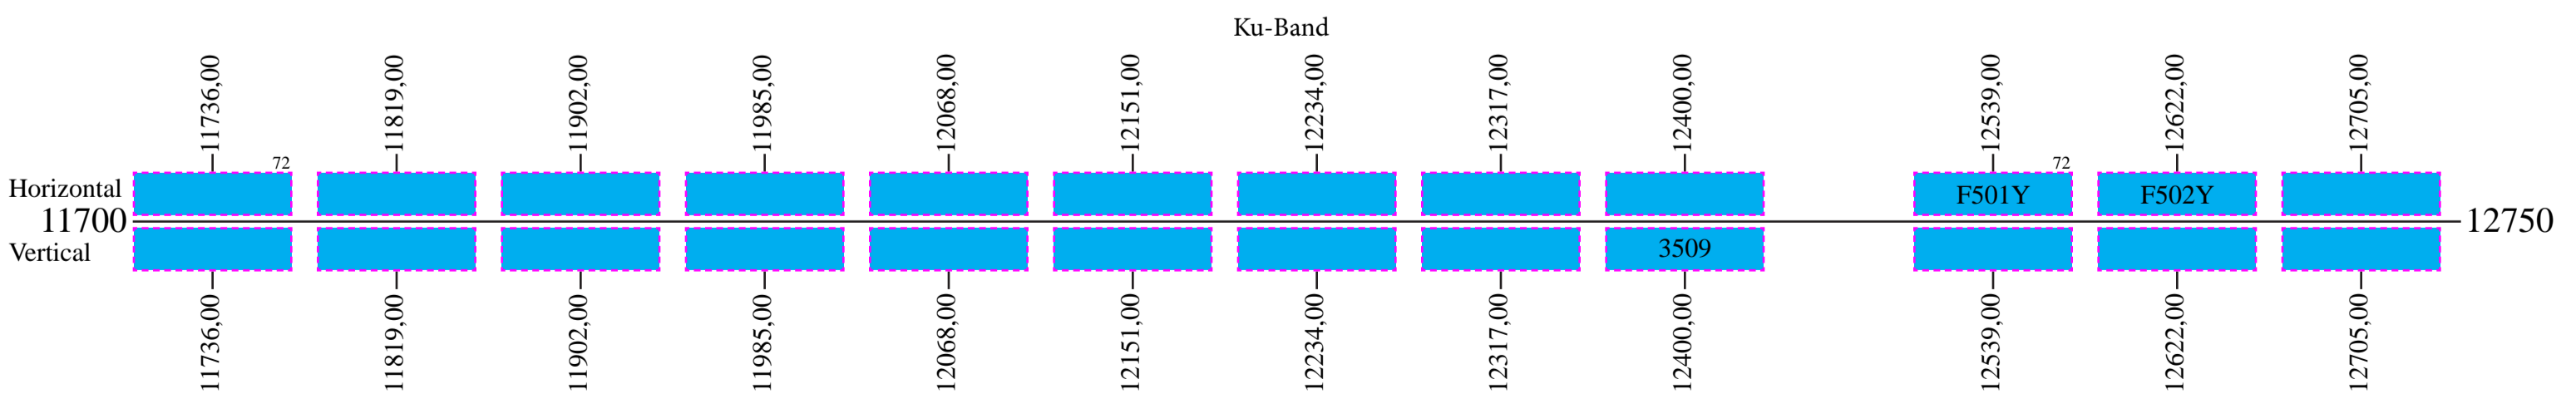

Amos 5

Provisional Frequency Plan

Uplink

Downlink

Telemetry 1: 11442,00 R
 Telemetry 2: 11692,50 L
 Beacon 1: 3602,00 R
 Beacon 2: 4199,50 L