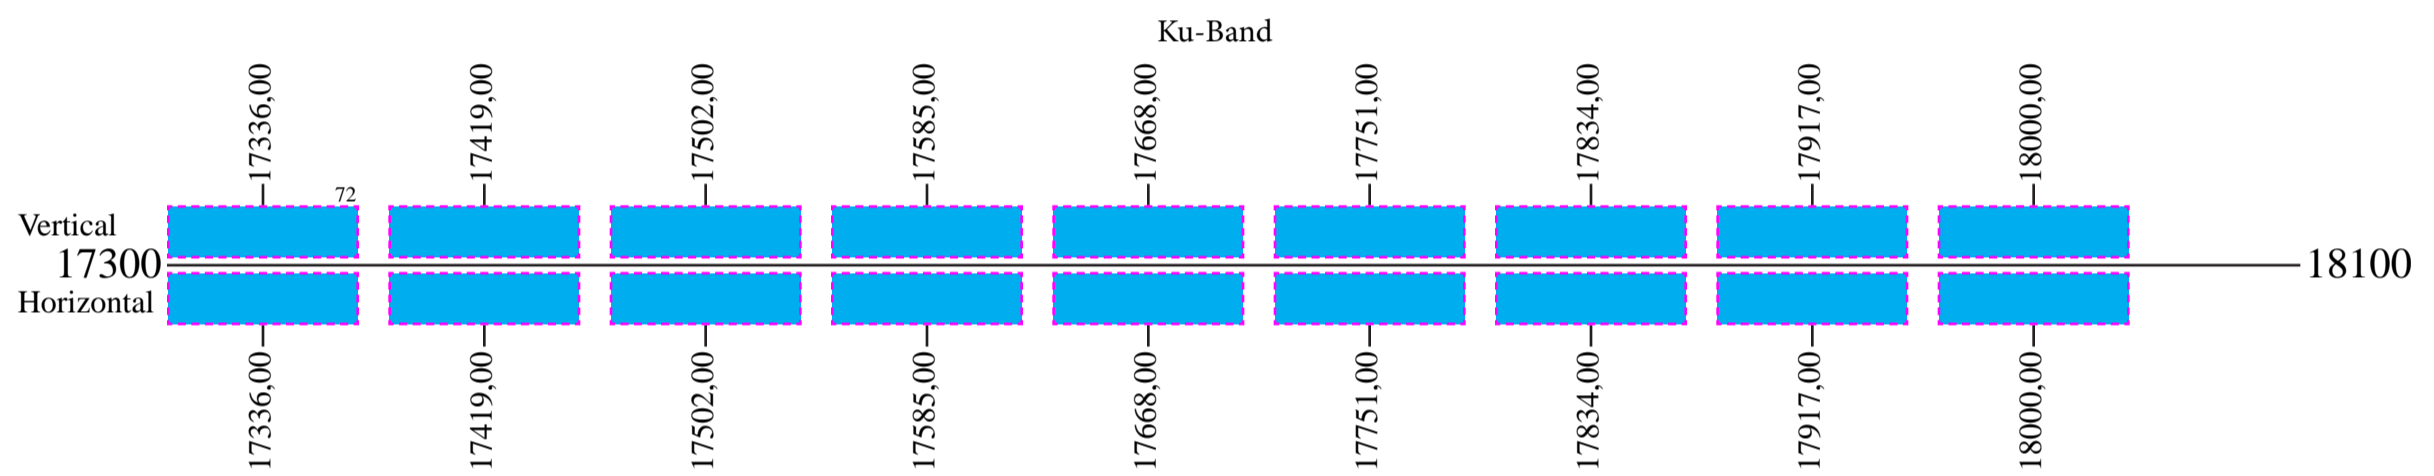

Amos 5

Provisional Frequency Plan

Uplink

Downlink

Telemetry 1: 11442,00 R
 Telemetry 2: 11692,50 L
 Beacon 1: 3602,00 R
 Beacon 2: 4199,50 L