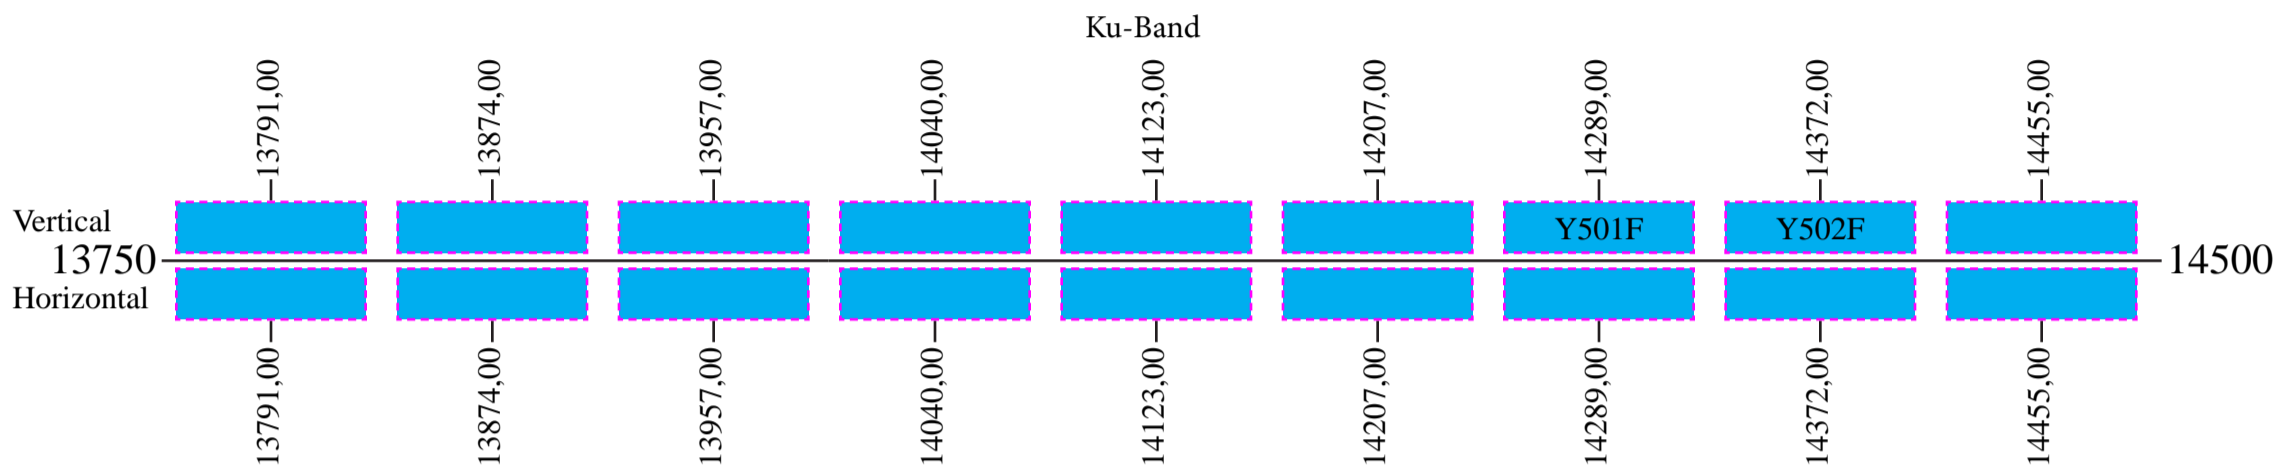

Amos 5

Provisional Frequency Plan

Uplink

Downlink

Telemetry 1: 11442,00 R
 Telemetry 2: 11692,50 L
 Beacon 1: 3602,00 R
 Beacon 2: 4199,50 L