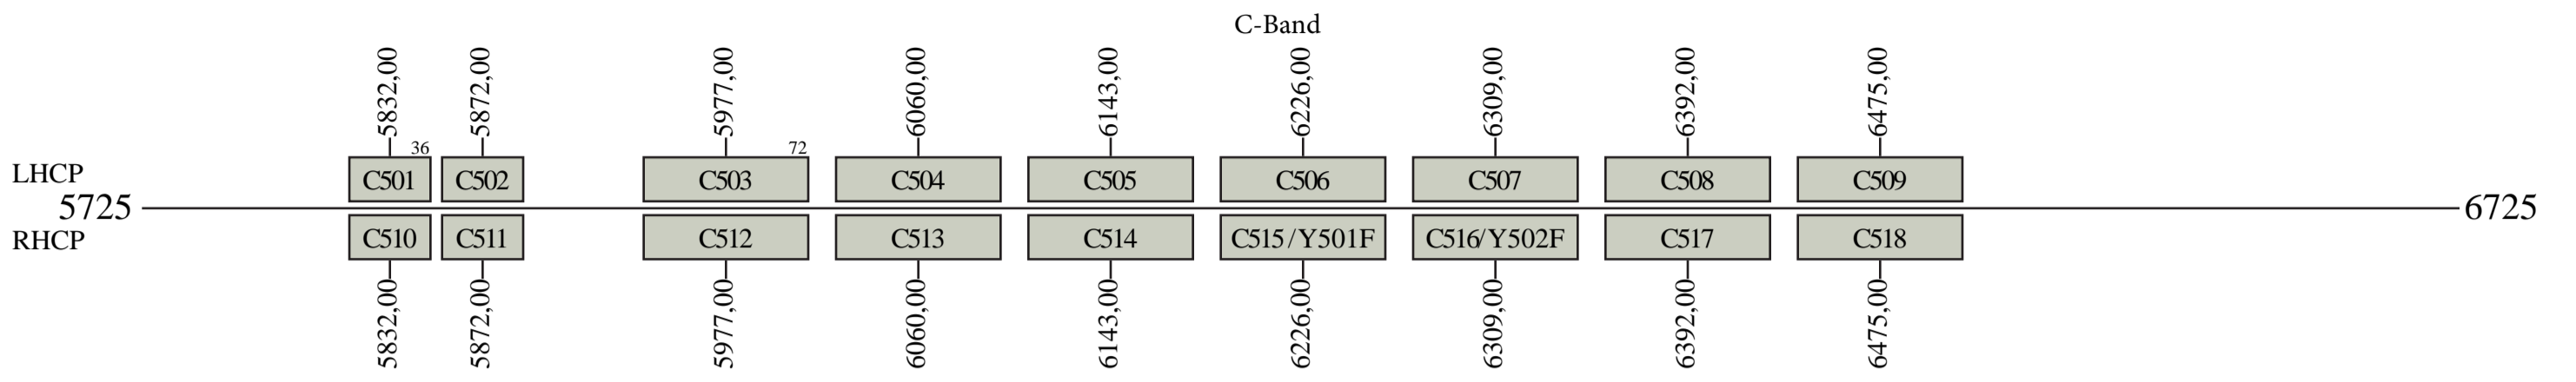

Amos 5

Provisional Frequency Plan

Uplink

Downlink

Telemetry 1: 11442,00 R
 Telemetry 2: 11692,50 L
 Beacon 1: 3602,00 R
 Beacon 2: 4199,50 L