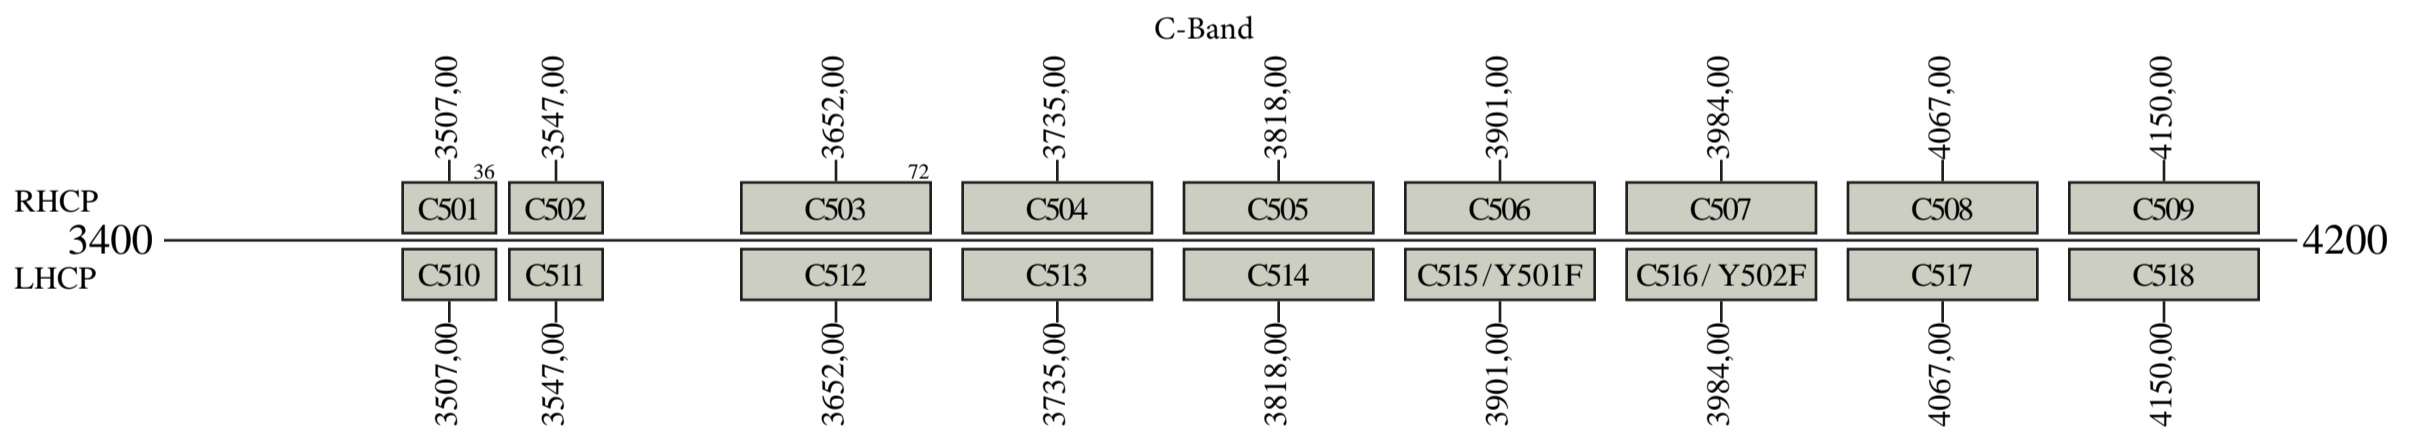

Amos 5

Provisional Frequency Plan

Uplink

Downlink

Telemetry 1: 11442,00 R
 Telemetry 2: 11692,50 L
 Beacon 1: 3602,00 R
 Beacon 2: 4199,50 L