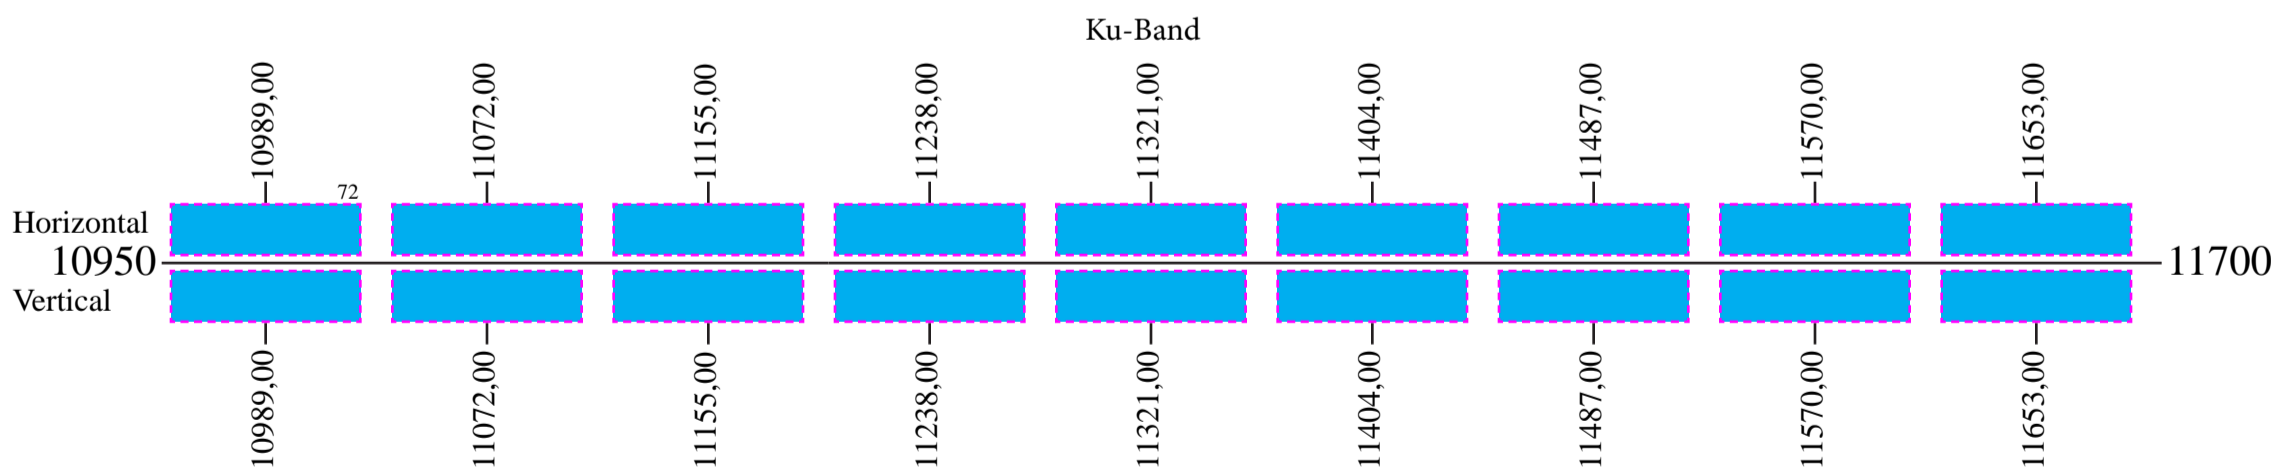

Amos 5

Provisional Frequency Plan

Uplink

Downlink

Telemetry 1: 11442,00 R
 Telemetry 2: 11692,50 L
 Beacon 1: 3602,00 R
 Beacon 2: 4199,50 L