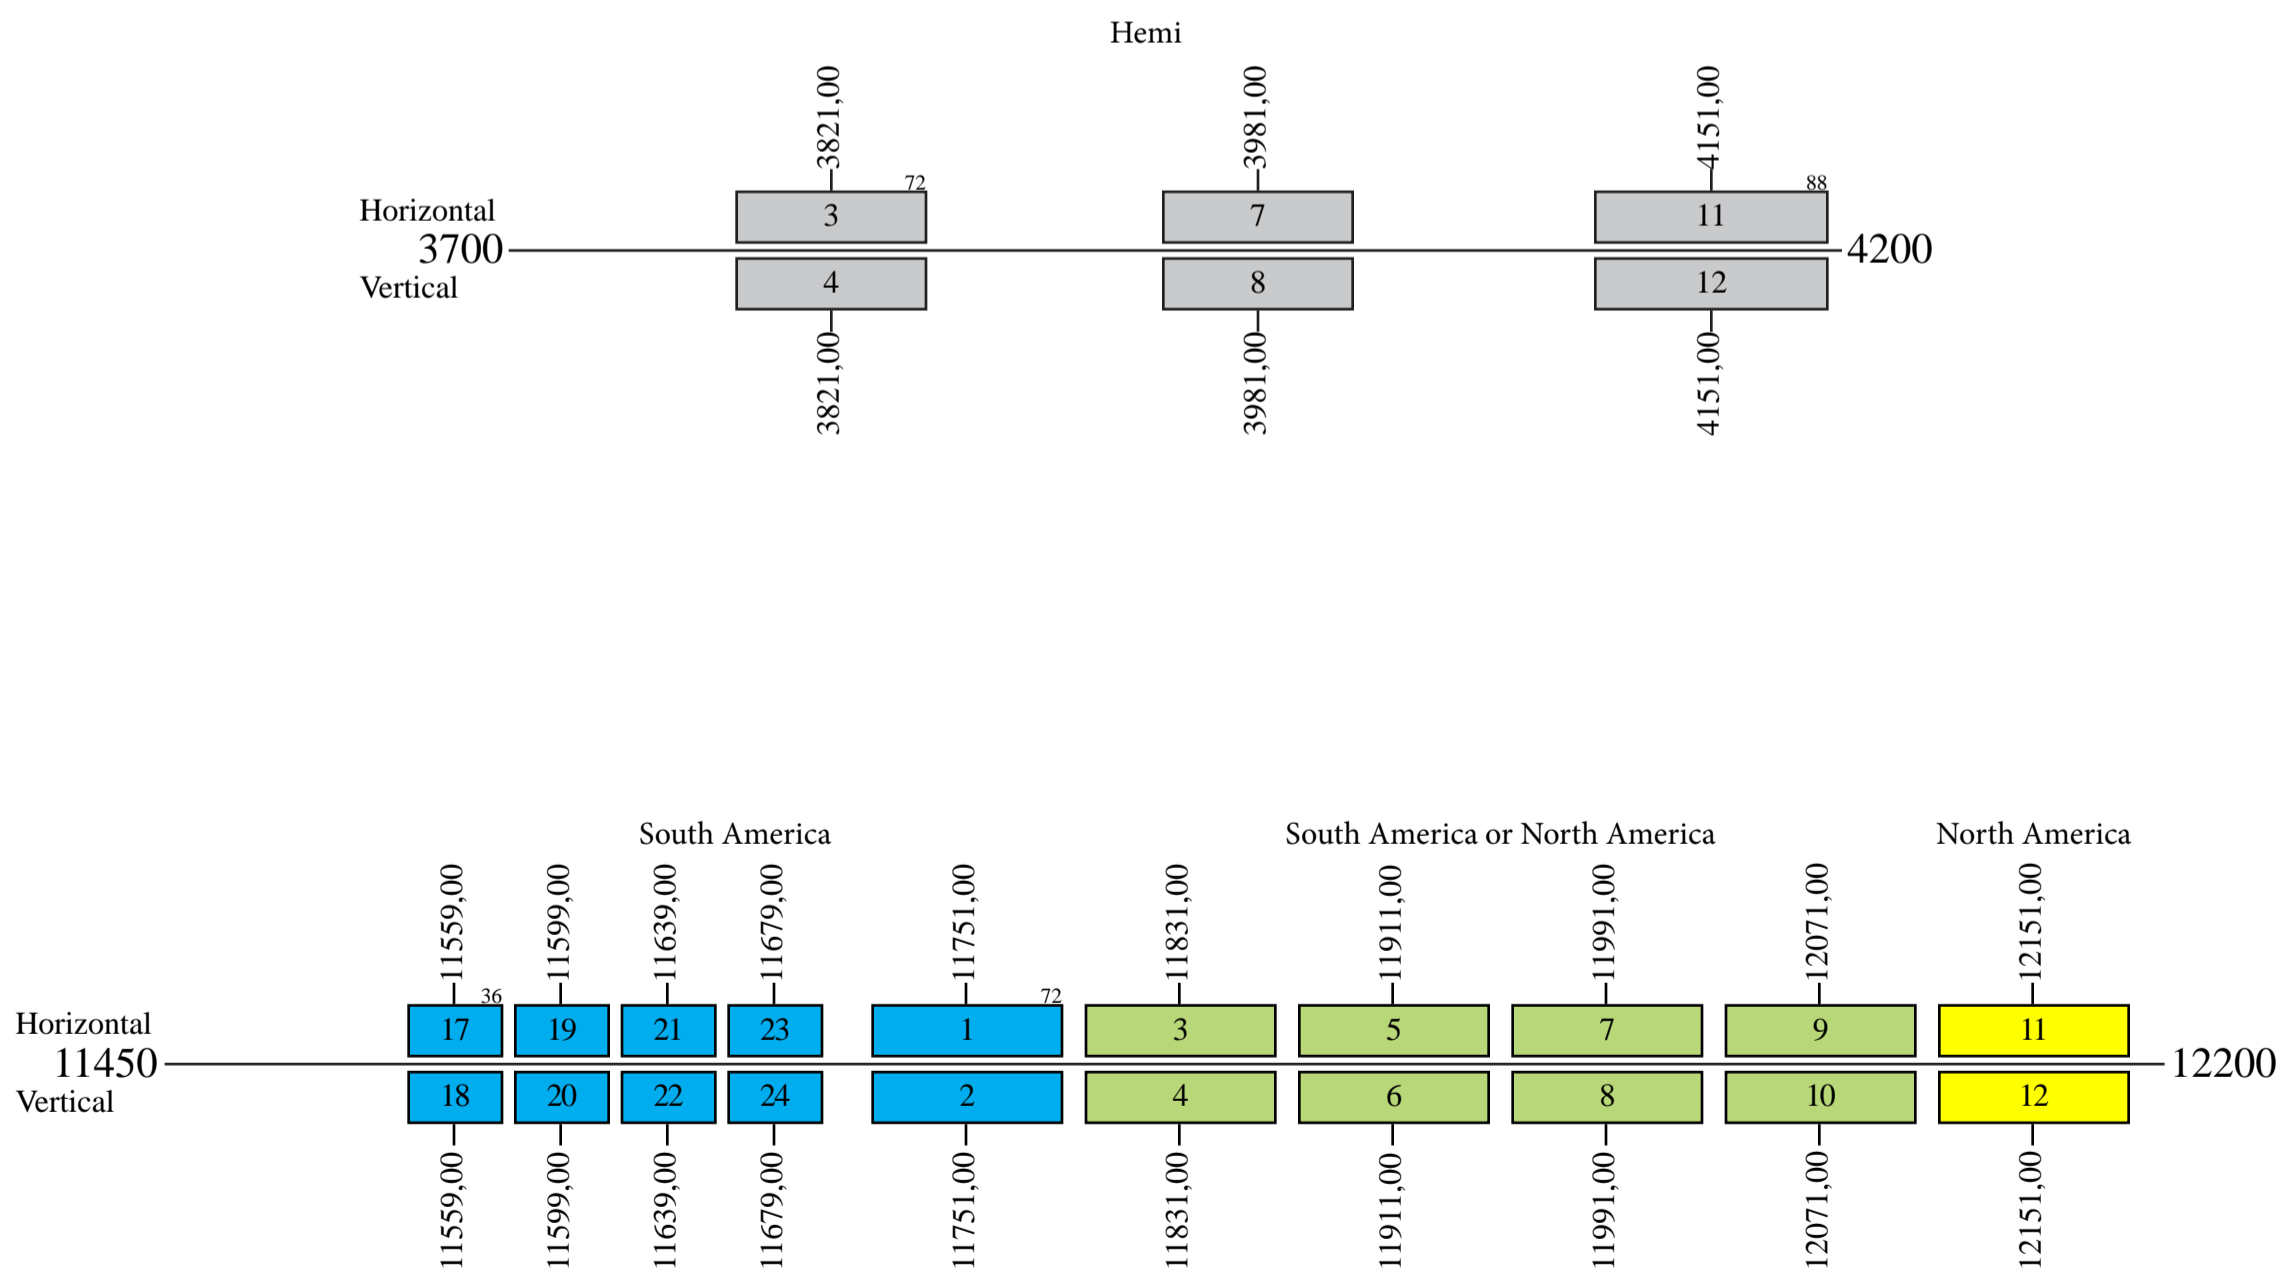

# Arsat 2

## Frequency Plan

### Uplink

### Downlink

- Command 1a: 14001,75 H South America
- Command 1b: 14001,75 R Omni
- Command 2a: 14449,60 V South America
- Command 2b: 14449,60 L Omni
- Telemetry 1a: 11701,75 V South America and North America
- Telemetry 1b: 11701,75 R Omni
- Telemetry 2a: 12198,25 H South America and North America
- Telemetry 2b: 12198,25 R Omni
- Beacon 1: 3700,25 V Hemi
- Beacon 2: 3701,25 H Hemi