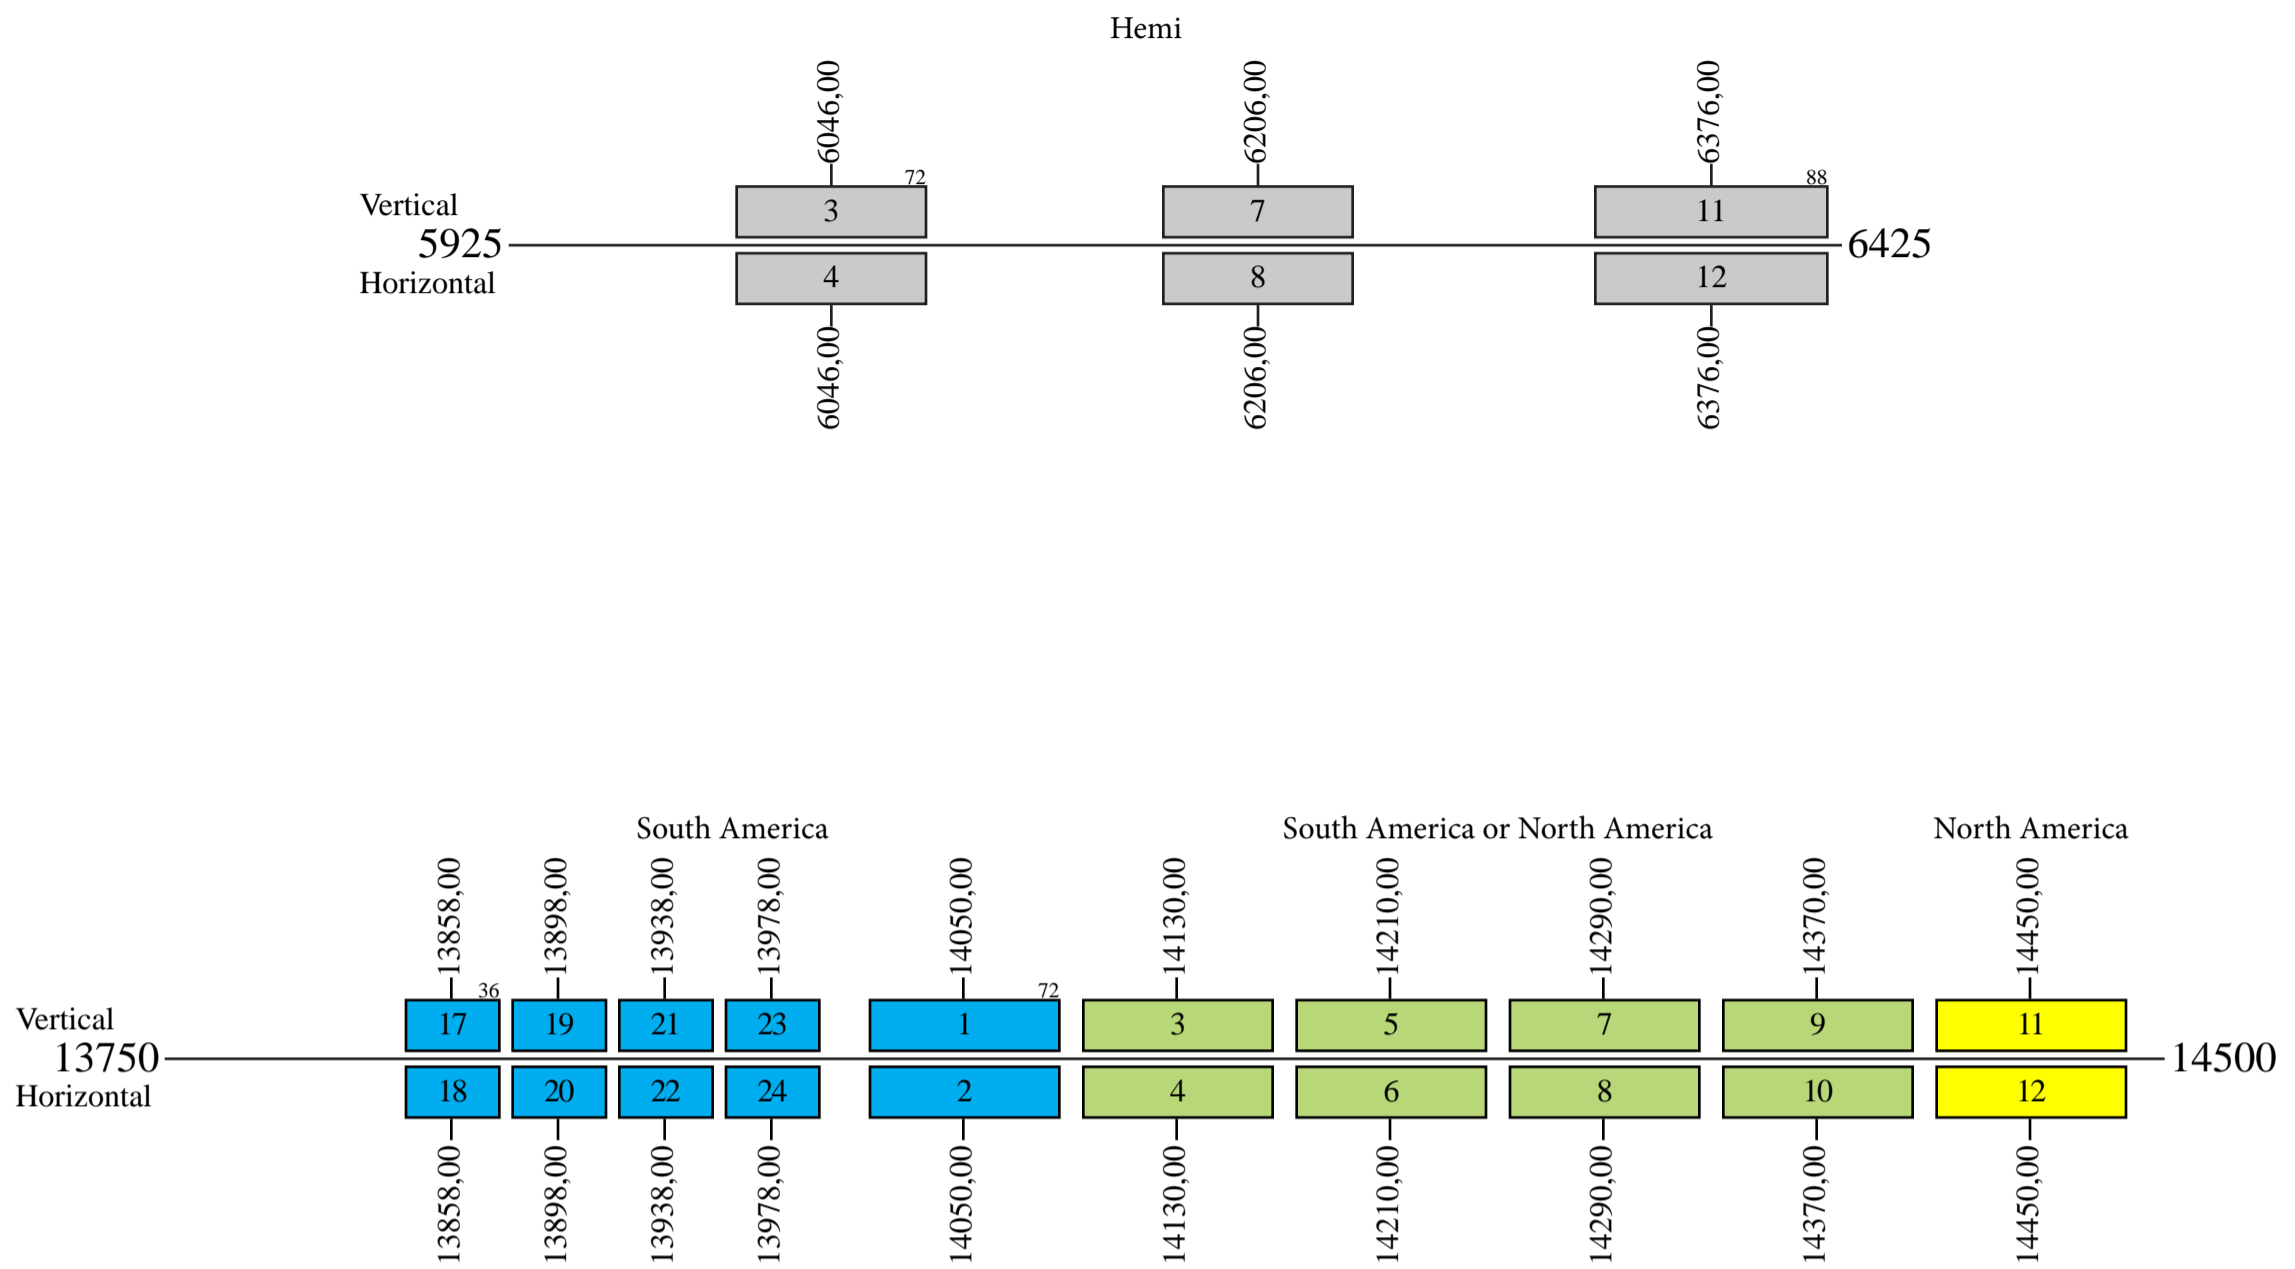

# Arsat 2

## Frequency Plan

### Uplink

### Downlink

- Command 1a: 14001,75 H South America
- Command 1b: 14001,75 R Omni
- Command 2a: 14449,60 V South America
- Command 2b: 14449,60 L Omni
- Telemetry 1a: 11701,75 V South America and North America
- Telemetry 1b: 11701,75 R Omni
- Telemetry 2a: 12198,25 H South America and North America
- Telemetry 2b: 12198,25 R Omni
- Beacon 1: 3700,25 V Hemi
- Beacon 2: 3701,25 H Hemi