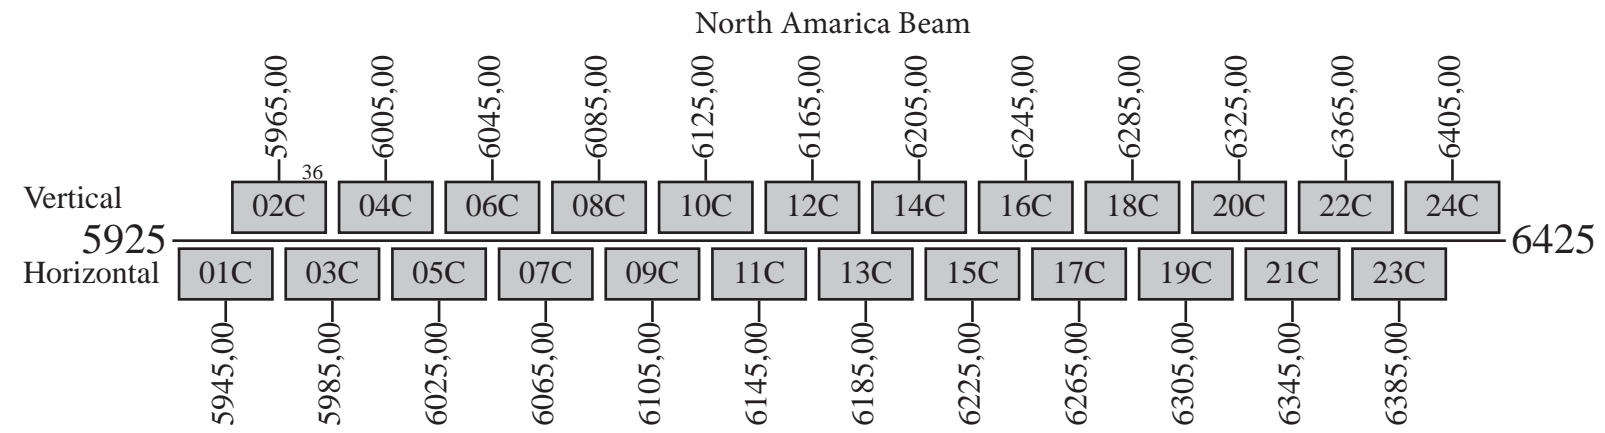

AMC-6

Frequency Plan C-Band

Uplink

Downlink

Beacon 1: 3700,50 H
 Beacon 2: 4199,50 V
 Beacon 3: 12198,00 H

AMC-6

Frequency Plan Ku-Band

Uplink

Downlink

Beacon 1: 3700,50 H
 Beacon 2: 4199,50 V
 Beacon 3: 12198,00 H