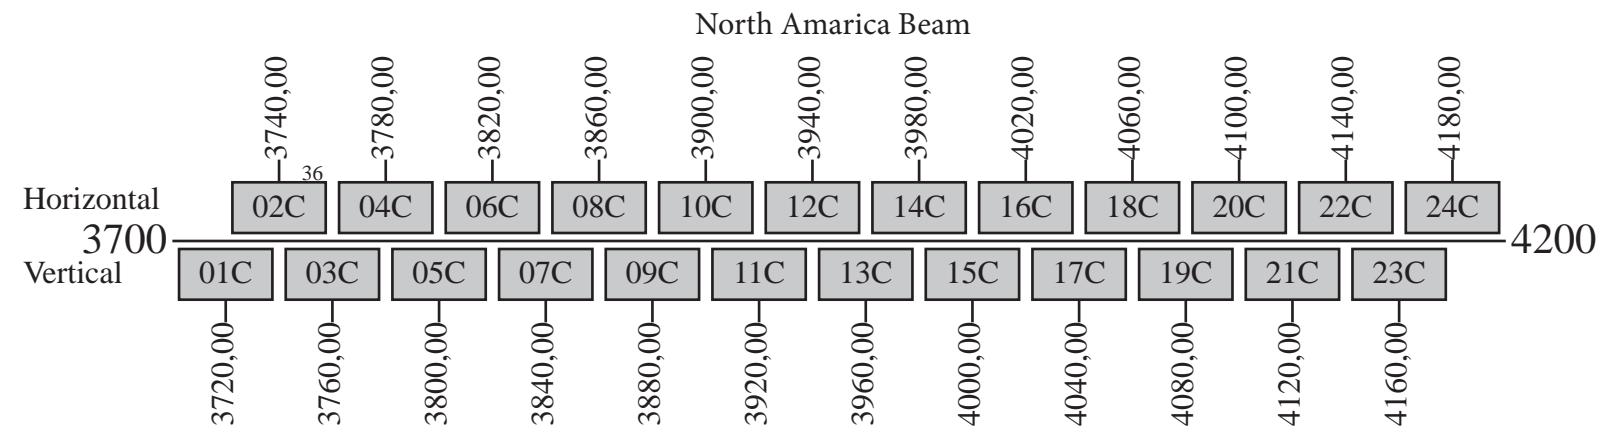

AMC-6

Frequency Plan C-Band

Uplink

Downlink

Beacon 1: 3700,50 H
 Beacon 2: 4199,50 V
 Beacon 3: 12198,00 H

AMC-6

Frequency Plan Ku-Band

Uplink

Downlink

Beacon 1: 3700,50 H
 Beacon 2: 4199,50 V
 Beacon 3: 12198,00 H