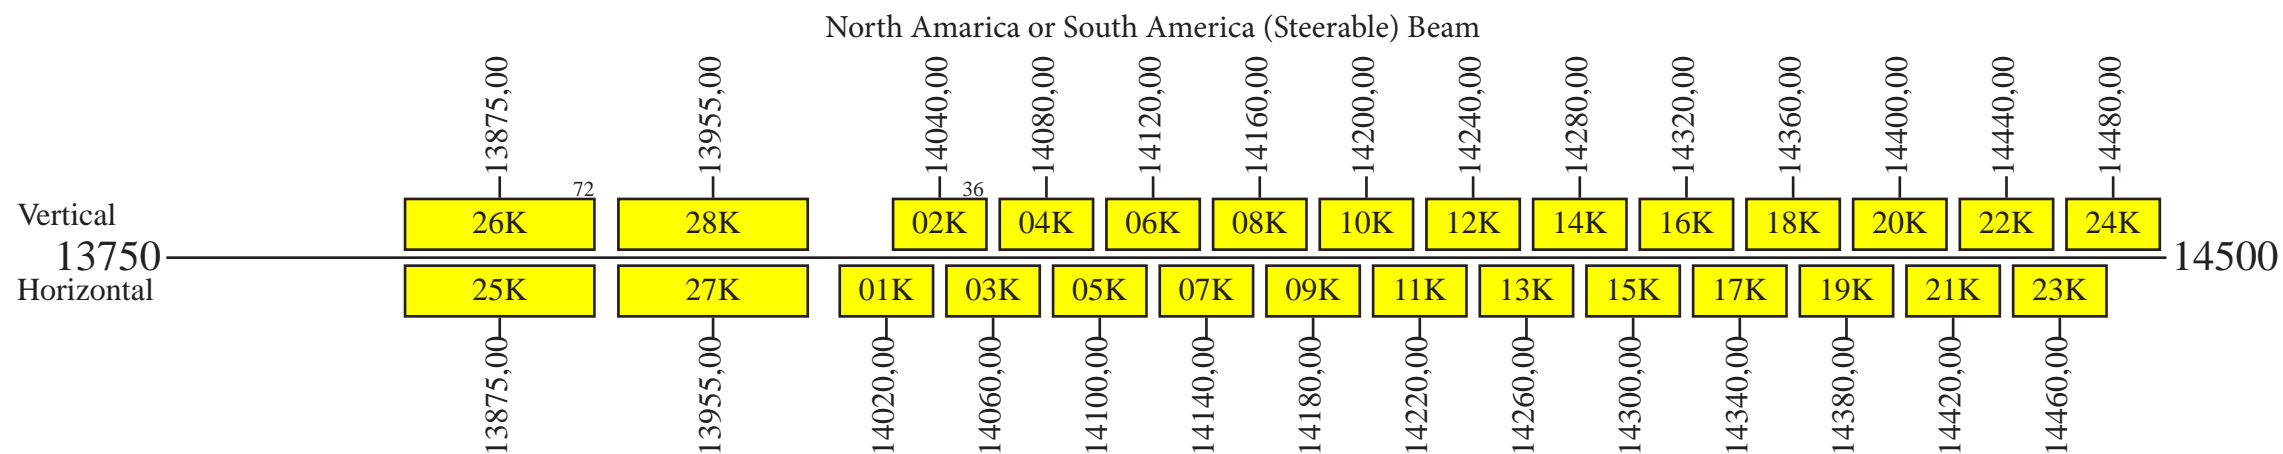

AMC-6

Frequency Plan C-Band

Uplink

Downlink

Beacon 1: 3700,50 H
 Beacon 2: 4199,50 V
 Beacon 3: 12198,00 H

AMC-6

Frequency Plan Ku-Band

Uplink

Downlink

Beacon 1: 3700,50 H
 Beacon 2: 4199,50 V
 Beacon 3: 12198,00 H