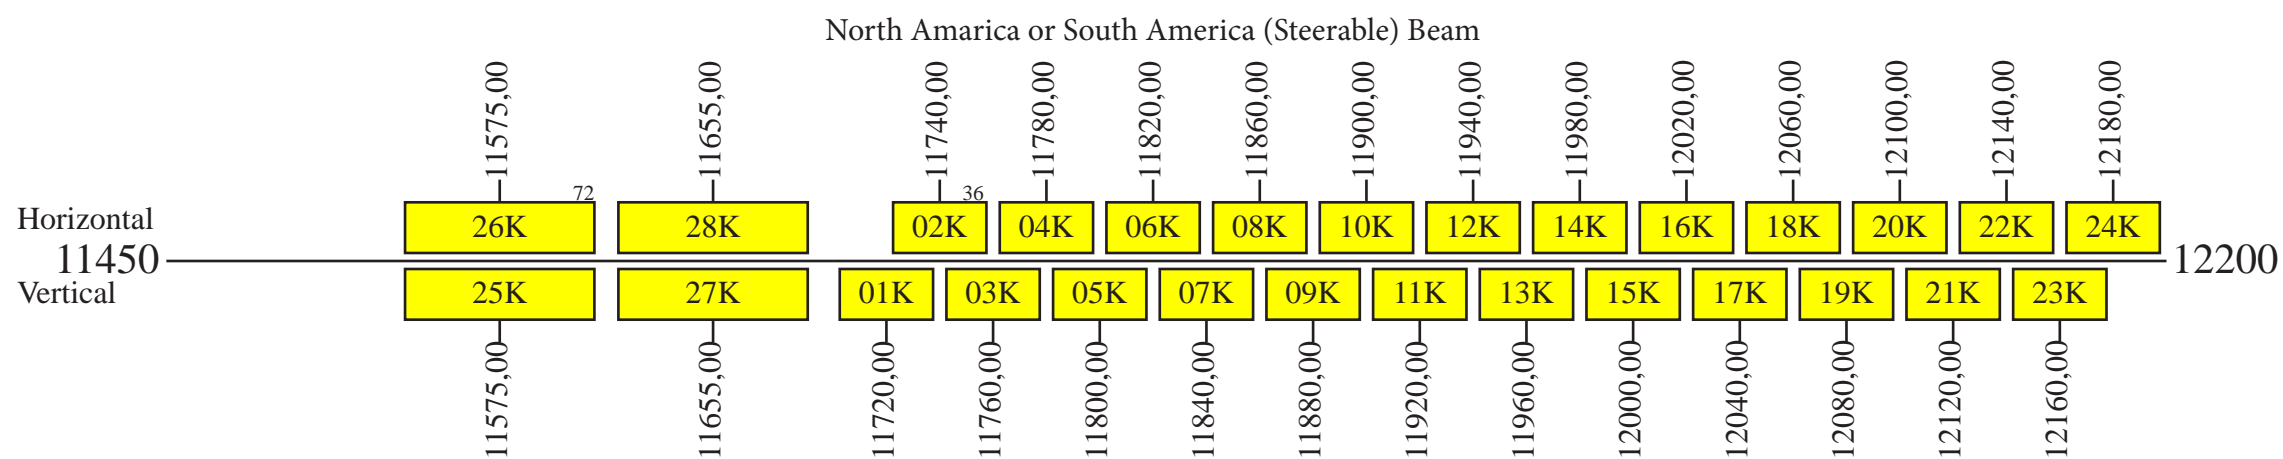

AMC-6

Frequency Plan C-Band

Uplink

Downlink

Beacon 1: 3700,50 H
 Beacon 2: 4199,50 V
 Beacon 3: 12198,00 H

AMC-6

Frequency Plan Ku-Band

Uplink

Downlink

Beacon 1: 3700,50 H
 Beacon 2: 4199,50 V
 Beacon 3: 12198,00 H