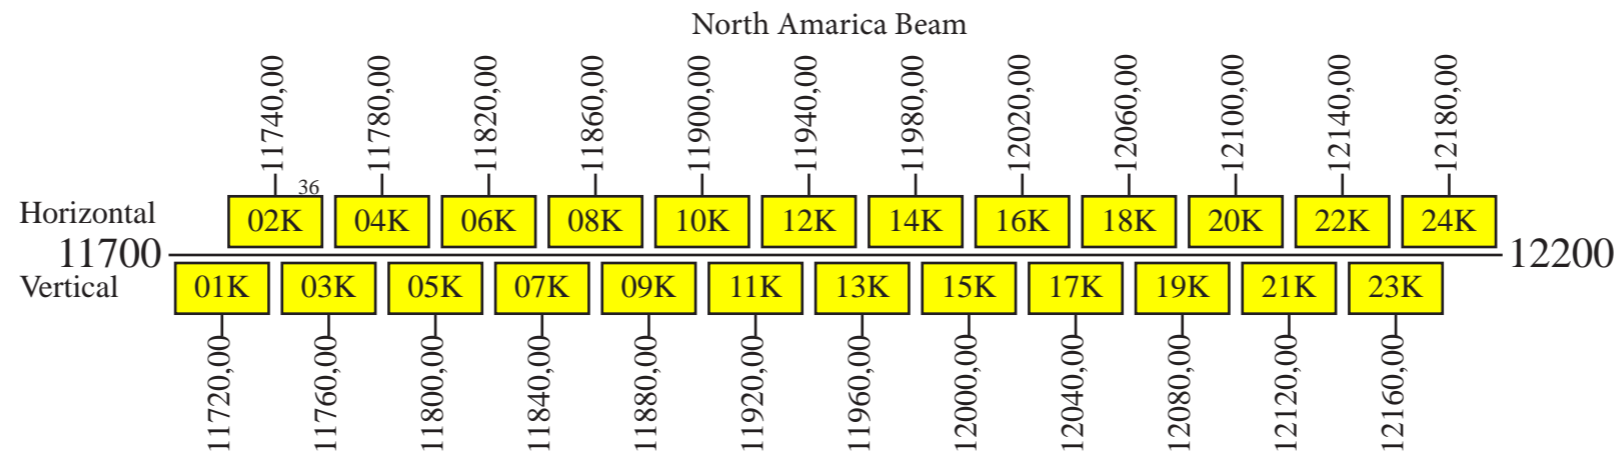

Downlink

Command 1: 6423,50 V North America Beam
Beacon 1: 3700,50 V North America Beam
Beacon 2: 4199,50 H North America Beam
Beacon 3: 12198,00 V North America Beam