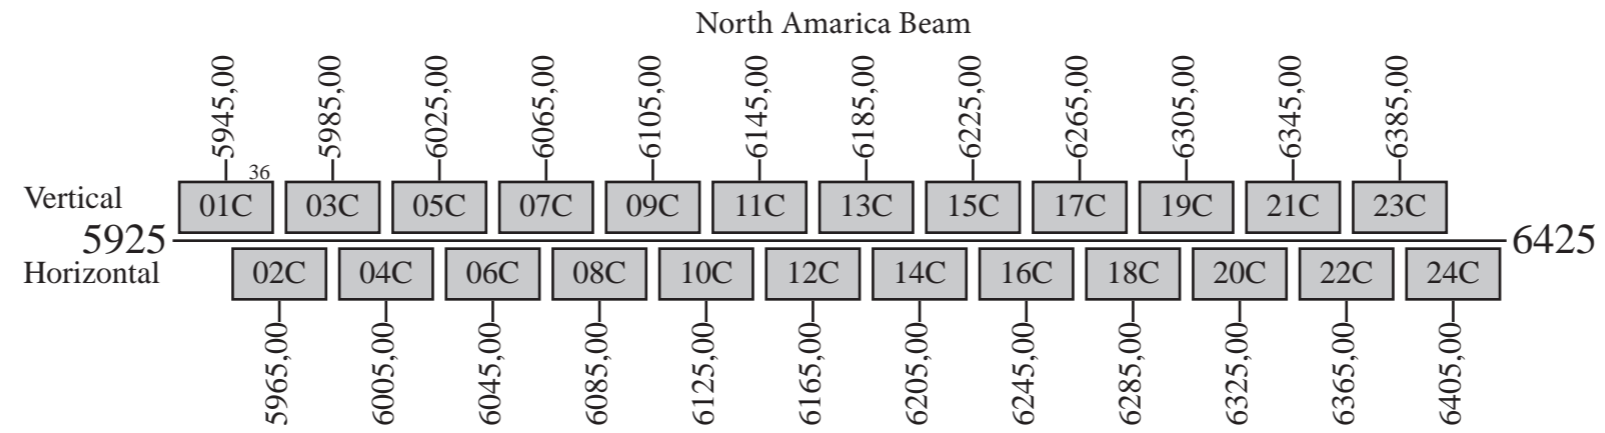

## Frequency Plan C-Band

### Downlink

Command 1: 6423,50 V North America Beam  
 Beacon 1: 3700,50 V North America Beam  
 Beacon 2: 4199,50 H North America Beam  
 Beacon 3: 12198,00 V North America Beam