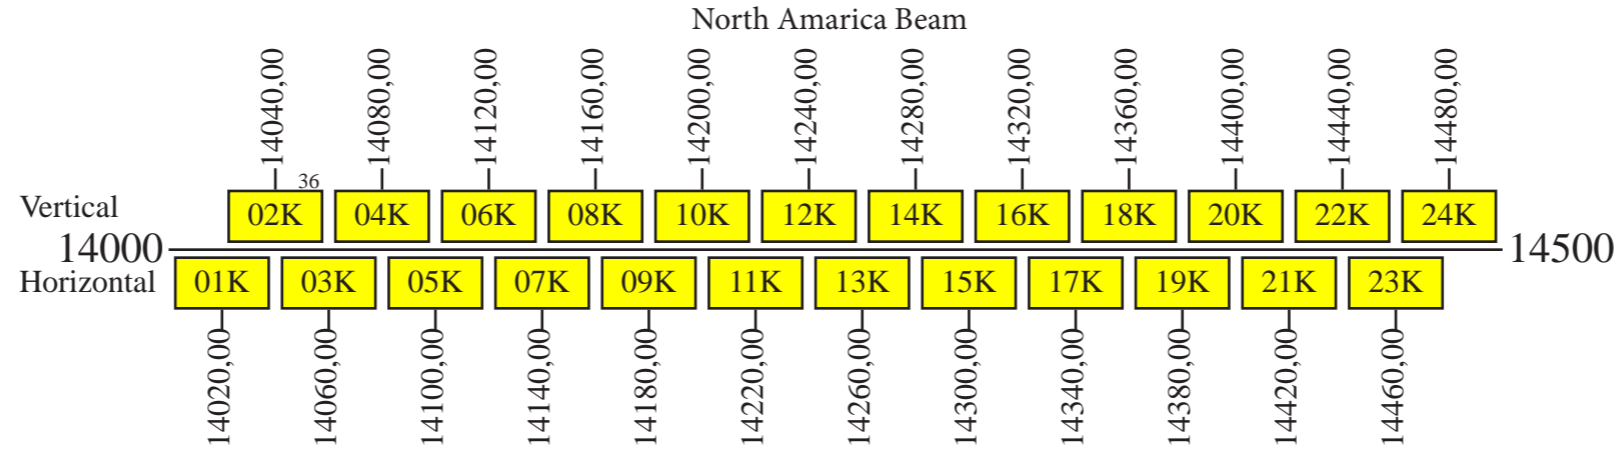

AMC-3

Frequency Plan Ku-Band

Uplink