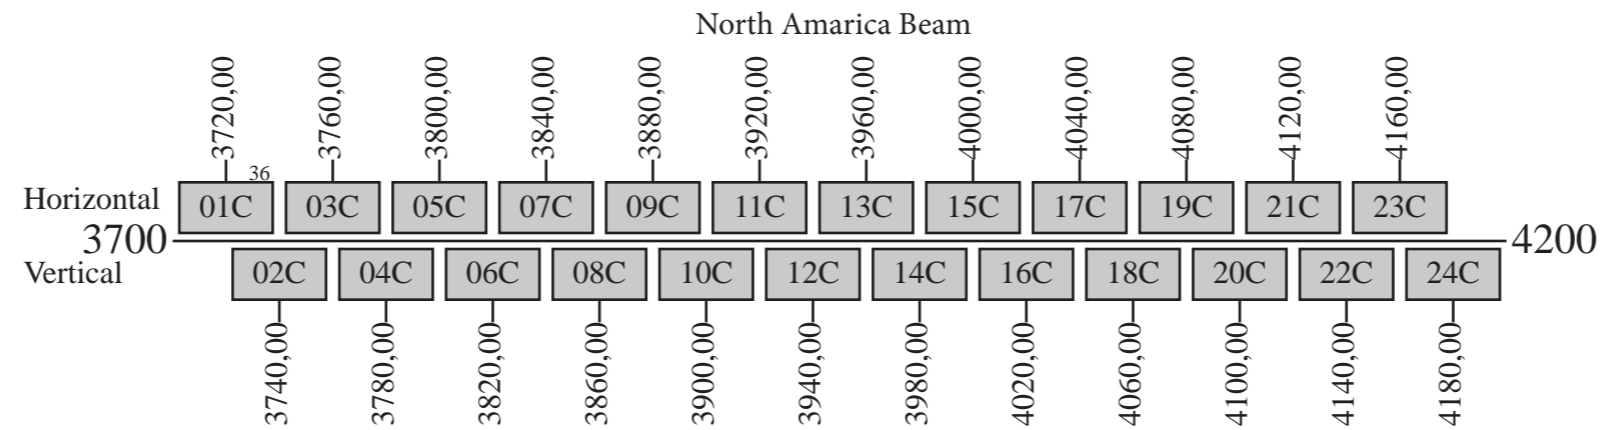

### Downlink

Command 1: 6423,50 V North America Beam  
 Beacon 1: 3700,50 V North America Beam  
 Beacon 2: 4199,50 H North America Beam  
 Beacon 3: 12198,00 V North America Beam